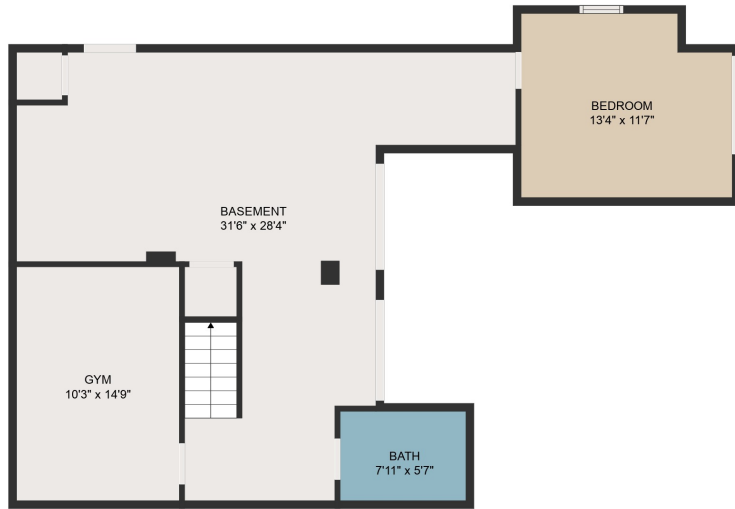

FLOOR 2

FLOOR 3

FLOOR 1

**TOTAL: 3111 sq. ft**  
 Below Ground: 873 sq. ft, FLOOR 2: 1118 sq. ft, FLOOR 3: 1120 sq. ft  
 EXCLUDED AREAS: FIREPLACE: 6 sq. ft, OPEN TO BELOW: 69 sq. ft

MEASUREMENTS ARE DEEMED HIGHLY RELIABLE BUT NOT GUARANTEED.

**TOTAL: 3111 sq. ft**  
Below Ground: 873 sq. ft, FLOOR 2: 1118 sq. ft, FLOOR 3: 1120 sq. ft  
EXCLUDED AREAS: FIREPLACE: 6 sq. ft, OPEN TO BELOW: 69 sq. ft

MEASUREMENTS ARE DEEMED HIGHLY RELIABLE BUT NOT GUARANTEED.