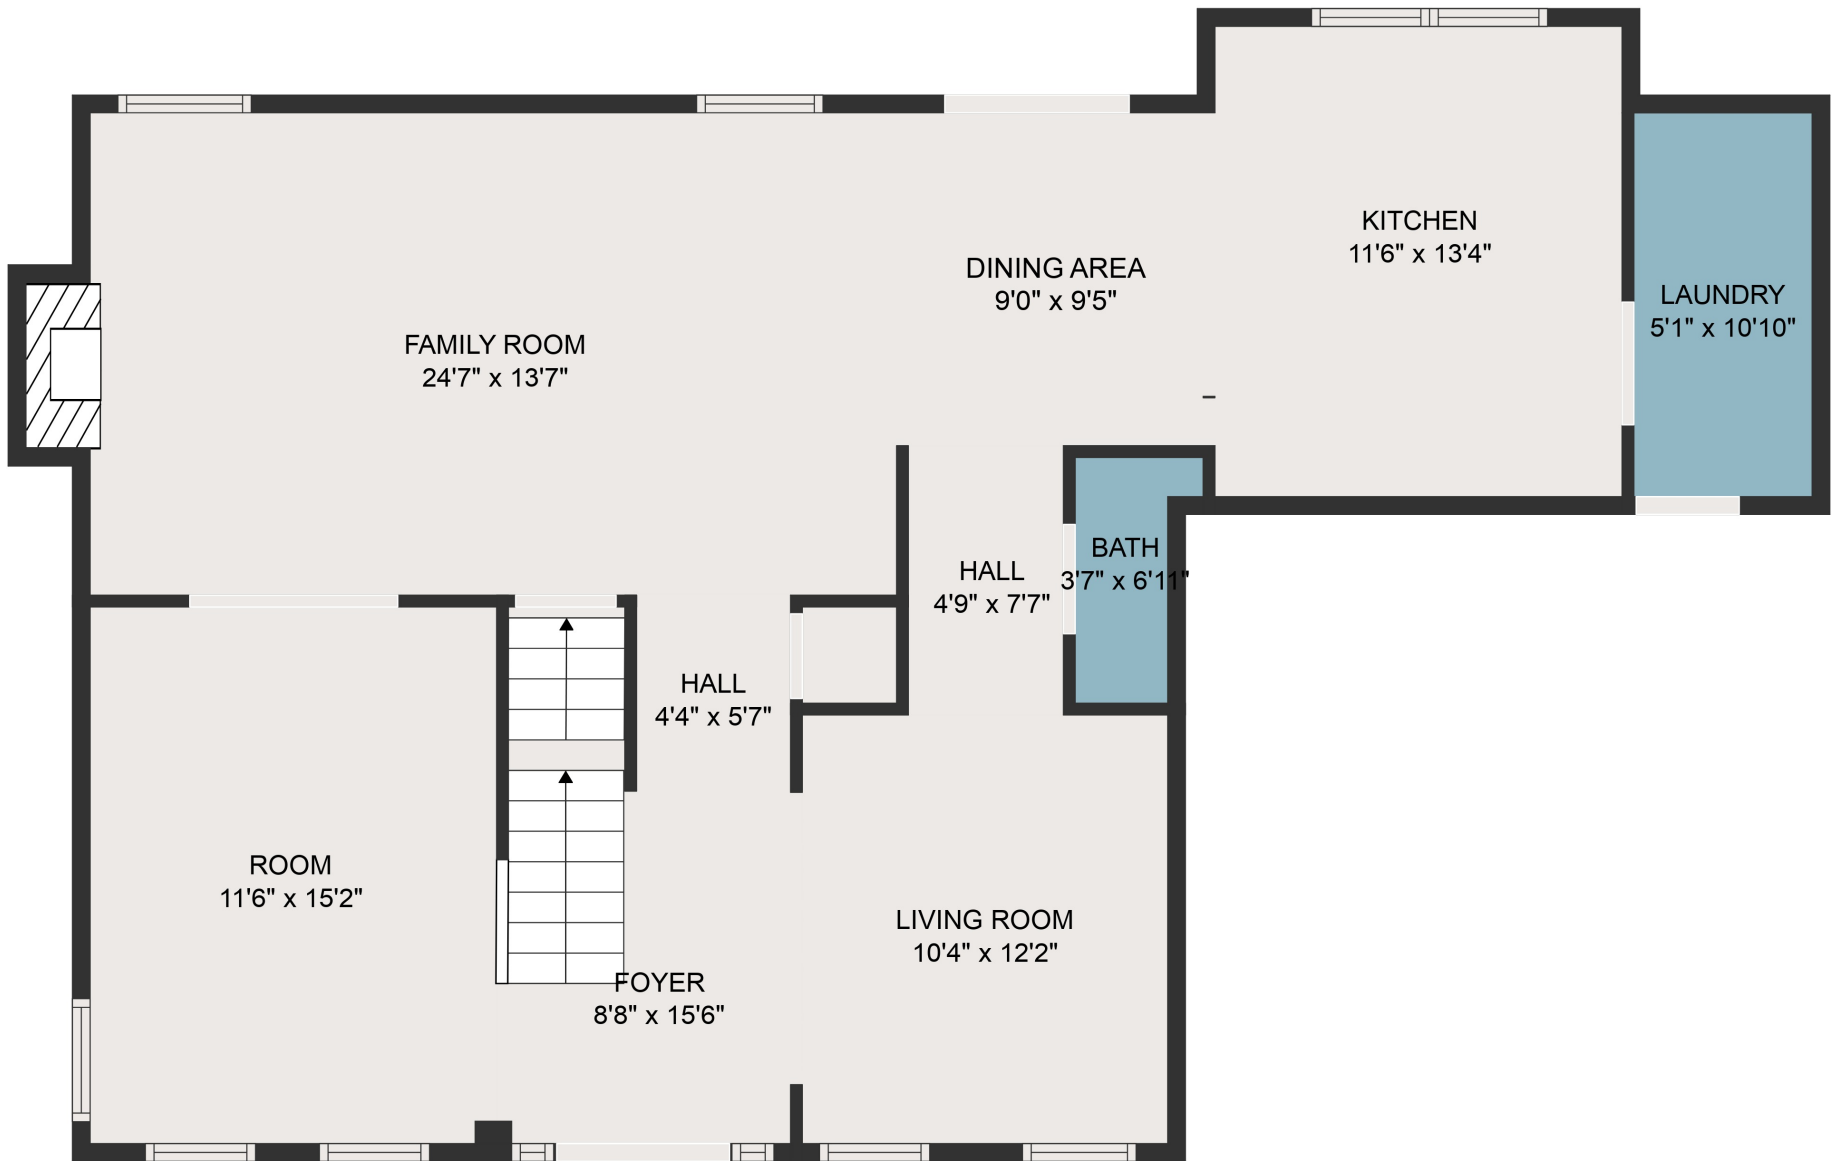

FLOOR 2

FLOOR 3

FLOOR 1

**TOTAL: 3111 sq. ft**  
 Below Ground: 873 sq. ft, FLOOR 2: 1118 sq. ft, FLOOR 3: 1120 sq. ft  
 EXCLUDED AREAS: FIREPLACE: 6 sq. ft, OPEN TO BELOW: 69 sq. ft

MEASUREMENTS ARE DEEMED HIGHLY RELIABLE BUT NOT GUARANTEED.

**TOTAL: 3111 sq. ft**  
Below Ground: 873 sq. ft, FLOOR 2: 1118 sq. ft, FLOOR 3: 1120 sq. ft  
EXCLUDED AREAS: FIREPLACE: 6 sq. ft, OPEN TO BELOW: 69 sq. ft

MEASUREMENTS ARE DEEMED HIGHLY RELIABLE BUT NOT GUARANTEED.