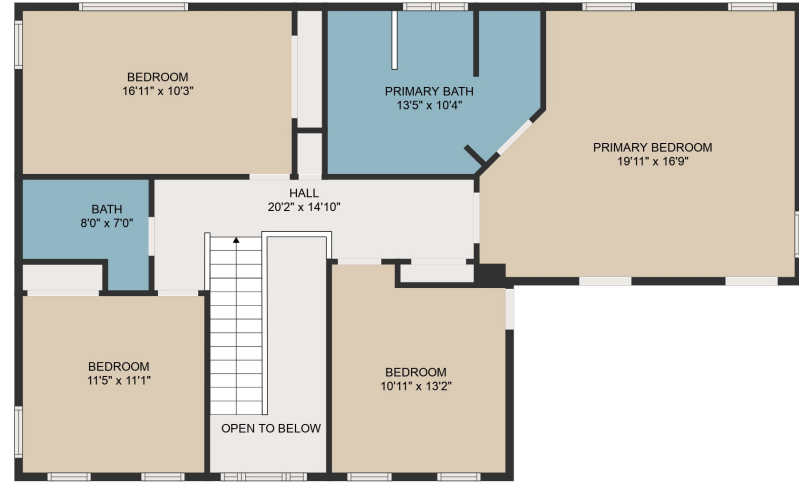

FLOOR 2

FLOOR 3

FLOOR 1

**TOTAL: 3111 sq. ft**  
 Below Ground: 873 sq. ft, FLOOR 2: 1118 sq. ft, FLOOR 3: 1120 sq. ft  
 EXCLUDED AREAS: FIREPLACE: 6 sq. ft, OPEN TO BELOW: 69 sq. ft

MEASUREMENTS ARE DEEMED HIGHLY RELIABLE BUT NOT GUARANTEED.

**TOTAL: 3111 sq. ft**  
Below Ground: 873 sq. ft, FLOOR 2: 1118 sq. ft, FLOOR 3: 1120 sq. ft  
EXCLUDED AREAS: FIREPLACE: 6 sq. ft, OPEN TO BELOW: 69 sq. ft

MEASUREMENTS ARE DEEMED HIGHLY RELIABLE BUT NOT GUARANTEED.