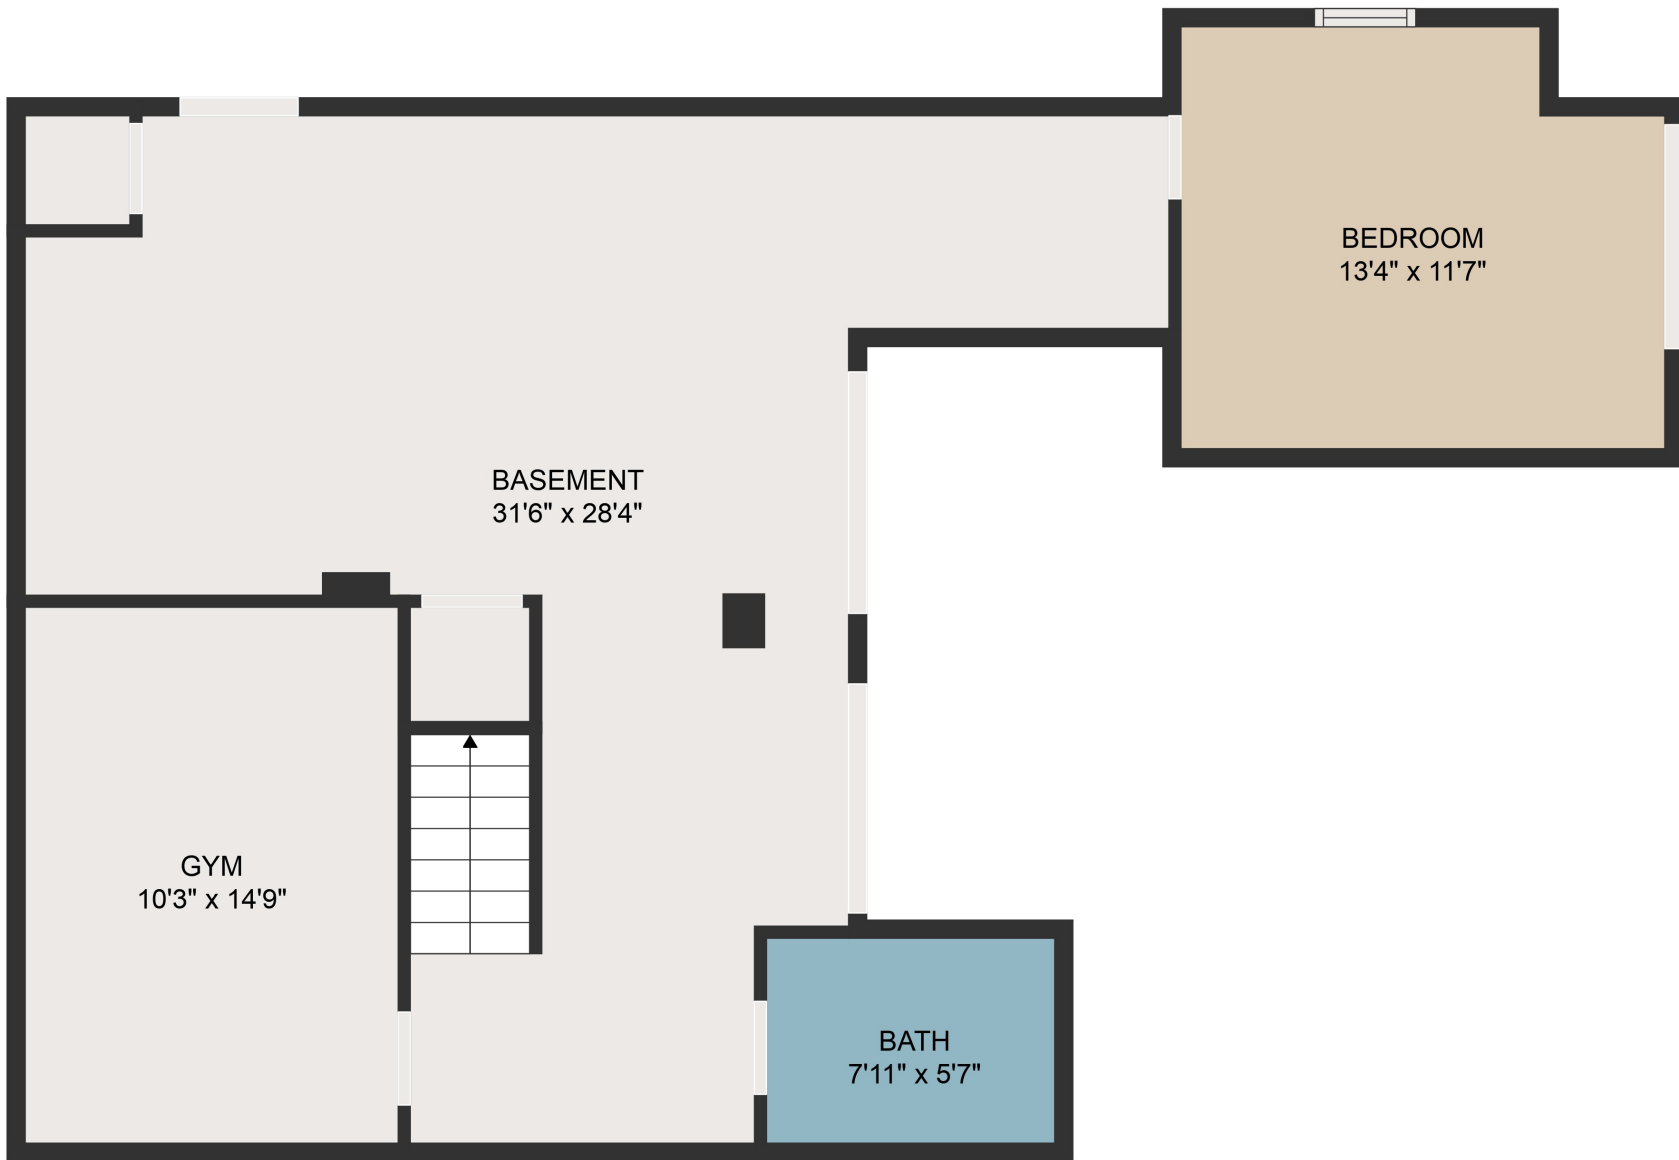

FLOOR 2

FLOOR 3

FLOOR 1

**TOTAL: 3111 sq. ft**  
 Below Ground: 873 sq. ft, FLOOR 2: 1118 sq. ft, FLOOR 3: 1120 sq. ft  
 EXCLUDED AREAS: FIREPLACE: 6 sq. ft, OPEN TO BELOW: 69 sq. ft

MEASUREMENTS ARE DEEMED HIGHLY RELIABLE BUT NOT GUARANTEED.

**TOTAL: 3111 sq. ft**  
Below Ground: 873 sq. ft, FLOOR 2: 1118 sq. ft, FLOOR 3: 1120 sq. ft  
EXCLUDED AREAS: FIREPLACE: 6 sq. ft, OPEN TO BELOW: 69 sq. ft

MEASUREMENTS ARE DEEMED HIGHLY RELIABLE BUT NOT GUARANTEED.