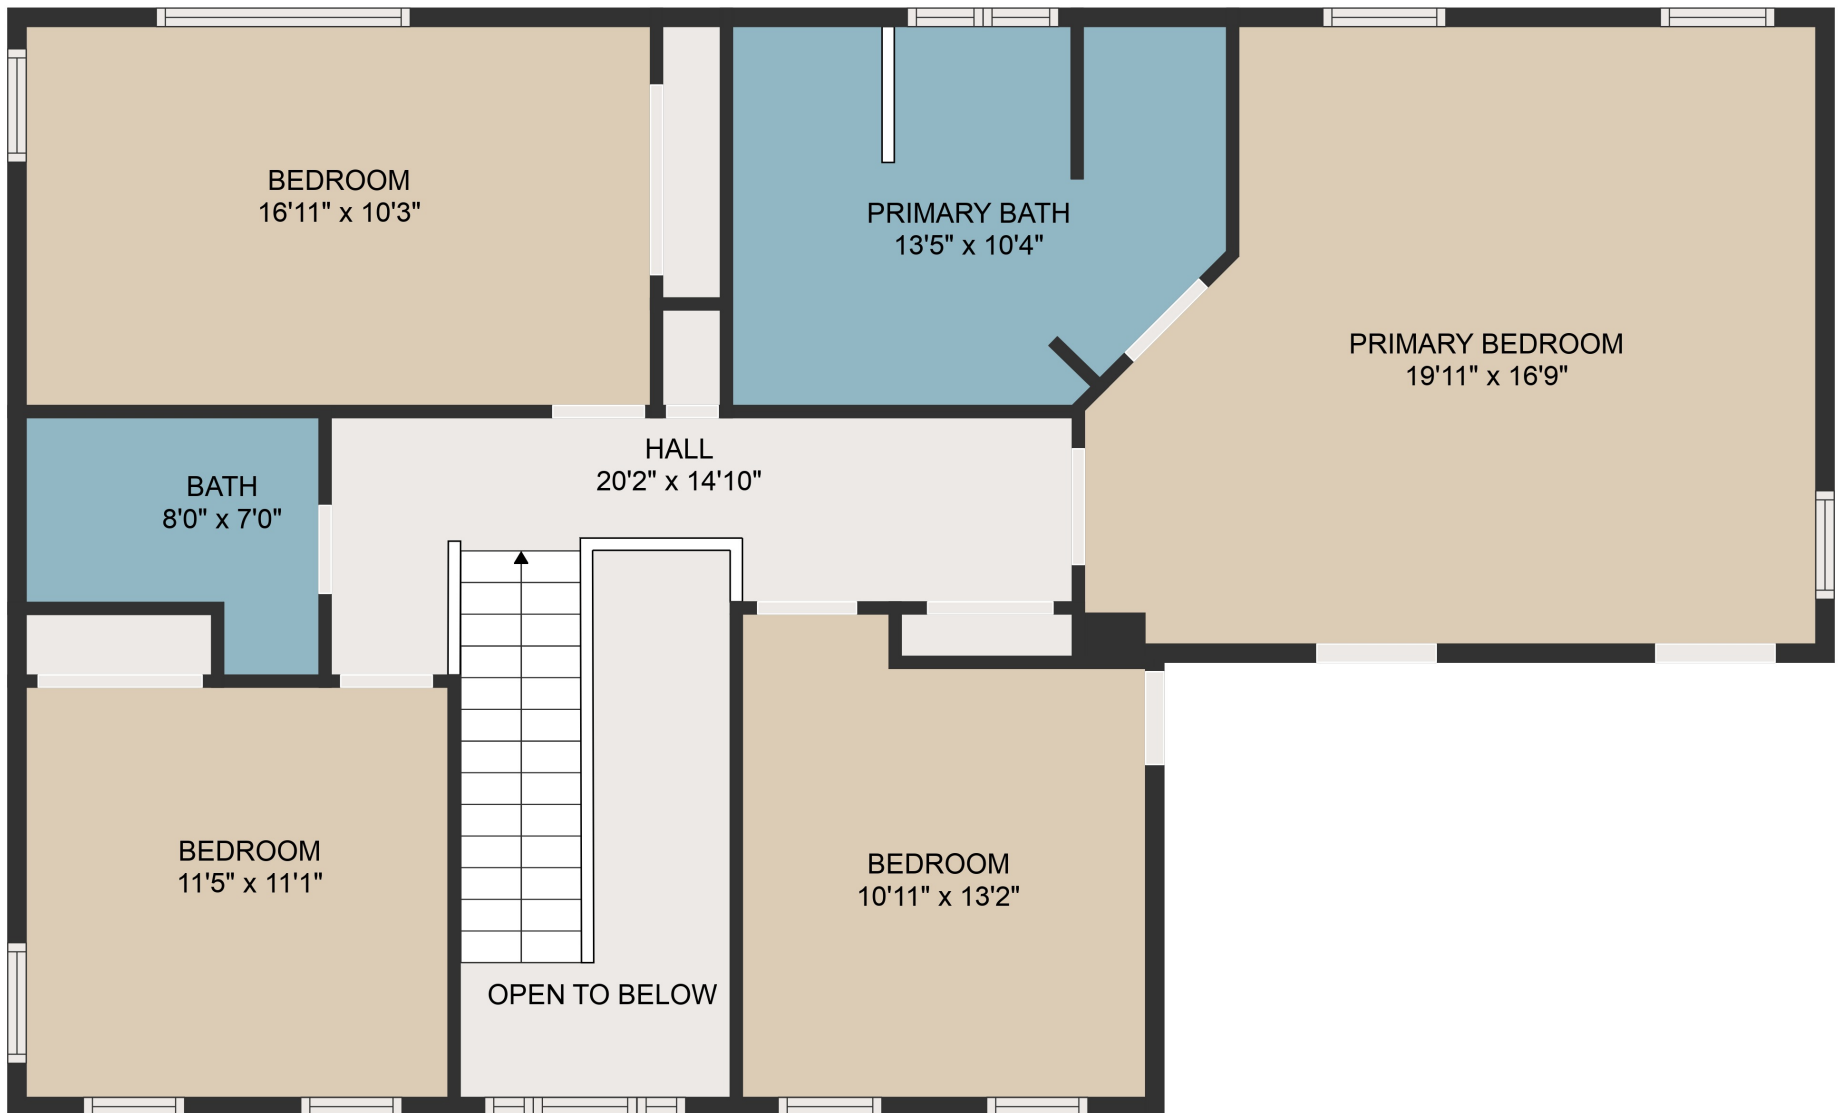

FLOOR 2

FLOOR 3

FLOOR 1

**TOTAL: 3111 sq. ft**  
 Below Ground: 873 sq. ft, FLOOR 2: 1118 sq. ft, FLOOR 3: 1120 sq. ft  
 EXCLUDED AREAS: FIREPLACE: 6 sq. ft, OPEN TO BELOW: 69 sq. ft

MEASUREMENTS ARE DEEMED HIGHLY RELIABLE BUT NOT GUARANTEED.

**TOTAL: 3111 sq. ft**  
Below Ground: 873 sq. ft, FLOOR 2: 1118 sq. ft, FLOOR 3: 1120 sq. ft  
EXCLUDED AREAS: FIREPLACE: 6 sq. ft, OPEN TO BELOW: 69 sq. ft

MEASUREMENTS ARE DEEMED HIGHLY RELIABLE BUT NOT GUARANTEED.