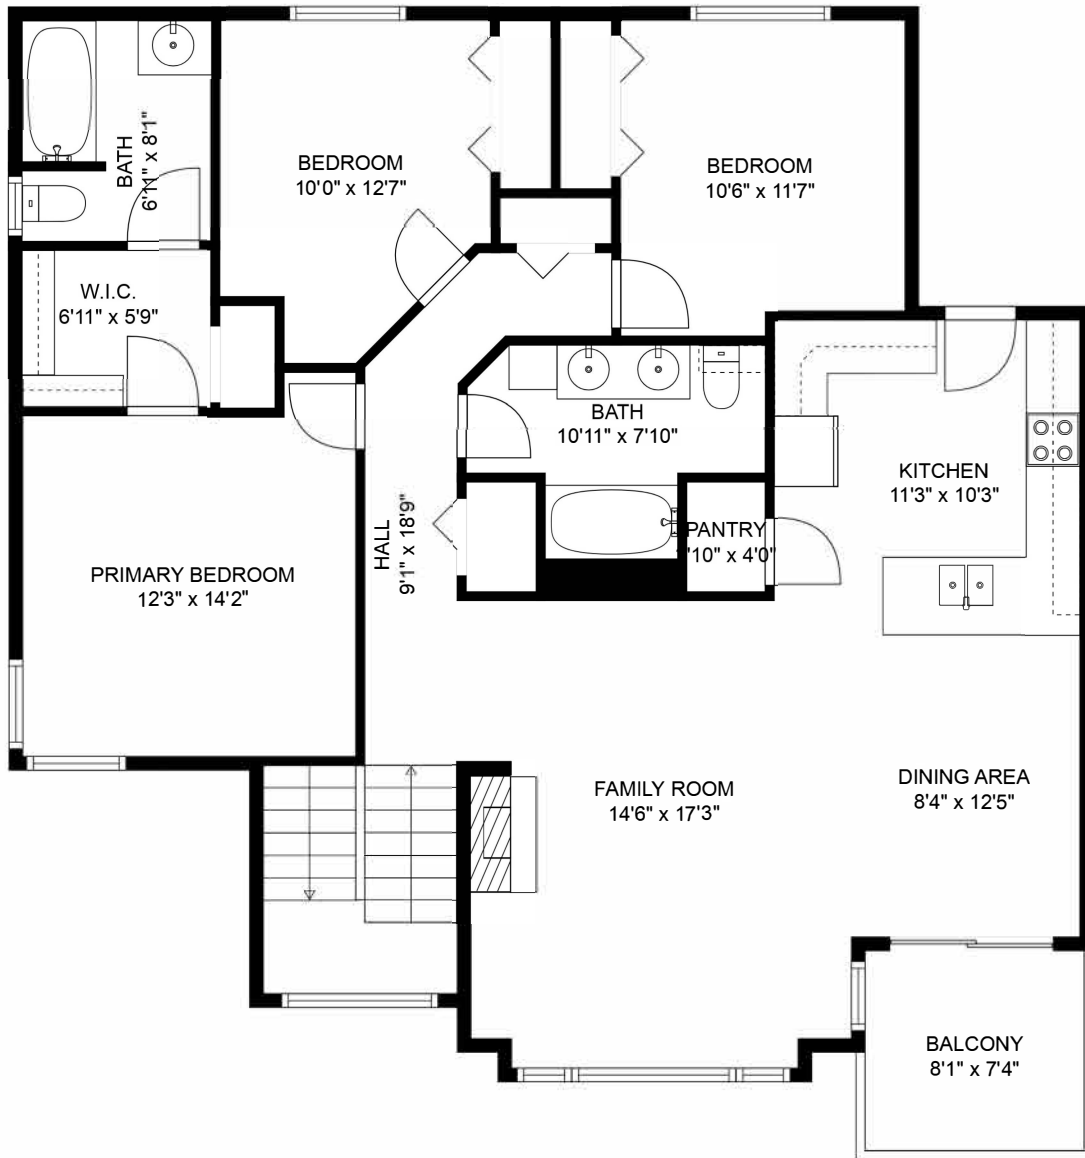

Estimated areas

FLOOR 1: 962 sq. ft
 FLOOR 2: 1338 sq. ft
 TOTAL: 2300 sq. ft

Sizes and dimensions may have a slight variation from actual sizes. E&O Insured.

Estimated areas

FLOOR 1: 962 sq. ft
 FLOOR 2: 1338 sq. ft
 TOTAL : 2300 sq. ft

Sizes and dimensions may have a slight variation from actual sizes. E&O Insured.

Estimated areas

FLOOR 1: 962 sq. ft
FLOOR 2: 1338 sq. ft
TOTAL : 2300 sq. ft

Sizes and dimensions may have a slight variation from actual sizes. E&O Insured.