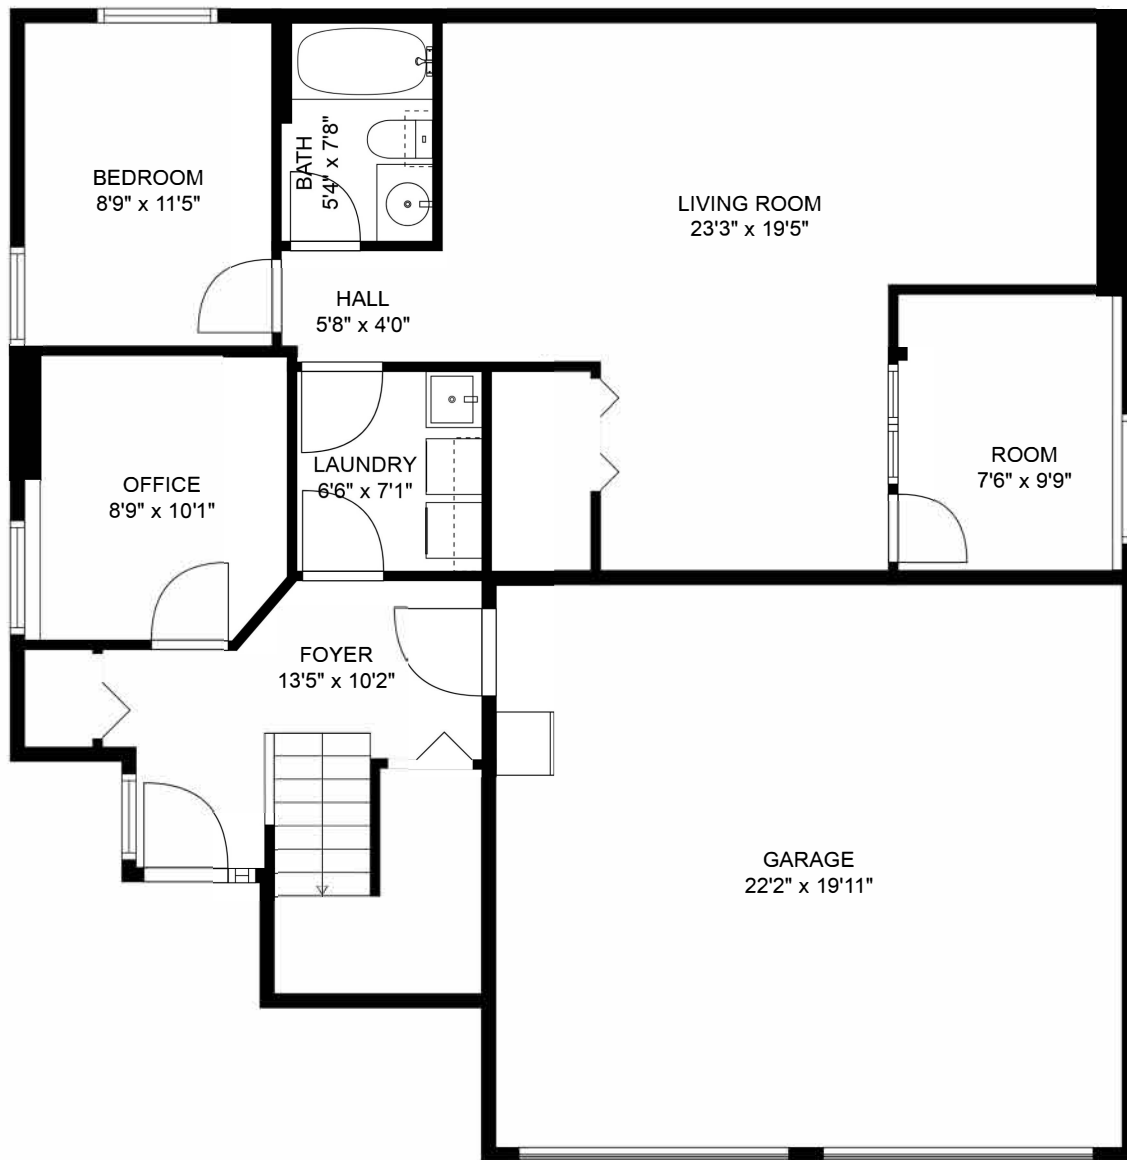

Estimated areas

FLOOR 1: 962 sq. ft
 FLOOR 2: 1338 sq. ft
 TOTAL: 2300 sq. ft

Sizes and dimensions may have a slight variation from actual sizes. E&O Insured.

Estimated areas

FLOOR 1: 962 sq. ft
 FLOOR 2: 1338 sq. ft
 TOTAL : 2300 sq. ft

Sizes and dimensions may have a slight variation from actual sizes. E&O Insured.

Estimated areas

FLOOR 1: 962 sq. ft
FLOOR 2: 1338 sq. ft
TOTAL : 2300 sq. ft

Sizes and dimensions may have a slight variation from actual sizes. E&O Insured.