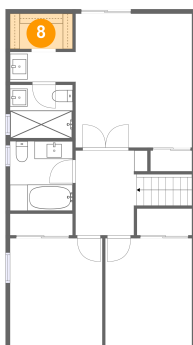

6 Floor 1 - Wc

Dimensions: 4'4" x 4'0"
Area: 17 sq. ft
Counted as Living Area:
Yes

Heated: Yes
Finished: Yes
Enclosed: Yes
Contiguous:
Yes
Permitted: Yes
Wet Space: Yes
Addition: No
Conversion: No

7 Floor 1 - Dining Area

Dimensions: 19'0" x 10'3"
Area: 185 sq. ft
Counted as Living Area:
Yes

Heated: Yes
Finished: Yes
Enclosed: Yes
Contiguous:
Yes
Permitted: Yes
Wet Space: No
Addition: No
Conversion: No

8 Floor 2 - W.i.c.