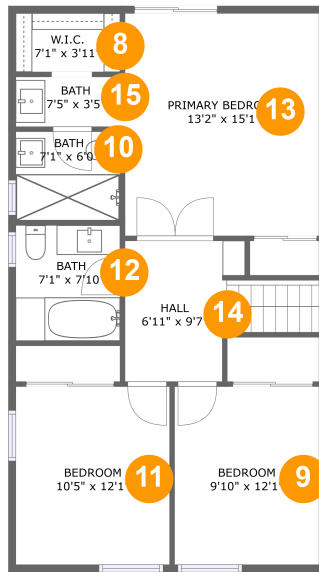

1 garages

2,068 Gross Living Area sqft

8753 Glendive Lane, Centerville, Redding, Shasta County, California, United States, 96001

Room Dimensions

Floor 1

Total sqft: 1681

Living area: 1240

#	Room name	Dimensions	Area (sqft)	Counted as Living Area
1	Kitchen	19'0" x 11'1"	207 sq. ft	Yes
2	Laundry	13'3" x 5'11"	59 sq. ft	Yes
3	Living Room	22'9" x 14'1"	326 sq. ft	Yes
4	Family Room	20'11" x 18'0"	335 sq. ft	Yes
5	Garage	20'7" x 21'0"	414 sq. ft	No
6	Wc	4'4" x 4'0"	17 sq. ft	Yes
7	Dining Area	19'0" x 10'3"	185 sq. ft	Yes

**8753 Glendive Lane, Centerville, Redding,
Shasta County, California, United States, 96001**

Room Dimensions

Floor 2

Total sqft: 828

Living area: 828

#	Room name	Dimensions	Area (sqft)	Counted as Living Area
8	W.i.c.	7'1" x 3'11"	28 sq. ft	Yes
9	Bedroom	9'10" x 12'1"	118 sq. ft	Yes
10	Bath	7'1" x 6'0"	43 sq. ft	Yes
11	Bedroom	10'5" x 12'1"	126 sq. ft	Yes
12	Bath	7'1" x 7'10"	55 sq. ft	Yes
13	Primary Bedroom	13'2" x 15'1"	199 sq. ft	Yes
14	Hall	6'11" x 9'7"	90 sq. ft	Yes
15	Bath	7'5" x 3'5"	25 sq. ft	Yes

2 Floor 1 - Laundry

Dimensions: 13'3" x 5'11"
Area: 59 sq. ft
Counted as Living Area:
Yes

Heated: Yes
Finished: Yes
Enclosed: Yes
Contiguous:
Yes
Permitted: Yes
Wet Space: No
Addition: No
Conversion: No

6 Floor 1 - Wc

Dimensions: 4'4" x 4'0"
Area: 17 sq. ft
Counted as Living Area:
Yes

Heated: Yes
Finished: Yes
Enclosed: Yes
Contiguous:
Yes
Permitted: Yes
Wet Space: Yes
Addition: No
Conversion: No

7 Floor 1 - Dining Area