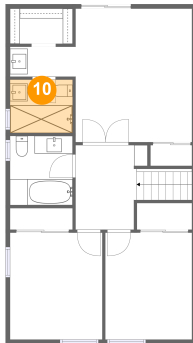

10 Floor 2 - Bath

Dimensions: 7'1" x 6'0"
Area: 43 sq. ft
Counted as Living Area:
Yes

Heated: Yes
Finished: Yes
Enclosed: Yes
Contiguous:
Yes
Permitted: Yes
Wet Space: Yes
Addition: No
Conversion: No