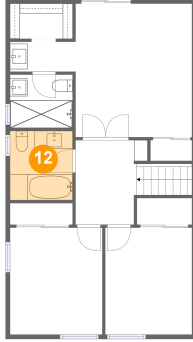

**8753 Glendive Lane, Centerville, Redding,
Shasta County, California, United States, 96001**

12 Floor 2 - Bath

Dimensions: 7'1" x 7'10"
Area: 55 sq. ft
Counted as Living Area:
Yes

Heated: Yes
Finished: Yes
Enclosed: Yes
Contiguous:
Yes
Permitted: Yes
Wet Space: Yes
Addition: No
Conversion: No