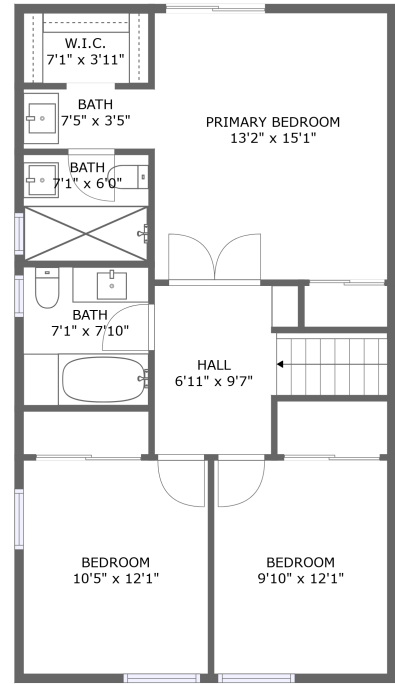

FLOOR 2

Property Summary

2 floors

3 bedrooms

2 bathrooms

2,509 total sqft

1 garages

2,068 Gross Living Area sqft