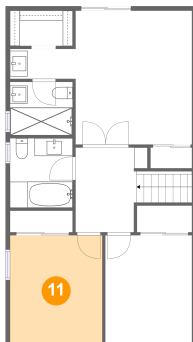

9 Floor 2 - Bedroom

Dimensions: 9'10" x 12'1"
Area: 118 sq. ft
Counted as Living Area:
Yes

Heated: Yes
Finished: Yes
Enclosed: Yes
Contiguous:
Yes
Permitted: Yes
Wet Space: No
Addition: No
Conversion: No

10 Floor 2 - Bath

Dimensions: 7'1" x 6'0"
Area: 43 sq. ft
Counted as Living Area:
Yes

Heated: Yes
Finished: Yes
Enclosed: Yes
Contiguous:
Yes
Permitted: Yes
Wet Space: Yes
Addition: No
Conversion: No

11 Floor 2 - Bedroom