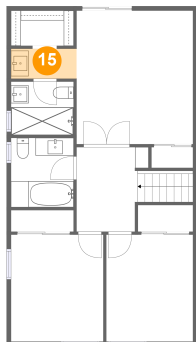

**8753 Glendive Lane, Centerville, Redding,
Shasta County, California, United States, 96001**

15 Floor 2 - Bath

Dimensions: 7'5" x 3'5"
Area: 25 sq. ft
Counted as Living Area:
Yes

Heated: Yes
Finished: Yes
Enclosed: Yes
Contiguous:
Yes
Permitted: Yes
Wet Space: Yes
Addition: No
Conversion: No