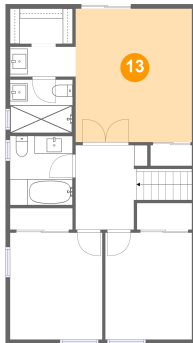

Dimensions: 10'5" x 12'1"
Area: 126 sq. ft
Counted as Living Area:
Yes

Heated: Yes
Finished: Yes
Enclosed: Yes
Contiguous:
Yes
Permitted: Yes
Wet Space: No
Addition: No
Conversion: No

**8753 Glendive Lane, Centerville, Redding,
Shasta County, California, United States, 96001**

12 Floor 2 - Bath

Dimensions: 7'1" x 7'10"
Area: 55 sq. ft
Counted as Living Area:
Yes

Heated: Yes
Finished: Yes
Enclosed: Yes
Contiguous:
Yes
Permitted: Yes
Wet Space: Yes
Addition: No
Conversion: No

13 Floor 2 - Primary Bedroom