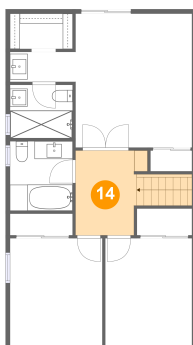

12 Floor 2 - Bath

Dimensions: 7'1" x 7'10"
Area: 55 sq. ft
Counted as Living Area:
Yes

Heated: Yes
Finished: Yes
Enclosed: Yes
Contiguous:
Yes
Permitted: Yes
Wet Space: Yes
Addition: No
Conversion: No

13 Floor 2 - Primary Bedroom

Dimensions: 13'2" x 15'1"
Area: 199 sq. ft
Counted as Living Area:
Yes

Heated: Yes
Finished: Yes
Enclosed: Yes
Contiguous:
Yes
Permitted: Yes
Wet Space: No
Addition: No
Conversion: No

14 Floor 2 - Hall

Dimensions: 6'11" x 9'7"
Area: 90 sq. ft
Counted as Living Area:
Yes