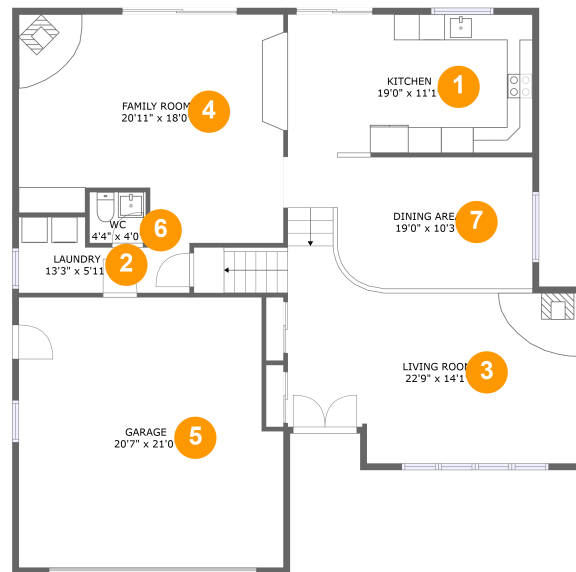

1 garages

2,068 Gross Living Area sqft

8753 Glendive Lane, Centerville, Redding, Shasta County, California, United States, 96001

Room Dimensions

Floor 1

Total sqft: 1681

Living area: 1240

#	Room name	Dimensions	Area (sqft)	Counted as Living Area
1	Kitchen	19'0" x 11'1"	207 sq. ft	Yes
2	Laundry	13'3" x 5'11"	59 sq. ft	Yes
3	Living Room	22'9" x 14'1"	326 sq. ft	Yes
4	Family Room	20'11" x 18'0"	335 sq. ft	Yes
5	Garage	20'7" x 21'0"	414 sq. ft	No
6	Wc	4'4" x 4'0"	17 sq. ft	Yes
7	Dining Area	19'0" x 10'3"	185 sq. ft	Yes

**8753 Glendive Lane, Centerville, Redding,
Shasta County, California, United States, 96001**

Room Dimensions

Floor 2

Total sqft: 828

Living area: 828

#	Room name	Dimensions	Area (sqft)	Counted as Living Area
8	W.i.c.	7'1" x 3'11"	28 sq. ft	Yes
9	Bedroom	9'10" x 12'1"	118 sq. ft	Yes
10	Bath	7'1" x 6'0"	43 sq. ft	Yes
11	Bedroom	10'5" x 12'1"	126 sq. ft	Yes
12	Bath	7'1" x 7'10"	55 sq. ft	Yes
13	Primary Bedroom	13'2" x 15'1"	199 sq. ft	Yes
14	Hall	6'11" x 9'7"	90 sq. ft	Yes
15	Bath	7'5" x 3'5"	25 sq. ft	Yes

4 Floor 1 - Family Room

Dimensions: 20'11" x 18'0"
Area: 335 sq. ft
Counted as Living Area:
Yes

Heated: Yes
Finished: Yes
Enclosed: Yes
Contiguous:
Yes
Permitted: Yes
Wet Space: No
Addition: No
Conversion: No

6 Floor 1 - Wc

Dimensions: 4'4" x 4'0"
Area: 17 sq. ft
Counted as Living Area:
Yes

Heated: Yes
Finished: Yes
Enclosed: Yes
Contiguous:
Yes
Permitted: Yes
Wet Space: Yes
Addition: No
Conversion: No

7 Floor 1 - Dining Area