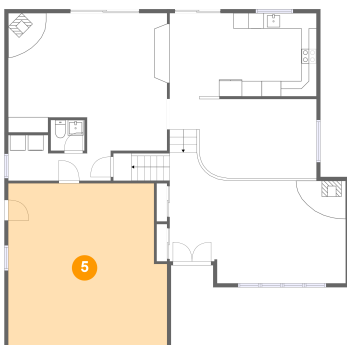

5 Floor 1 - Garage

Dimensions: 20'7" x 21'0"
Area: 414 sq. ft
Counted as Living Area: No

Heated: No
Finished: No
Enclosed: Yes
Contiguous: Yes
Permitted: Yes
Wet Space: No
Addition: No
Conversion: No