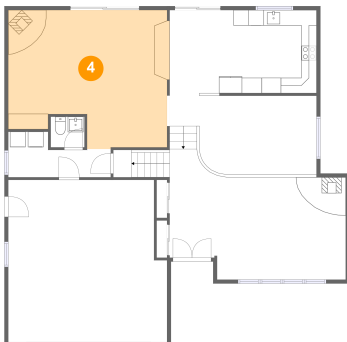

8753 Glendive Lane, Centerville, Redding, Shasta County, California, United States, 96001

3 Floor 1 - Living Room

Dimensions: 22'9" x 14'1"
Area: 326 sq. ft
Counted as Living Area:
Yes

Heated: Yes
Finished: Yes
Enclosed: Yes
Contiguous:
Yes
Permitted: Yes
Wet Space: No
Addition: No
Conversion: No

4 Floor 1 - Family Room

Dimensions: 20'11" x 18'0"
Area: 335 sq. ft
Counted as Living Area:
Yes

Heated: Yes
Finished: Yes
Enclosed: Yes
Contiguous:
Yes
Permitted: Yes
Wet Space: No
Addition: No
Conversion: No