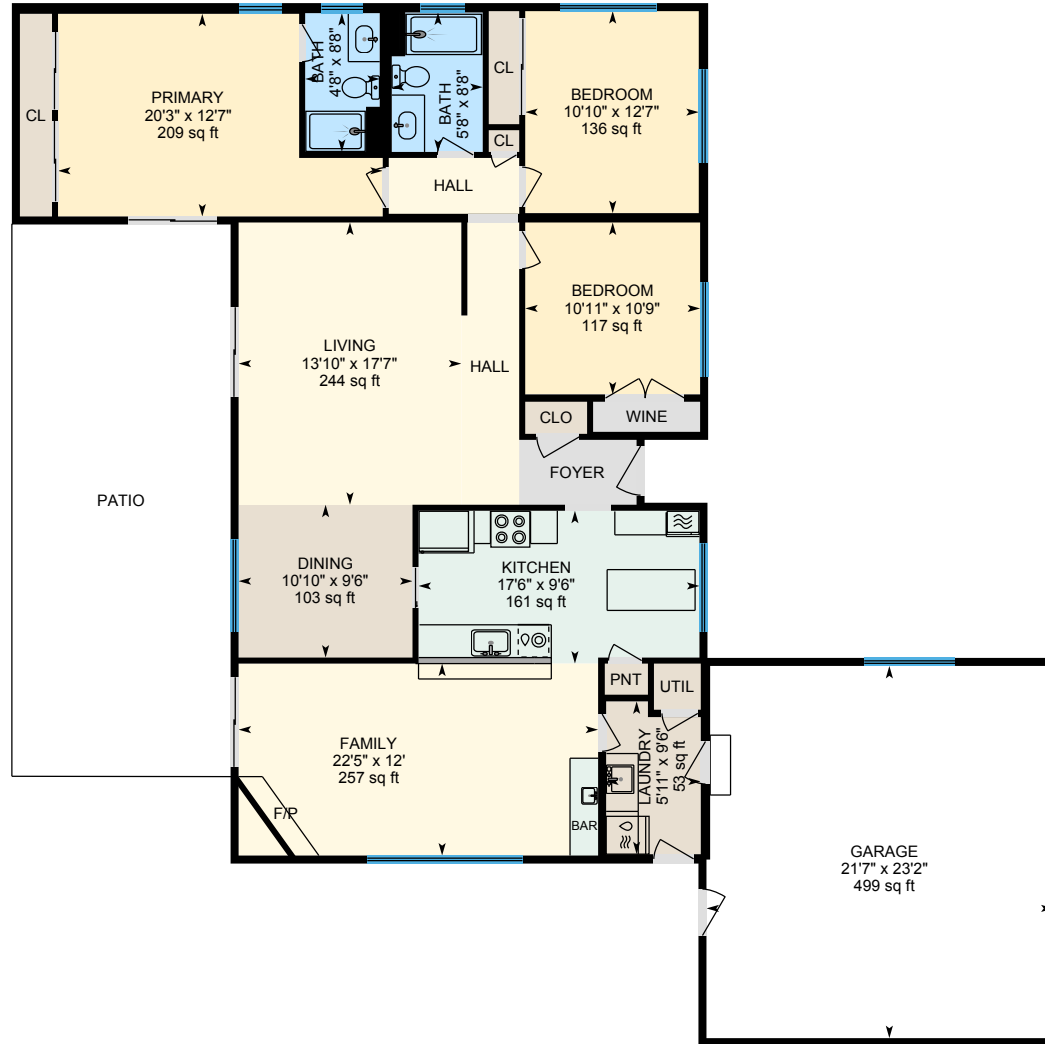

# 3109 Guinevere Ln, Modesto, CA

Main Floor Finished Area 1762.30 sq ft  
Unfinished Area 538.11 sq ft

PREPARED: 2024/02/14

White regions are excluded from total floor area in iGUIDE floor plans. All room dimensions and floor areas must be considered approximate and are subject to independent verification.