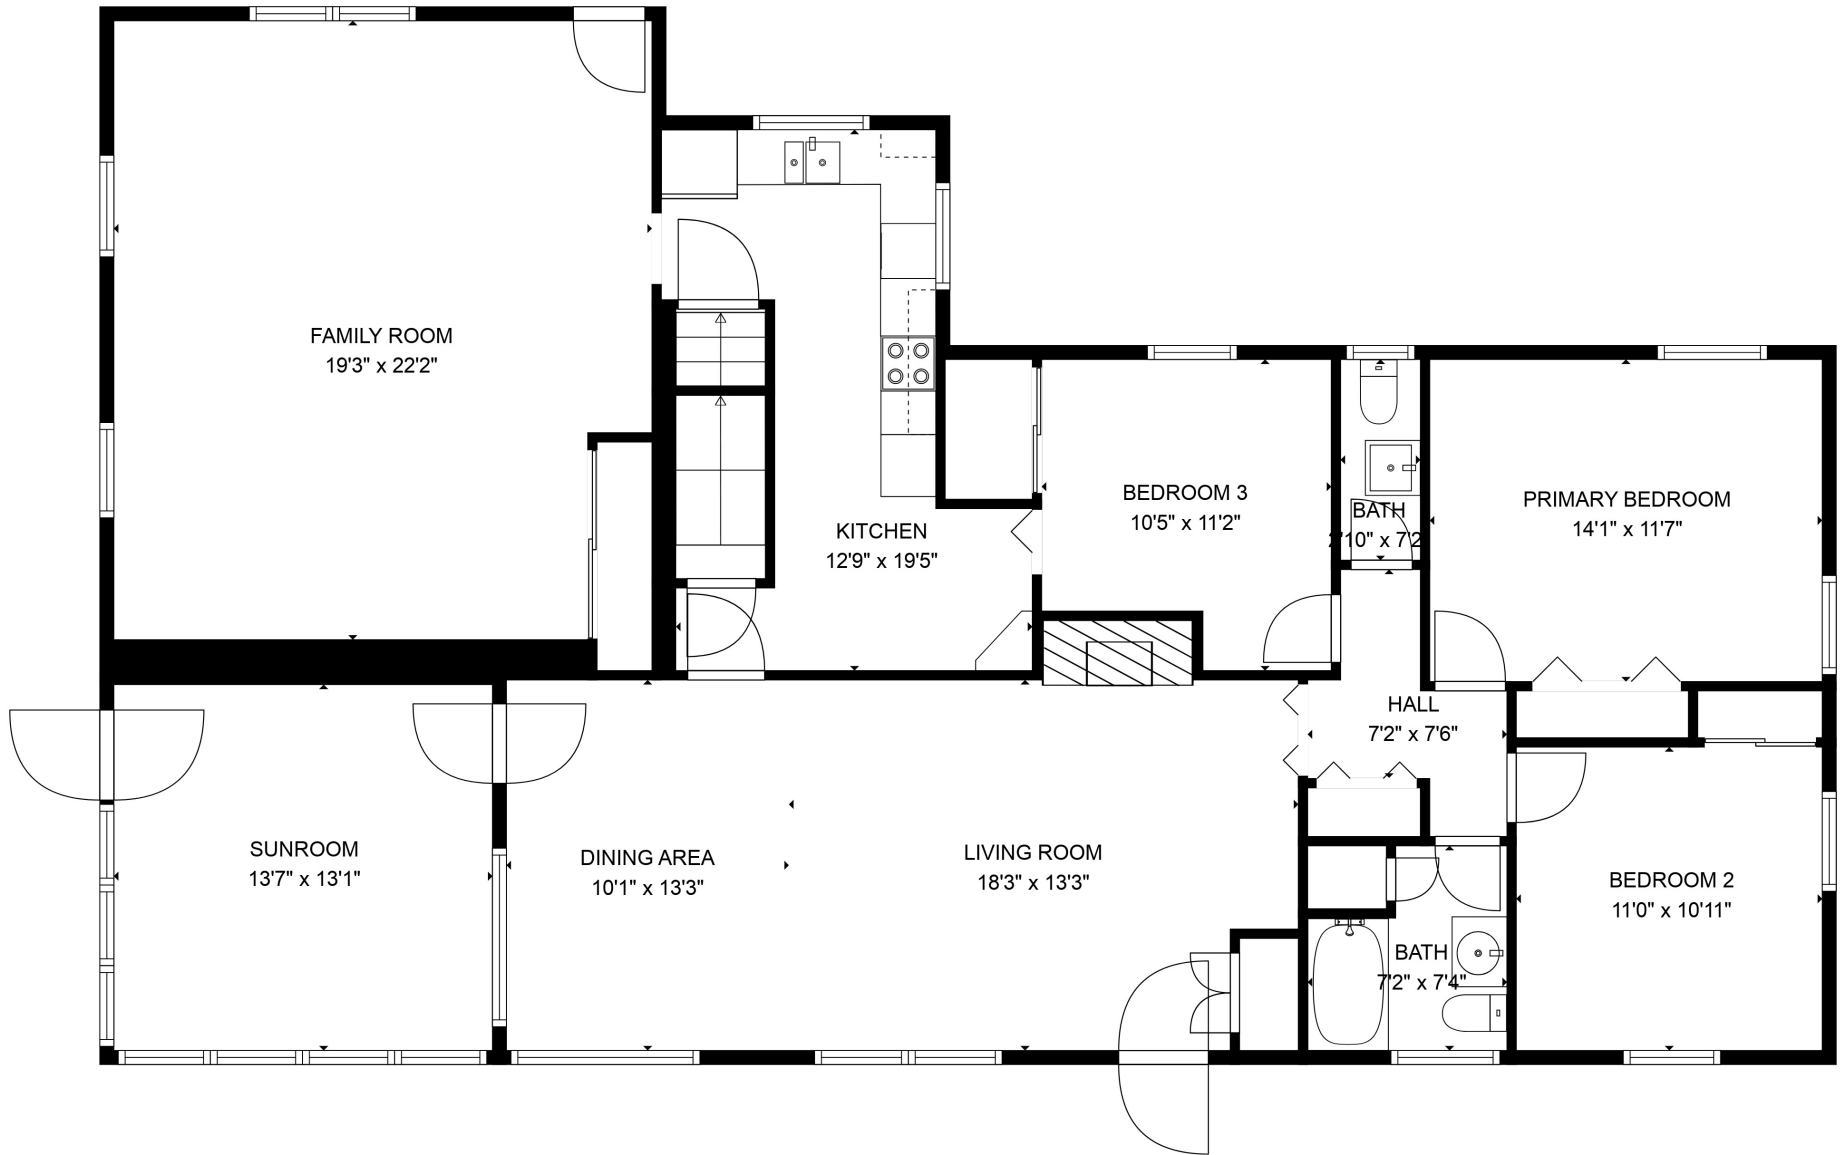

FLOOR 1

FLOOR 2

Total scanned area: 2614 sq. ft

MEASUREMENTS ARE CALCULATED BY CUBICASA TECHNOLOGY. DEEMED HIGHLY RELIABLE BUT NOT GUARANTEED.

Total scanned area: 2614 sq. ft

MEASUREMENTS ARE CALCULATED BY CUBICASA TECHNOLOGY. DEEMED HIGHLY RELIABLE BUT NOT GUARANTEED.

Total scanned area: 2614 sq. ft

MEASUREMENTS ARE CALCULATED BY CUBICASA TECHNOLOGY. DEEMED HIGHLY RELIABLE BUT NOT GUARANTEED.