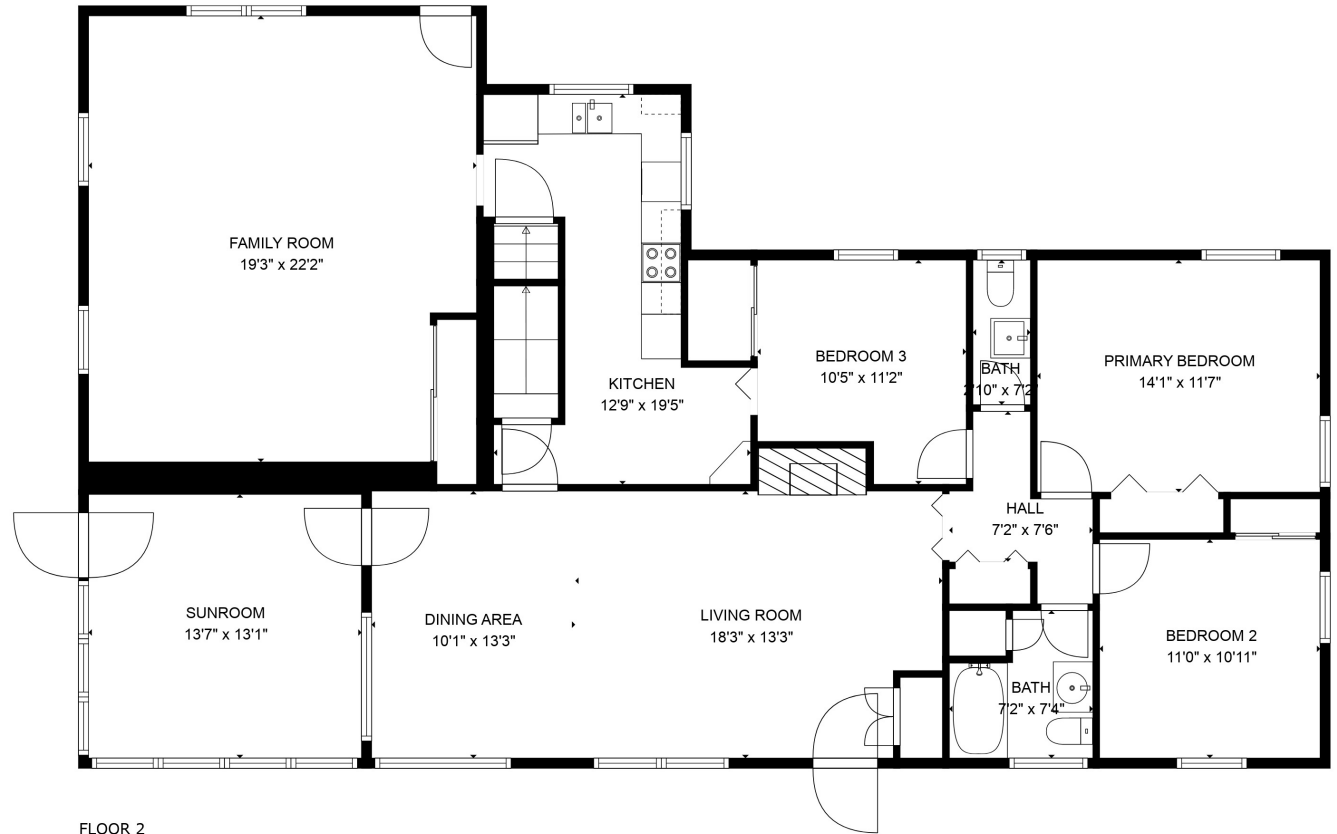

FLOOR 1

FLOOR 2

Total scanned area: 2614 sq. ft

MEASUREMENTS ARE CALCULATED BY CUBICASA TECHNOLOGY. DEEMED HIGHLY RELIABLE BUT NOT GUARANTEED.

Total scanned area: 2614 sq. ft

MEASUREMENTS ARE CALCULATED BY CUBICASA TECHNOLOGY. DEEMED HIGHLY RELIABLE BUT NOT GUARANTEED.

Total scanned area: 2614 sq. ft

MEASUREMENTS ARE CALCULATED BY CUBICASA TECHNOLOGY. DEEMED HIGHLY RELIABLE BUT NOT GUARANTEED.