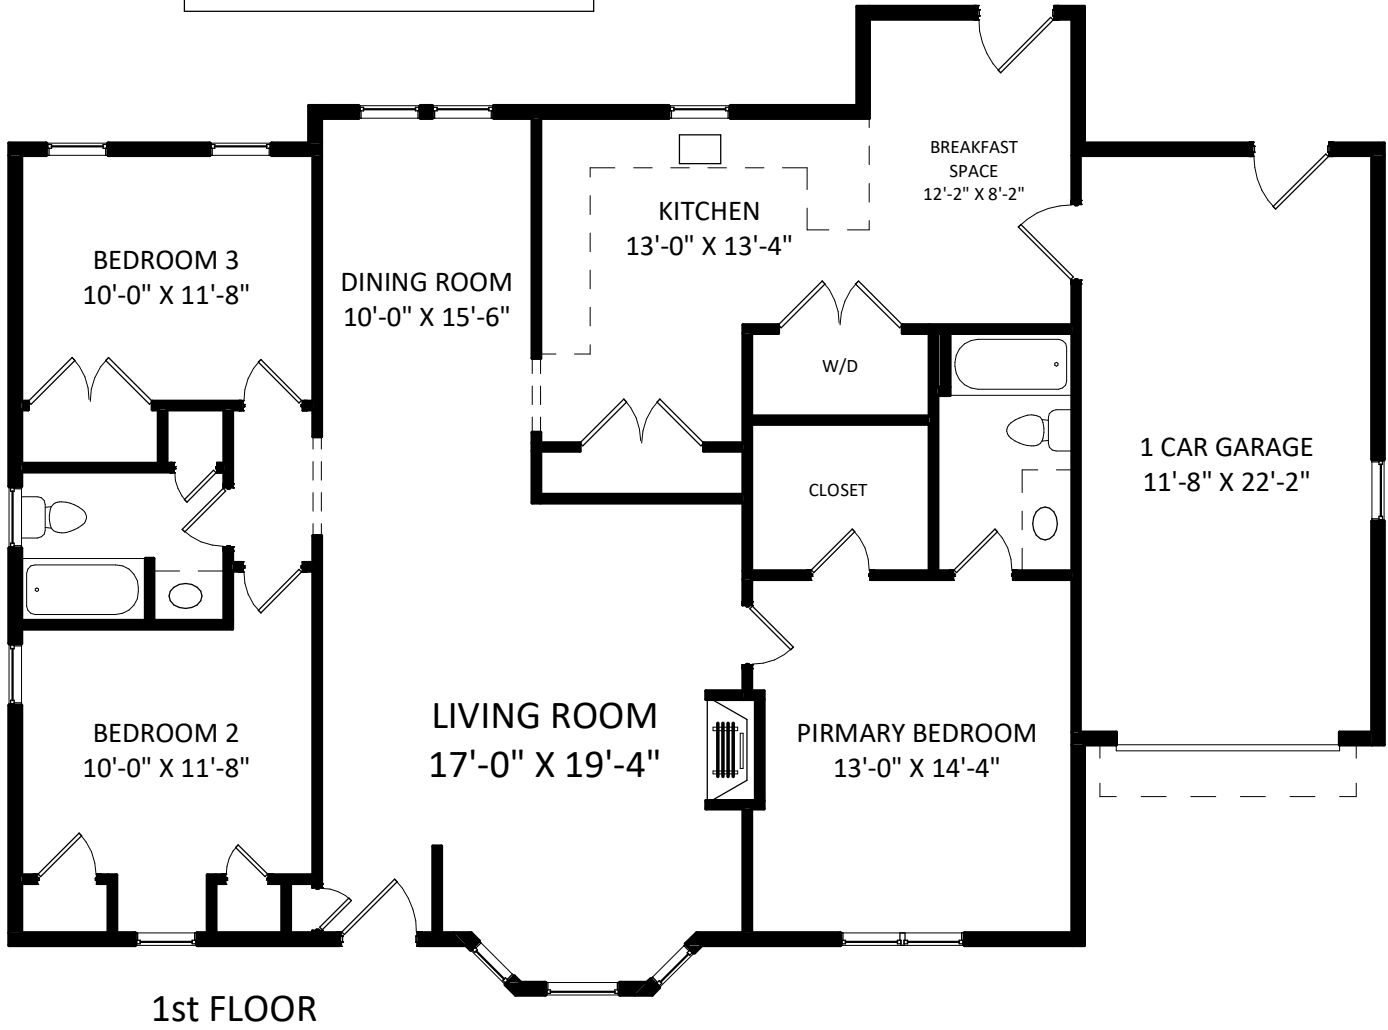

HEATED LIVING SPACE  
1st FLOOR- 1496  
TOTAL HEATED- 1496  
GARAGE- 297 (unheated)

# 1312 FOSTERIA