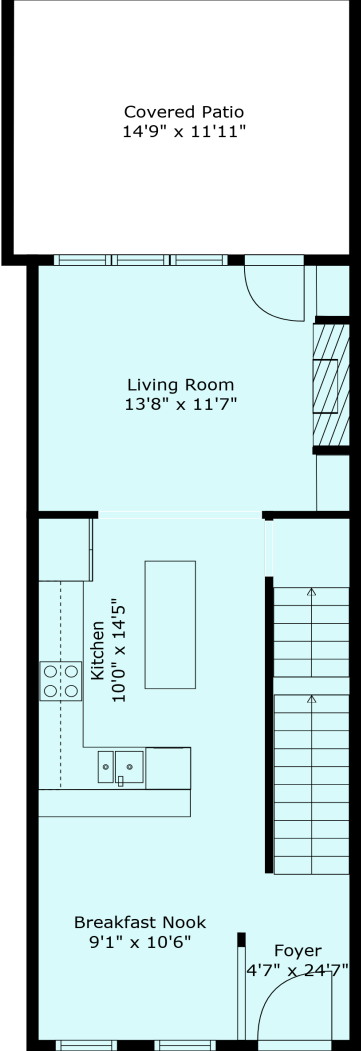

## Estimated Areas:

Below Main: 532 sq. ft  
Main Floor: 545 sq. ft  
Above Main: 532 sq. ft  
**Total: 1609 Sq. Ft**