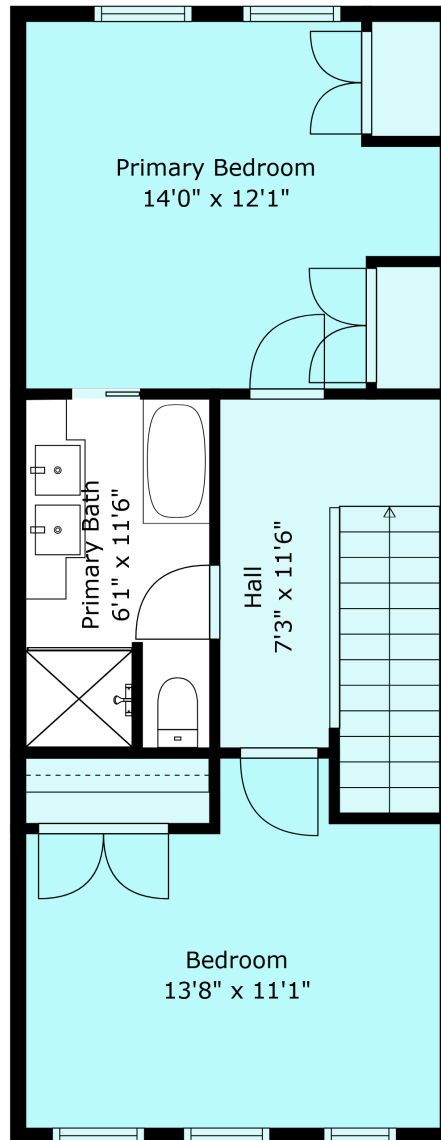

## Estimated Areas:

Below Main: 532 sq. ft  
Main Floor: 545 sq. ft  
Above Main: 532 sq. ft  
**Total: 1609 Sq. Ft**