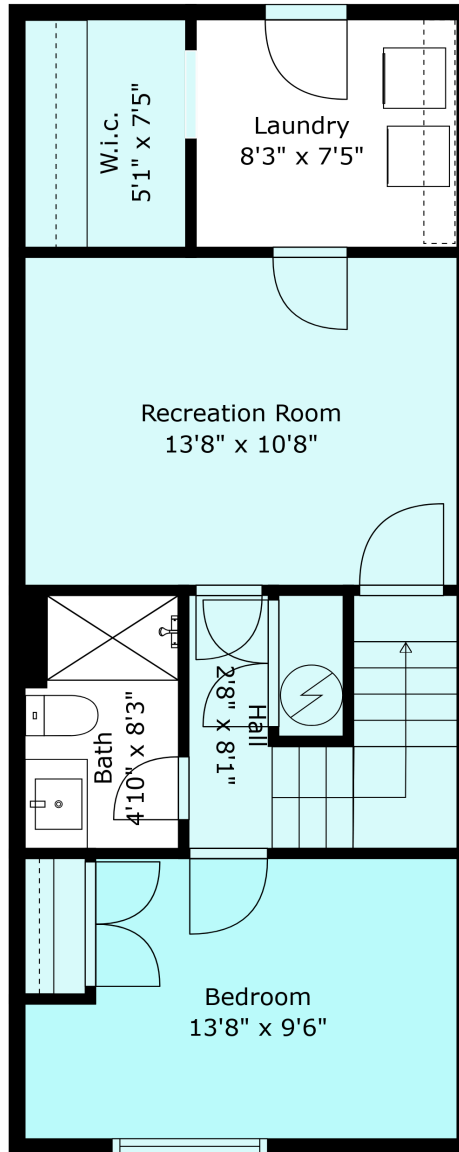

## Estimated Areas:

Below Main: 532 sq. ft  
Main Floor: 545 sq. ft  
Above Main: 532 sq. ft  
**Total: 1609 Sq. Ft**