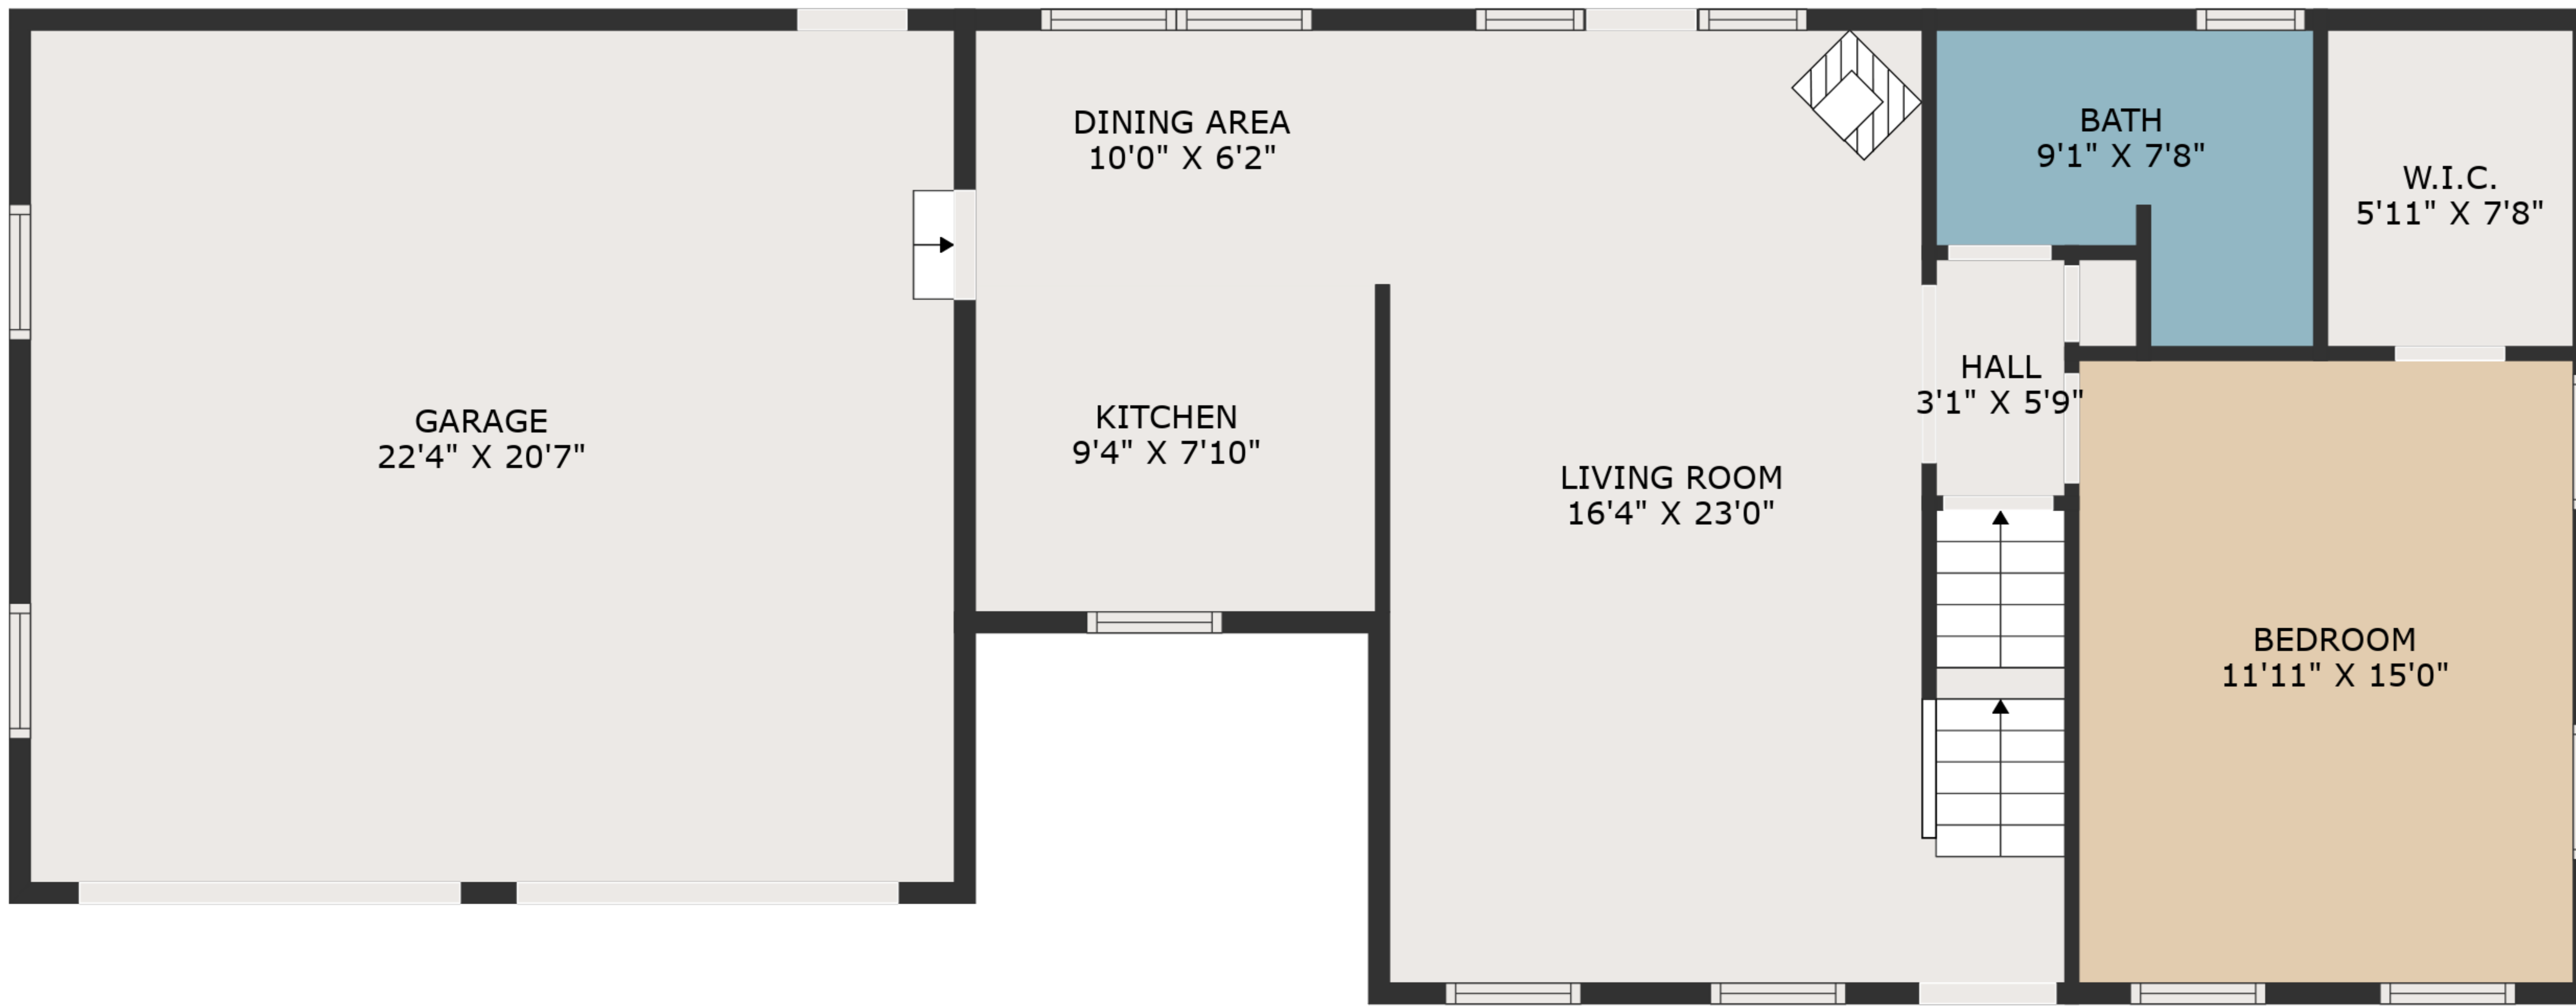

TOTAL: 1944 sq. ft
 FLOOR 1: 622 sq. ft, FLOOR 2: 798 sq. ft, FLOOR 3: 524 sq. ft
 EXCLUDED AREAS: LAUNDRY: 53 sq. ft, STORAGE: 7 sq. ft, GARAGE: 459 sq. ft,
 LOW CEILING: 13 sq. ft

MEASUREMENTS ARE DEEMED HIGHLY RELIABLE BUT NOT GUARANTEED.

FLOOR 2

FLOOR 3

FLOOR 1

TOTAL: 1944 sq. ft
 FLOOR 1: 622 sq. ft, FLOOR 2: 798 sq. ft, FLOOR 3: 524 sq. ft
 EXCLUDED AREAS: LAUNDRY: 53 sq. ft, STORAGE: 7 sq. ft, GARAGE: 459 sq. ft,
 LOW CEILING: 13 sq. ft