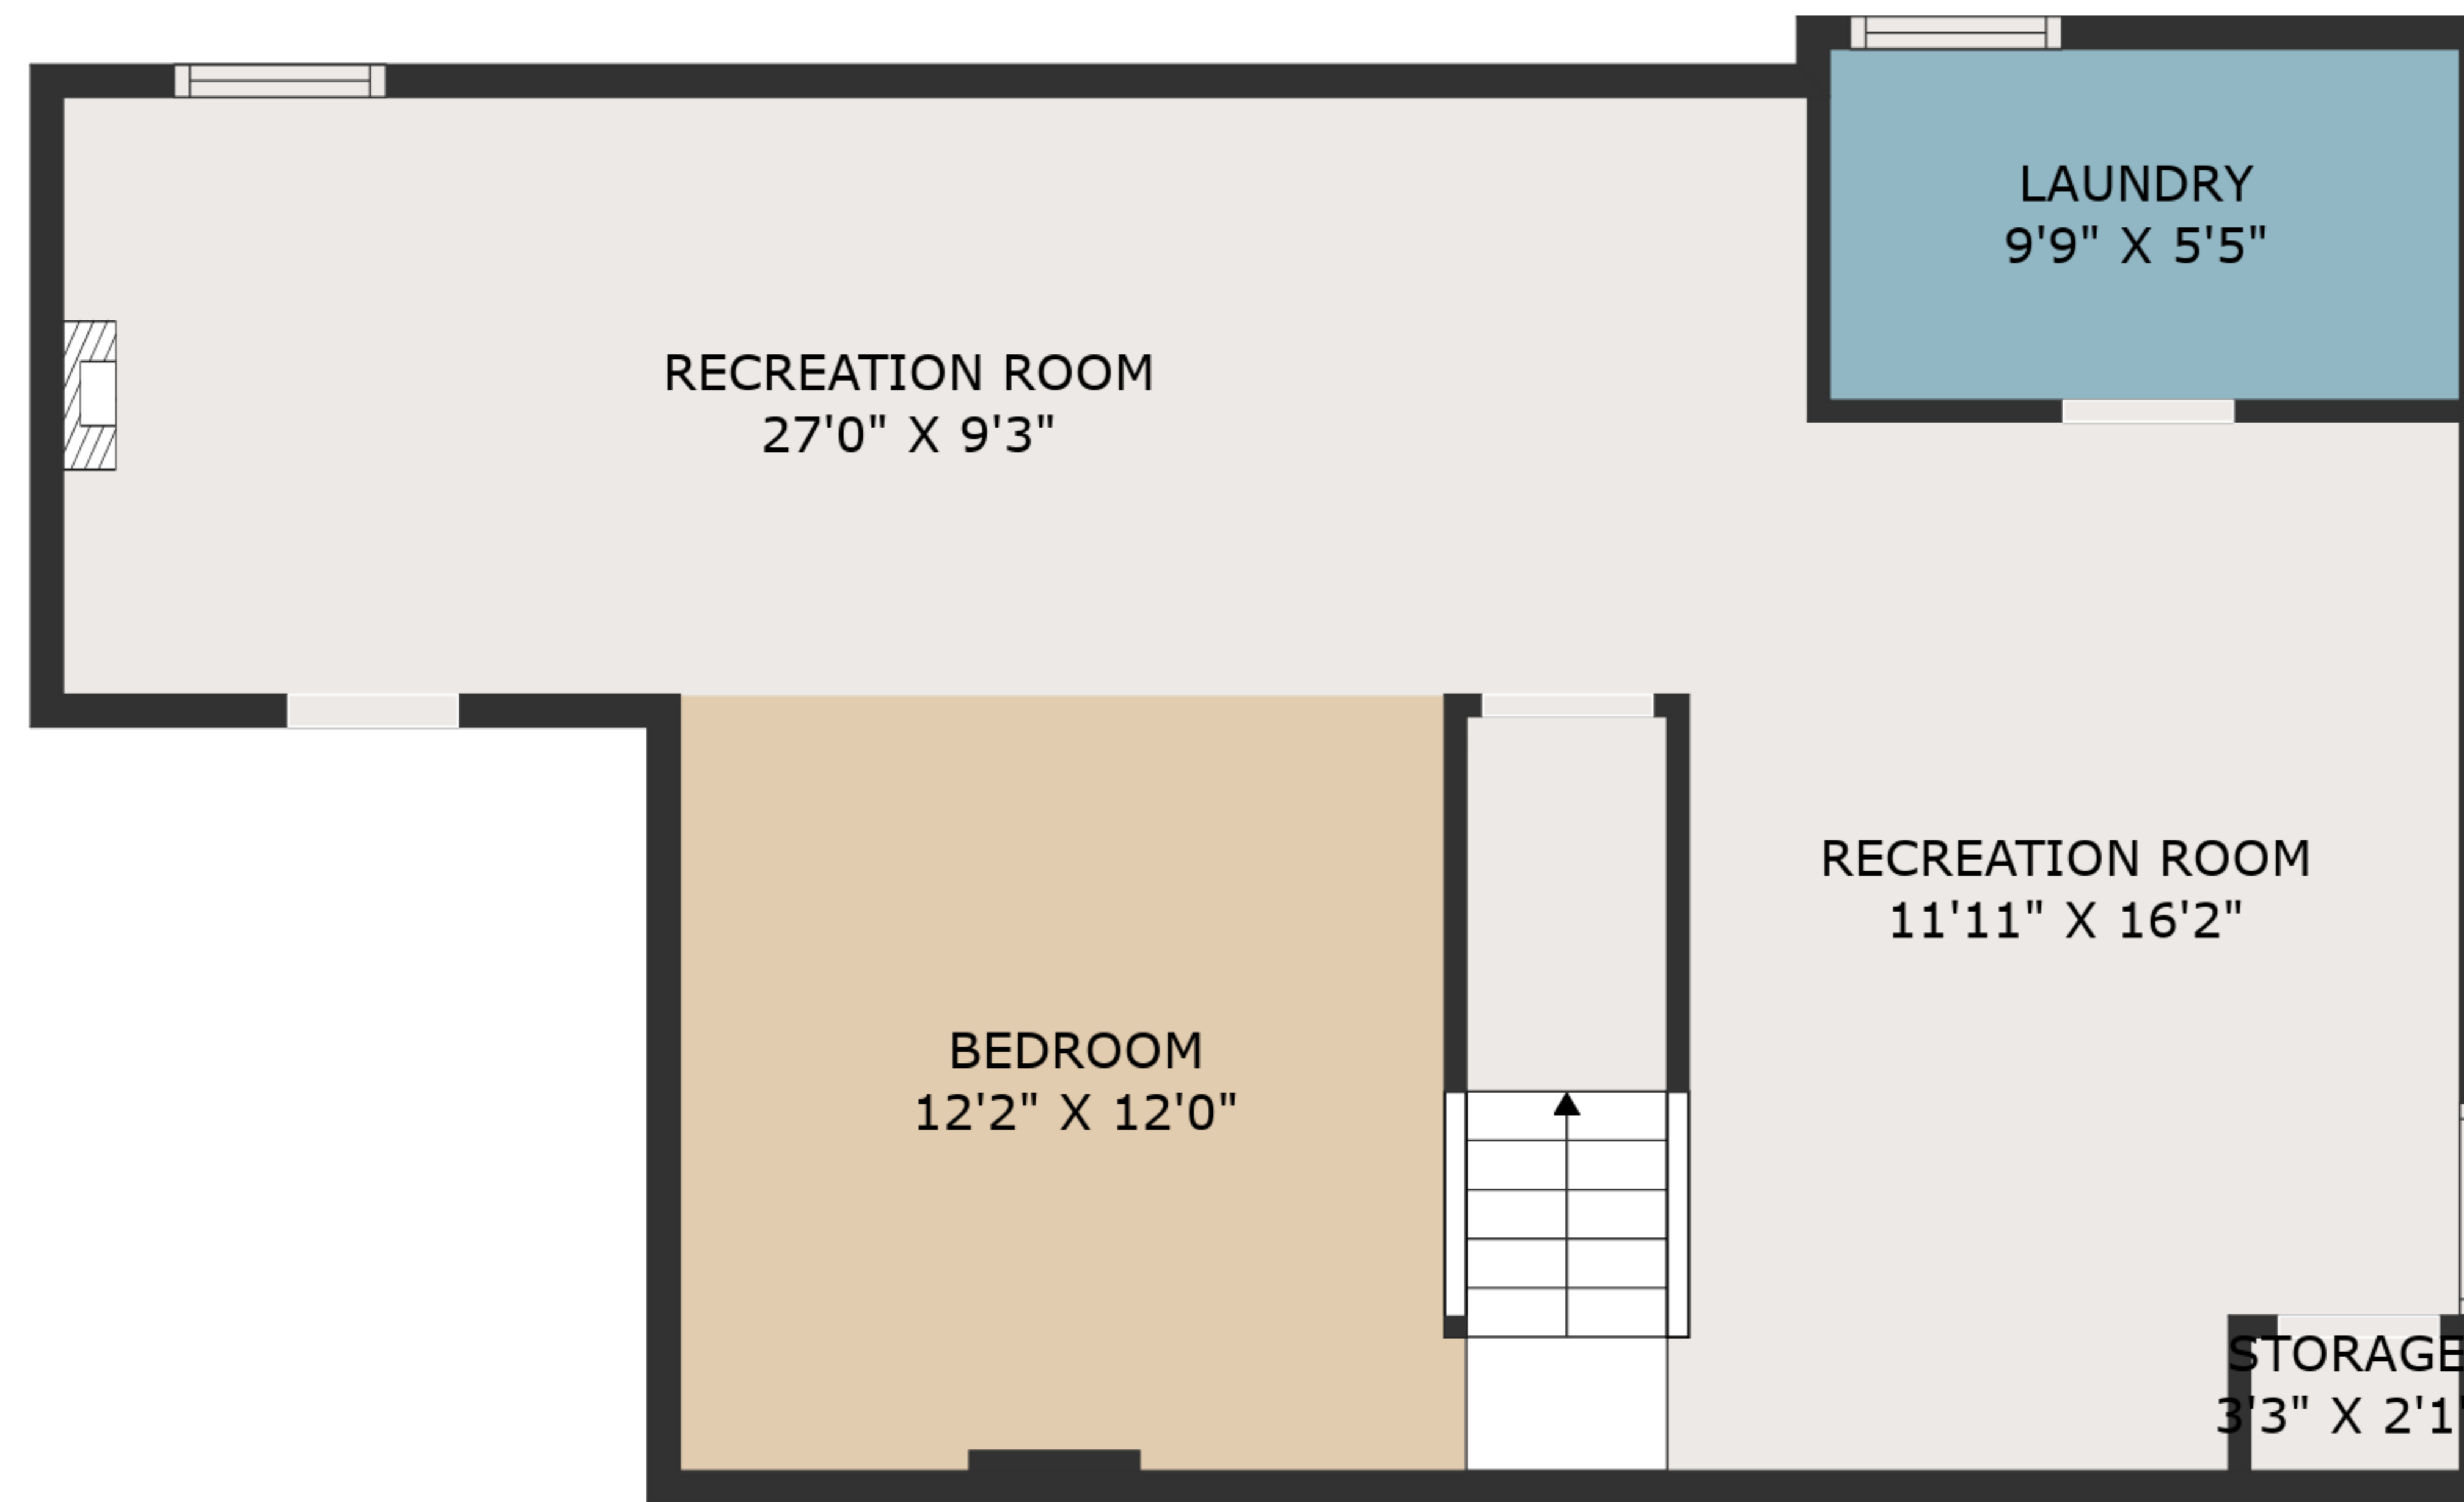

TOTAL: 1944 sq. ft
 FLOOR 1: 622 sq. ft, FLOOR 2: 798 sq. ft, FLOOR 3: 524 sq. ft
 EXCLUDED AREAS: LAUNDRY: 53 sq. ft, STORAGE: 7 sq. ft, GARAGE: 459 sq. ft,
 LOW CEILING: 13 sq. ft

MEASUREMENTS ARE DEEMED HIGHLY RELIABLE BUT NOT GUARANTEED.

FLOOR 2

FLOOR 3

FLOOR 1

TOTAL: 1944 sq. ft
 FLOOR 1: 622 sq. ft, FLOOR 2: 798 sq. ft, FLOOR 3: 524 sq. ft
 EXCLUDED AREAS: LAUNDRY: 53 sq. ft, STORAGE: 7 sq. ft, GARAGE: 459 sq. ft,
 LOW CEILING: 13 sq. ft