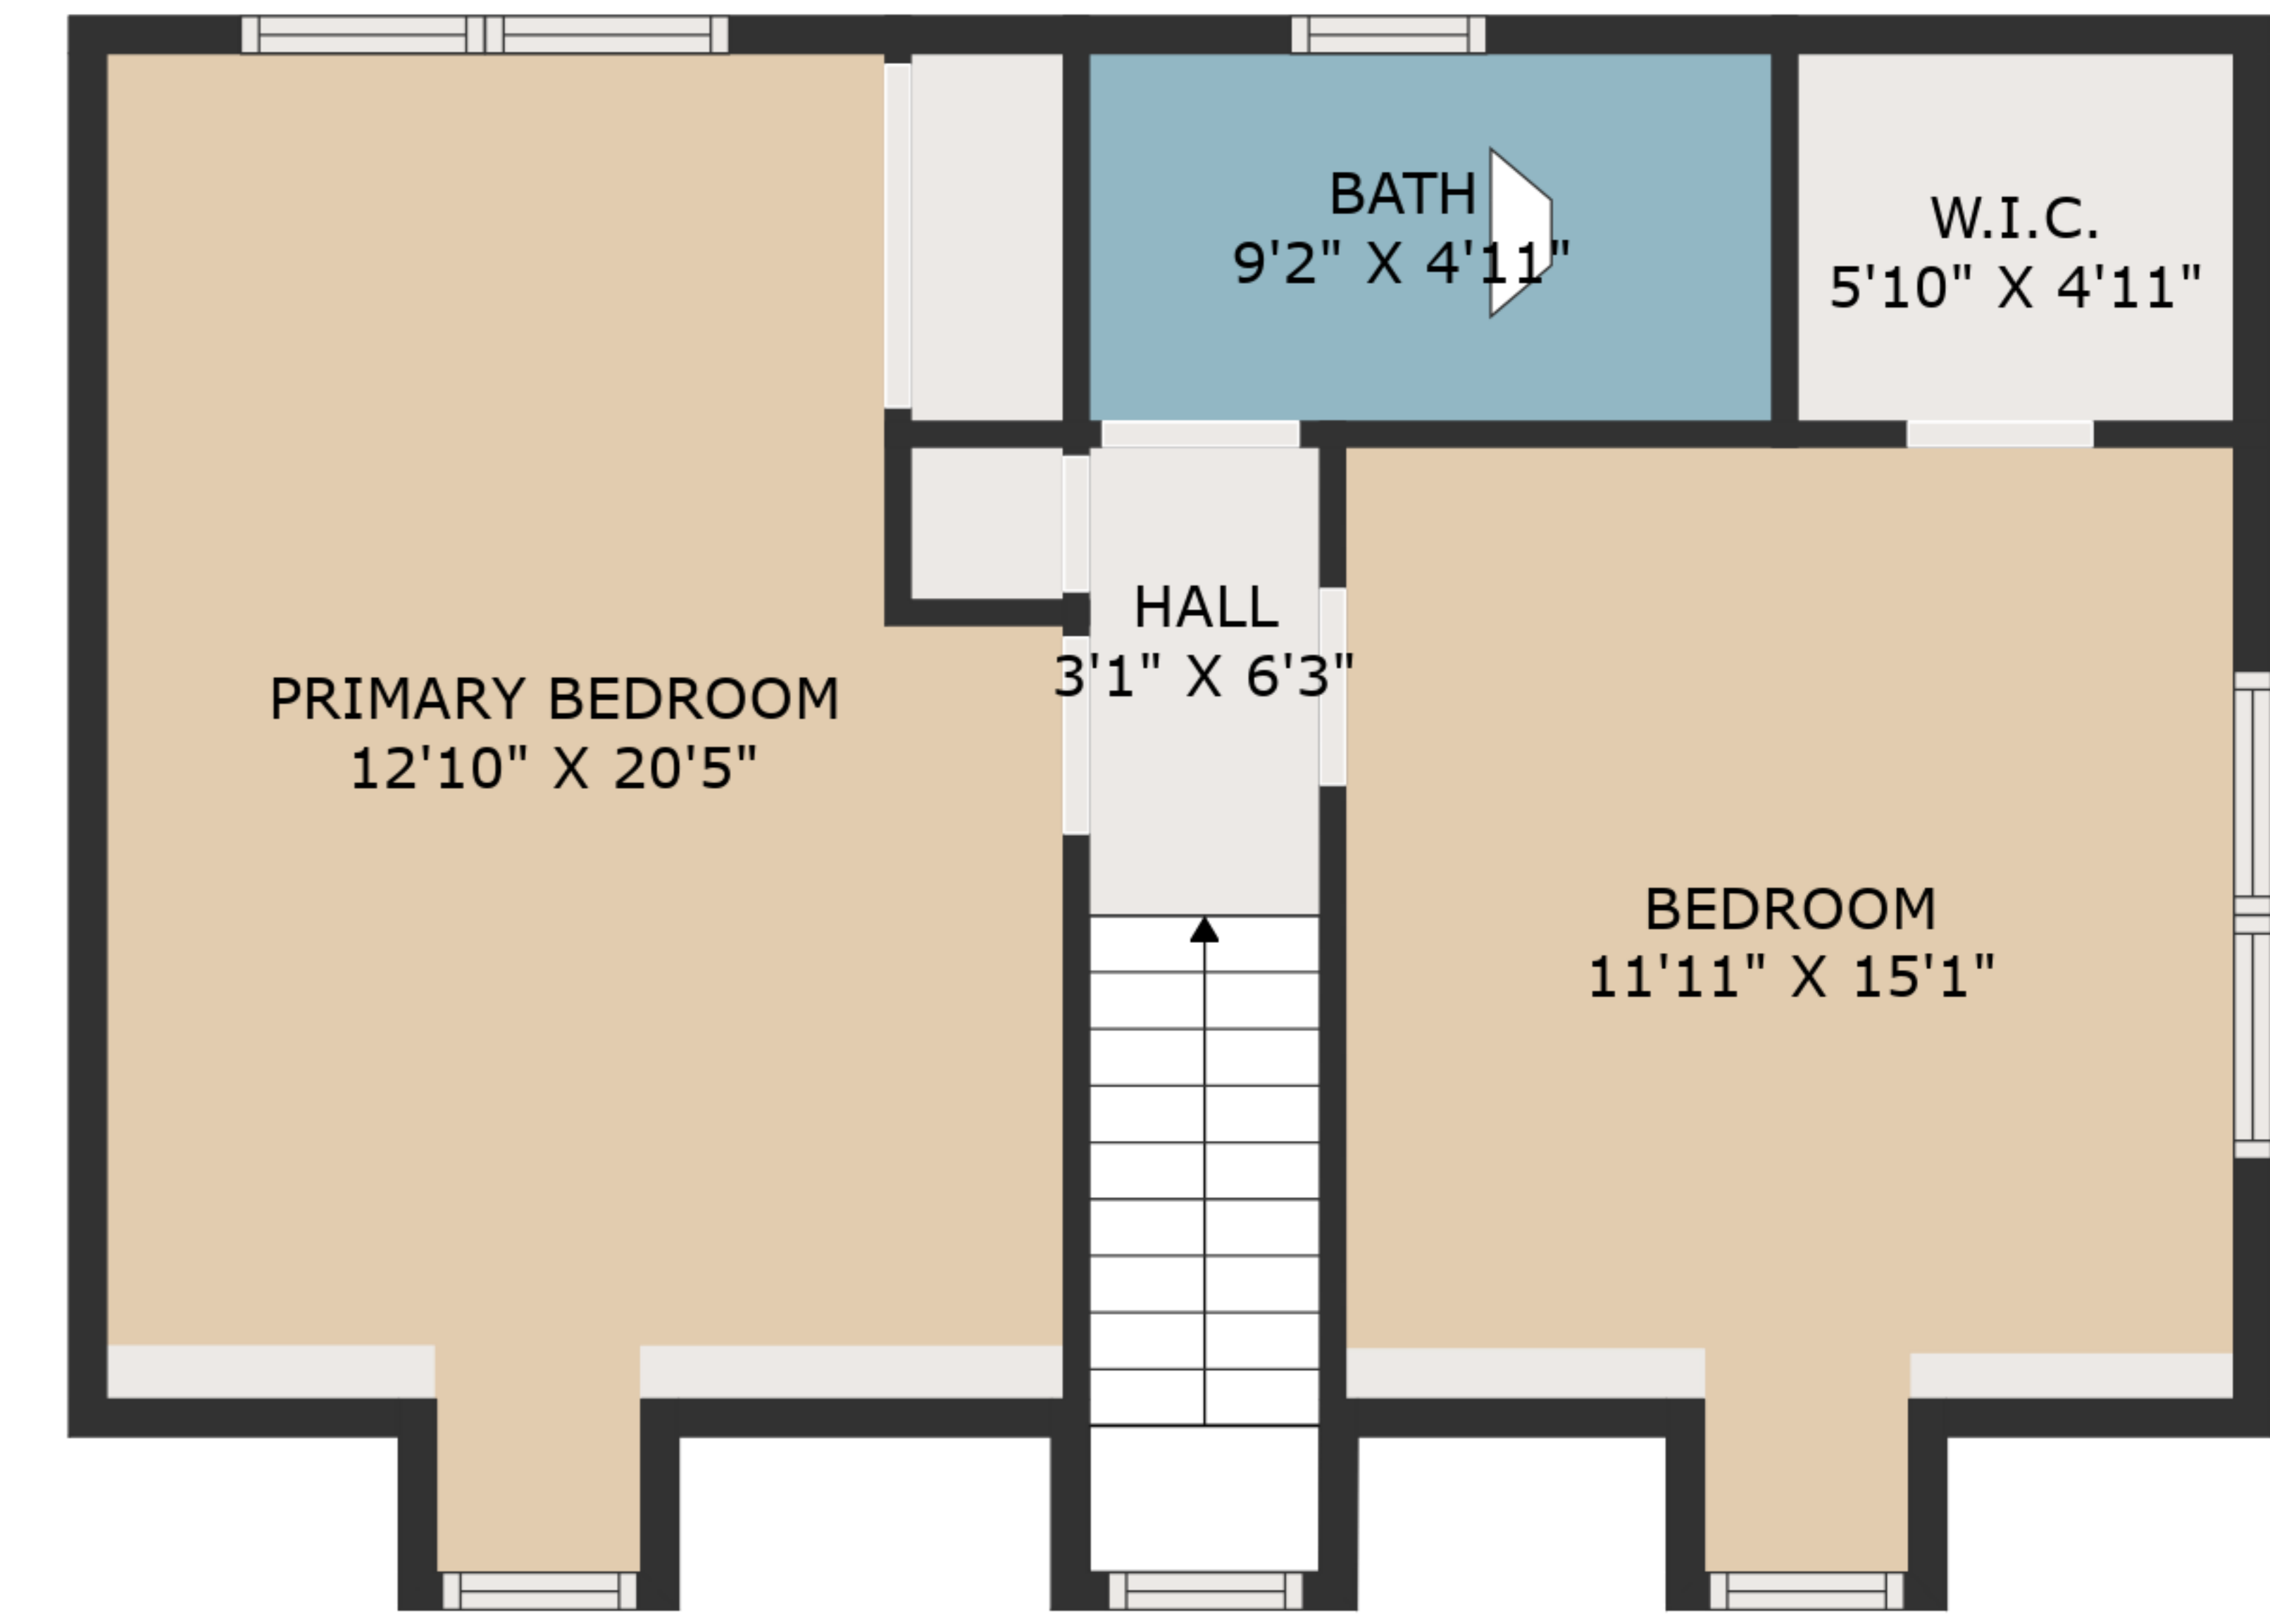

TOTAL: 1944 sq. ft
 FLOOR 1: 622 sq. ft, FLOOR 2: 798 sq. ft, FLOOR 3: 524 sq. ft
 EXCLUDED AREAS: LAUNDRY: 53 sq. ft, STORAGE: 7 sq. ft, GARAGE: 459 sq. ft,
 LOW CEILING: 13 sq. ft

MEASUREMENTS ARE DEEMED HIGHLY RELIABLE BUT NOT GUARANTEED.

FLOOR 2

FLOOR 3

FLOOR 1

TOTAL: 1944 sq. ft
 FLOOR 1: 622 sq. ft, FLOOR 2: 798 sq. ft, FLOOR 3: 524 sq. ft
 EXCLUDED AREAS: LAUNDRY: 53 sq. ft, STORAGE: 7 sq. ft, GARAGE: 459 sq. ft,
 LOW CEILING: 13 sq. ft