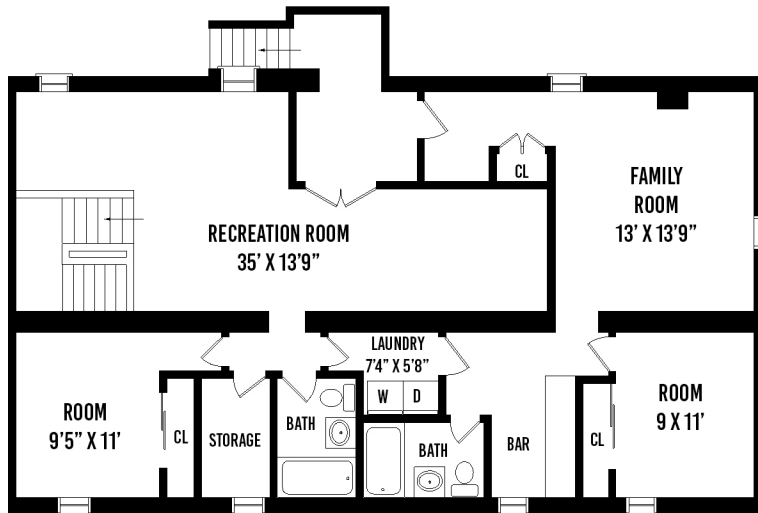

110-33 64TH RD APT 6B/A FOREST HILLS, NY

MAIN FLOOR

SECOND FLOOR

LOWER LEVEL