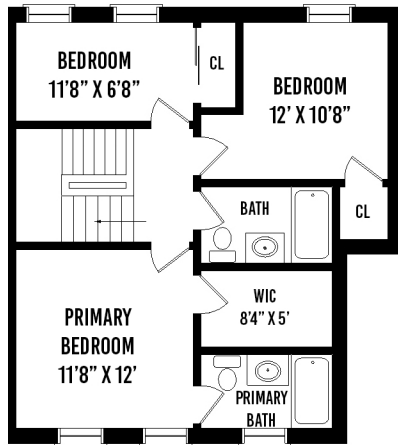

110-33 64TH RD APT 6B/A FOREST HILLS, NY

MAIN FLOOR

SECOND FLOOR

LOWER LEVEL