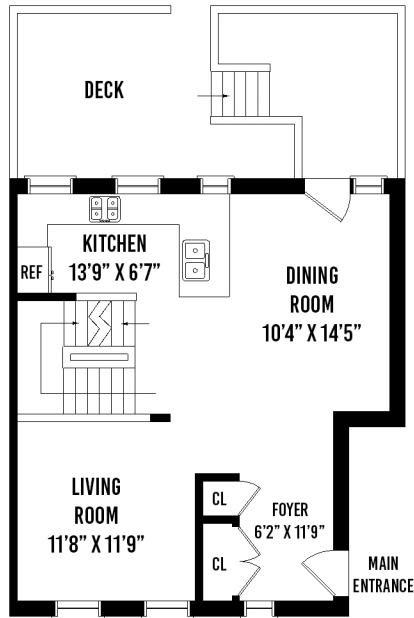

110-33 64TH RD APT 6B/A FOREST HILLS, NY

MAIN FLOOR

SECOND FLOOR

LOWER LEVEL