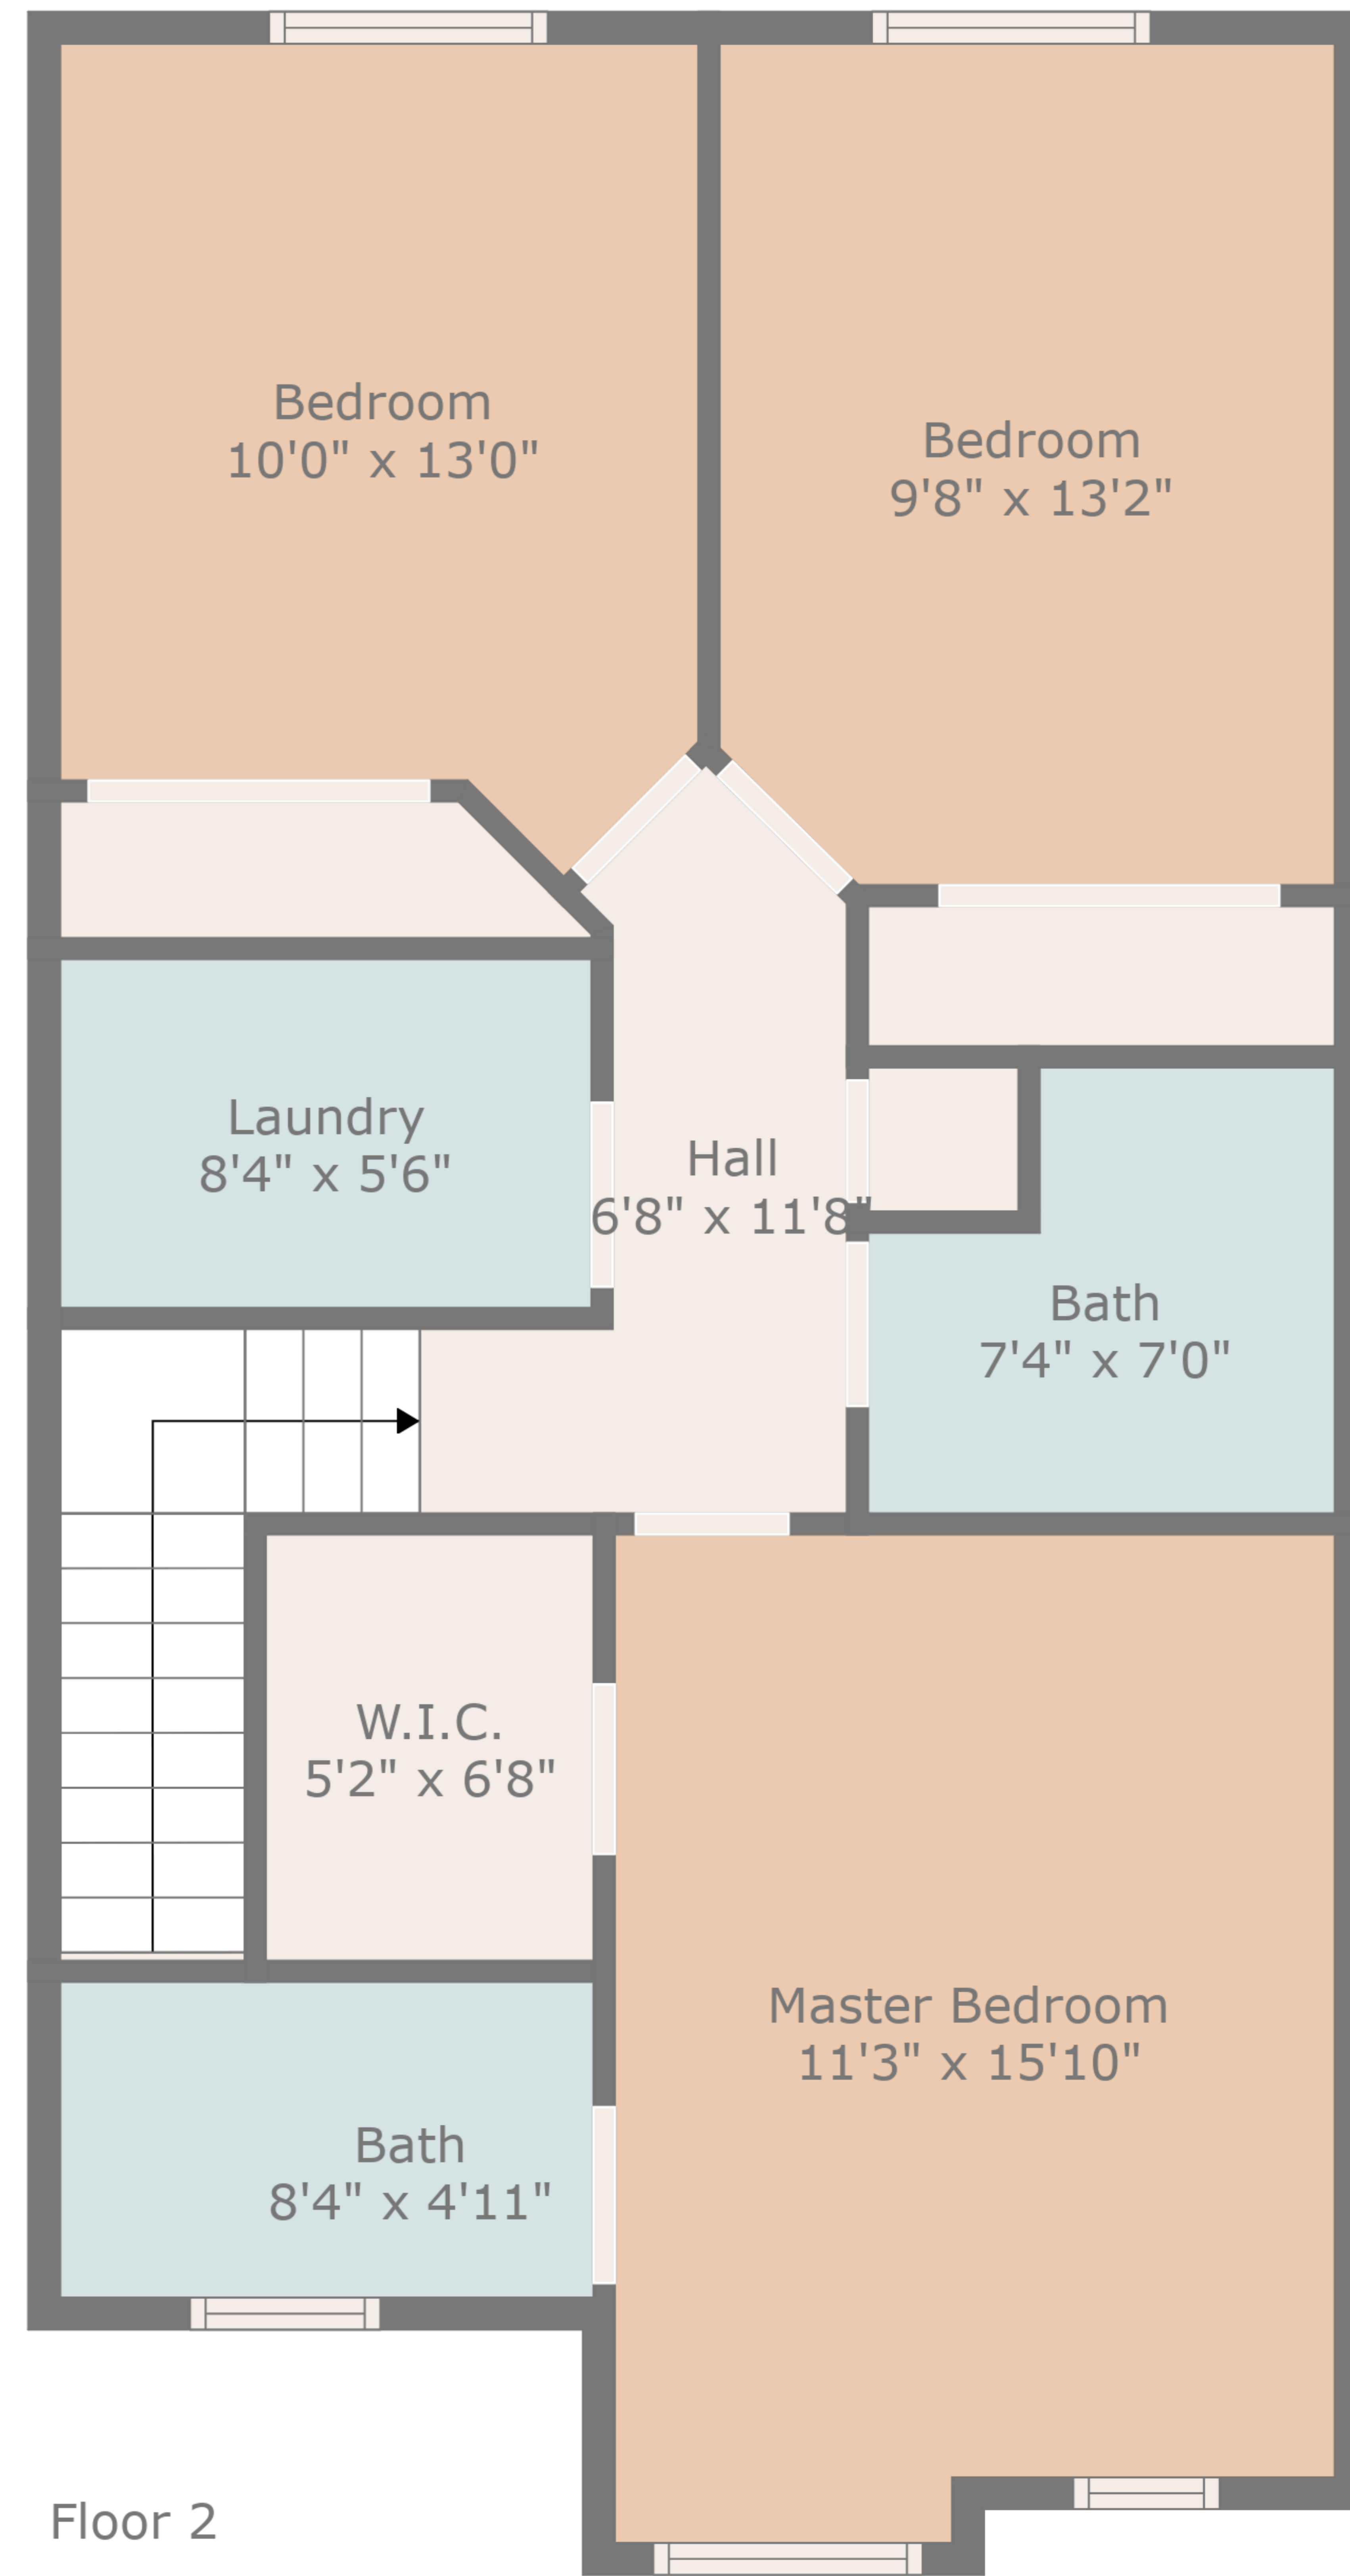

TOTAL: 1266 sq. ft

FLOOR 1: 522 sq. ft, FLOOR 2: 744 sq. ft

EXCLUDED AREAS: GARAGE: 214 sq. ft

TOTAL: 1266 sq. ft

FLOOR 1: 522 sq. ft, FLOOR 2: 744 sq. ft

EXCLUDED AREAS: GARAGE: 214 sq. ft

Floor 1

Floor 2