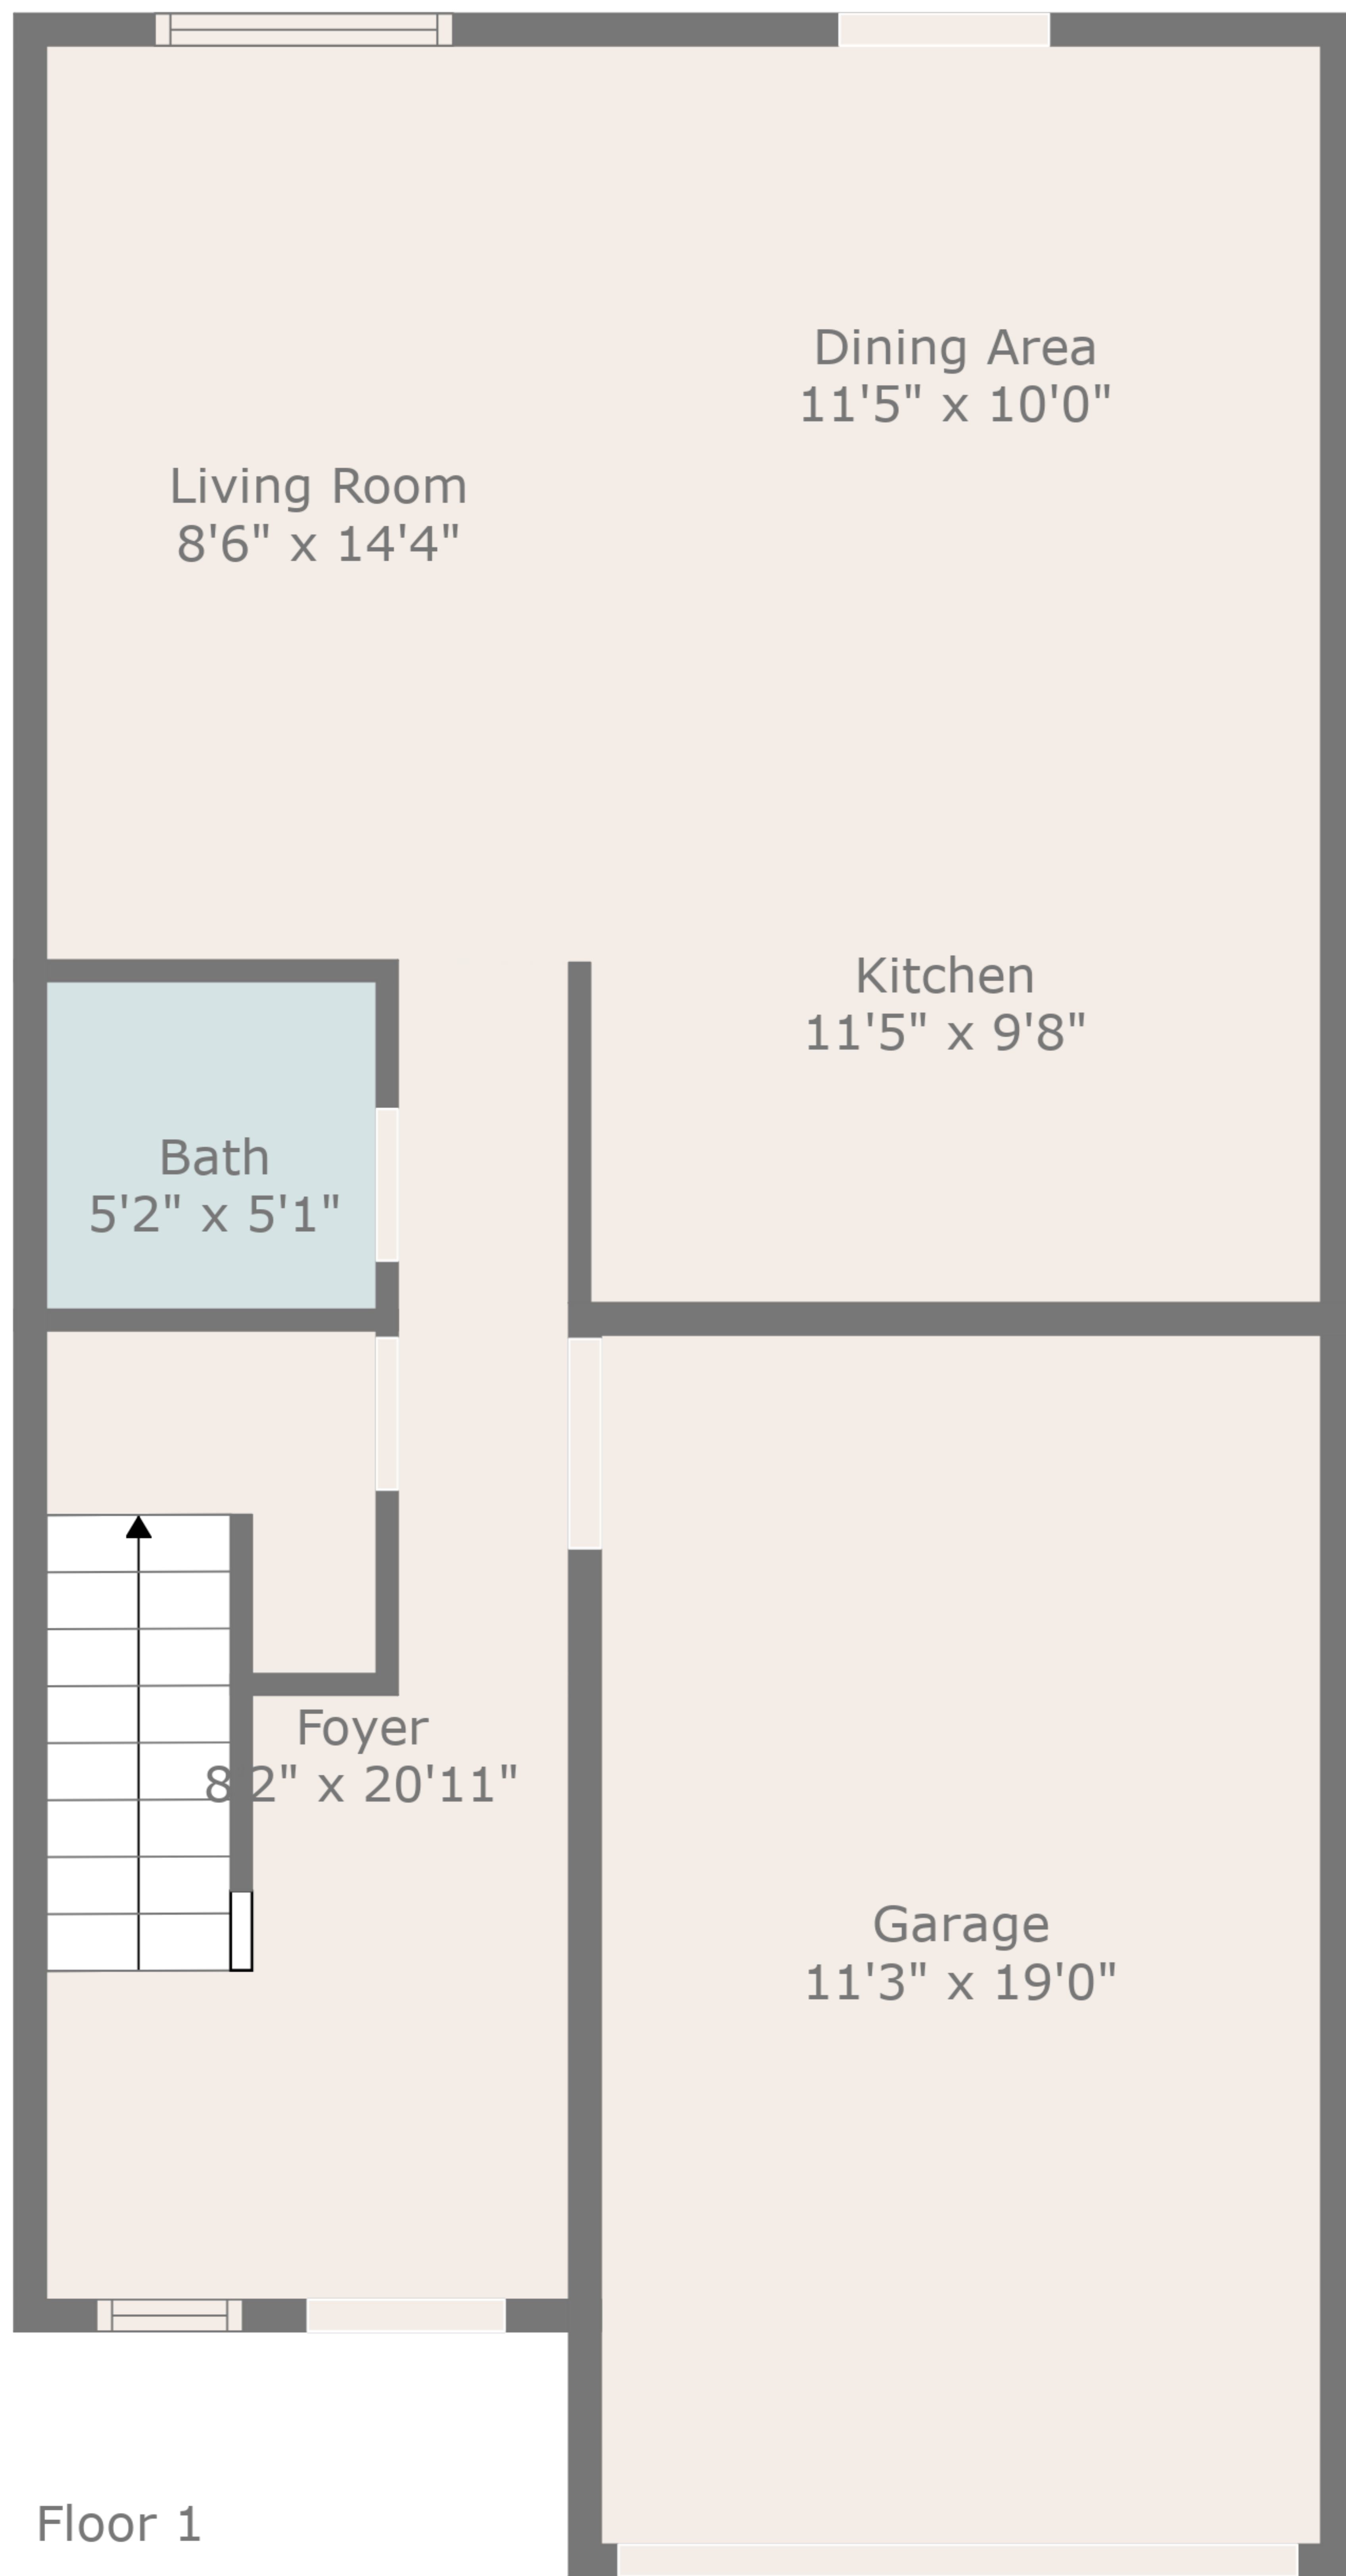

TOTAL: 1266 sq. ft

FLOOR 1: 522 sq. ft, FLOOR 2: 744 sq. ft

EXCLUDED AREAS: GARAGE: 214 sq. ft

TOTAL: 1266 sq. ft

FLOOR 1: 522 sq. ft, FLOOR 2: 744 sq. ft

EXCLUDED AREAS: GARAGE: 214 sq. ft

Floor 1

Floor 2