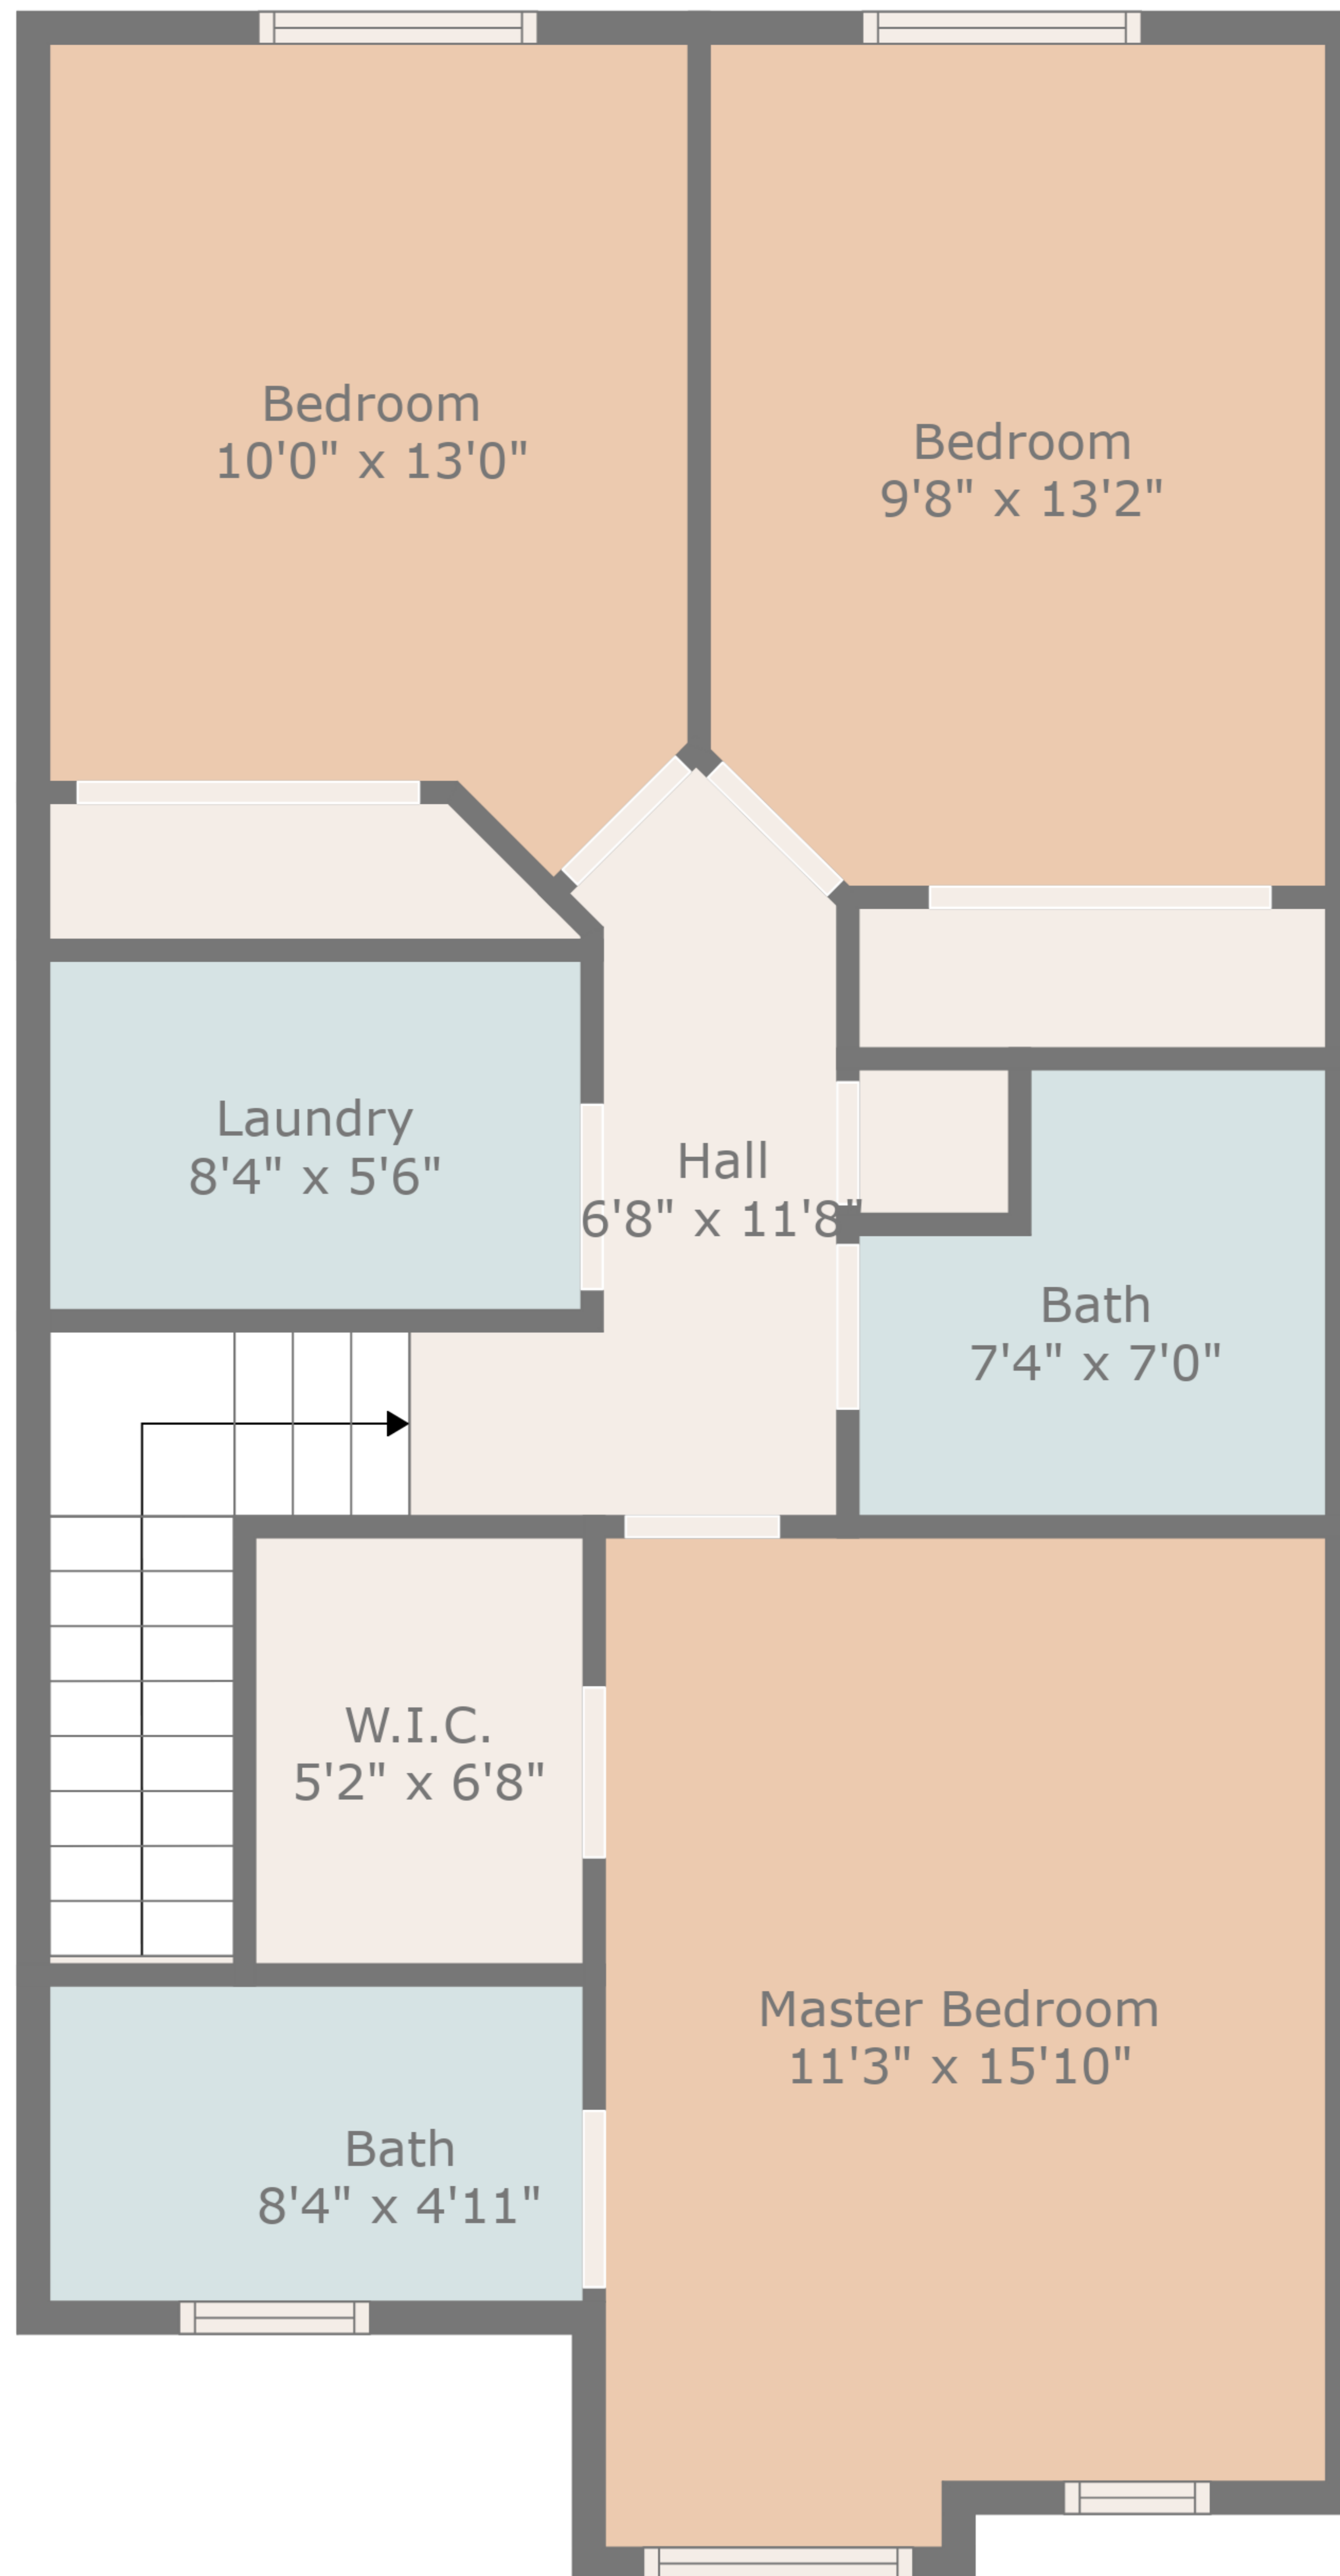

TOTAL: 1266 sq. ft

FLOOR 1: 522 sq. ft, FLOOR 2: 744 sq. ft

EXCLUDED AREAS: GARAGE: 214 sq. ft

TOTAL: 1266 sq. ft

FLOOR 1: 522 sq. ft, FLOOR 2: 744 sq. ft

EXCLUDED AREAS: GARAGE: 214 sq. ft

Floor 1

Floor 2