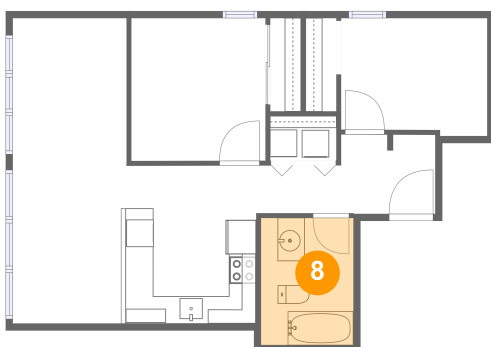

Dimensions: 8'5" x 14'1"
Area: 118 sq. ft
Counted as Living Area:
Yes

Heated: Yes
Finished: Yes
Enclosed: Yes
Contiguous:
Yes
Permitted: Yes
Wet Space: No
Addition: No
Conversion: No

1728 Northeast 45th Avenue, Hollywood, Portland, Multnomah County, Oregon, United

6 Floor 1 - Bedroom

Dimensions: 10'9" x 8'8"
Area: 90 sq. ft
Counted as Living Area:
Yes

Heated: Yes
Finished: Yes
Enclosed: Yes
Contiguous:
Yes
Permitted: Yes
Wet Space: No
Addition: No
Conversion: No

7 Floor 1 - Dining Area

Dimensions: 8'0" x 8'4"
Area: 70 sq. ft
Counted as Living Area:
Yes

Heated: Yes
Finished: Yes
Enclosed: Yes
Contiguous:
Yes
Permitted: Yes
Wet Space: No
Addition: No
Conversion: No

8 Floor 1 - Bath

Dimensions: 5'8" x 9'4"
Area: 64 sq. ft
Counted as Living Area:
Yes