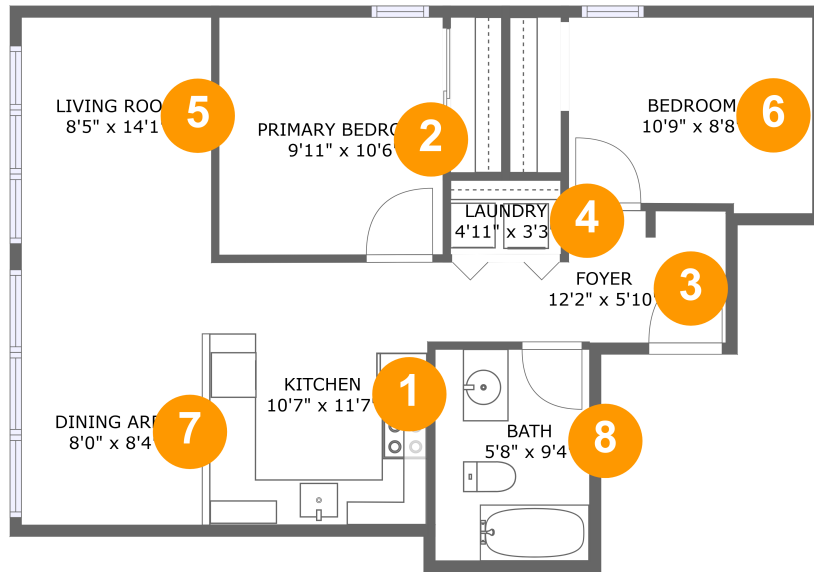

693 Gross Living Area sqft

1728 Northeast 45th Avenue, Hollywood, Portland, Multnomah County, Oregon, United

Room Dimensions

Floor 1

Total sqft: 693

Living area: 693

#	Room name	Dimensions	Area (sqft)	Counted as Living Area
1	Kitchen	10'7" x 11'7"	115 sq. ft	Yes
2	Primary Bedroom	9'11" x 10'6"	104 sq. ft	Yes
3	Foyer	12'2" x 5'10"	58 sq. ft	Yes
4	Laundry	4'11" x 3'3"	16 sq. ft	Yes
5	Living Room	8'5" x 14'1"	118 sq. ft	Yes
6	Bedroom	10'9" x 8'8"	90 sq. ft	Yes
7	Dining Area	8'0" x 8'4"	70 sq. ft	Yes
8	Bath	5'8" x 9'4"	64 sq. ft	Yes

1728 Northeast 45th Avenue, Hollywood, Portland, Multnomah County, Oregon, United

1 Floor 1 - Kitchen

Dimensions: 10'7" x 11'7"
Area: 115 sq. ft
Counted as Living Area:
Yes

Heated: Yes
Finished: Yes
Enclosed: Yes
Contiguous:
Yes
Permitted: Yes
Wet Space: No
Addition: No
Conversion: No

4 Floor 1 - Laundry

Dimensions: 4'11" x 3'3"
Area: 16 sq. ft
Counted as Living Area:
Yes

Heated: Yes
Finished: Yes
Enclosed: Yes
Contiguous:
Yes
Permitted: Yes
Wet Space: No
Addition: No
Conversion: No

5 Floor 1 - Living Room

6 Floor 1 - Bedroom

Dimensions: 10'9" x 8'8"
Area: 90 sq. ft
Counted as Living Area:
Yes

Heated: Yes
Finished: Yes
Enclosed: Yes
Contiguous:
Yes
Permitted: Yes
Wet Space: No
Addition: No
Conversion: No

7 Floor 1 - Dining Area