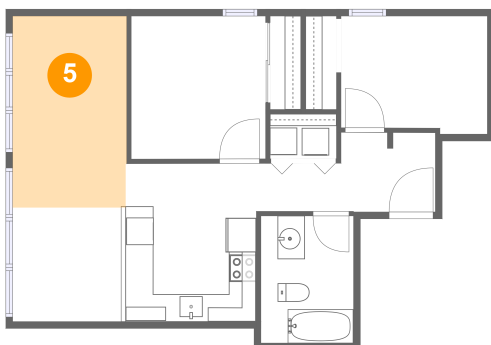

1728 Northeast 45th Avenue, Hollywood, Portland, Multnomah County, Oregon, United

3 Floor 1 - Foyer

Dimensions: 12'2" x 5'10"
Area: 58 sq. ft
Counted as Living Area:
Yes

Heated: Yes
Finished: Yes
Enclosed: Yes
Contiguous:
Yes
Permitted: Yes
Wet Space: No
Addition: No
Conversion: No

4 Floor 1 - Laundry

Dimensions: 4'11" x 3'3"
Area: 16 sq. ft
Counted as Living Area:
Yes

Heated: Yes
Finished: Yes
Enclosed: Yes
Contiguous:
Yes
Permitted: Yes
Wet Space: No
Addition: No
Conversion: No

5 Floor 1 - Living Room

Dimensions: 8'5" x 14'1"
Area: 118 sq. ft
Counted as Living Area:
Yes

Heated: Yes
Finished: Yes
Enclosed: Yes
Contiguous:
Yes
Permitted: Yes
Wet Space: No
Addition: No
Conversion: No

1728 Northeast 45th Avenue, Hollywood, Portland, Multnomah County, Oregon, United