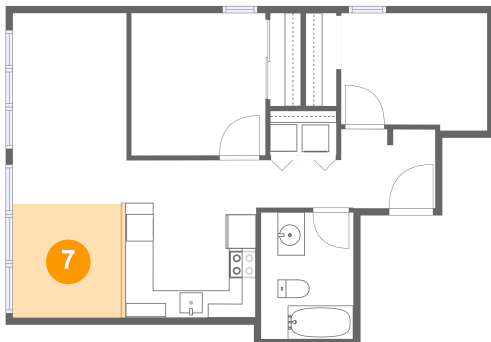

4 Floor 1 - Laundry

Dimensions: 4'11" x 3'3"
Area: 16 sq. ft
Counted as Living Area:
Yes

Heated: Yes
Finished: Yes
Enclosed: Yes
Contiguous:
Yes
Permitted: Yes
Wet Space: No
Addition: No
Conversion: No

5 Floor 1 - Living Room

Dimensions: 8'5" x 14'1"
Area: 118 sq. ft
Counted as Living Area:
Yes

Heated: Yes
Finished: Yes
Enclosed: Yes
Contiguous:
Yes
Permitted: Yes
Wet Space: No
Addition: No
Conversion: No

1728 Northeast 45th Avenue, Hollywood, Portland, Multnomah County, Oregon, United

6 Floor 1 - Bedroom

Dimensions: 10'9" x 8'8"
Area: 90 sq. ft
Counted as Living Area:
Yes

Heated: Yes
Finished: Yes
Enclosed: Yes
Contiguous:
Yes
Permitted: Yes
Wet Space: No
Addition: No
Conversion: No

7 Floor 1 - Dining Area