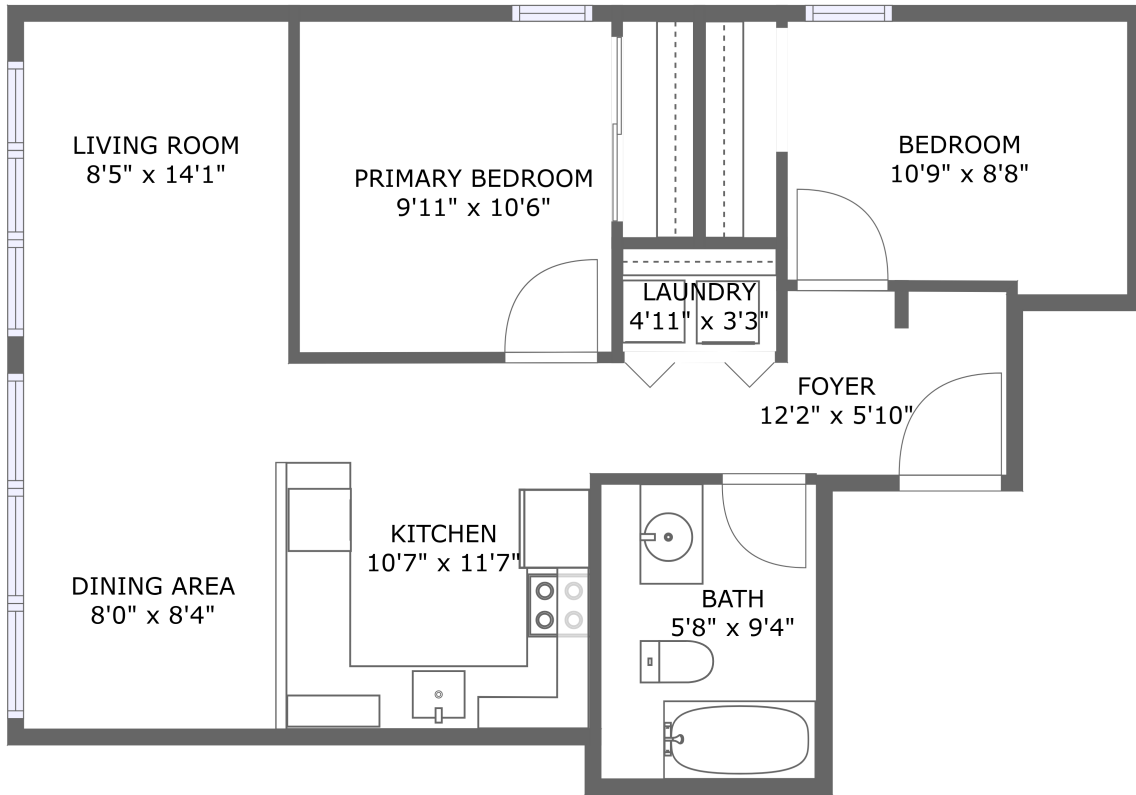

1728 Northeast 45th Avenue, Hollywood, Portland, Multnomah County, Oregon, United

FLOOR 1

Property Summary

1 floors

2 bedrooms

1 bathrooms

693 total sqft

0 garages

693 Gross Living Area sqft