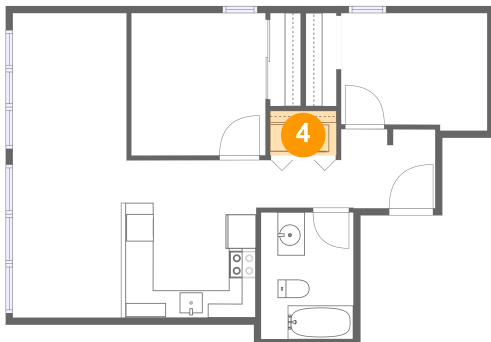

1728 Northeast 45th Avenue, Hollywood, Portland, Multnomah County, Oregon, United

3 Floor 1 - Foyer

Dimensions: 12'2" x 5'10"
Area: 58 sq. ft
Counted as Living Area:
Yes

Heated: Yes
Finished: Yes
Enclosed: Yes
Contiguous:
Yes
Permitted: Yes
Wet Space: No
Addition: No
Conversion: No

4 Floor 1 - Laundry

Dimensions: 4'11" x 3'3"
Area: 16 sq. ft
Counted as Living Area:
Yes

Heated: Yes
Finished: Yes
Enclosed: Yes
Contiguous:
Yes
Permitted: Yes
Wet Space: No
Addition: No
Conversion: No

5 Floor 1 - Living Room

Dimensions: 8'5" x 14'1"
Area: 118 sq. ft
Counted as Living Area:
Yes

Heated: Yes
Finished: Yes
Enclosed: Yes
Contiguous:
Yes
Permitted: Yes
Wet Space: No
Addition: No
Conversion: No

1728 Northeast 45th Avenue, Hollywood, Portland, Multnomah County, Oregon, United