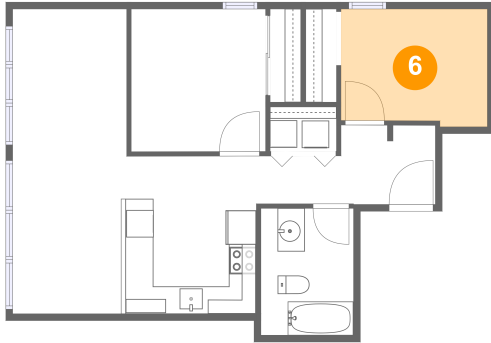

1728 Northeast 45th Avenue, Hollywood, Portland, Multnomah County, Oregon, United

3 Floor 1 - Foyer

Dimensions: 12'2" x 5'10"
Area: 58 sq. ft
Counted as Living Area:
Yes

Heated: Yes
Finished: Yes
Enclosed: Yes
Contiguous:
Yes
Permitted: Yes
Wet Space: No
Addition: No
Conversion: No

4 Floor 1 - Laundry

Dimensions: 4'11" x 3'3"
Area: 16 sq. ft
Counted as Living Area:
Yes

Heated: Yes
Finished: Yes
Enclosed: Yes
Contiguous:
Yes
Permitted: Yes
Wet Space: No
Addition: No
Conversion: No

5 Floor 1 - Living Room

Dimensions: 8'5" x 14'1"
Area: 118 sq. ft
Counted as Living Area:
Yes

Heated: Yes
Finished: Yes
Enclosed: Yes
Contiguous:
Yes
Permitted: Yes
Wet Space: No
Addition: No
Conversion: No

1728 Northeast 45th Avenue, Hollywood, Portland, Multnomah County, Oregon, United

6 Floor 1 - Bedroom

Dimensions: 10'9" x 8'8"
Area: 90 sq. ft
Counted as Living Area:
Yes

Heated: Yes
Finished: Yes
Enclosed: Yes
Contiguous:
Yes
Permitted: Yes
Wet Space: No
Addition: No
Conversion: No

7 Floor 1 - Dining Area