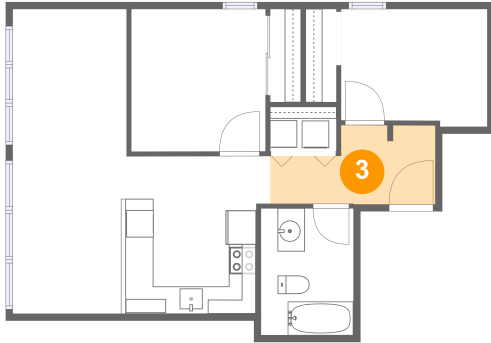

1728 Northeast 45th Avenue, Hollywood, Portland, Multnomah County, Oregon, United

1 Floor 1 - Kitchen

Dimensions: 10'7" x 11'7"
Area: 115 sq. ft
Counted as Living Area:
Yes

Heated: Yes
Finished: Yes
Enclosed: Yes
Contiguous:
Yes
Permitted: Yes
Wet Space: No
Addition: No
Conversion: No

2 Floor 1 - Primary Bedroom

Dimensions: 9'11" x 10'6"
Area: 104 sq. ft
Counted as Living Area:
Yes

Heated: Yes
Finished: Yes
Enclosed: Yes
Contiguous:
Yes
Permitted: Yes
Wet Space: No
Addition: No
Conversion: No

1728 Northeast 45th Avenue, Hollywood, Portland, Multnomah County, Oregon, United

3 Floor 1 - Foyer

Dimensions: 12'2" x 5'10"
Area: 58 sq. ft
Counted as Living Area:
Yes

Heated: Yes
Finished: Yes
Enclosed: Yes
Contiguous:
Yes
Permitted: Yes
Wet Space: No
Addition: No
Conversion: No

4 Floor 1 - Laundry

Dimensions: 4'11" x 3'3"
Area: 16 sq. ft
Counted as Living Area:
Yes

Heated: Yes
Finished: Yes
Enclosed: Yes
Contiguous:
Yes
Permitted: Yes
Wet Space: No
Addition: No
Conversion: No

5 Floor 1 - Living Room