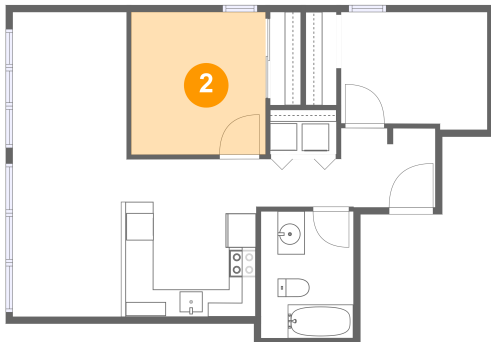

693 Gross Living Area sqft

1728 Northeast 45th Avenue, Hollywood, Portland, Multnomah County, Oregon, United

Room Dimensions

Floor 1

Total sqft: 693

Living area: 693

#	Room name	Dimensions	Area (sqft)	Counted as Living Area
1	Kitchen	10'7" x 11'7"	115 sq. ft	Yes
2	Primary Bedroom	9'11" x 10'6"	104 sq. ft	Yes
3	Foyer	12'2" x 5'10"	58 sq. ft	Yes
4	Laundry	4'11" x 3'3"	16 sq. ft	Yes
5	Living Room	8'5" x 14'1"	118 sq. ft	Yes
6	Bedroom	10'9" x 8'8"	90 sq. ft	Yes
7	Dining Area	8'0" x 8'4"	70 sq. ft	Yes
8	Bath	5'8" x 9'4"	64 sq. ft	Yes

1728 Northeast 45th Avenue, Hollywood, Portland, Multnomah County, Oregon, United

1 Floor 1 - Kitchen

Dimensions: 10'7" x 11'7"
Area: 115 sq. ft
Counted as Living Area:
Yes

Heated: Yes
Finished: Yes
Enclosed: Yes
Contiguous:
Yes
Permitted: Yes
Wet Space: No
Addition: No
Conversion: No

2 Floor 1 - Primary Bedroom

Dimensions: 9'11" x 10'6"
Area: 104 sq. ft
Counted as Living Area:
Yes

Heated: Yes
Finished: Yes
Enclosed: Yes
Contiguous:
Yes
Permitted: Yes
Wet Space: No
Addition: No
Conversion: No

1728 Northeast 45th Avenue, Hollywood, Portland, Multnomah County, Oregon, United

3 Floor 1 - Foyer

Dimensions: 12'2" x 5'10"
Area: 58 sq. ft
Counted as Living Area:
Yes

Heated: Yes
Finished: Yes
Enclosed: Yes
Contiguous:
Yes
Permitted: Yes
Wet Space: No
Addition: No
Conversion: No