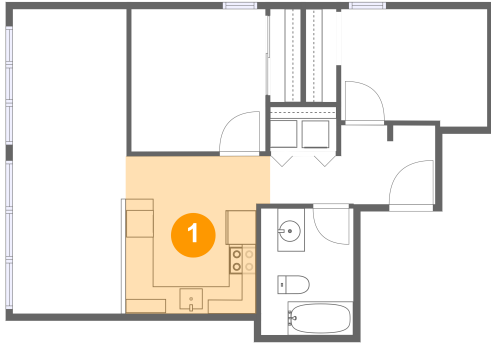

693 Gross Living Area sqft

1728 Northeast 45th Avenue, Hollywood, Portland, Multnomah County, Oregon, United

Room Dimensions

Floor 1

Total sqft: 693

Living area: 693

#	Room name	Dimensions	Area (sqft)	Counted as Living Area
1	Kitchen	10'7" x 11'7"	115 sq. ft	Yes
2	Primary Bedroom	9'11" x 10'6"	104 sq. ft	Yes
3	Foyer	12'2" x 5'10"	58 sq. ft	Yes
4	Laundry	4'11" x 3'3"	16 sq. ft	Yes
5	Living Room	8'5" x 14'1"	118 sq. ft	Yes
6	Bedroom	10'9" x 8'8"	90 sq. ft	Yes
7	Dining Area	8'0" x 8'4"	70 sq. ft	Yes
8	Bath	5'8" x 9'4"	64 sq. ft	Yes

1728 Northeast 45th Avenue, Hollywood, Portland, Multnomah County, Oregon, United

1 Floor 1 - Kitchen

Dimensions: 10'7" x 11'7"
Area: 115 sq. ft
Counted as Living Area:
Yes

Heated: Yes
Finished: Yes
Enclosed: Yes
Contiguous:
Yes
Permitted: Yes
Wet Space: No
Addition: No
Conversion: No

2 Floor 1 - Primary Bedroom

Dimensions: 9'11" x 10'6"
Area: 104 sq. ft
Counted as Living Area:
Yes

Heated: Yes
Finished: Yes
Enclosed: Yes
Contiguous:
Yes
Permitted: Yes
Wet Space: No
Addition: No
Conversion: No