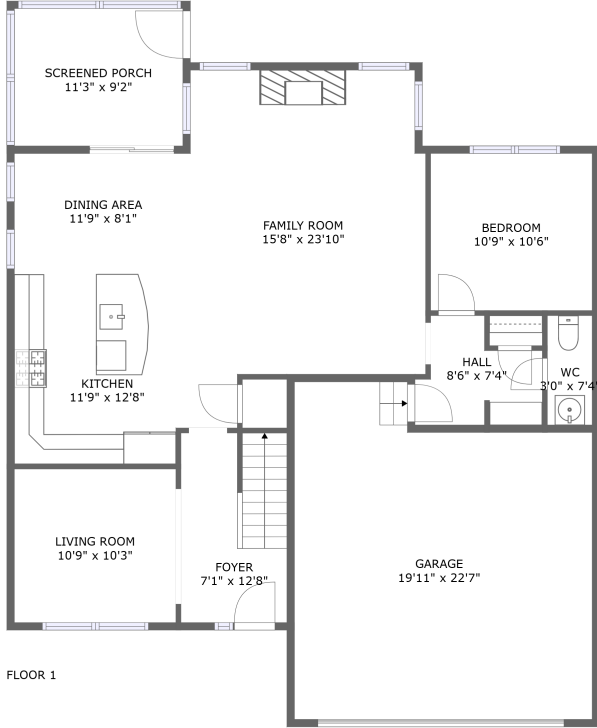

14312 Hiddenwell Court, Chester, Chesterfield County, Virginia, United States, 23831

Property Summary

1 garages

4 bedrooms

2 bathrooms

1 half baths

2 floors

2,337 Gross Living Area sqft

2,883 total sqft