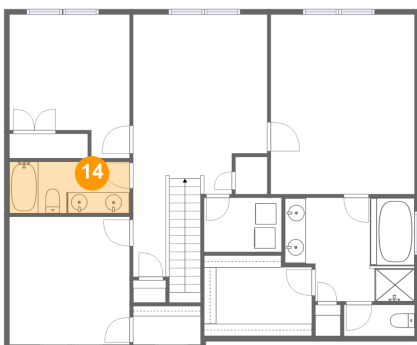

14 Floor 2 - Bath

Dimensions: 11'5" x 4'11"
Area: 56 sq. ft
Counted as Living Area:
Yes

Heated: Yes
Finished: Yes
Enclosed: Yes
Contiguous:
Yes
Permitted: Yes
Wet Space: Yes
Addition: No
Conversion: No