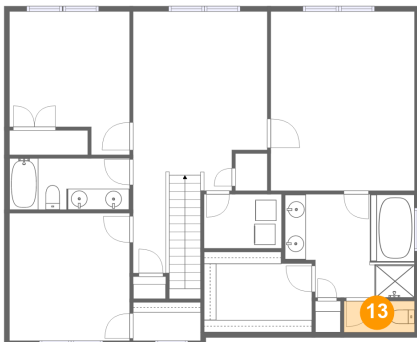

13 Floor 2 - Wc

Dimensions: 6'9" x 3'0"
Area: 20 sq. ft
Counted as Living Area:
Yes

Heated: Yes
Finished: Yes
Enclosed: Yes
Contiguous:
Yes
Permitted: Yes
Wet Space: Yes
Addition: No
Conversion: No