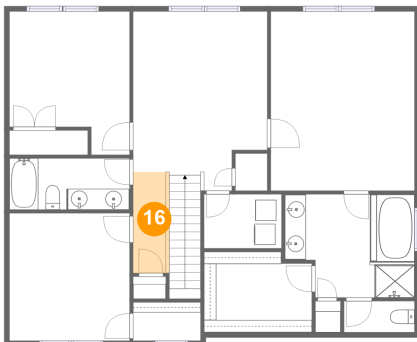

16 Floor 2 - Hall

Dimensions: 3'1" x 9'7"
Area: 33 sq. ft
Counted as Living Area:
Yes

Heated: Yes
Finished: Yes
Enclosed: Yes
Contiguous:
Yes
Permitted: Yes
Wet Space: No
Addition: No
Conversion: No