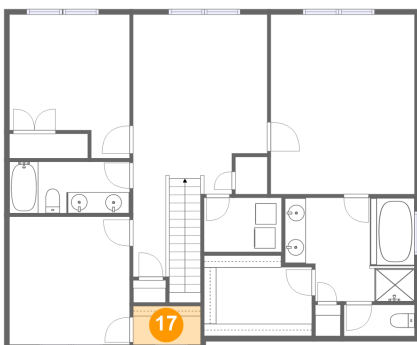

17 Floor 2 - W.i.c.

Dimensions: 6'5" x 3'8"
Area: 24 sq. ft
Counted as Living Area:
Yes

Heated: Yes
Finished: Yes
Enclosed: Yes
Contiguous:
Yes
Permitted: Yes
Wet Space: No
Addition: No
Conversion: No