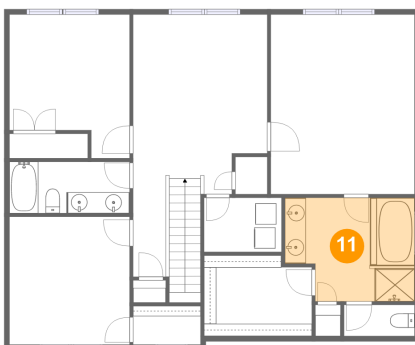

11 Floor 2 - Primary Bath

Dimensions: 12'4" x 9'10"
Area: 111 sq. ft
Counted as Living Area:
Yes

Heated: Yes
Finished: Yes
Enclosed: Yes
Contiguous:
Yes
Permitted: Yes
Wet Space: Yes
Addition: No
Conversion: No