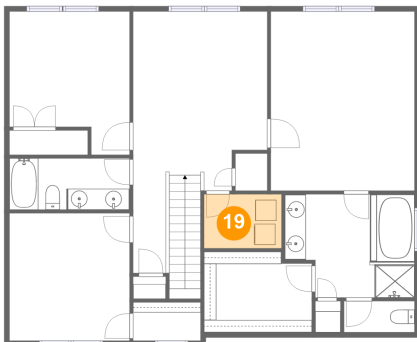

19 Floor 2 - Laundry

Dimensions: 7'4" x 5'2"
Area: 38 sq. ft
Counted as Living Area:
Yes

Heated: Yes
Finished: Yes
Enclosed: Yes
Contiguous:
Yes
Permitted: Yes
Wet Space: No
Addition: No
Conversion: No