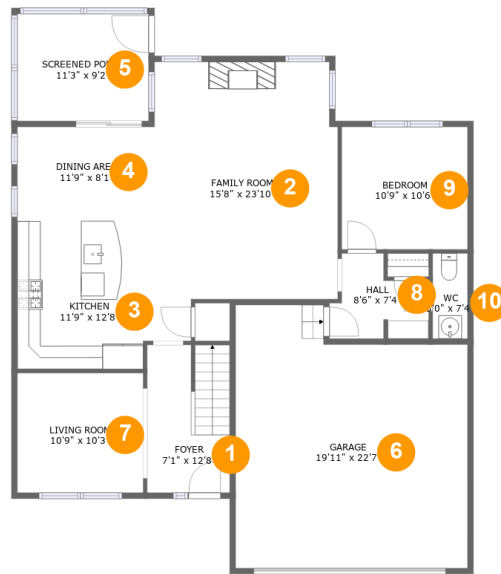

 **2,883** total sqft

14312 Hiddenwell Court, Chester, Chesterfield County, Virginia, United States, 23831

Room Dimensions

Floor 1

Total sqft: 1620

Living area: 1074

#	Room name	Dimensions	Area (sqft)	Counted as Living Area
1	Foyer	7'1" x 12'8"	88 sq. ft	Yes
2	Family Room	15'8" x 23'10"	326 sq. ft	Yes
3	Kitchen	11'9" x 12'8"	147 sq. ft	Yes
4	Dining Area	11'9" x 8'1"	95 sq. ft	Yes
5	Screened Porch	11'3" x 9'2"	103 sq. ft	No
6	Garage	19'11" x 22'7"	406 sq. ft	No
7	Living Room	10'9" x 10'3"	111 sq. ft	Yes
8	Hall	8'6" x 7'4"	48 sq. ft	Yes
9	Bedroom	10'9" x 10'6"	113 sq. ft	Yes
10	Wc	3'0" x 7'4"	22 sq. ft	Yes

14312 Hiddenwell Court, Chester, Chesterfield County, Virginia, United States, 23831

Room Dimensions

Floor 2

Total sqft: 1263

Living area: 1263

#	Room name	Dimensions	Area (sqft)	Counted as Living Area
11	Primary Bath	12'4" x 9'10"	111 sq. ft	Yes
12	Primary Bedroom	13'8" x 17'1"	234 sq. ft	Yes
13	Wc	6'9" x 3'0"	20 sq. ft	Yes
14	Bath	11'5" x 4'11"	56 sq. ft	Yes
15	Bedroom	11'5" x 12'2"	139 sq. ft	Yes
16	Hall	3'1" x 9'7"	33 sq. ft	Yes
17	W.i.c.	6'5" x 3'8"	24 sq. ft	Yes
18	Hall	12'9" x 17'1"	229 sq. ft	Yes
19	Laundry	7'4" x 5'2"	38 sq. ft	Yes
20	W.i.c.	10'3" x 7'8"	75 sq. ft	Yes
21	Bedroom	11'5" x 13'8"	135 sq. ft	Yes

Dimensions: 11'5" x 4'11"
Area: 56 sq. ft
Counted as Living Area:
Yes

Heated: Yes
Finished: Yes
Enclosed: Yes
Contiguous:
Yes
Permitted: Yes
Wet Space: Yes
Addition: No
Conversion: No

14312 Hiddenwell Court, Chester, Chesterfield County, Virginia, United States, 23831

Dimensions: 6'5" x 3'8"
Area: 24 sq. ft
Counted as Living Area:
Yes

Heated: Yes
Finished: Yes
Enclosed: Yes
Contiguous:
Yes
Permitted: Yes
Wet Space: No
Addition: No
Conversion: No

14312 Hiddenwell Court, Chester, Chesterfield County, Virginia, United States, 23831