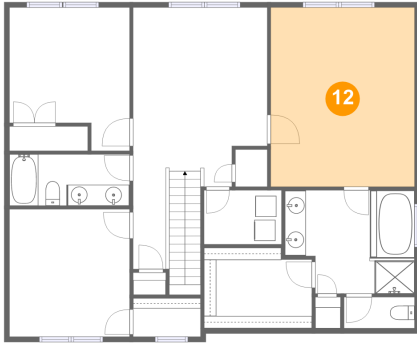

14312 Hiddenwell Court, Chester, Chesterfield County, Virginia, United States, 23831

12 Floor 2 - Primary Bedroom

Dimensions: 13'8" x 17'1"
Area: 234 sq. ft
Counted as Living Area:
Yes

Heated: Yes
Finished: Yes
Enclosed: Yes
Contiguous:
Yes
Permitted: Yes
Wet Space: No
Addition: No
Conversion: No