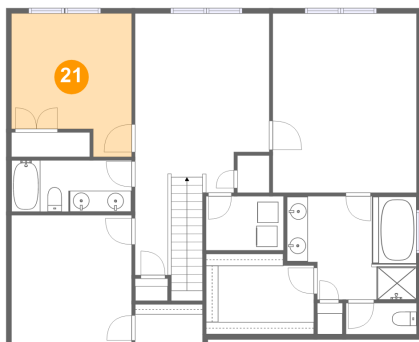

14312 Hiddenwell Court, Chester, Chesterfield County, Virginia, United States, 23831

21 Floor 2 - Bedroom

Dimensions: 11'5" x 13'8"
Area: 135 sq. ft
Counted as Living Area:
Yes

Heated: Yes
Finished: Yes
Enclosed: Yes
Contiguous:
Yes
Permitted: Yes
Wet Space: No
Addition: No
Conversion: No