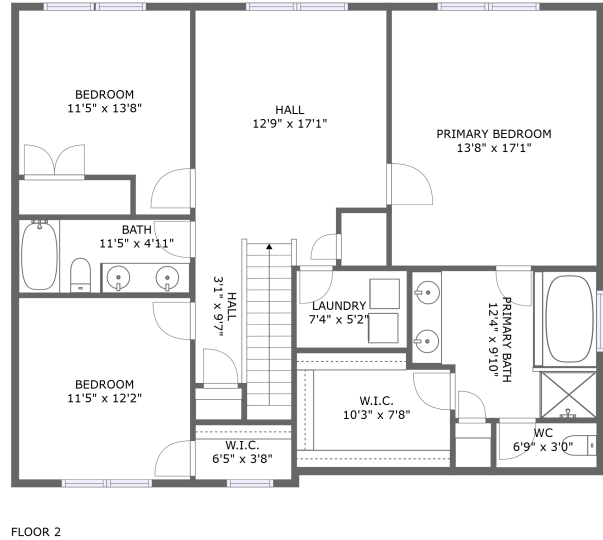

14312 Hiddenwell Court, Chester, Chesterfield County, Virginia, United States, 23831

Property Summary

1 garages

4 bedrooms

2 bathrooms

1 half baths

2 floors

2,337 Gross Living Area sqft

2,883 total sqft