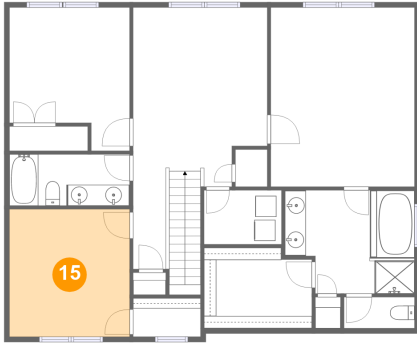

14312 Hiddenwell Court, Chester, Chesterfield County, Virginia, United States, 23831

15 Floor 2 - Bedroom

Dimensions: 11'5" x 12'2"
Area: 139 sq. ft
Counted as Living Area:
Yes

Heated: Yes
Finished: Yes
Enclosed: Yes
Contiguous:
Yes
Permitted: Yes
Wet Space: No
Addition: No
Conversion: No