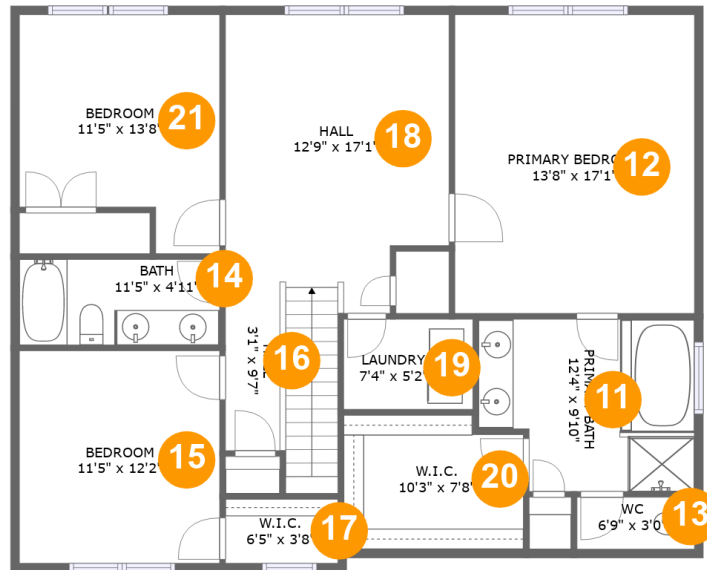

 **2,883** total sqft

14312 Hiddenwell Court, Chester, Chesterfield County, Virginia, United States, 23831

Room Dimensions

Floor 1

Total sqft: 1620

Living area: 1074

#	Room name	Dimensions	Area (sqft)	Counted as Living Area
1	Foyer	7'1" x 12'8"	88 sq. ft	Yes
2	Family Room	15'8" x 23'10"	326 sq. ft	Yes
3	Kitchen	11'9" x 12'8"	147 sq. ft	Yes
4	Dining Area	11'9" x 8'1"	95 sq. ft	Yes
5	Screened Porch	11'3" x 9'2"	103 sq. ft	No
6	Garage	19'11" x 22'7"	406 sq. ft	No
7	Living Room	10'9" x 10'3"	111 sq. ft	Yes
8	Hall	8'6" x 7'4"	48 sq. ft	Yes
9	Bedroom	10'9" x 10'6"	113 sq. ft	Yes
10	Wc	3'0" x 7'4"	22 sq. ft	Yes

14312 Hiddenwell Court, Chester, Chesterfield County, Virginia, United States, 23831

Room Dimensions

Floor 2

Total sqft: 1263

Living area: 1263

#	Room name	Dimensions	Area (sqft)	Counted as Living Area
11	Primary Bath	12'4" x 9'10"	111 sq. ft	Yes
12	Primary Bedroom	13'8" x 17'1"	234 sq. ft	Yes
13	Wc	6'9" x 3'0"	20 sq. ft	Yes
14	Bath	11'5" x 4'11"	56 sq. ft	Yes
15	Bedroom	11'5" x 12'2"	139 sq. ft	Yes
16	Hall	3'1" x 9'7"	33 sq. ft	Yes
17	W.i.c.	6'5" x 3'8"	24 sq. ft	Yes
18	Hall	12'9" x 17'1"	229 sq. ft	Yes
19	Laundry	7'4" x 5'2"	38 sq. ft	Yes
20	W.i.c.	10'3" x 7'8"	75 sq. ft	Yes
21	Bedroom	11'5" x 13'8"	135 sq. ft	Yes

Dimensions: 11'5" x 4'11"
Area: 56 sq. ft
Counted as Living Area:
Yes

Heated: Yes
Finished: Yes
Enclosed: Yes
Contiguous:
Yes
Permitted: Yes
Wet Space: Yes
Addition: No
Conversion: No

14312 Hiddenwell Court, Chester, Chesterfield County, Virginia, United States, 23831

Dimensions: 6'5" x 3'8"
Area: 24 sq. ft
Counted as Living Area:
Yes

Heated: Yes
Finished: Yes
Enclosed: Yes
Contiguous:
Yes
Permitted: Yes
Wet Space: No
Addition: No
Conversion: No

14312 Hiddenwell Court, Chester, Chesterfield County, Virginia, United States, 23831