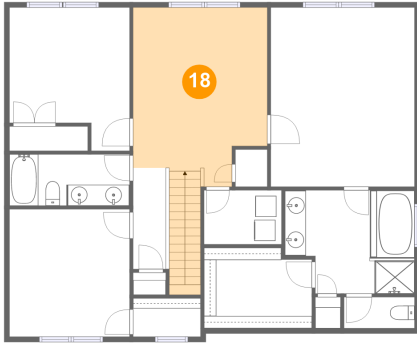

14312 Hiddenwell Court, Chester, Chesterfield County, Virginia, United States, 23831

18 Floor 2 - Hall

Dimensions: 12'9" x 17'1"
Area: 229 sq. ft
Counted as Living Area:
Yes

Heated: Yes
Finished: Yes
Enclosed: Yes
Contiguous:
Yes
Permitted: Yes
Wet Space: No
Addition: No
Conversion: No