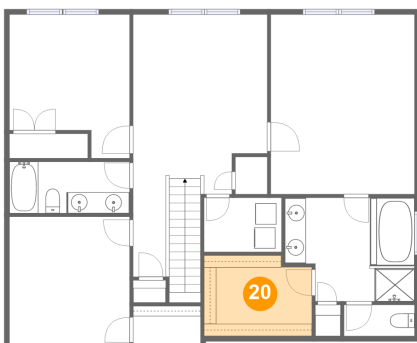

18 Floor 2 - Hall

Dimensions: 12'9" x 17'1"
Area: 229 sq. ft
Counted as Living Area:
Yes

Heated: Yes
Finished: Yes
Enclosed: Yes
Contiguous:
Yes
Permitted: Yes
Wet Space: No
Addition: No
Conversion: No

19 Floor 2 - Laundry

Dimensions: 7'4" x 5'2"
Area: 38 sq. ft
Counted as Living Area:
Yes

Heated: Yes
Finished: Yes
Enclosed: Yes
Contiguous:
Yes
Permitted: Yes
Wet Space: No
Addition: No
Conversion: No

20 Floor 2 - W.i.c.

Dimensions: 10'3" x 7'8"
Area: 75 sq. ft
Counted as Living Area:
Yes