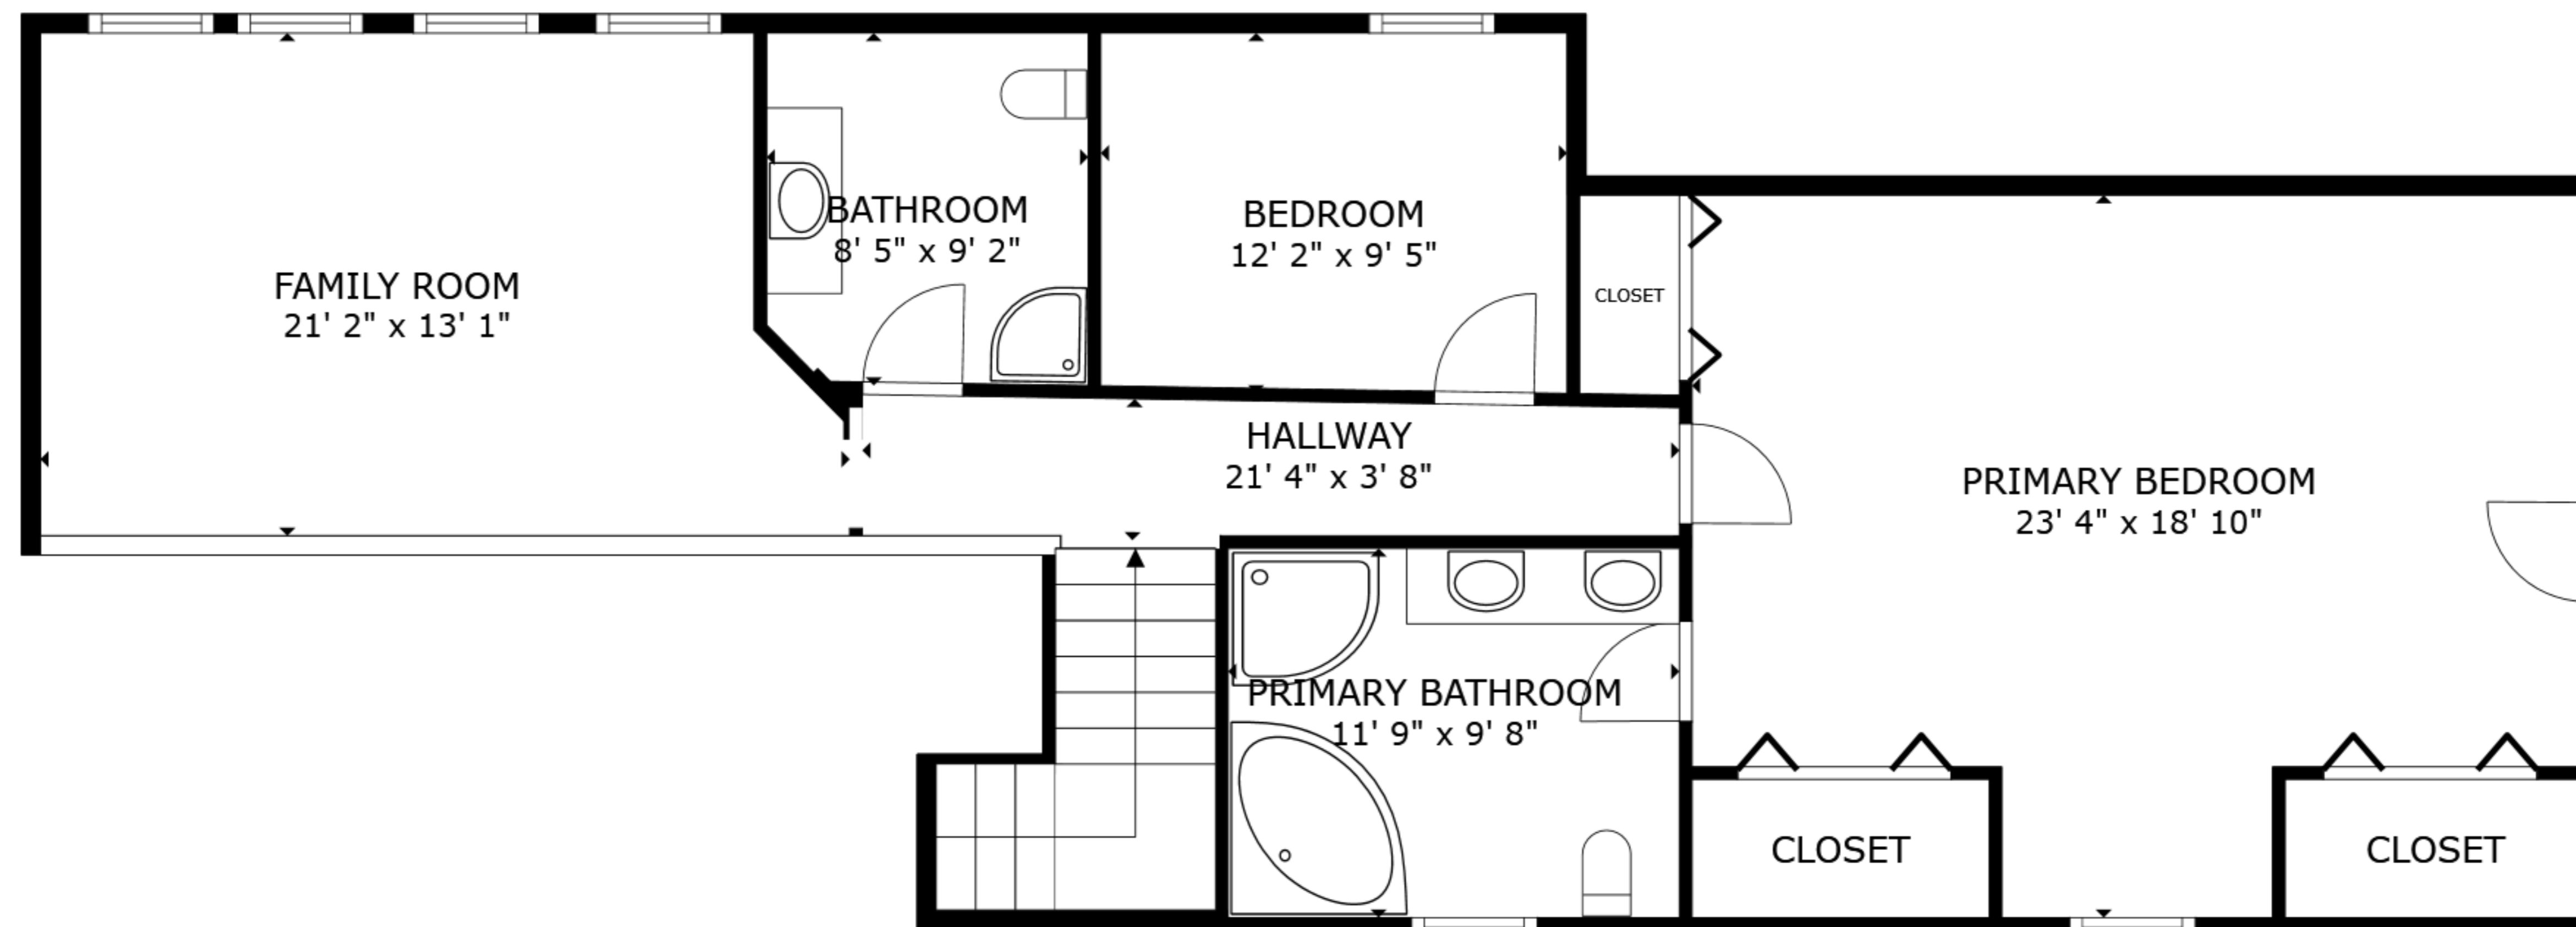

FLOOR 1

FLOOR 2

GROSS INTERNAL AREA
 FLOOR 1 1,048 sq.ft. FLOOR 2 1,166 sq.ft.
 TOTAL : 2,214 sq.ft.

SIZES AND DIMENSIONS ARE APPROXIMATE, ACTUAL MAY VARY.