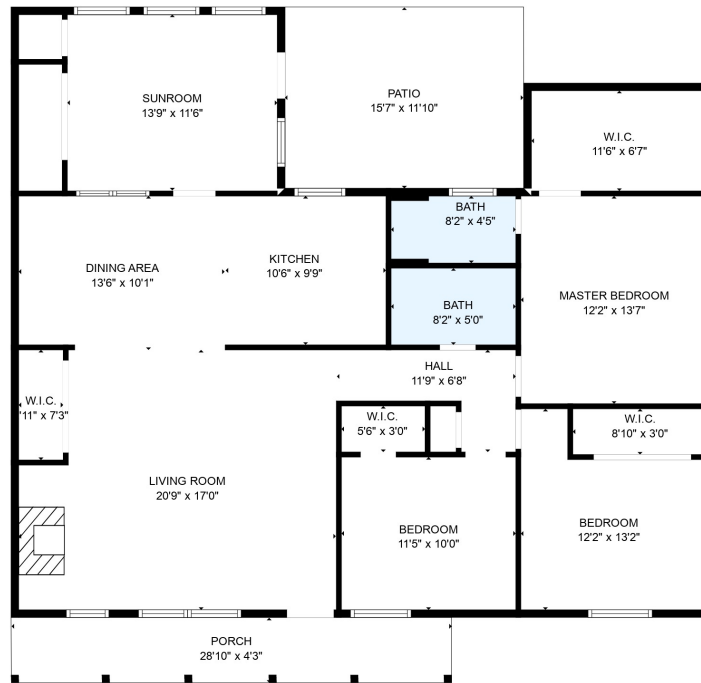

FLOOR 1

FLOOR 2

Total scanned area: 2406 sq. ft

Total scanned area: 2406 sq. ft

FLOOR PLAN CREATED BY CUBICASA APP. MEASUREMENTS DEEMED HIGHLY RELIABLE BUT NOT GUARANTEED.

STORAGE
7'8" x 9'7"

ROOM
15'4" x 19'8"

STORAGE
7'8" x 9'9"

Total scanned area: 2406 sq. ft

FLOOR PLAN CREATED BY CUBICASA APP. MEASUREMENTS DEEMED HIGHLY RELIABLE BUT NOT GUARANTEED.