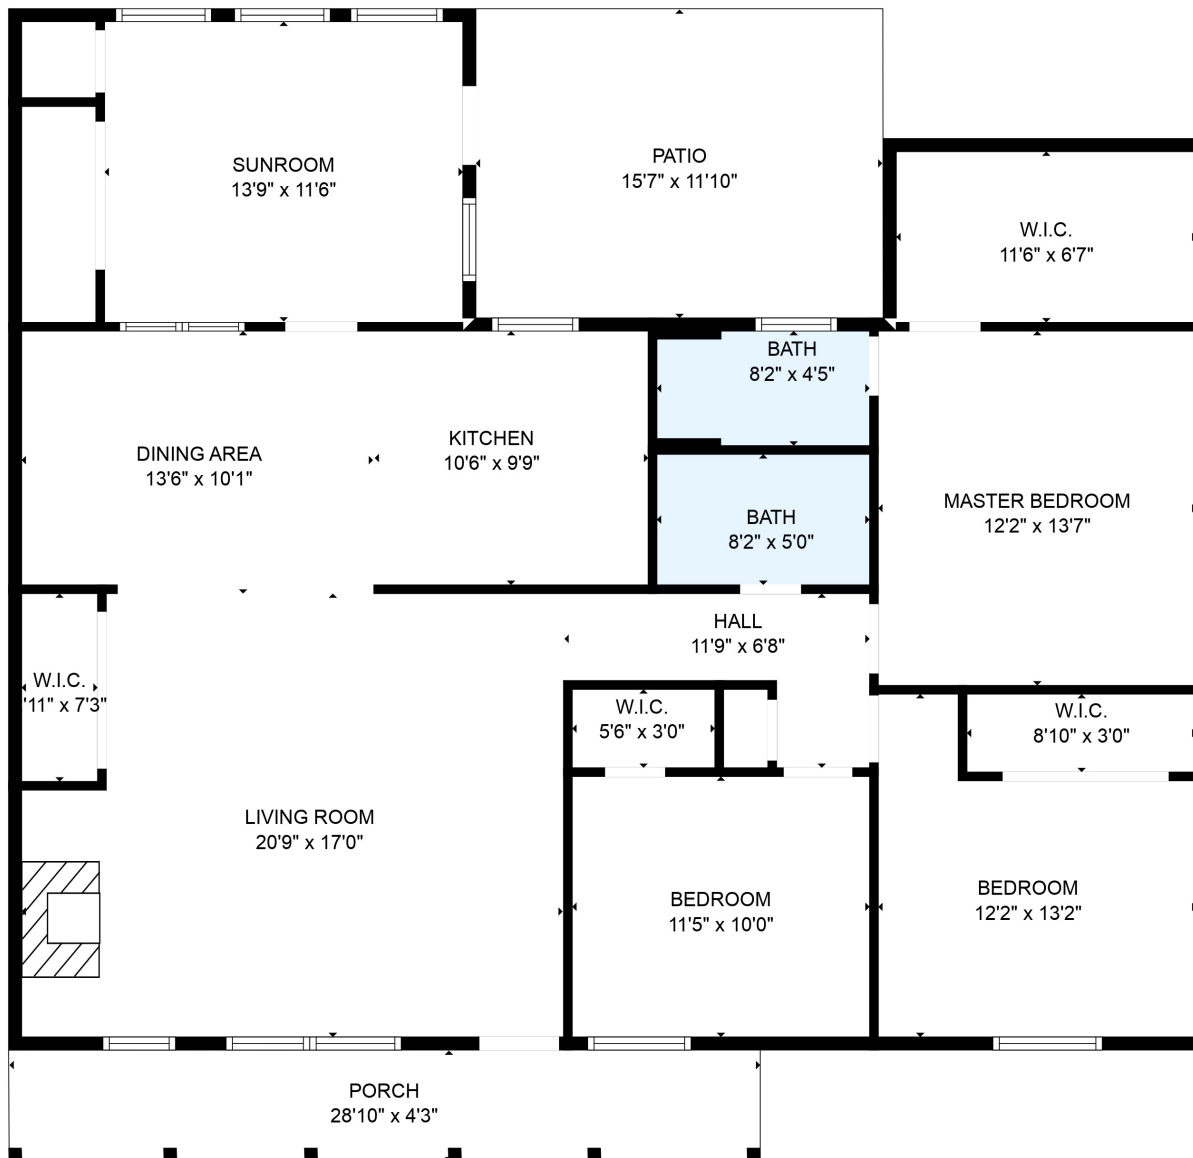

FLOOR 1

FLOOR 2

Total scanned area: 2406 sq. ft

Total scanned area: 2406 sq. ft

FLOOR PLAN CREATED BY CUBICASA APP. MEASUREMENTS DEEMED HIGHLY RELIABLE BUT NOT GUARANTEED.

STORAGE
7'8" x 9'7"

ROOM
15'4" x 19'8"

STORAGE
7'8" x 9'9"

Total scanned area: 2406 sq. ft

FLOOR PLAN CREATED BY CUBICASA APP. MEASUREMENTS DEEMED HIGHLY RELIABLE BUT NOT GUARANTEED.