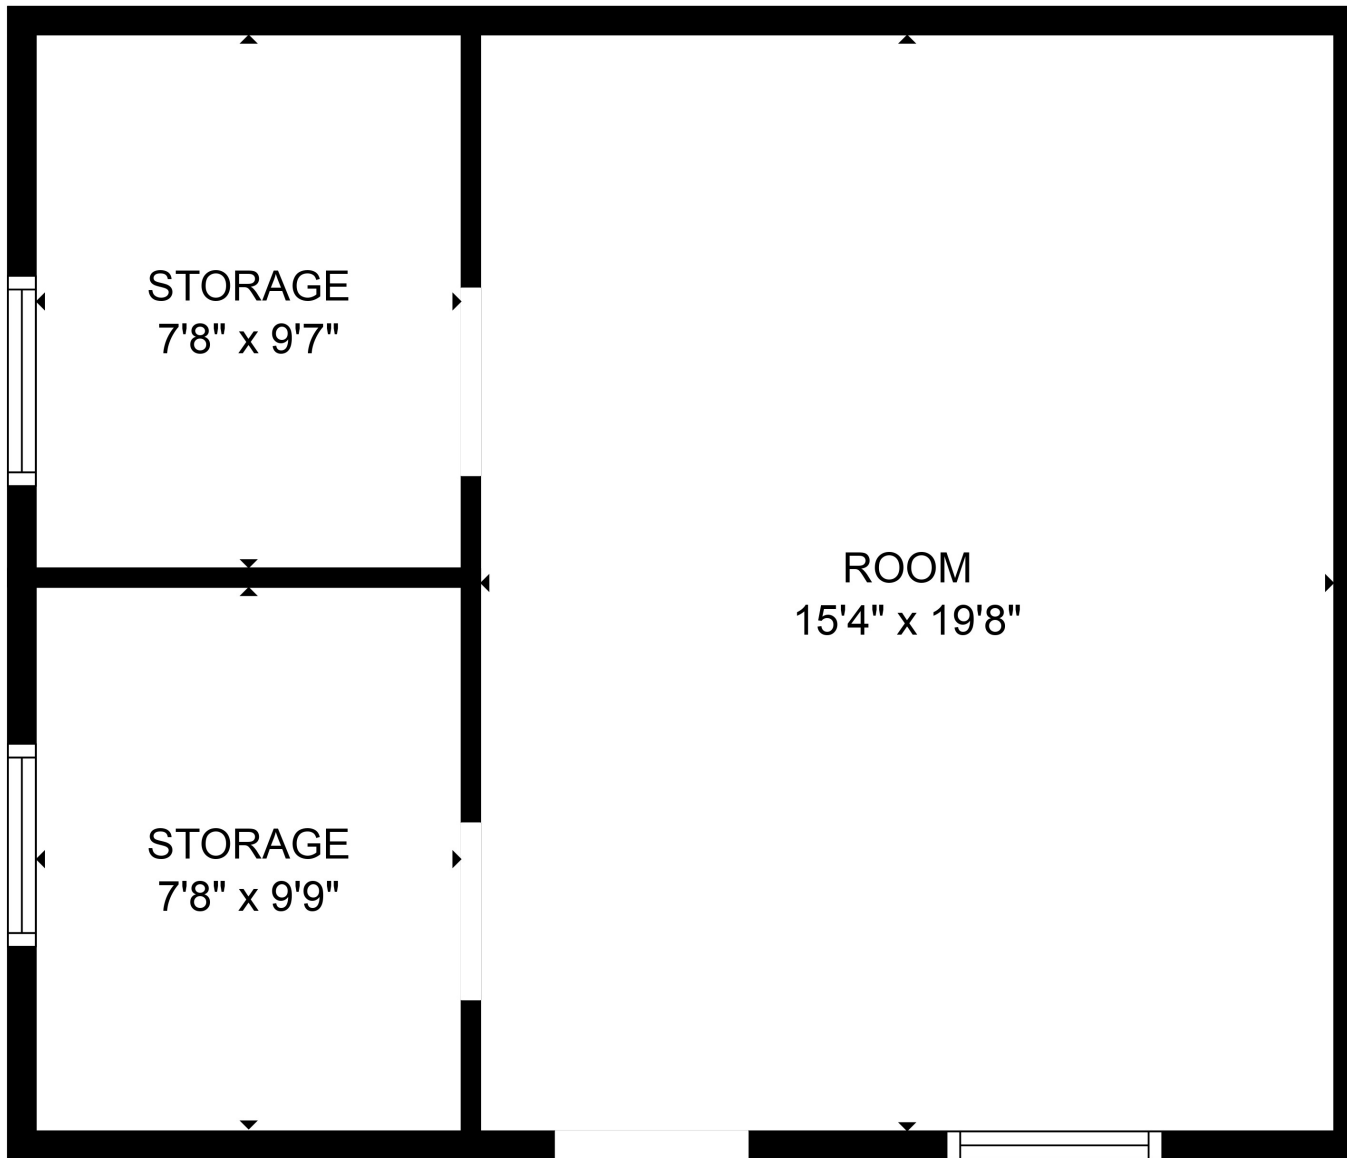

FLOOR 1

FLOOR 2

Total scanned area: 2406 sq. ft

Total scanned area: 2406 sq. ft

FLOOR PLAN CREATED BY CUBICASA APP. MEASUREMENTS DEEMED HIGHLY RELIABLE BUT NOT GUARANTEED.

STORAGE
7'8" x 9'7"

ROOM
15'4" x 19'8"

STORAGE
7'8" x 9'9"

Total scanned area: 2406 sq. ft

FLOOR PLAN CREATED BY CUBICASA APP. MEASUREMENTS DEEMED HIGHLY RELIABLE BUT NOT GUARANTEED.