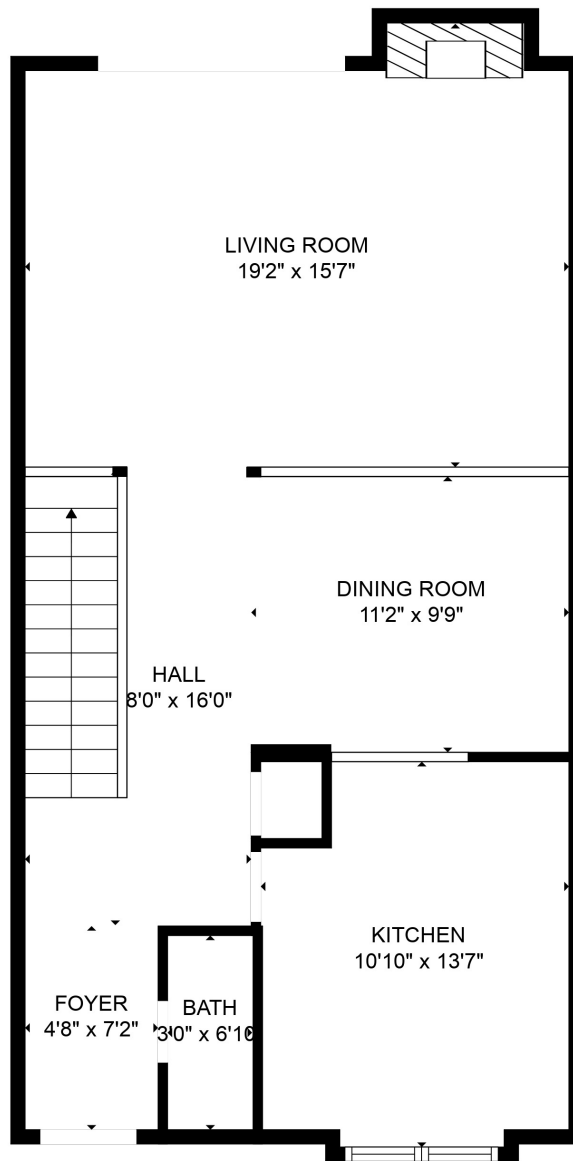

FLOOR 1

FLOOR 2

Total scanned area: 1568 sq. ft

SIZES AND DIMENSIONS ARE APPROXIMATE. ACTUAL MAY VARY.

Total scanned area: 1568 sq. ft

SIZES AND DIMENSIONS ARE APPROXIMATE. ACTUAL MAY VARY.

Total scanned area: 1568 sq. ft

SIZES AND DIMENSIONS ARE APPROXIMATE. ACTUAL MAY VARY.