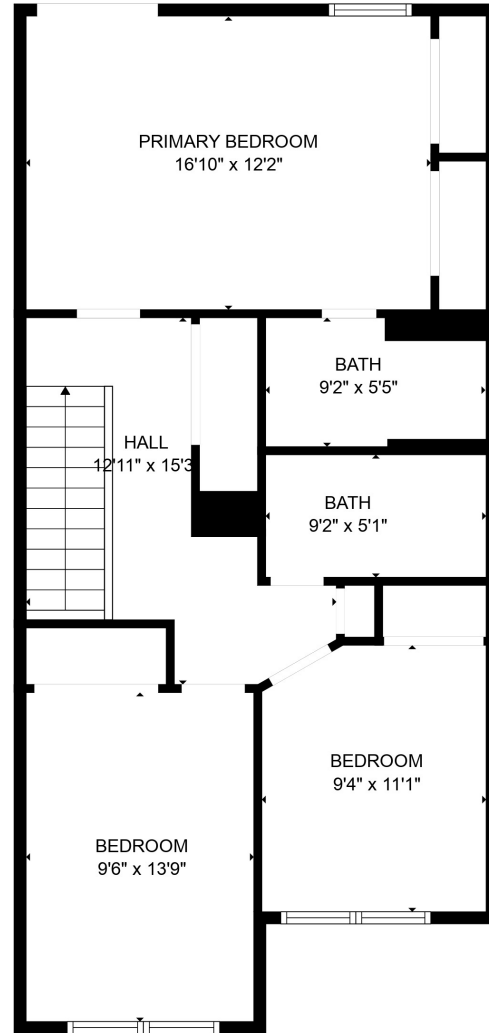

FLOOR 1

FLOOR 2

Total scanned area: 1568 sq. ft

SIZES AND DIMENSIONS ARE APPROXIMATE. ACTUAL MAY VARY.

Total scanned area: 1568 sq. ft

SIZES AND DIMENSIONS ARE APPROXIMATE. ACTUAL MAY VARY.

Total scanned area: 1568 sq. ft

SIZES AND DIMENSIONS ARE APPROXIMATE. ACTUAL MAY VARY.