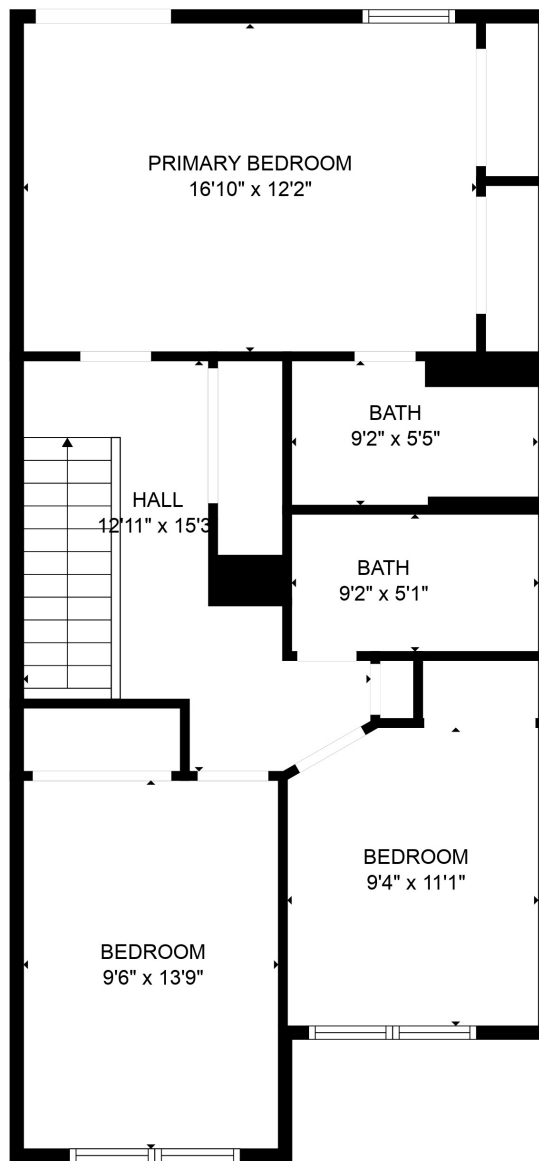

FLOOR 1

FLOOR 2

Total scanned area: 1568 sq. ft

SIZES AND DIMENSIONS ARE APPROXIMATE. ACTUAL MAY VARY.

Total scanned area: 1568 sq. ft

SIZES AND DIMENSIONS ARE APPROXIMATE. ACTUAL MAY VARY.

Total scanned area: 1568 sq. ft

SIZES AND DIMENSIONS ARE APPROXIMATE. ACTUAL MAY VARY.