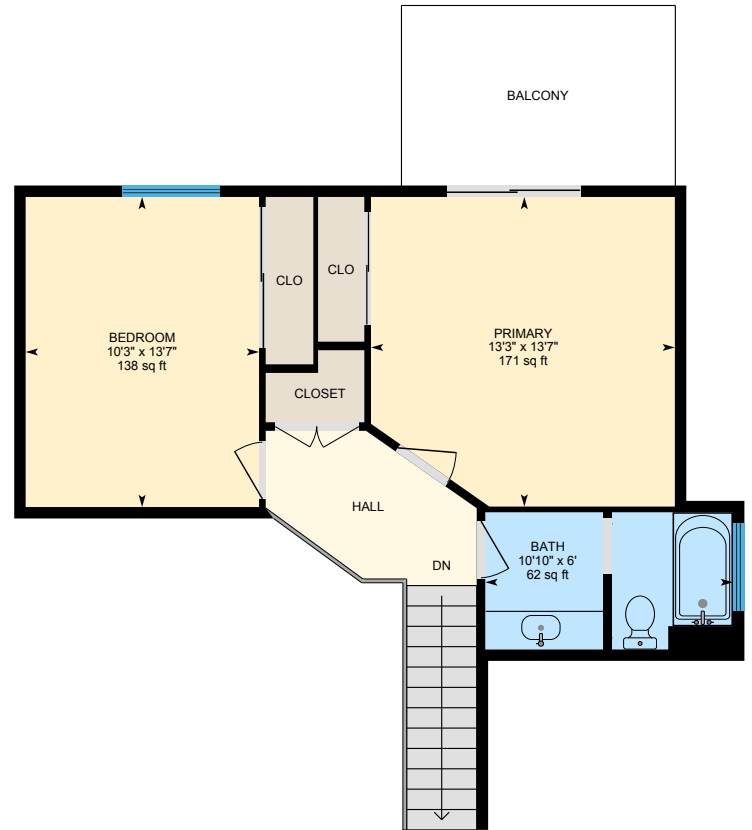

64 Obsidian Dr, Oakdale, CA

Main Building: Above Grade Finished Area 1508.99 sq ft

1st Floor
Finished Area 942.00 sq ft

2nd Floor
Finished Area 566.99 sq ft

PREPARED: 2024/06/19