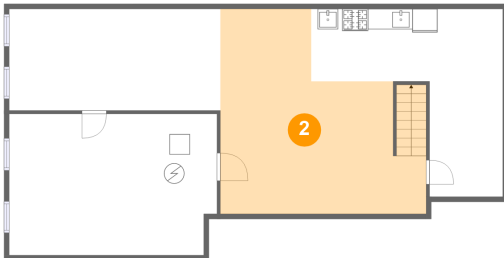

2 Floor 1 - Recreation Room

Dimensions: 20'3" x 20'2"
Area: 325 sq. ft
Counted as Living Area: No

Heated: Yes
Finished: No
Enclosed: Yes
Contiguous: Yes
Permitted: Yes
Wet Space: No
Addition: No
Conversion: No