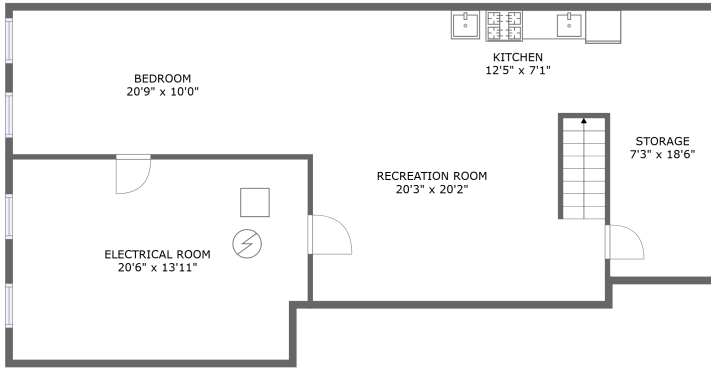

FLOOR 1

Property Summary

1 garages

3 bedrooms

2 bathrooms

0 half baths

2 floors

1,119 Gross Living Area sqft

2,619 total sqft