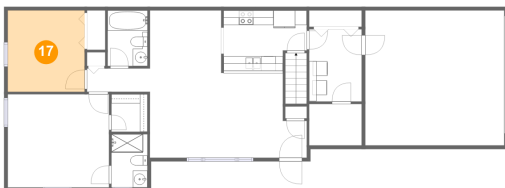

17 Floor 2 - Bedroom

Dimensions: 10'7" x 11'1"
Area: 118 sq. ft
Counted as Living Area:
Yes

Heated: Yes
Finished: Yes
Enclosed: Yes
Contiguous:
Yes
Permitted: Yes
Wet Space: No
Addition: No
Conversion: No