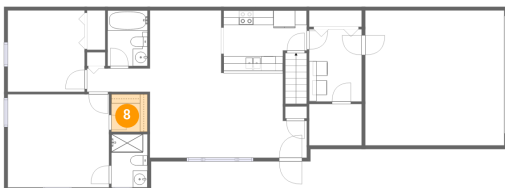

8 Floor 2 - W.i.c.

Dimensions: 4'11" x 5'2"
Area: 25 sq. ft
Counted as Living Area:
Yes

Heated: Yes
Finished: Yes
Enclosed: Yes
Contiguous:
Yes
Permitted: Yes
Wet Space: No
Addition: No
Conversion: No