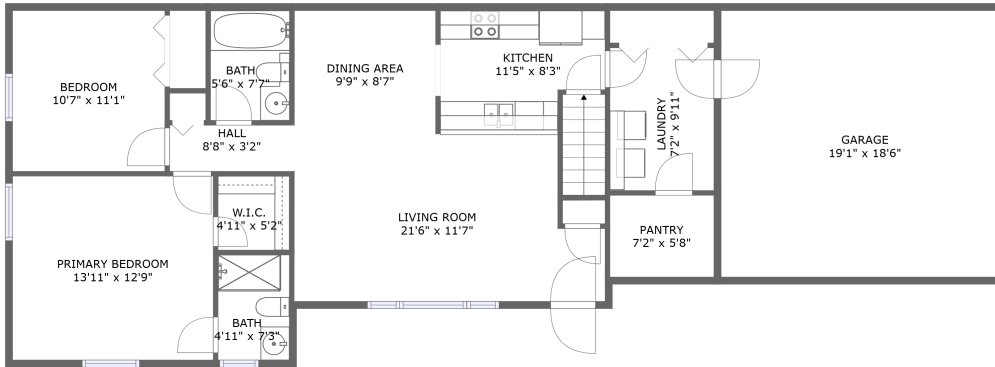

49266 Ashley Court, Shelby Township, Macomb County, Michigan, United States, 48315

FLOOR 2