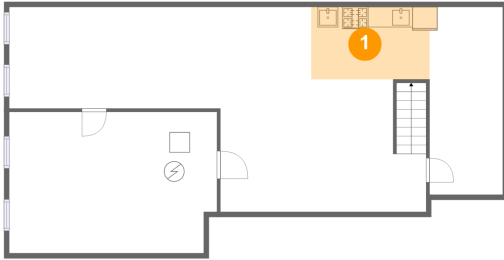

49266 Ashley Court, Shelby Township, Macomb County, Michigan, United States, 48315

1 Floor 1 - Kitchen

Dimensions: 12'5" x 7'1"
Area: 85 sq. ft
Counted as Living Area: No

Heated: Yes
Finished: No
Enclosed: Yes
Contiguous: Yes
Permitted: Yes
Wet Space: No
Addition: No
Conversion: No