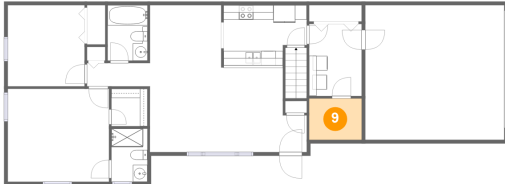

49266 Ashley Court, Shelby Township, Macomb County, Michigan, United States, 48315

9 Floor 2 - Pantry

Dimensions: 7'2" x 5'8"
Area: 41 sq. ft
Counted as Living Area:
Yes

Heated: Yes
Finished: Yes
Enclosed: Yes
Contiguous:
Yes
Permitted: Yes
Wet Space: No
Addition: No
Conversion: No