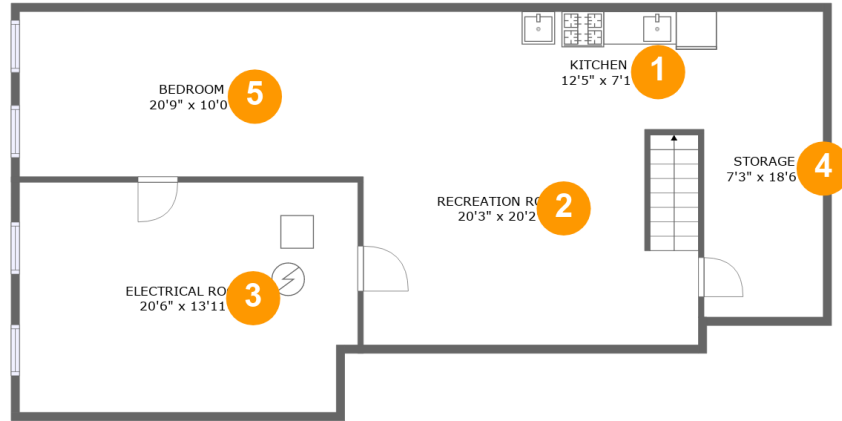

## Property Summary

 **1** garages

 **3** bedrooms

 **2** bathrooms

 **0** half baths

 **2** floors

 **1,119** Gross Living Area sqft

 **2,619** total sqft

## Room Dimensions

Floor 1

Total sqft: 1119

Living area: 0

#	Room name	Dimensions	Area (sqft)	Counted as Living Area
1	Kitchen	12'5" x 7'1"	85 sq. ft	No
2	Recreation Room	20'3" x 20'2"	325 sq. ft	No
3	Electrical Room	20'6" x 13'11"	279 sq. ft	No
4	Storage	7'3" x 18'6"	132 sq. ft	No
5	Bedroom	20'9" x 10'0"	208 sq. ft	No