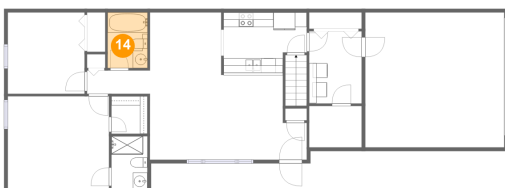

14 Floor 2 - Bath

Dimensions: 5'6" x 7'7"
Area: 42 sq. ft
Counted as Living Area:
Yes

Heated: Yes
Finished: Yes
Enclosed: Yes
Contiguous:
Yes
Permitted: Yes
Wet Space: Yes
Addition: No
Conversion: No