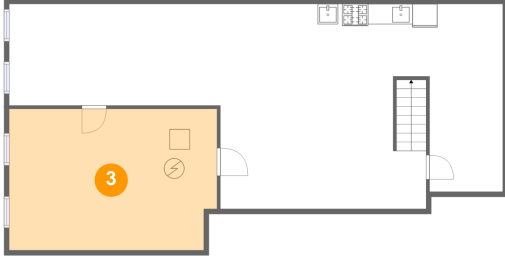

49266 Ashley Court, Shelby Township, Macomb County, Michigan, United States, 48315

3 Floor 1 - Electrical Room

Dimensions: 20'6" x 13'11"
Area: 279 sq. ft
Counted as Living Area: No

Heated: No
Finished: No
Enclosed: Yes
Contiguous: Yes
Permitted: Yes
Wet Space: No
Addition: No
Conversion: No