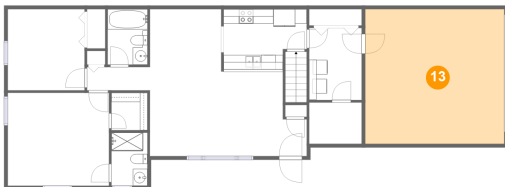

13 Floor 2 - Garage

Dimensions: 19'1" x 18'6"
Area: 353 sq. ft
Counted as Living Area: No

Heated: No
Finished: No
Enclosed: Yes
Contiguous: Yes
Permitted: Yes
Wet Space: No
Addition: No
Conversion: No