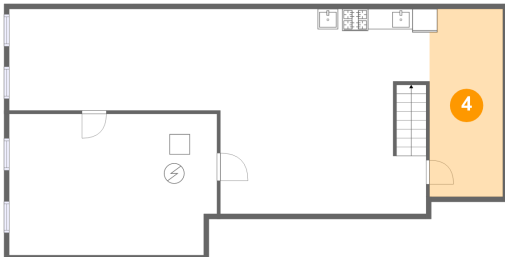

4 Floor 1 - Storage

Dimensions: 7'3" x 18'6"
Area: 132 sq. ft
Counted as Living Area: No

Heated: No
Finished: No
Enclosed: No
Contiguous: Yes
Permitted: Yes
Wet Space: No
Addition: No
Conversion: No