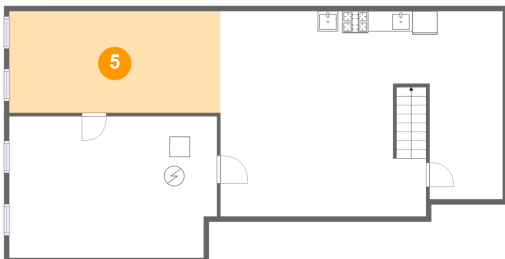

5 Floor 1 - Bedroom

Dimensions: 20'9" x 10'0"
Area: 208 sq. ft
Counted as Living Area: No

Heated: Yes
Finished: No
Enclosed: Yes
Contiguous: Yes
Permitted: Yes
Wet Space: No
Addition: No
Conversion: No