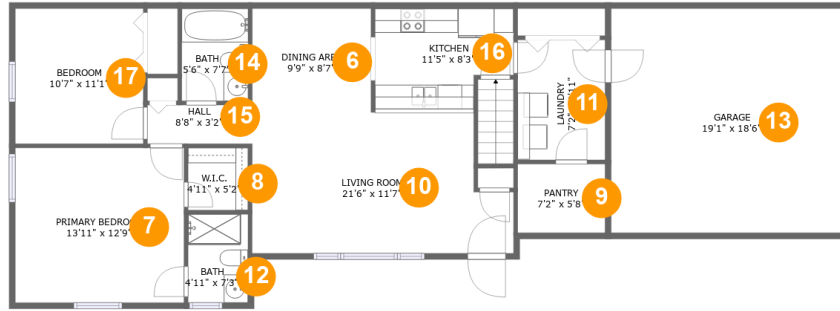

49266 Ashley Court, Shelby Township, Macomb County, Michigan, United States, 48315

Room Dimensions

Floor 2

Total sqft: 1500

Living area: 1119

#	Room name	Dimensions	Area (sqft)	Counted as Living Area
6	Dining Area	9'9" x 8'7"	84 sq. ft	Yes
7	Primary Bedroom	13'11" x 12'9"	177 sq. ft	Yes
8	W.i.c.	4'11" x 5'2"	25 sq. ft	Yes
9	Pantry	7'2" x 5'8"	41 sq. ft	Yes
10	Living Room	21'6" x 11'7"	229 sq. ft	Yes
11	Laundry	7'2" x 9'11"	71 sq. ft	Yes
12	Bath	4'11" x 7'3"	36 sq. ft	Yes
13	Garage	19'1" x 18'6"	353 sq. ft	No
14	Bath	5'6" x 7'7"	42 sq. ft	Yes
15	Hall	8'8" x 3'2"	28 sq. ft	Yes
16	Kitchen	11'5" x 8'3"	88 sq. ft	Yes

Scan captured on Tue, 16 Jul 2024 14:34:05 GMT

Information is calculated by CubiCasa technology; deemed highly reliable but not guaranteed.