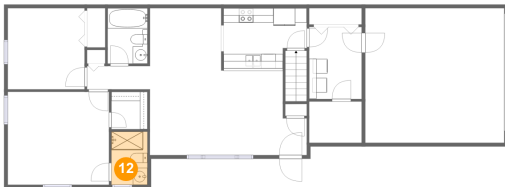

49266 Ashley Court, Shelby Township, Macomb County, Michigan, United States, 48315

12 Floor 2 - Bath

Dimensions: 4'11" x 7'3"
Area: 36 sq. ft
Counted as Living Area:
Yes

Heated: Yes
Finished: Yes
Enclosed: Yes
Contiguous:
Yes
Permitted: Yes
Wet Space: Yes
Addition: No
Conversion: No