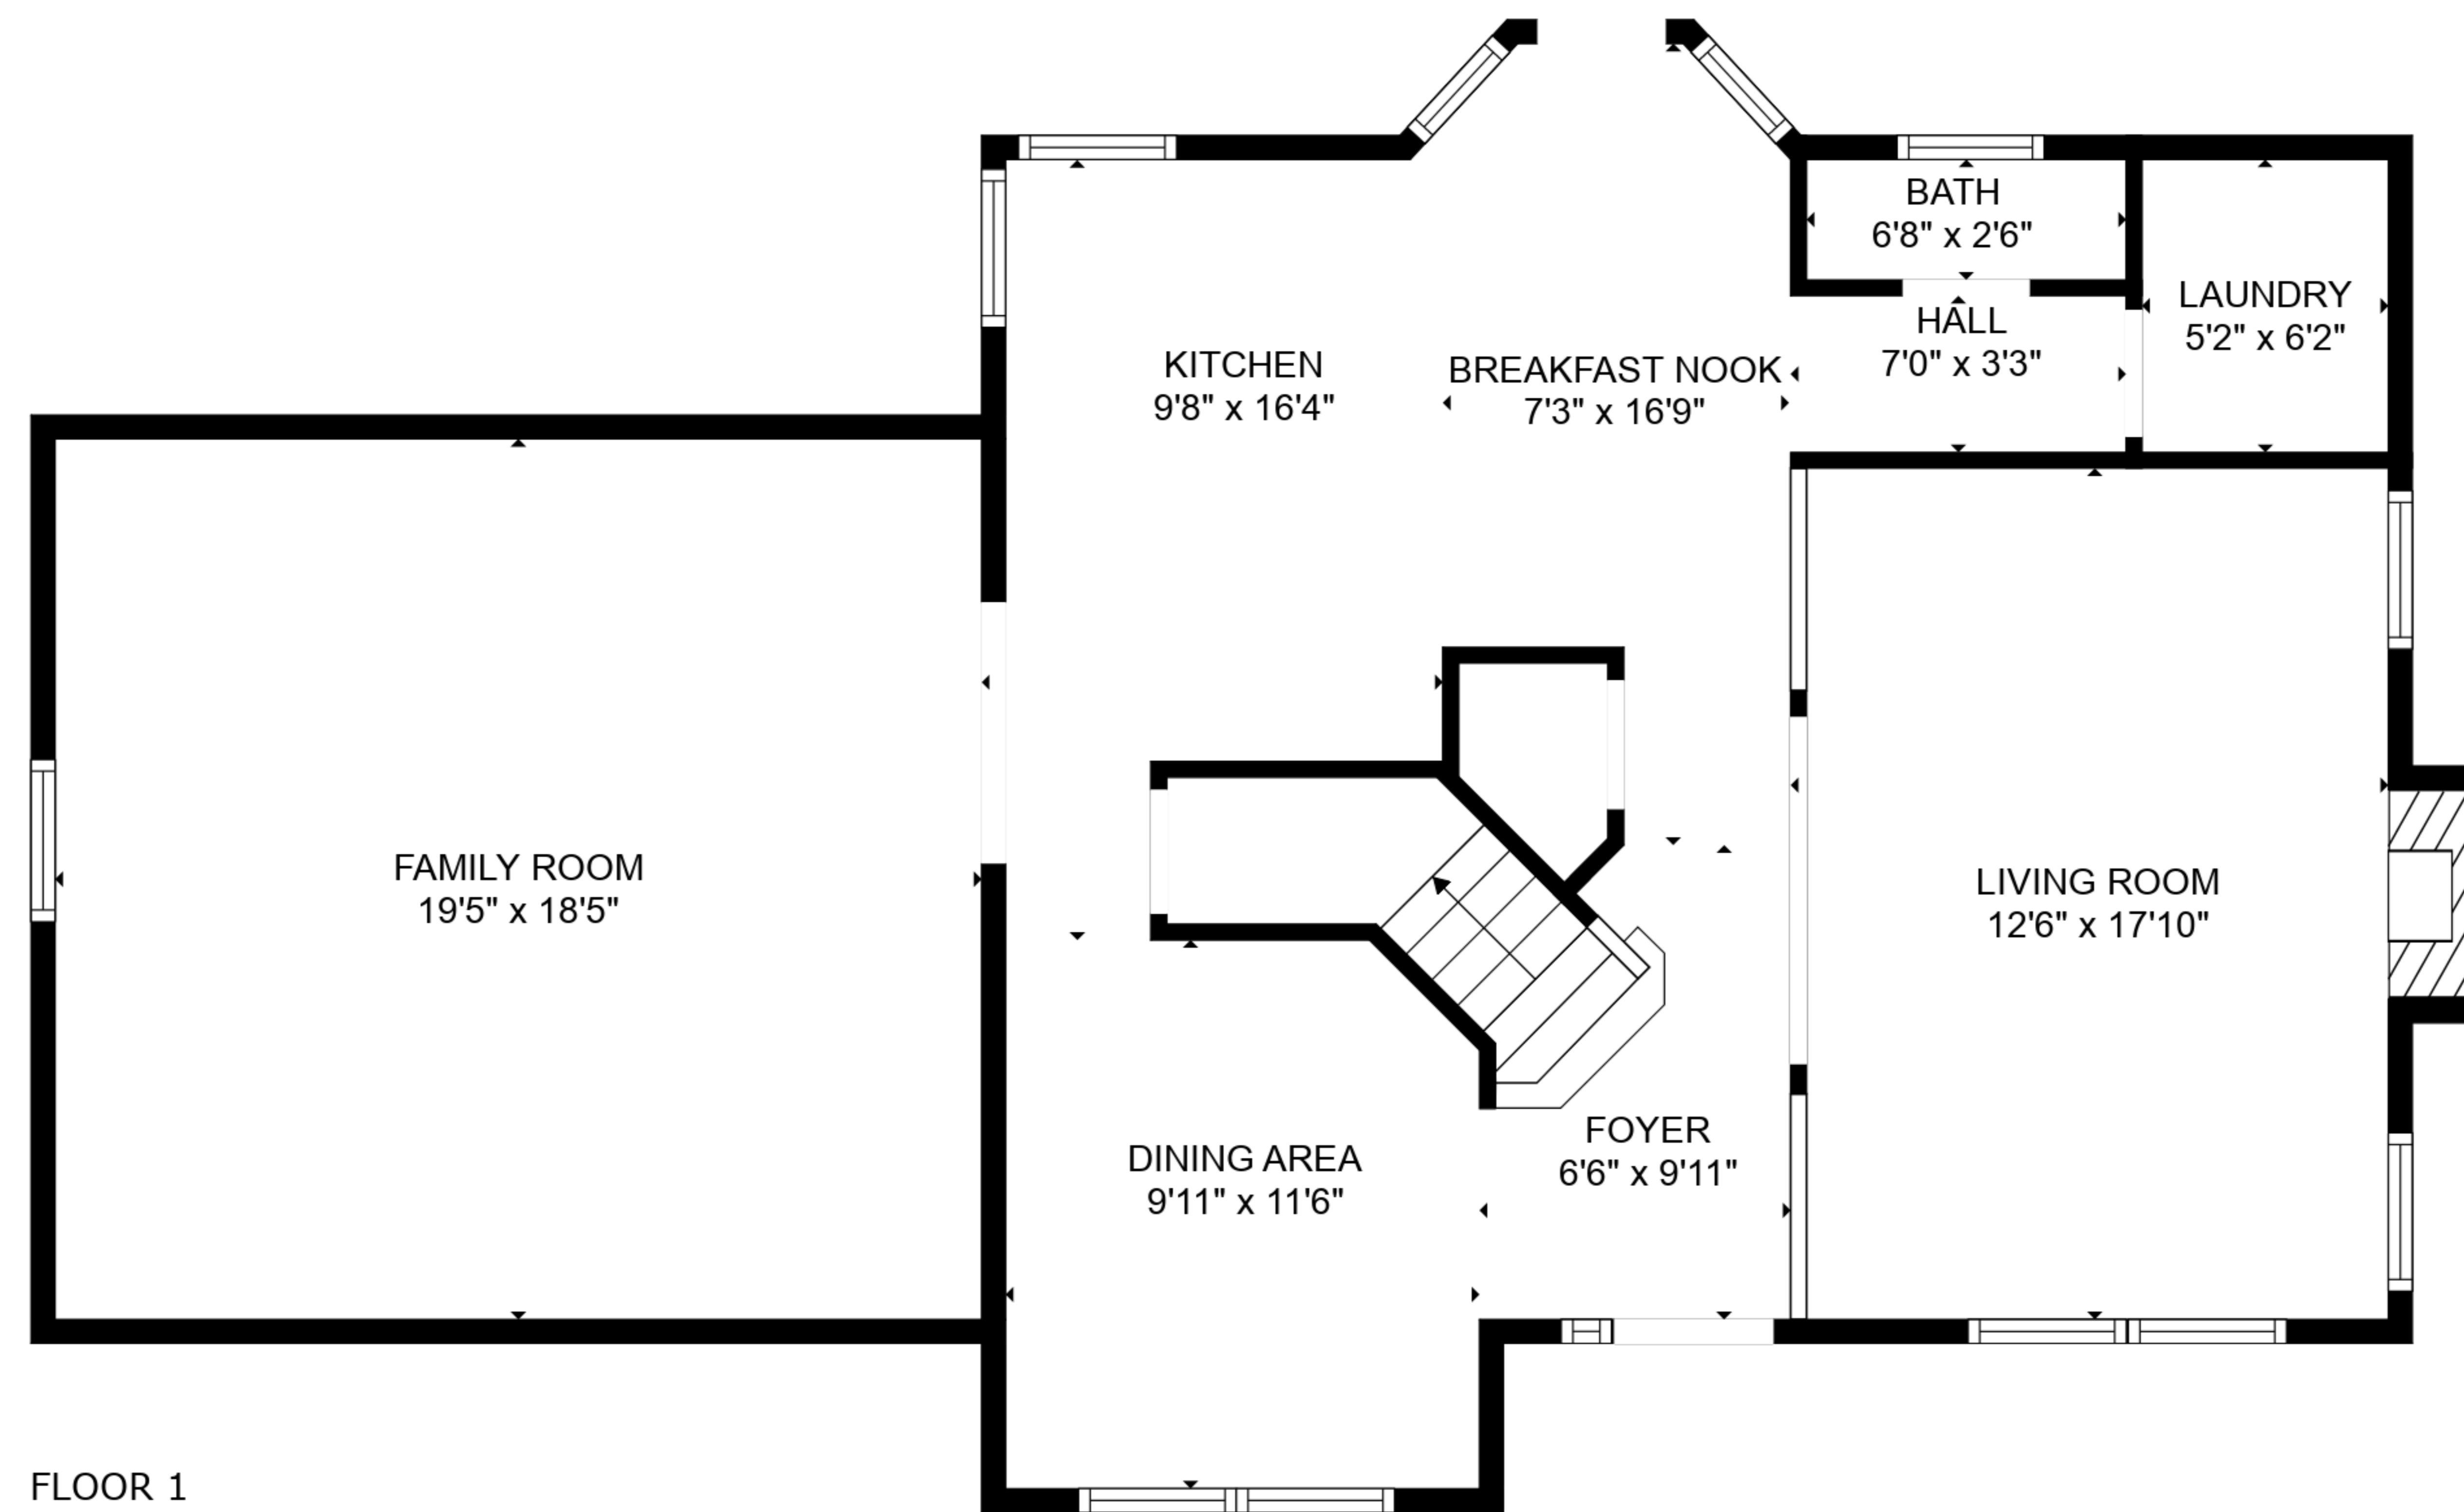

TOTAL: 2126 sq. ft
FLOOR 1: 1120 sq. ft, FLOOR 2: 1006 sq. ft
EXCLUDED AREAS: FIREPLACE: 11 sq. ft

SIZES AND DIMENSIONS ARE APPROXIMATE. ACTUAL MAY VARY.

TOTAL: 2126 sq. ft
FLOOR 1: 1120 sq. ft, FLOOR 2: 1006 sq. ft
EXCLUDED AREAS: FIREPLACE: 11 sq. ft

SIZES AND DIMENSIONS ARE APPROXIMATE. ACTUAL MAY VARY.

TOTAL: 2126 sq. ft
 FLOOR 1: 1120 sq. ft, FLOOR 2: 1006 sq. ft
 EXCLUDED AREAS: FIREPLACE: 11 sq. ft

SIZES AND DIMENSIONS ARE APPROXIMATE. ACTUAL MAY VARY.