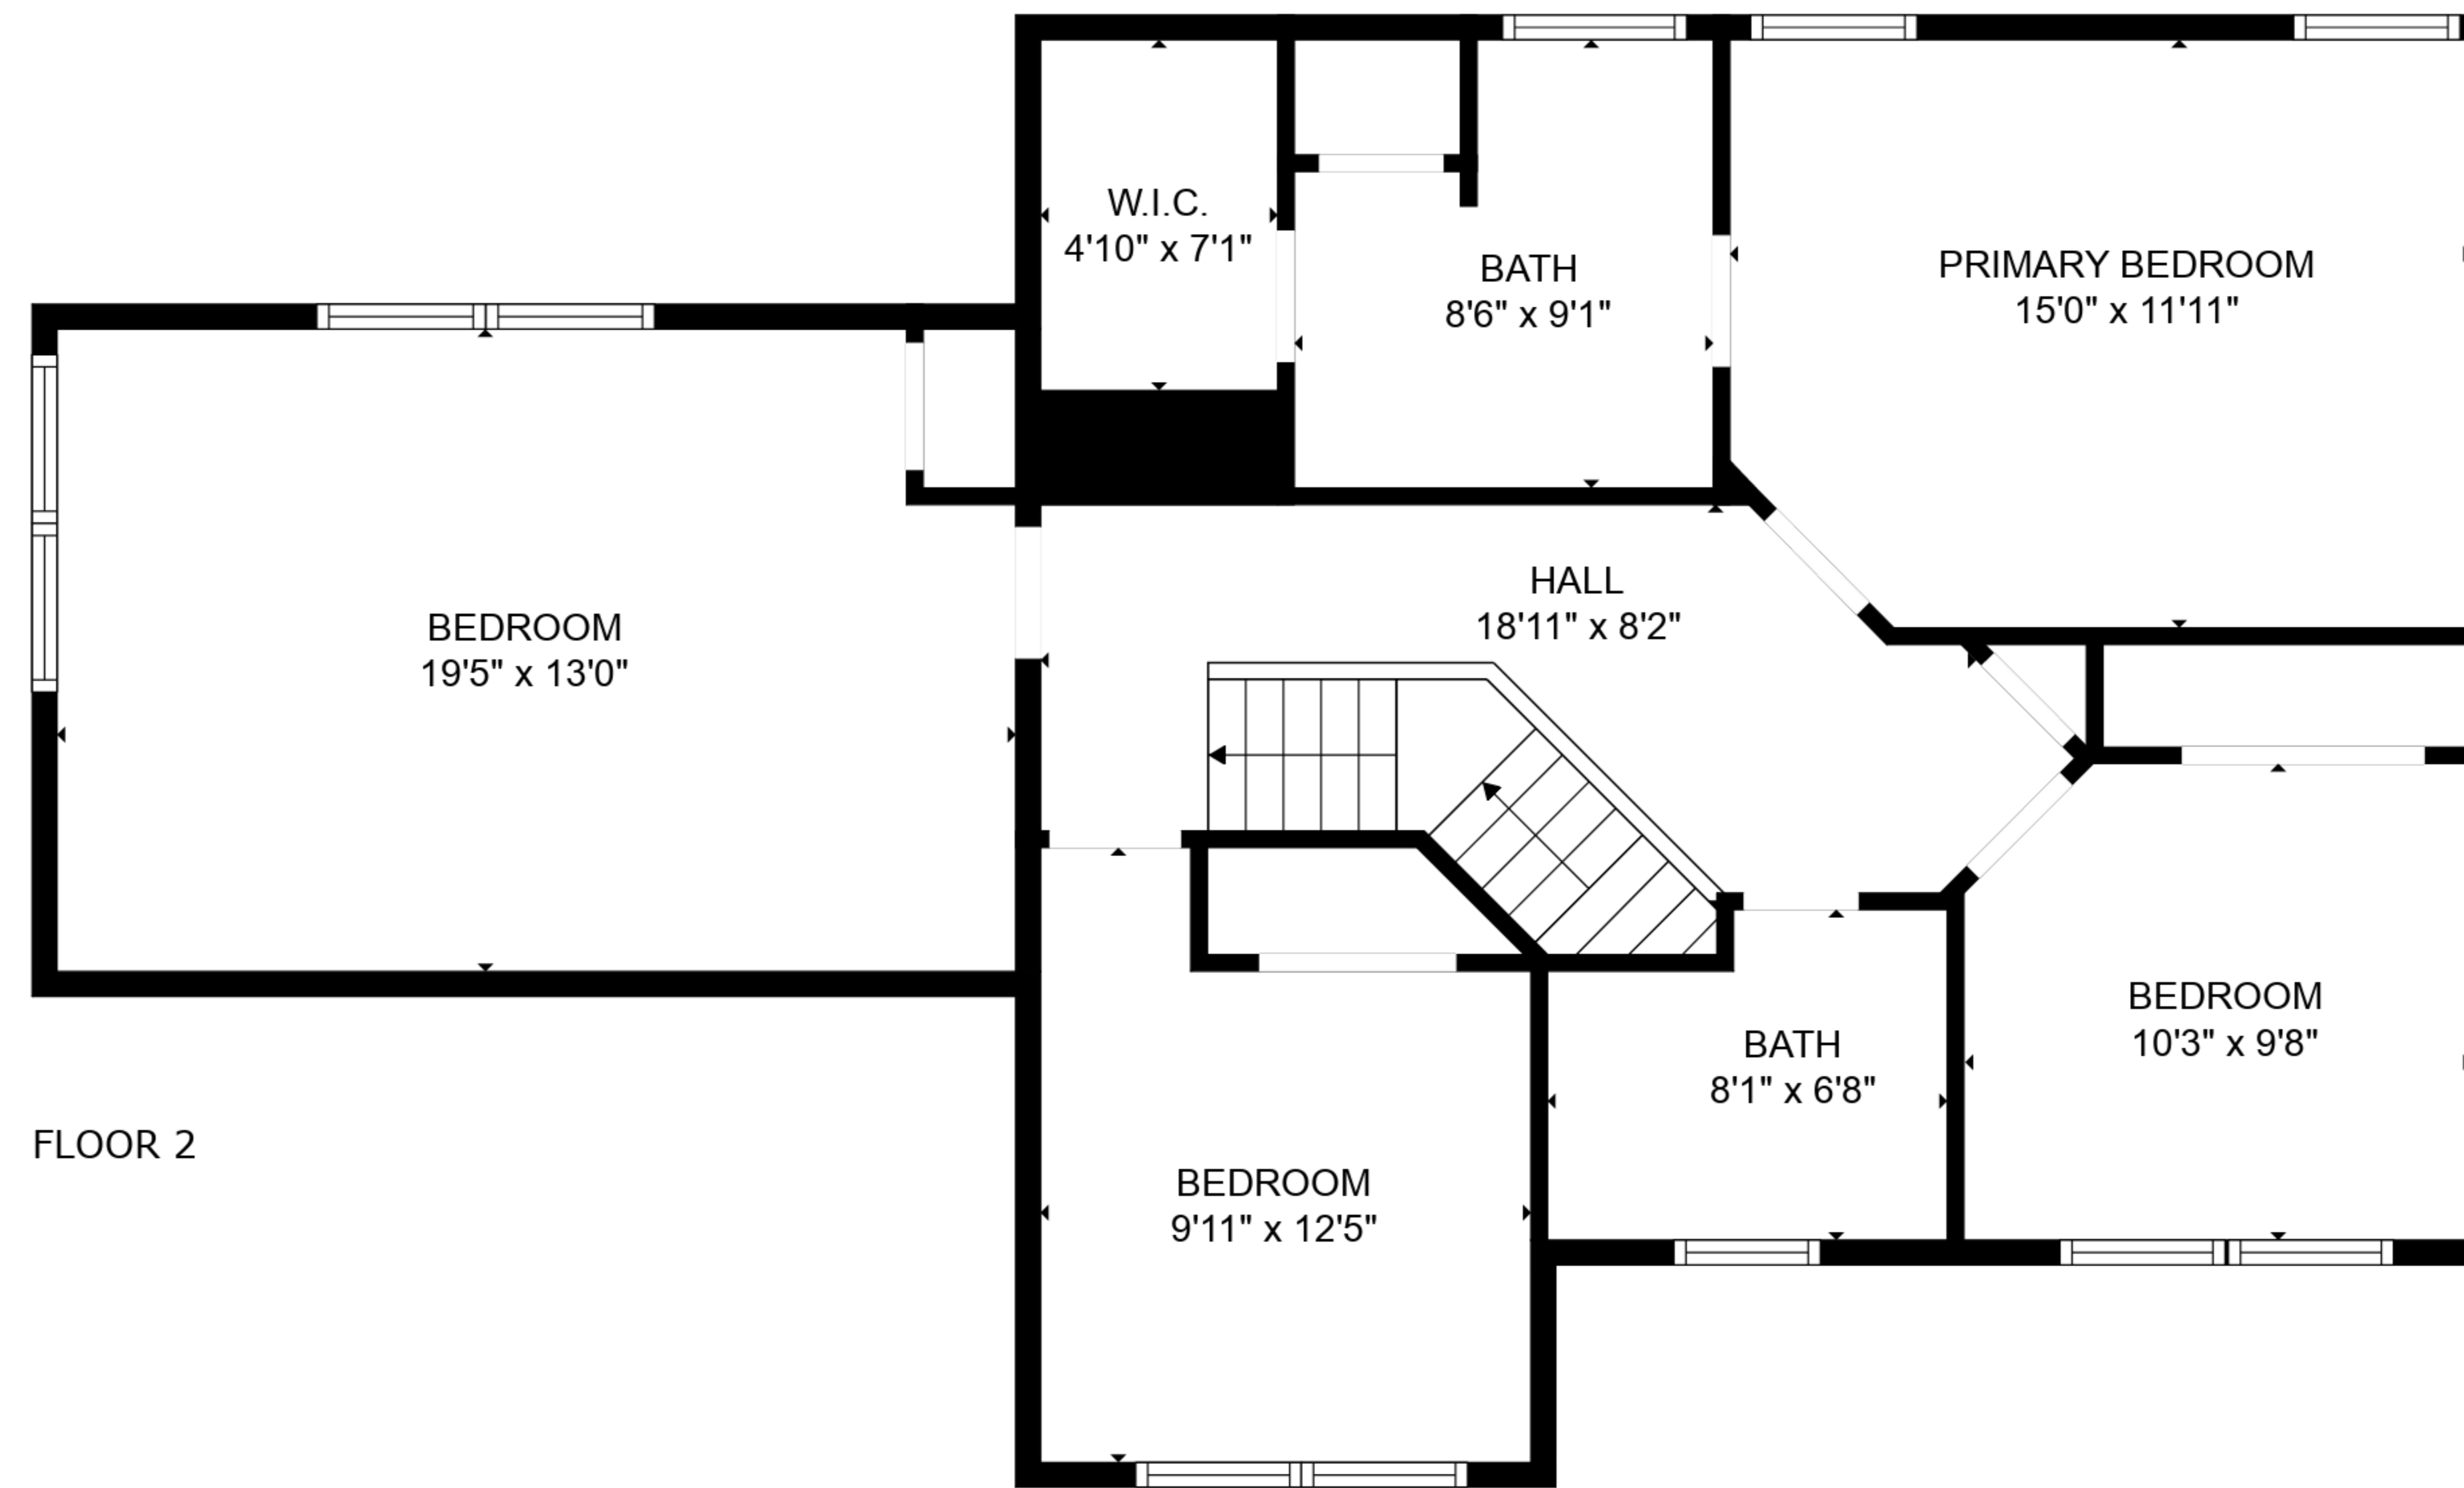

TOTAL: 2126 sq. ft
FLOOR 1: 1120 sq. ft, FLOOR 2: 1006 sq. ft
EXCLUDED AREAS: FIREPLACE: 11 sq. ft

SIZES AND DIMENSIONS ARE APPROXIMATE. ACTUAL MAY VARY.

TOTAL: 2126 sq. ft
FLOOR 1: 1120 sq. ft, FLOOR 2: 1006 sq. ft
EXCLUDED AREAS: FIREPLACE: 11 sq. ft

SIZES AND DIMENSIONS ARE APPROXIMATE. ACTUAL MAY VARY.

TOTAL: 2126 sq. ft
 FLOOR 1: 1120 sq. ft, FLOOR 2: 1006 sq. ft
 EXCLUDED AREAS: FIREPLACE: 11 sq. ft

SIZES AND DIMENSIONS ARE APPROXIMATE. ACTUAL MAY VARY.