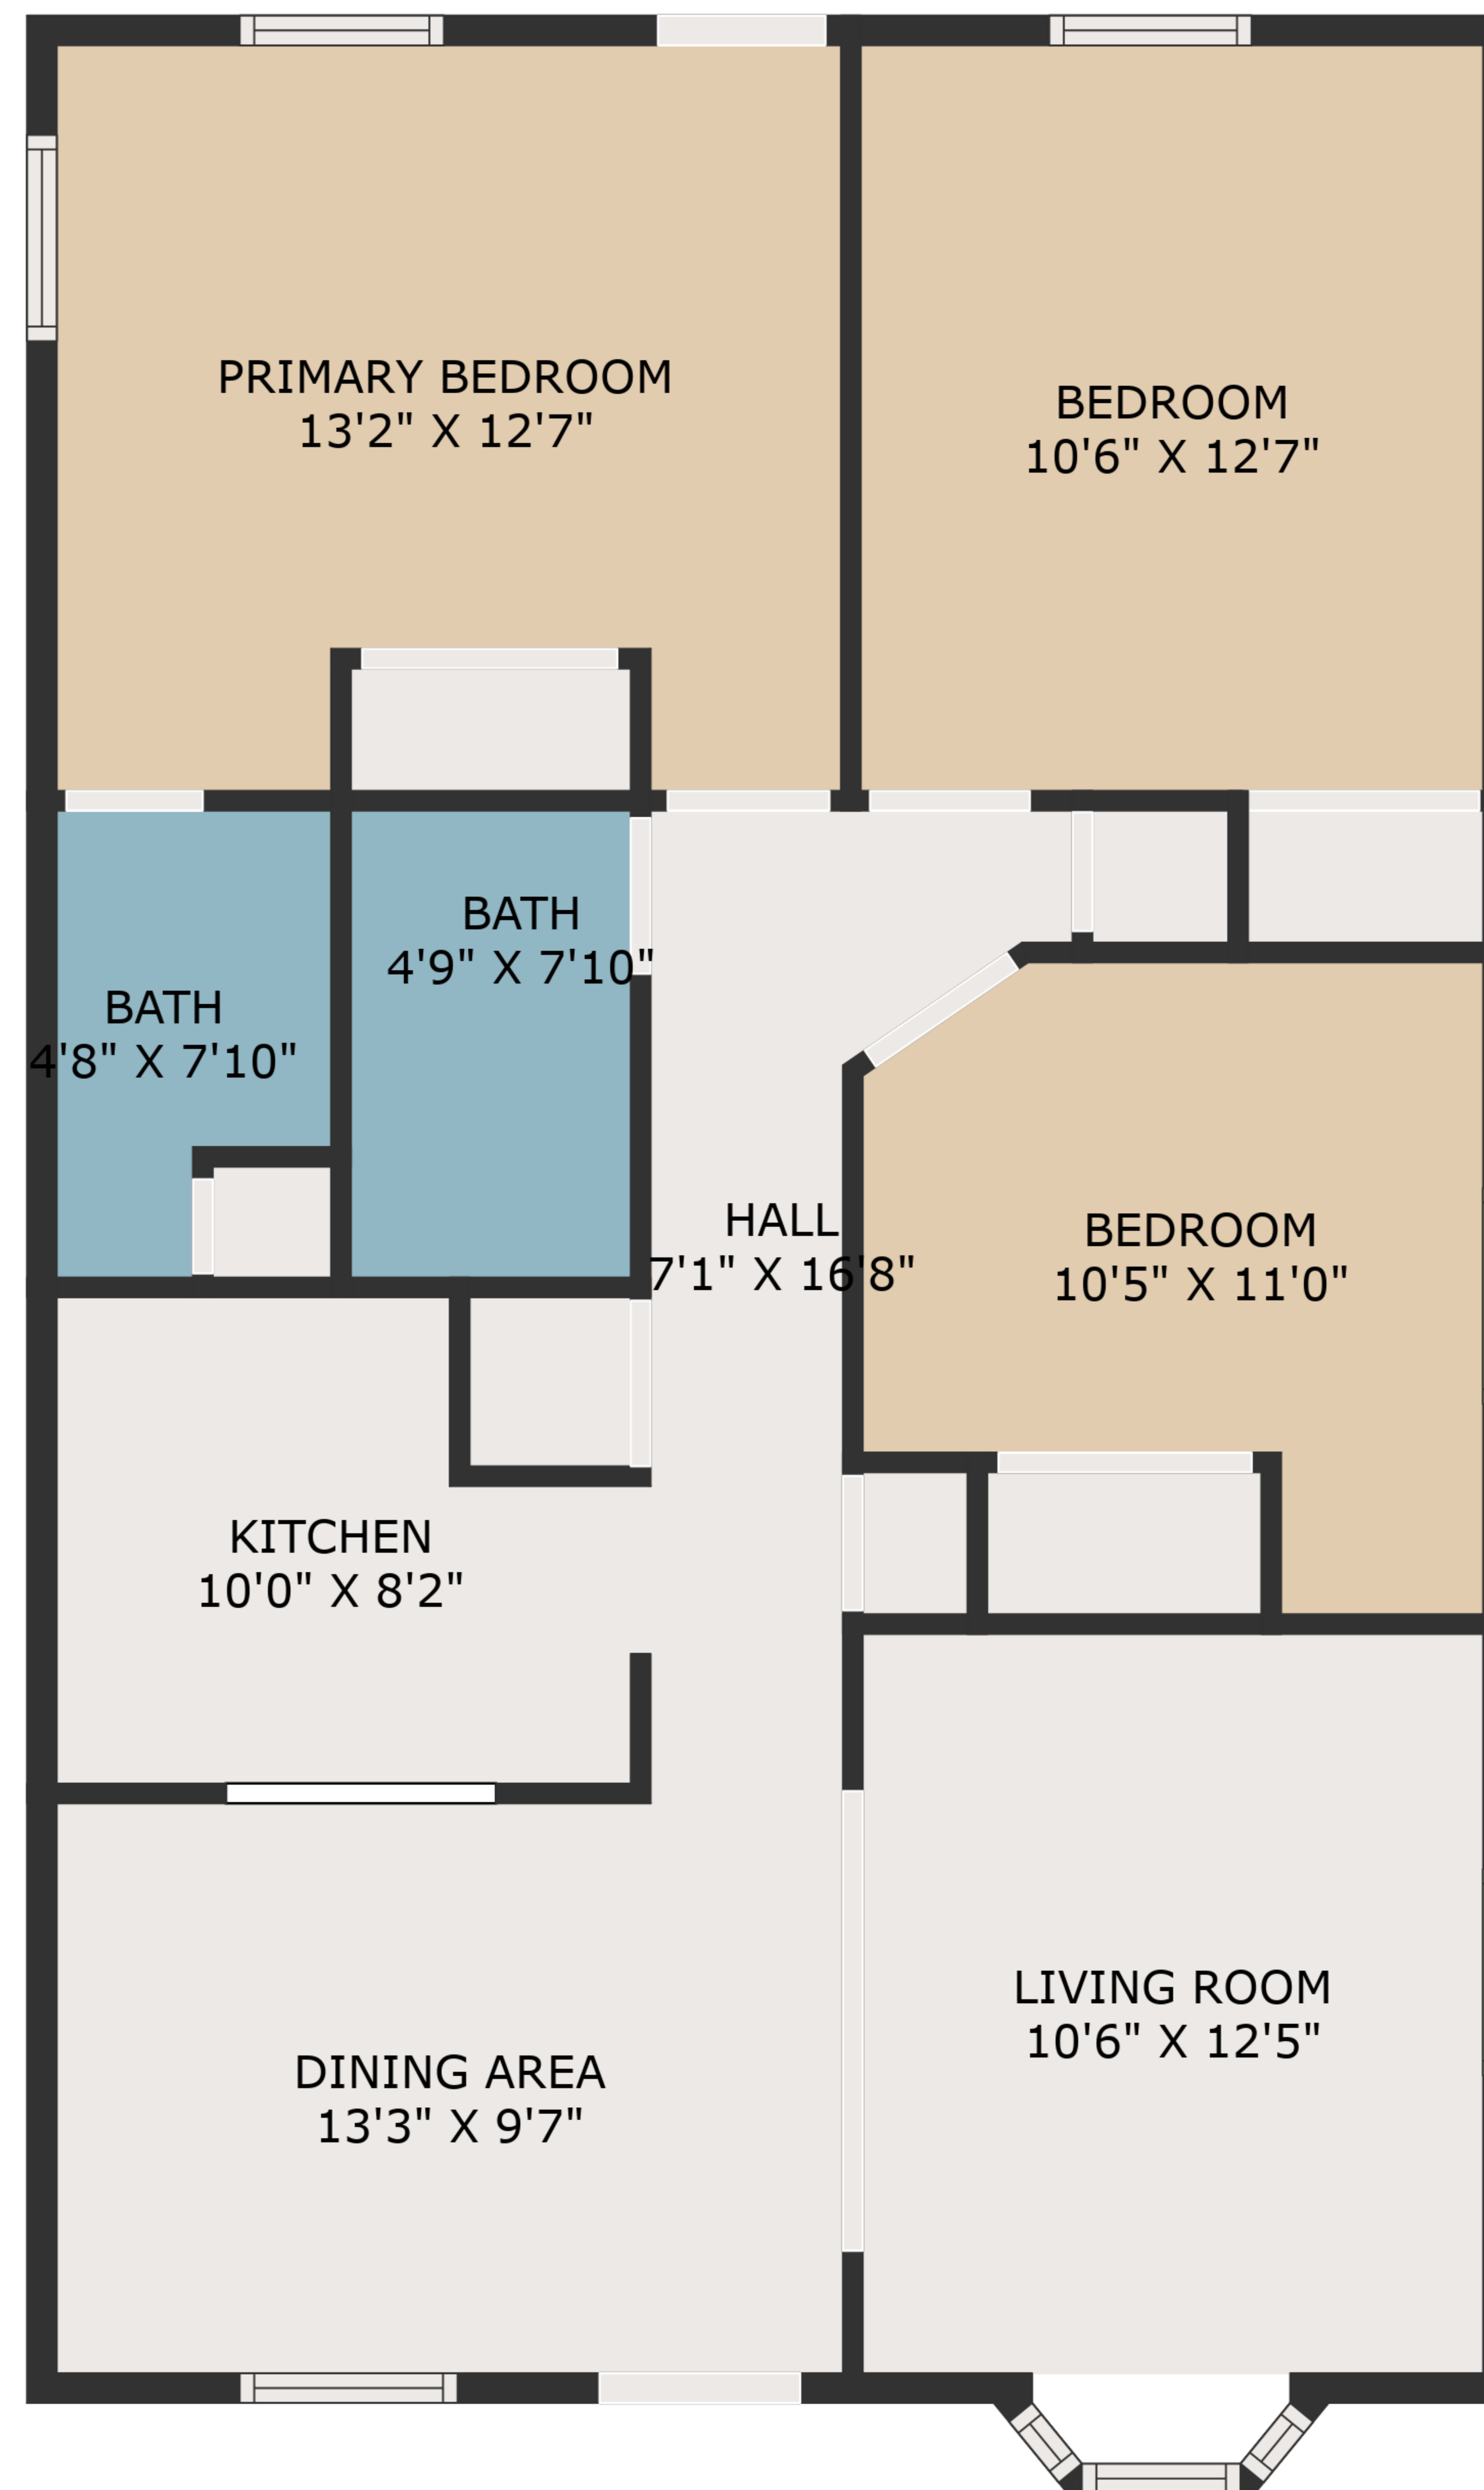

**TOTAL: 945 sq. ft**

FLOOR 1: 945 sq. ft

EXCLUDED AREAS: BAY WINDOW: 7 sq. ft

MEASUREMENTS ARE DEEMED HIGHLY RELIABLE BUT NOT GUARANTEED.

**TOTAL: 945 sq. ft**

FLOOR 1: 945 sq. ft

EXCLUDED AREAS: BAY WINDOW: 7 sq. ft