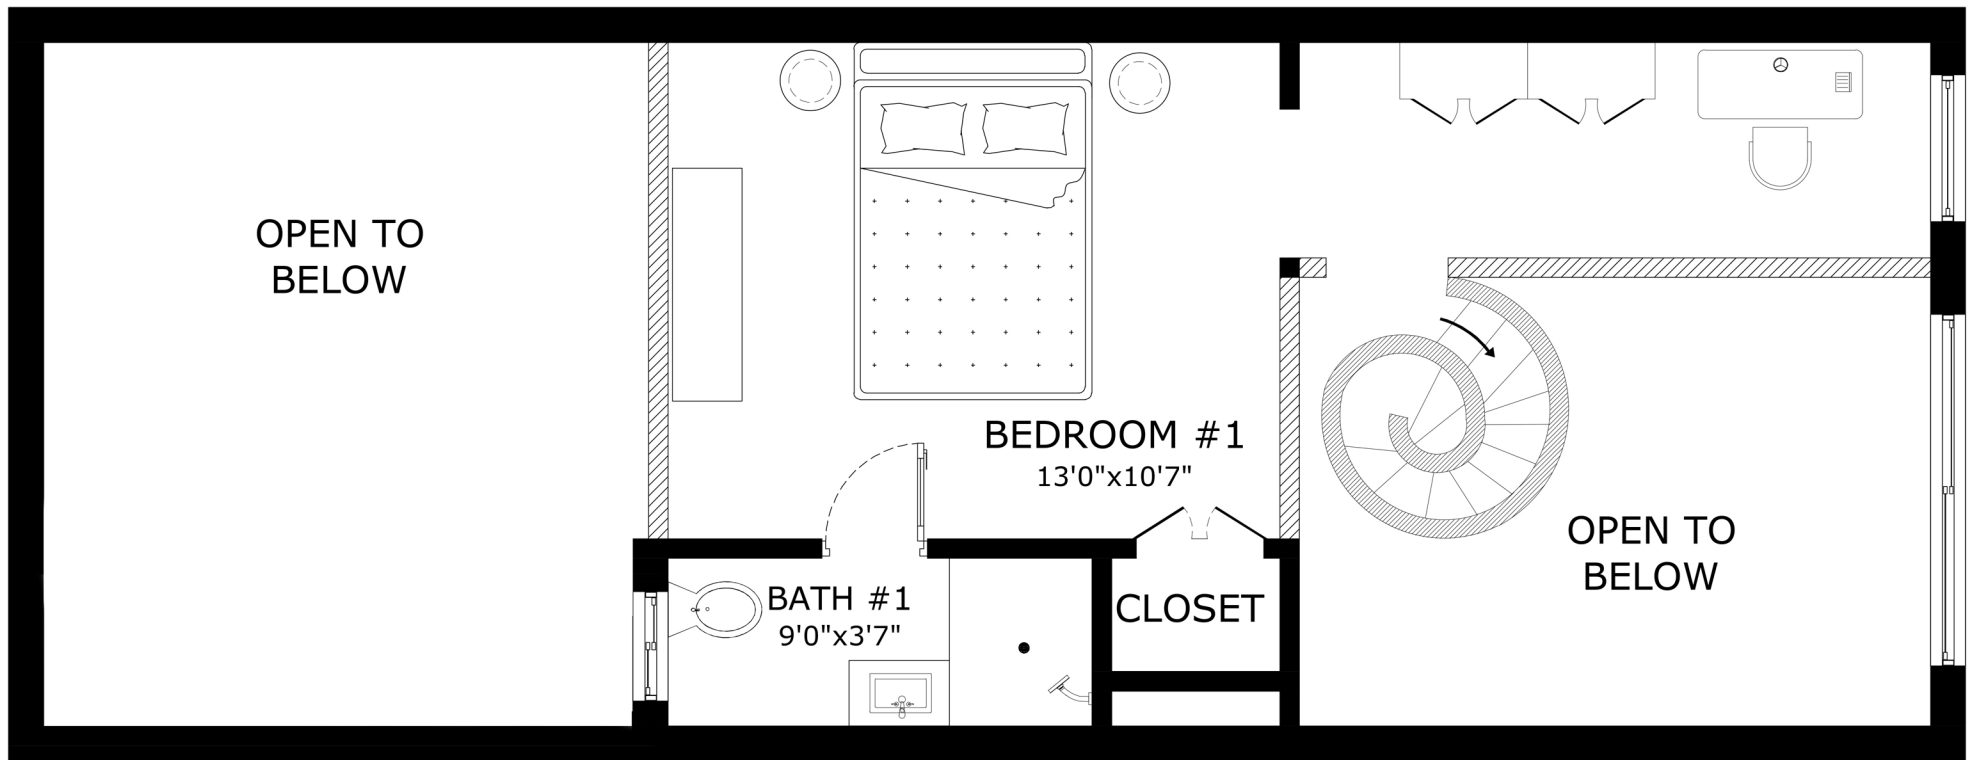

ADDRESS: 1501 37th Ave #B6 Oakland, CA 94601.

AREA:
First Floor = 664 Sq.Ft
Second Floor = 165 Sq.Ft
Total Area = 829 Sq.Ft

FIRST FLOOR

'This floor plan is for illustration purposes only and is not intended to provide precise layout or measurements of the home. Potential buyers should investigate these issues to their own satisfaction.'