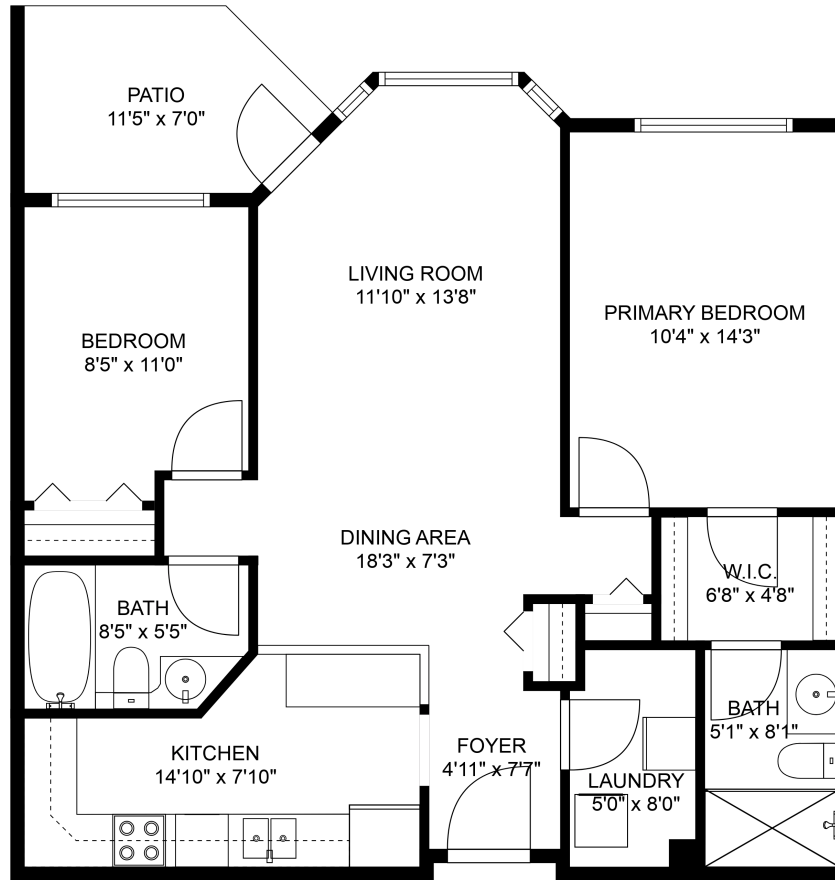

Floor Plan

Estimated Area:

Main Floor: 898 sq. ft

Total: 898 sq. ft

33165 Old Yale Rd, #102
Abbotsford, BC V2S 2J4

Evert Guliker

Cell: 604-793-6103

Office: 604-393-7880