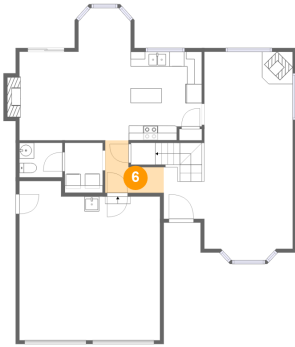

447 Vista Ridge Court, Gaston, Washington County, Oregon, United States, 97119

6 Floor 1 - Hall

Dimensions: 7'11" x 7'1"
Area: 39 sq. ft
Counted as Living Area:
Yes

Heated: Yes
Finished: Yes
Enclosed: Yes
Contiguous:
Yes
Permitted: Yes
Wet Space: No
Addition: No
Conversion: No