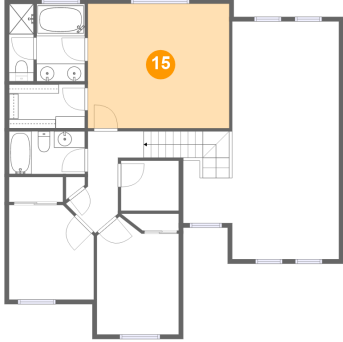

447 Vista Ridge Court, Gaston, Washington County, Oregon, United States, 97119

15 Floor 2 - Primary Bedroom

Dimensions: 15'10" x 13'11"
Area: 220 sq. ft
Counted as Living Area:
Yes

Heated: Yes
Finished: Yes
Enclosed: Yes
Contiguous:
Yes
Permitted: Yes
Wet Space: No
Addition: No
Conversion: No