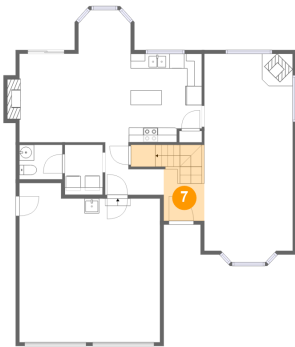

4 Floor 1 - Laundry

Dimensions: 5'1" x 6'9"
Area: 34 sq. ft
Counted as Living Area:
Yes

Heated: Yes
Finished: Yes
Enclosed: Yes
Contiguous:
Yes
Permitted: Yes
Wet Space: No
Addition: No
Conversion: No

5 Floor 1 - Dining Area

Dimensions: 7'1" x 5'11"
Area: 39 sq. ft
Counted as Living Area:
Yes

Heated: Yes
Finished: Yes
Enclosed: Yes
Contiguous:
Yes
Permitted: Yes
Wet Space: No
Addition: No
Conversion: No

447 Vista Ridge Court, Gaston, Washington County, Oregon, United States, 97119

6 Floor 1 - Hall

Dimensions: 7'11" x 7'1"
Area: 39 sq. ft
Counted as Living Area:
Yes

Heated: Yes
Finished: Yes
Enclosed: Yes
Contiguous:
Yes
Permitted: Yes
Wet Space: No
Addition: No
Conversion: No

7 Floor 1 - Foyer