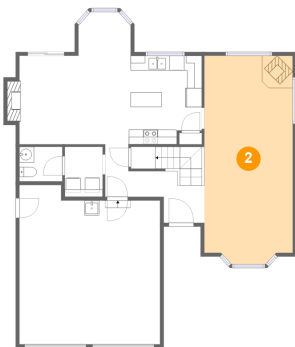

447 Vista Ridge Court, Gaston, Washington County, Oregon, United States, 97119

Room Dimensions

Floor 2

Total sqft: 1206

Living area: 827

#	Room name	Dimensions	Area (sqft)	Counted as Living Area
11	Bath	8'6" x 4'9"	40 sq. ft	Yes
12	Open To Below	17'5" x 26'7"	349 sq. ft	No
13	W.i.c.	8'6" x 4'11"	42 sq. ft	Yes
14	Bedroom	9'2" x 13'2"	108 sq. ft	Yes
15	Primary Bedroom	15'10" x 13'11"	220 sq. ft	Yes
16	Primary Bath	5'5" x 8'8"	47 sq. ft	Yes
17	Room	6'6" x 5'7"	36 sq. ft	Yes
18	Bath	2'9" x 8'8"	24 sq. ft	Yes
19	Bedroom	9'6" x 10'7"	94 sq. ft	Yes
20	Hall	5'8" x 11'4"	87 sq. ft	Yes

447 Vista Ridge Court, Gaston, Washington County, Oregon, United States, 97119

1 Floor 1 - Garage

Dimensions: 19'0" x 21'6"
Area: 380 sq. ft
Counted as Living Area: No

Heated: No
Finished: No
Enclosed: Yes
Contiguous: Yes
Permitted: Yes
Wet Space: No
Addition: No
Conversion: No

2 Floor 1 - Living Room

Dimensions: 11'11" x 28'1"
Area: 327 sq. ft
Counted as Living Area:
Yes

Heated: Yes
Finished: Yes
Enclosed: Yes
Contiguous:
Yes
Permitted: Yes
Wet Space: No
Addition: No
Conversion: No

447 Vista Ridge Court, Gaston, Washington County, Oregon, United States, 97119

3 Floor 1 - Pantry

Dimensions: 3'0" x 1'6"
Area: 5 sq. ft
Counted as Living Area:
Yes

Heated: Yes
Finished: Yes
Enclosed: Yes
Contiguous:
Yes
Permitted: Yes
Wet Space: No
Addition: No
Conversion: No