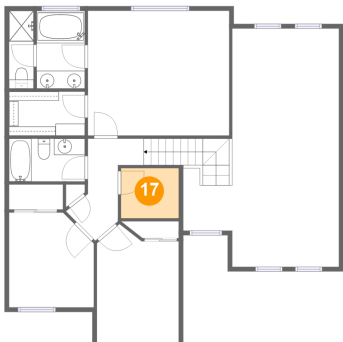

Dimensions: 9'2" x 13'2"
Area: 108 sq. ft
Counted as Living Area:
Yes

Heated: Yes
Finished: Yes
Enclosed: Yes
Contiguous:
Yes
Permitted: Yes
Wet Space: No
Addition: No
Conversion: No

447 Vista Ridge Court, Gaston, Washington County, Oregon, United States, 97119

15 Floor 2 - Primary Bedroom

Dimensions: 15'10" x 13'11"
Area: 220 sq. ft
Counted as Living Area:
Yes

Heated: Yes
Finished: Yes
Enclosed: Yes
Contiguous:
Yes
Permitted: Yes
Wet Space: No
Addition: No
Conversion: No

17 Floor 2 - Room

Dimensions: 6'6" x 5'7"
Area: 36 sq. ft
Counted as Living Area:
Yes

Heated: Yes
Finished: Yes
Enclosed: Yes
Contiguous:
Yes
Permitted: Yes
Wet Space: No
Addition: No
Conversion: No

447 Vista Ridge Court, Gaston, Washington County, Oregon, United States, 97119