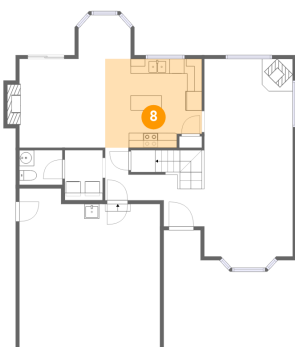

Dimensions: 7'1" x 5'11"
Area: 39 sq. ft
Counted as Living Area:
Yes

Heated: Yes
Finished: Yes
Enclosed: Yes
Contiguous:
Yes
Permitted: Yes
Wet Space: No
Addition: No
Conversion: No

447 Vista Ridge Court, Gaston, Washington County, Oregon, United States, 97119

6 Floor 1 - Hall

Dimensions: 7'11" x 7'1"
Area: 39 sq. ft
Counted as Living Area:
Yes

Heated: Yes
Finished: Yes
Enclosed: Yes
Contiguous:
Yes
Permitted: Yes
Wet Space: No
Addition: No
Conversion: No

7 Floor 1 - Foyer

Dimensions: 5'6" x 7'0"
Area: 69 sq. ft
Counted as Living Area:
Yes

Heated: Yes
Finished: Yes
Enclosed: Yes
Contiguous:
Yes
Permitted: Yes
Wet Space: No
Addition: No
Conversion: No

8 Floor 1 - Kitchen

Dimensions: 13'1" x 11'11"
Area: 150 sq. ft
Counted as Living Area:
Yes