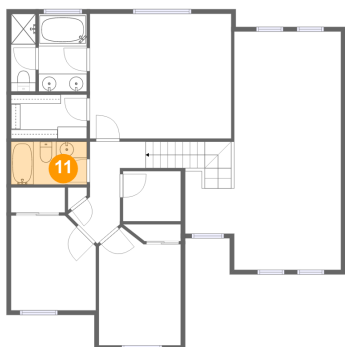

Dimensions: 5'10" x 4'8"
Area: 27 sq. ft
Counted as Living Area:
Yes

Heated: Yes
Finished: Yes
Enclosed: Yes
Contiguous:
Yes
Permitted: Yes
Wet Space: Yes
Addition: No
Conversion: No

10 Floor 1 - Family Room

Dimensions: 11'7" x 11'11"
Area: 147 sq. ft
Counted as Living Area:
Yes

Heated: Yes
Finished: Yes
Enclosed: Yes
Contiguous:
Yes
Permitted: Yes
Wet Space: No
Addition: No
Conversion: No

11 Floor 2 - Bath

Dimensions: 8'6" x 4'9"
Area: 40 sq. ft
Counted as Living Area:
Yes

Heated: Yes
Finished: Yes
Enclosed: Yes
Contiguous:
Yes
Permitted: Yes
Wet Space: Yes
Addition: No
Conversion: No

447 Vista Ridge Court, Gaston, Washington County, Oregon, United States, 97119