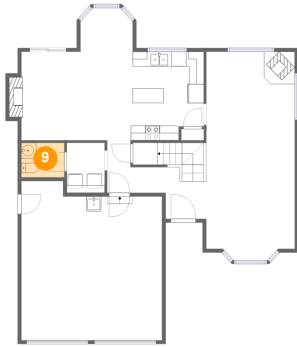

Dimensions: 5'6" x 7'0"
Area: 69 sq. ft
Counted as Living Area:
Yes

Heated: Yes
Finished: Yes
Enclosed: Yes
Contiguous:
Yes
Permitted: Yes
Wet Space: No
Addition: No
Conversion: No

8 Floor 1 - Kitchen

Dimensions: 13'1" x 11'11"
Area: 150 sq. ft
Counted as Living Area:
Yes

Heated: Yes
Finished: Yes
Enclosed: Yes
Contiguous:
Yes
Permitted: Yes
Wet Space: No
Addition: No
Conversion: No

447 Vista Ridge Court, Gaston, Washington County, Oregon, United States, 97119

9 Floor 1 - Wc