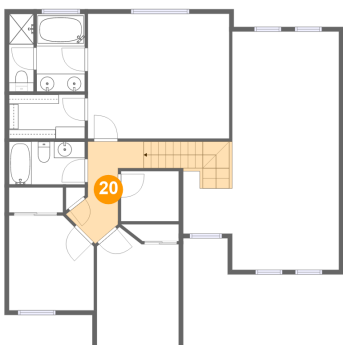

20 Floor 2 - Hall

Dimensions: 5'8" x 11'4"
Area: 87 sq. ft
Counted as Living Area:
Yes

Heated: Yes
Finished: Yes
Enclosed: Yes
Contiguous:
Yes
Permitted: Yes
Wet Space: No
Addition: No
Conversion: No