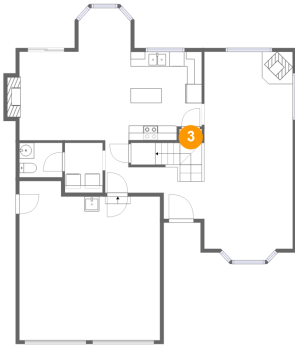

447 Vista Ridge Court, Gaston, Washington County, Oregon, United States, 97119

1 Floor 1 - Garage

Dimensions: 19'0" x 21'6"
Area: 380 sq. ft
Counted as Living Area: No

Heated: No
Finished: No
Enclosed: Yes
Contiguous: Yes
Permitted: Yes
Wet Space: No
Addition: No
Conversion: No

2 Floor 1 - Living Room

Dimensions: 11'11" x 28'1"
Area: 327 sq. ft
Counted as Living Area:
Yes

Heated: Yes
Finished: Yes
Enclosed: Yes
Contiguous:
Yes
Permitted: Yes
Wet Space: No
Addition: No
Conversion: No

447 Vista Ridge Court, Gaston, Washington County, Oregon, United States, 97119

3 Floor 1 - Pantry

Dimensions: 3'0" x 1'6"
Area: 5 sq. ft
Counted as Living Area:
Yes

Heated: Yes
Finished: Yes
Enclosed: Yes
Contiguous:
Yes
Permitted: Yes
Wet Space: No
Addition: No
Conversion: No