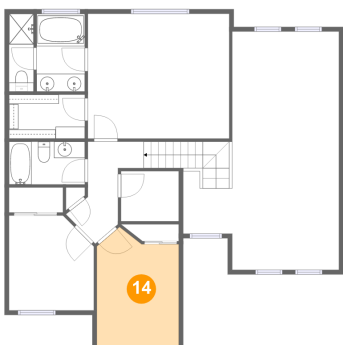

Dimensions: 8'6" x 4'9"
Area: 40 sq. ft
Counted as Living Area:
Yes

Heated: Yes
Finished: Yes
Enclosed: Yes
Contiguous:
Yes
Permitted: Yes
Wet Space: Yes
Addition: No
Conversion: No

447 Vista Ridge Court, Gaston, Washington County, Oregon, United States, 97119

13 Floor 2 - W.i.c.

Dimensions: 8'6" x 4'11"
Area: 42 sq. ft
Counted as Living Area:
Yes

Heated: Yes
Finished: Yes
Enclosed: Yes
Contiguous:
Yes
Permitted: Yes
Wet Space: No
Addition: No
Conversion: No

14 Floor 2 - Bedroom

Dimensions: 9'2" x 13'2"
Area: 108 sq. ft
Counted as Living Area:
Yes

Heated: Yes
Finished: Yes
Enclosed: Yes
Contiguous:
Yes
Permitted: Yes
Wet Space: No
Addition: No
Conversion: No

447 Vista Ridge Court, Gaston, Washington County, Oregon, United States, 97119