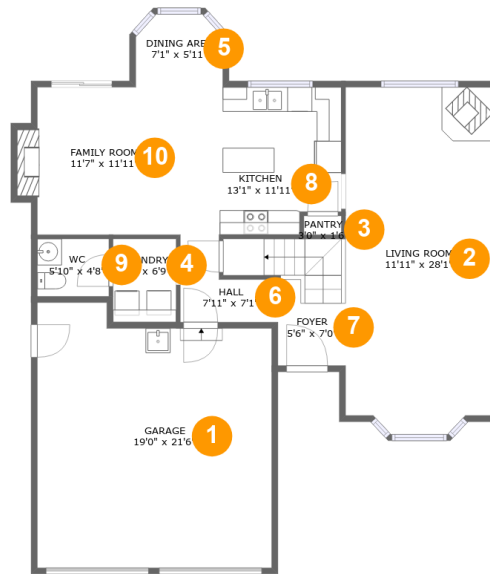

 **2** floors

 **1,744** Gross Living Area sqft

 **2,543** total sqft

447 Vista Ridge Court, Gaston, Washington County, Oregon, United States, 97119

Room Dimensions

Floor 1

Total sqft: 1337

Living area: 917

#	Room name	Dimensions	Area (sqft)	Counted as Living Area
1	Garage	19'0" x 21'6"	380 sq. ft	No
2	Living Room	11'11" x 28'1"	327 sq. ft	Yes
3	Pantry	3'0" x 1'6"	5 sq. ft	Yes
4	Laundry	5'1" x 6'9"	34 sq. ft	Yes
5	Dining Area	7'1" x 5'11"	39 sq. ft	Yes
6	Hall	7'11" x 7'1"	39 sq. ft	Yes
7	Foyer	5'6" x 7'0"	69 sq. ft	Yes
8	Kitchen	13'1" x 11'11"	150 sq. ft	Yes
9	Wc	5'10" x 4'8"	27 sq. ft	Yes
10	Family Room	11'7" x 11'11"	147 sq. ft	Yes

447 Vista Ridge Court, Gaston, Washington County, Oregon, United States, 97119

Room Dimensions

Floor 2

Total sqft: 1206

Living area: 827

#	Room name	Dimensions	Area (sqft)	Counted as Living Area
11	Bath	8'6" x 4'9"	40 sq. ft	Yes
12	Open To Below	17'5" x 26'7"	349 sq. ft	No
13	W.i.c.	8'6" x 4'11"	42 sq. ft	Yes
14	Bedroom	9'2" x 13'2"	108 sq. ft	Yes
15	Primary Bedroom	15'10" x 13'11"	220 sq. ft	Yes
16	Primary Bath	5'5" x 8'8"	47 sq. ft	Yes
17	Room	6'6" x 5'7"	36 sq. ft	Yes
18	Bath	2'9" x 8'8"	24 sq. ft	Yes
19	Bedroom	9'6" x 10'7"	94 sq. ft	Yes
20	Hall	5'8" x 11'4"	87 sq. ft	Yes

17 Floor 2 - Room

Dimensions: 6'6" x 5'7"
Area: 36 sq. ft
Counted as Living Area:
Yes

Heated: Yes
Finished: Yes
Enclosed: Yes
Contiguous:
Yes
Permitted: Yes
Wet Space: No
Addition: No
Conversion: No

447 Vista Ridge Court, Gaston, Washington County, Oregon, United States, 97119