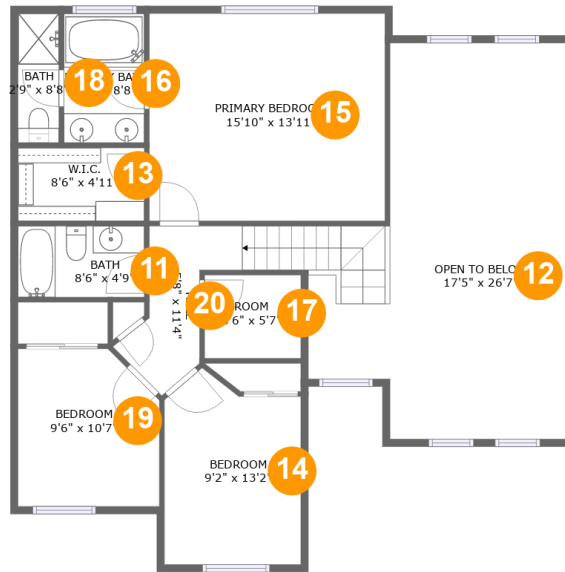

 **2** floors

 **1,744** Gross Living Area sqft

 **2,543** total sqft

447 Vista Ridge Court, Gaston, Washington County, Oregon, United States, 97119

Room Dimensions

Floor 1

Total sqft: 1337

Living area: 917

#	Room name	Dimensions	Area (sqft)	Counted as Living Area
1	Garage	19'0" x 21'6"	380 sq. ft	No
2	Living Room	11'11" x 28'1"	327 sq. ft	Yes
3	Pantry	3'0" x 1'6"	5 sq. ft	Yes
4	Laundry	5'1" x 6'9"	34 sq. ft	Yes
5	Dining Area	7'1" x 5'11"	39 sq. ft	Yes
6	Hall	7'11" x 7'1"	39 sq. ft	Yes
7	Foyer	5'6" x 7'0"	69 sq. ft	Yes
8	Kitchen	13'1" x 11'11"	150 sq. ft	Yes
9	Wc	5'10" x 4'8"	27 sq. ft	Yes
10	Family Room	11'7" x 11'11"	147 sq. ft	Yes

447 Vista Ridge Court, Gaston, Washington County, Oregon, United States, 97119

Room Dimensions

Floor 2

Total sqft: 1206

Living area: 827

#	Room name	Dimensions	Area (sqft)	Counted as Living Area
11	Bath	8'6" x 4'9"	40 sq. ft	Yes
12	Open To Below	17'5" x 26'7"	349 sq. ft	No
13	W.i.c.	8'6" x 4'11"	42 sq. ft	Yes
14	Bedroom	9'2" x 13'2"	108 sq. ft	Yes
15	Primary Bedroom	15'10" x 13'11"	220 sq. ft	Yes
16	Primary Bath	5'5" x 8'8"	47 sq. ft	Yes
17	Room	6'6" x 5'7"	36 sq. ft	Yes
18	Bath	2'9" x 8'8"	24 sq. ft	Yes
19	Bedroom	9'6" x 10'7"	94 sq. ft	Yes
20	Hall	5'8" x 11'4"	87 sq. ft	Yes

17 Floor 2 - Room

Dimensions: 6'6" x 5'7"
Area: 36 sq. ft
Counted as Living Area:
Yes

Heated: Yes
Finished: Yes
Enclosed: Yes
Contiguous:
Yes
Permitted: Yes
Wet Space: No
Addition: No
Conversion: No

447 Vista Ridge Court, Gaston, Washington County, Oregon, United States, 97119