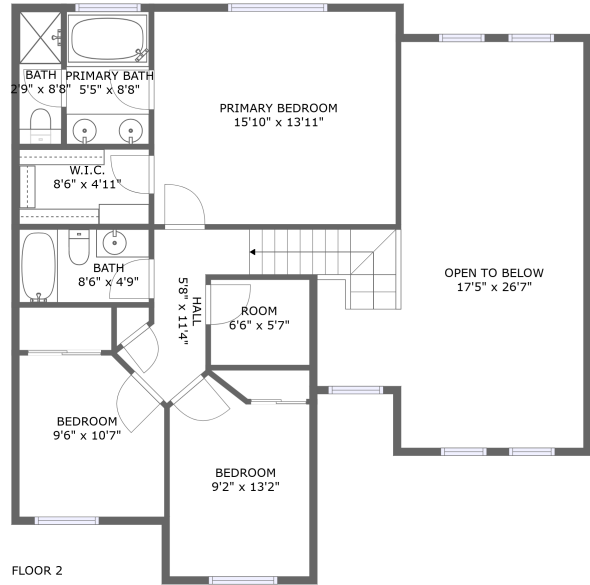

447 Vista Ridge Court, Gaston, Washington County, Oregon, United States, 97119

FLOOR 1

FLOOR 2

Property Summary

 **1** garages

 **3** bedrooms

 **2** bathrooms

 **1** half baths

 **2** floors

 **1,744** Gross Living Area sqft

 **2,543** total sqft

447 Vista Ridge Court, Gaston, Washington County, Oregon, United States, 97119

Room Dimensions

Floor 1

Total sqft: 1337

Living area: 917

#	Room name	Dimensions	Area (sqft)	Counted as Living Area
1	Garage	19'0" x 21'6"	380 sq. ft	No
2	Living Room	11'11" x 28'1"	327 sq. ft	Yes
3	Pantry	3'0" x 1'6"	5 sq. ft	Yes
4	Laundry	5'1" x 6'9"	34 sq. ft	Yes
5	Dining Area	7'1" x 5'11"	39 sq. ft	Yes
6	Hall	7'11" x 7'1"	39 sq. ft	Yes
7	Foyer	5'6" x 7'0"	69 sq. ft	Yes
8	Kitchen	13'1" x 11'11"	150 sq. ft	Yes
9	Wc	5'10" x 4'8"	27 sq. ft	Yes
10	Family Room	11'7" x 11'11"	147 sq. ft	Yes

447 Vista Ridge Court, Gaston, Washington County, Oregon, United States, 97119

Room Dimensions

Floor 2

Total sqft: 1206

Living area: 827

#	Room name	Dimensions	Area (sqft)	Counted as Living Area
11	Bath	8'6" x 4'9"	40 sq. ft	Yes
12	Open To Below	17'5" x 26'7"	349 sq. ft	No
13	W.i.c.	8'6" x 4'11"	42 sq. ft	Yes
14	Bedroom	9'2" x 13'2"	108 sq. ft	Yes
15	Primary Bedroom	15'10" x 13'11"	220 sq. ft	Yes
16	Primary Bath	5'5" x 8'8"	47 sq. ft	Yes
17	Room	6'6" x 5'7"	36 sq. ft	Yes
18	Bath	2'9" x 8'8"	24 sq. ft	Yes
19	Bedroom	9'6" x 10'7"	94 sq. ft	Yes
20	Hall	5'8" x 11'4"	87 sq. ft	Yes