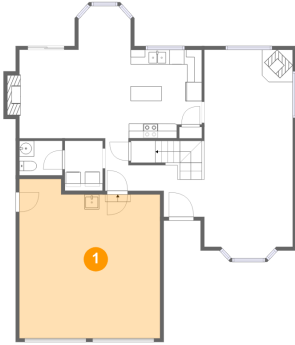

#	Room name	Dimensions	Area (sqft)	Counted as Living Area
1	Garage	19'0" x 21'6"	380 sq. ft	No
2	Living Room	11'11" x 28'1"	327 sq. ft	Yes
3	Pantry	3'0" x 1'6"	5 sq. ft	Yes
4	Laundry	5'1" x 6'9"	34 sq. ft	Yes
5	Dining Area	7'1" x 5'11"	39 sq. ft	Yes
6	Hall	7'11" x 7'1"	39 sq. ft	Yes
7	Foyer	5'6" x 7'0"	69 sq. ft	Yes
8	Kitchen	13'1" x 11'11"	150 sq. ft	Yes
9	Wc	5'10" x 4'8"	27 sq. ft	Yes
10	Family Room	11'7" x 11'11"	147 sq. ft	Yes

447 Vista Ridge Court, Gaston, Washington County, Oregon, United States, 97119

Room Dimensions

Floor 2

Total sqft: 1206

Living area: 827

#	Room name	Dimensions	Area (sqft)	Counted as Living Area
11	Bath	8'6" x 4'9"	40 sq. ft	Yes
12	Open To Below	17'5" x 26'7"	349 sq. ft	No
13	W.i.c.	8'6" x 4'11"	42 sq. ft	Yes
14	Bedroom	9'2" x 13'2"	108 sq. ft	Yes
15	Primary Bedroom	15'10" x 13'11"	220 sq. ft	Yes
16	Primary Bath	5'5" x 8'8"	47 sq. ft	Yes
17	Room	6'6" x 5'7"	36 sq. ft	Yes
18	Bath	2'9" x 8'8"	24 sq. ft	Yes
19	Bedroom	9'6" x 10'7"	94 sq. ft	Yes
20	Hall	5'8" x 11'4"	87 sq. ft	Yes

447 Vista Ridge Court, Gaston, Washington County, Oregon, United States, 97119

1 Floor 1 - Garage

Dimensions: 19'0" x 21'6"
Area: 380 sq. ft
Counted as Living Area: No

Heated: No
Finished: No
Enclosed: Yes
Contiguous: Yes
Permitted: Yes
Wet Space: No
Addition: No
Conversion: No

447 Vista Ridge Court, Gaston, Washington County, Oregon, United States, 97119

3 Floor 1 - Pantry

Dimensions: 3'0" x 1'6"
Area: 5 sq. ft
Counted as Living Area:
Yes

Heated: Yes
Finished: Yes
Enclosed: Yes
Contiguous:
Yes
Permitted: Yes
Wet Space: No
Addition: No
Conversion: No