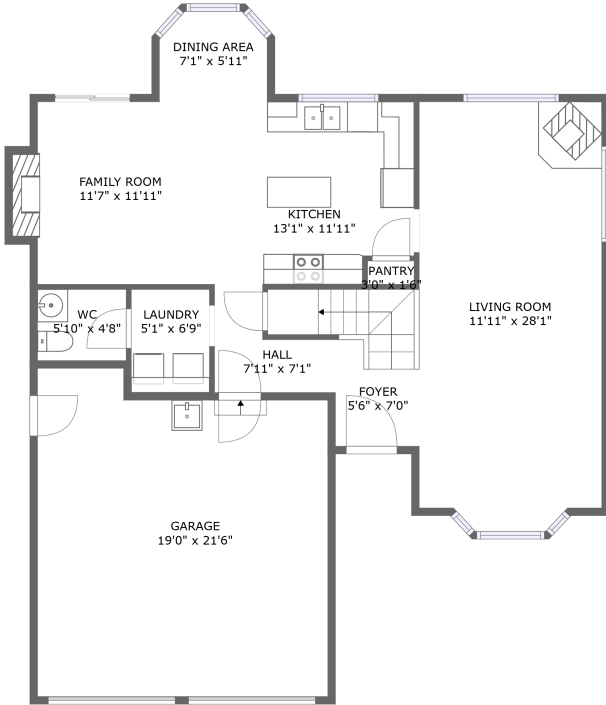

447 Vista Ridge Court, Gaston, Washington County, Oregon, United States, 97119

FLOOR 1

FLOOR 2

Property Summary

 **1** garages

 **3** bedrooms

 **2** bathrooms

 **1** half baths

 **2** floors

 **1,744** Gross Living Area sqft

 **2,543** total sqft

447 Vista Ridge Court, Gaston, Washington County, Oregon, United States, 97119

Room Dimensions

Floor 1

Total sqft: 1337

Living area: 917

#	Room name	Dimensions	Area (sqft)	Counted as Living Area
1	Garage	19'0" x 21'6"	380 sq. ft	No
2	Living Room	11'11" x 28'1"	327 sq. ft	Yes
3	Pantry	3'0" x 1'6"	5 sq. ft	Yes
4	Laundry	5'1" x 6'9"	34 sq. ft	Yes
5	Dining Area	7'1" x 5'11"	39 sq. ft	Yes
6	Hall	7'11" x 7'1"	39 sq. ft	Yes
7	Foyer	5'6" x 7'0"	69 sq. ft	Yes
8	Kitchen	13'1" x 11'11"	150 sq. ft	Yes
9	Wc	5'10" x 4'8"	27 sq. ft	Yes
10	Family Room	11'7" x 11'11"	147 sq. ft	Yes

447 Vista Ridge Court, Gaston, Washington County, Oregon, United States, 97119

Room Dimensions

Floor 2

Total sqft: 1206

Living area: 827

#	Room name	Dimensions	Area (sqft)	Counted as Living Area
11	Bath	8'6" x 4'9"	40 sq. ft	Yes
12	Open To Below	17'5" x 26'7"	349 sq. ft	No
13	W.i.c.	8'6" x 4'11"	42 sq. ft	Yes
14	Bedroom	9'2" x 13'2"	108 sq. ft	Yes
15	Primary Bedroom	15'10" x 13'11"	220 sq. ft	Yes
16	Primary Bath	5'5" x 8'8"	47 sq. ft	Yes
17	Room	6'6" x 5'7"	36 sq. ft	Yes
18	Bath	2'9" x 8'8"	24 sq. ft	Yes
19	Bedroom	9'6" x 10'7"	94 sq. ft	Yes
20	Hall	5'8" x 11'4"	87 sq. ft	Yes