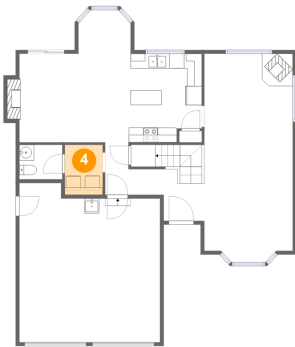

447 Vista Ridge Court, Gaston, Washington County, Oregon, United States, 97119

3 Floor 1 - Pantry

Dimensions: 3'0" x 1'6"
Area: 5 sq. ft
Counted as Living Area:
Yes

Heated: Yes
Finished: Yes
Enclosed: Yes
Contiguous:
Yes
Permitted: Yes
Wet Space: No
Addition: No
Conversion: No

4 Floor 1 - Laundry

Dimensions: 5'1" x 6'9"
Area: 34 sq. ft
Counted as Living Area:
Yes

Heated: Yes
Finished: Yes
Enclosed: Yes
Contiguous:
Yes
Permitted: Yes
Wet Space: No
Addition: No
Conversion: No

5 Floor 1 - Dining Area

Dimensions: 7'1" x 5'11"
Area: 39 sq. ft
Counted as Living Area:
Yes

Heated: Yes
Finished: Yes
Enclosed: Yes
Contiguous:
Yes
Permitted: Yes
Wet Space: No
Addition: No
Conversion: No

447 Vista Ridge Court, Gaston, Washington County, Oregon, United States, 97119