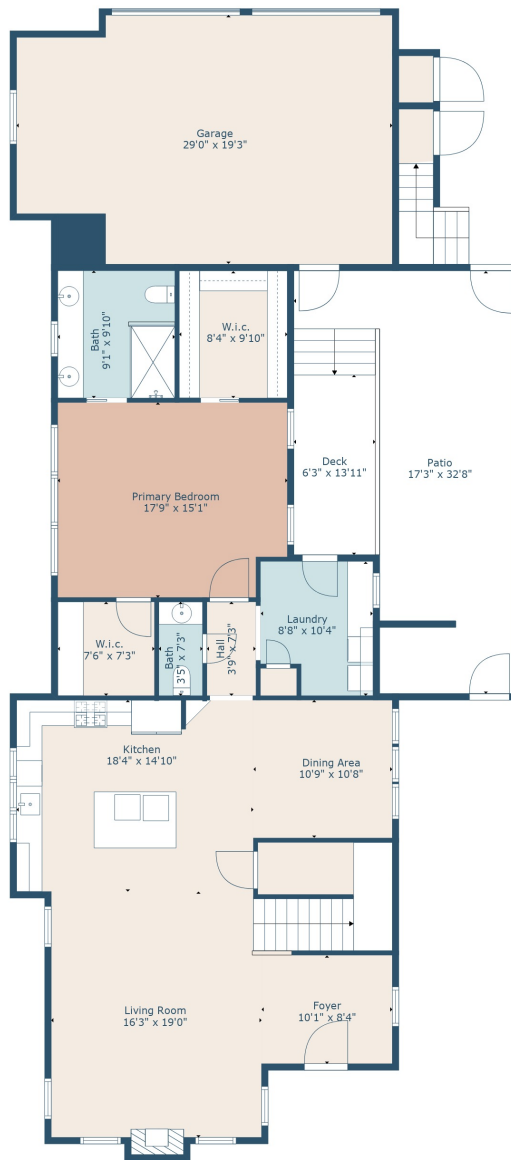

Floor 1

Floor 2

Floor 3

TOTAL: 3095 sq. ft

Below Ground: 1555 sq. ft, FLOOR 2: 426 sq. ft, FLOOR 3: 1114 sq. ft
 EXCLUDED AREAS: GARAGE: 534 sq. ft, PATIO: 375 sq. ft, DECK: 116 sq. ft,
 FIREPLACE: 3 sq. ft, PORCH: 17 sq. ft, BALCONY: 228 sq. ft

Measurements Are Calculated By Cubicasa Technology. Deemed Highly Reliable But Not Guaranteed.

TOTAL: 3095 sq. ft

Below Ground: 1555 sq. ft, FLOOR 2: 426 sq. ft, FLOOR 3: 1114 sq. ft
 EXCLUDED AREAS: GARAGE: 534 sq. ft, PATIO: 375 sq. ft, DECK: 116 sq. ft,
 FIREPLACE: 3 sq. ft, PORCH: 17 sq. ft, BALCONY: 228 sq. ft