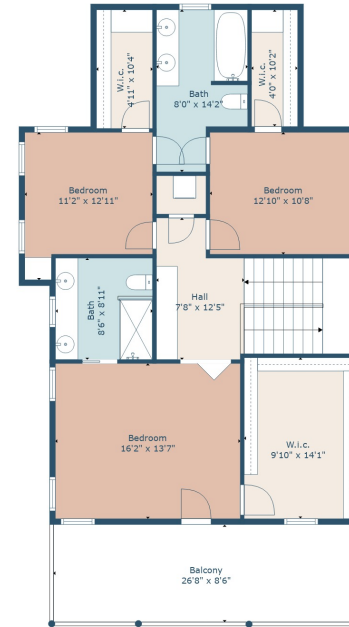

Floor 1

Floor 2

Floor 3

TOTAL: 3095 sq. ft

Below Ground: 1555 sq. ft, FLOOR 2: 426 sq. ft, FLOOR 3: 1114 sq. ft
 EXCLUDED AREAS: GARAGE: 534 sq. ft, PATIO: 375 sq. ft, DECK: 116 sq. ft,
 FIREPLACE: 3 sq. ft, PORCH: 17 sq. ft, BALCONY: 228 sq. ft

Measurements Are Calculated By Cubicasa Technology. Deemed Highly Reliable But Not Guaranteed.

TOTAL: 3095 sq. ft

Below Ground: 1555 sq. ft, FLOOR 2: 426 sq. ft, FLOOR 3: 1114 sq. ft
 EXCLUDED AREAS: GARAGE: 534 sq. ft, PATIO: 375 sq. ft, DECK: 116 sq. ft,
 FIREPLACE: 3 sq. ft, PORCH: 17 sq. ft, BALCONY: 228 sq. ft