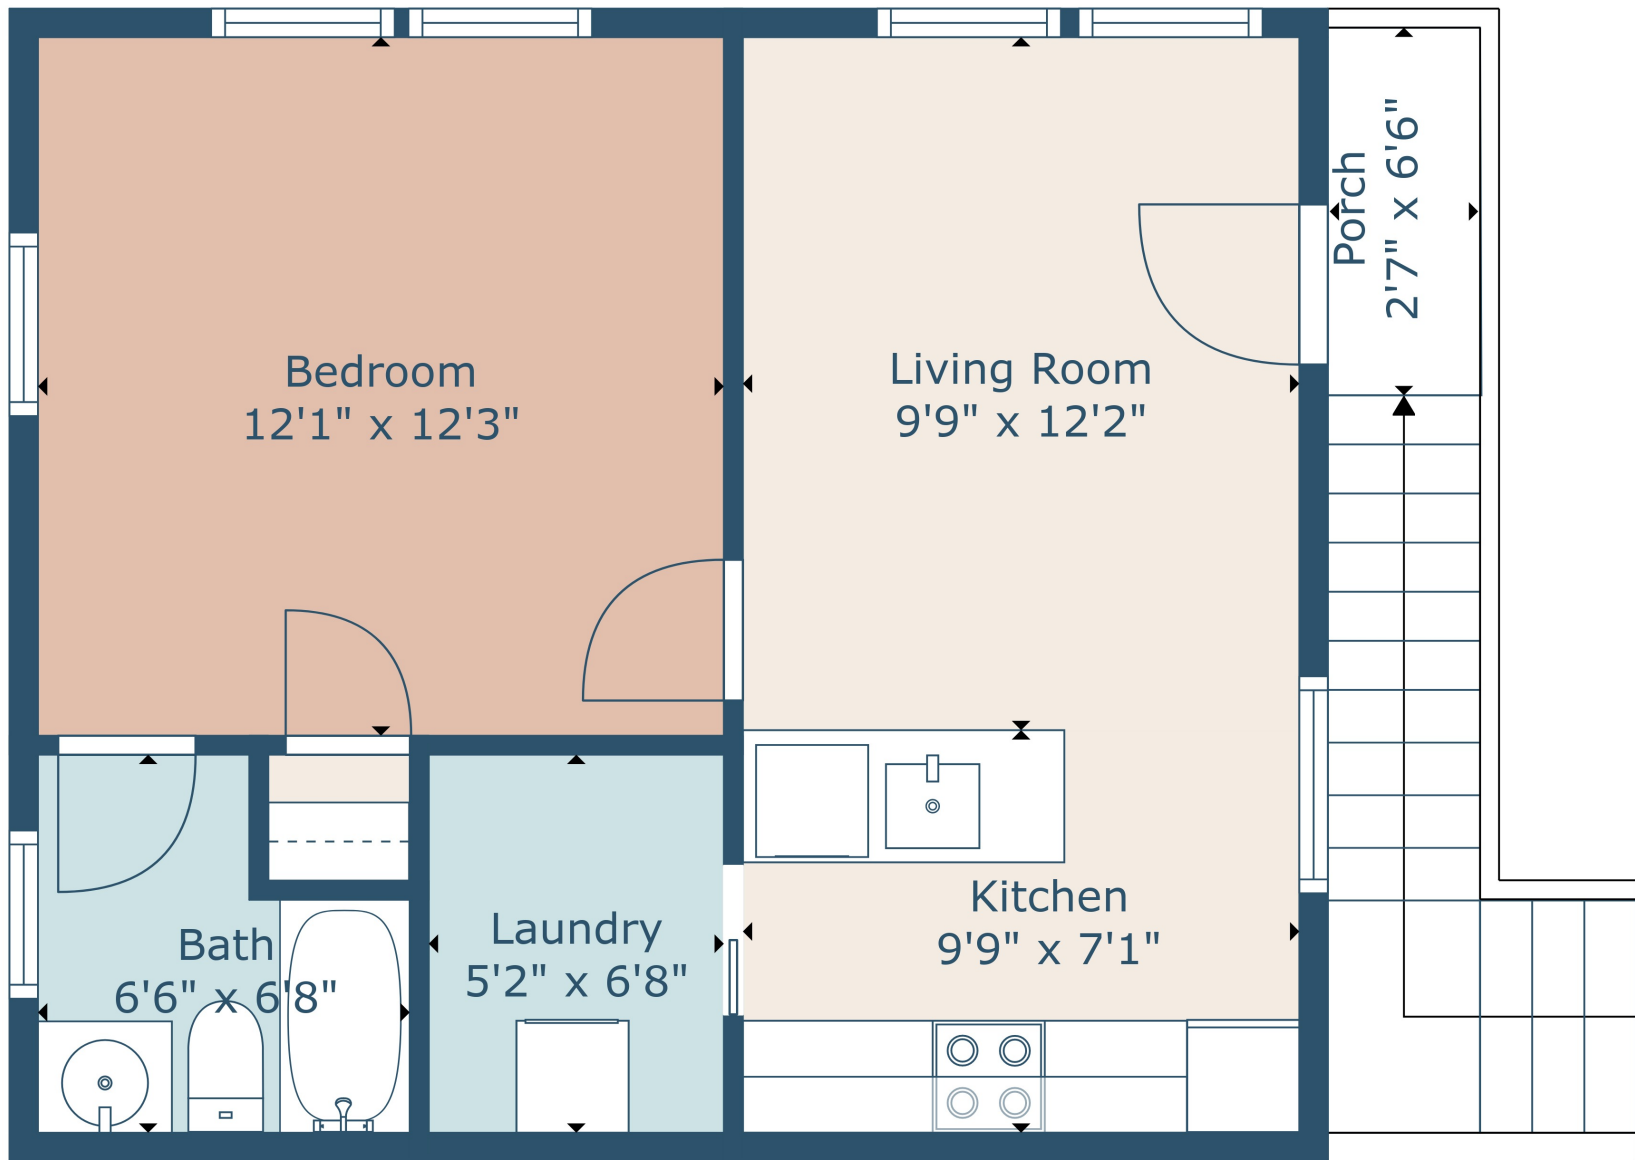

Floor 1

Floor 2

Floor 3

TOTAL: 3095 sq. ft

Below Ground: 1555 sq. ft, FLOOR 2: 426 sq. ft, FLOOR 3: 1114 sq. ft
 EXCLUDED AREAS: GARAGE: 534 sq. ft, PATIO: 375 sq. ft, DECK: 116 sq. ft,
 FIREPLACE: 3 sq. ft, PORCH: 17 sq. ft, BALCONY: 228 sq. ft

Measurements Are Calculated By Cubicasa Technology. Deemed Highly Reliable But Not Guaranteed.

TOTAL: 3095 sq. ft

Below Ground: 1555 sq. ft, FLOOR 2: 426 sq. ft, FLOOR 3: 1114 sq. ft
 EXCLUDED AREAS: GARAGE: 534 sq. ft, PATIO: 375 sq. ft, DECK: 116 sq. ft,
 FIREPLACE: 3 sq. ft, PORCH: 17 sq. ft, BALCONY: 228 sq. ft