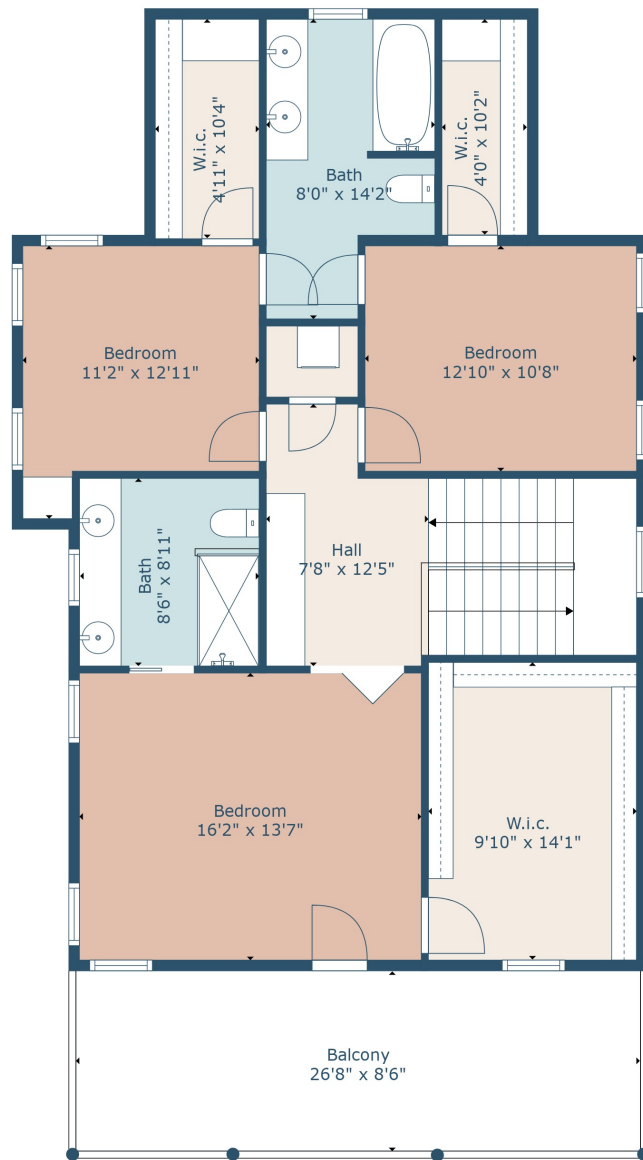

Floor 1

Floor 2

Floor 3

TOTAL: 3095 sq. ft

Below Ground: 1555 sq. ft, FLOOR 2: 426 sq. ft, FLOOR 3: 1114 sq. ft
 EXCLUDED AREAS: GARAGE: 534 sq. ft, PATIO: 375 sq. ft, DECK: 116 sq. ft,
 FIREPLACE: 3 sq. ft, PORCH: 17 sq. ft, BALCONY: 228 sq. ft

Measurements Are Calculated By Cubicasa Technology. Deemed Highly Reliable But Not Guaranteed.

TOTAL: 3095 sq. ft

Below Ground: 1555 sq. ft, FLOOR 2: 426 sq. ft, FLOOR 3: 1114 sq. ft
 EXCLUDED AREAS: GARAGE: 534 sq. ft, PATIO: 375 sq. ft, DECK: 116 sq. ft,
 FIREPLACE: 3 sq. ft, PORCH: 17 sq. ft, BALCONY: 228 sq. ft