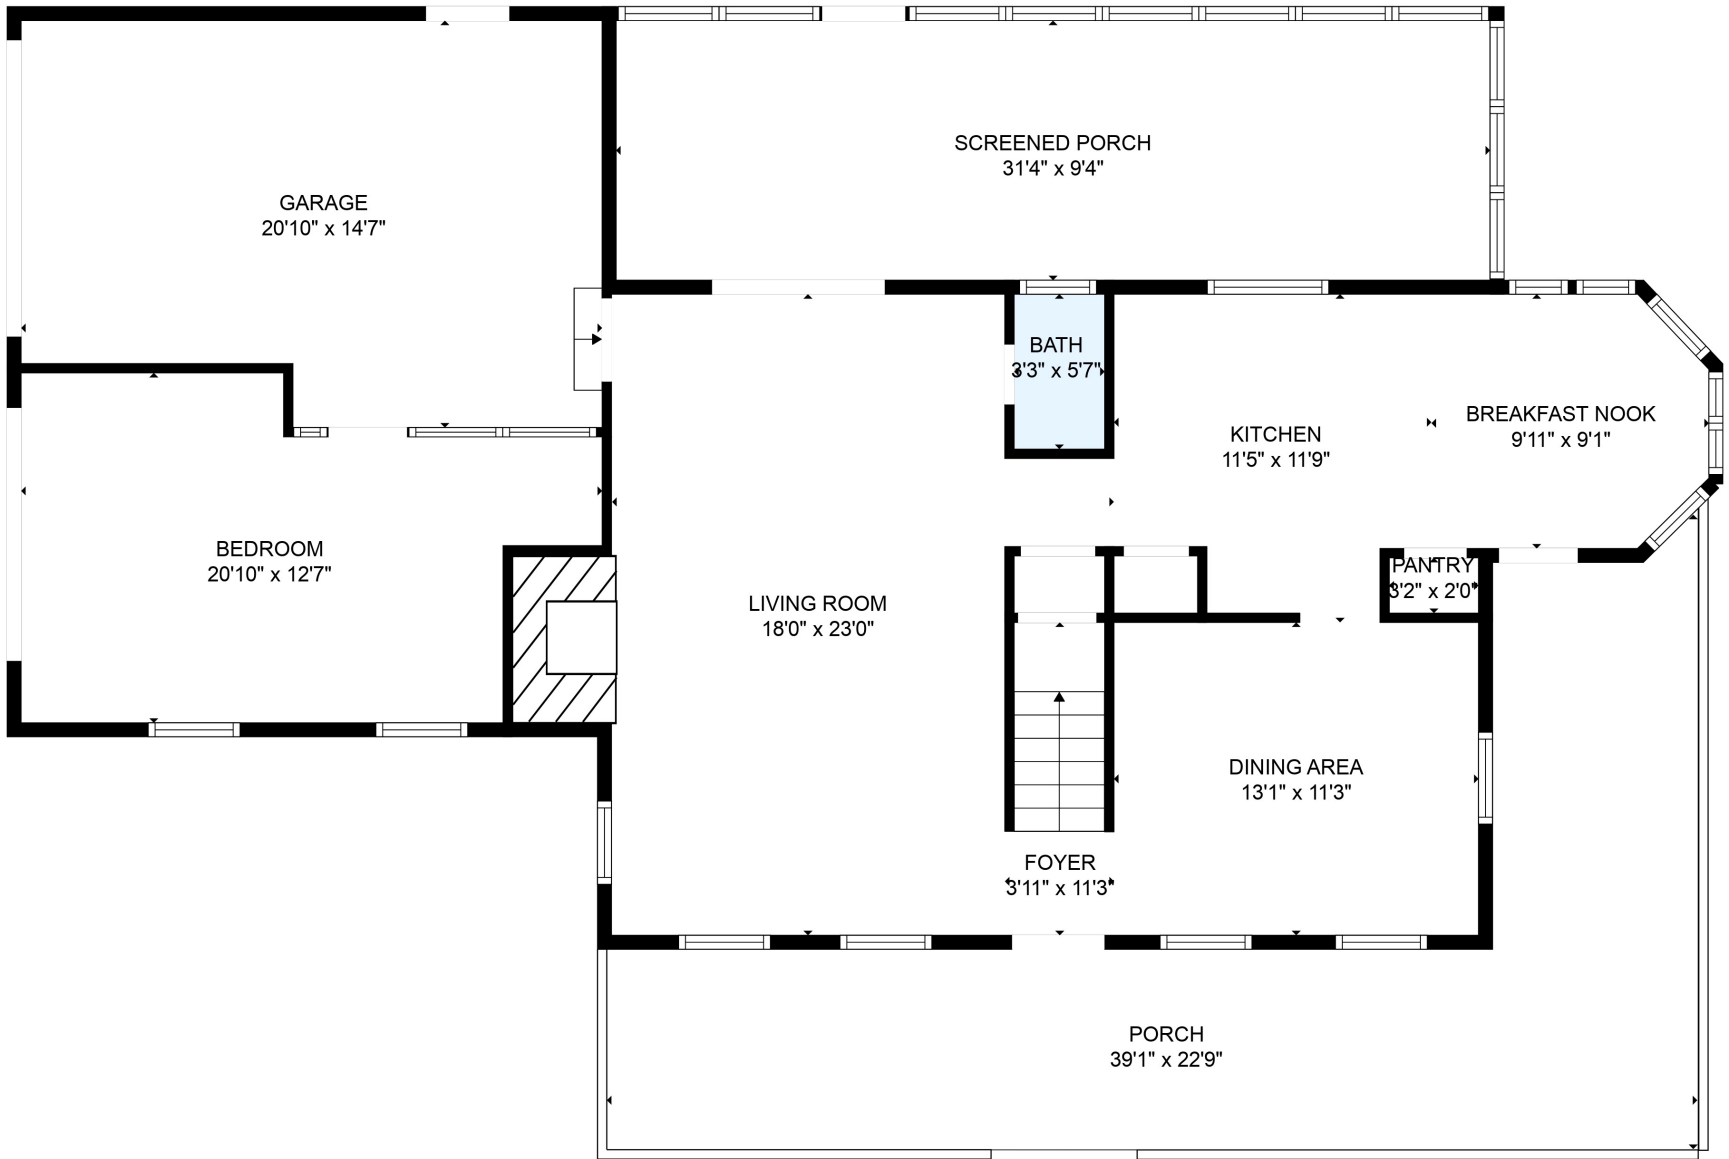

Total scanned area: 2947 sq. ft

MEASUREMENTS ARE CALCULATED BY CUBICASA TECHNOLOGY. DEEMED HIGHLY RELIABLE BUT NOT GUARANTEED.

BEDROOM
10'11" x 11'2"

BATH
7'8" x 4'10"

BATH
6'4" x 8'4"

HALL
10'0" x 14'2"

W.I.C.
11'1" x 8'8"

BEDROOM
14'1" x 11'5"

MASTER BEDROOM
13'0" x 14'4"

Total scanned area: 2947 sq. ft

MEASUREMENTS ARE CALCULATED BY CUBICASA TECHNOLOGY. DEEMED HIGHLY RELIABLE BUT NOT GUARANTEED.

Total scanned area: 2947 sq. ft