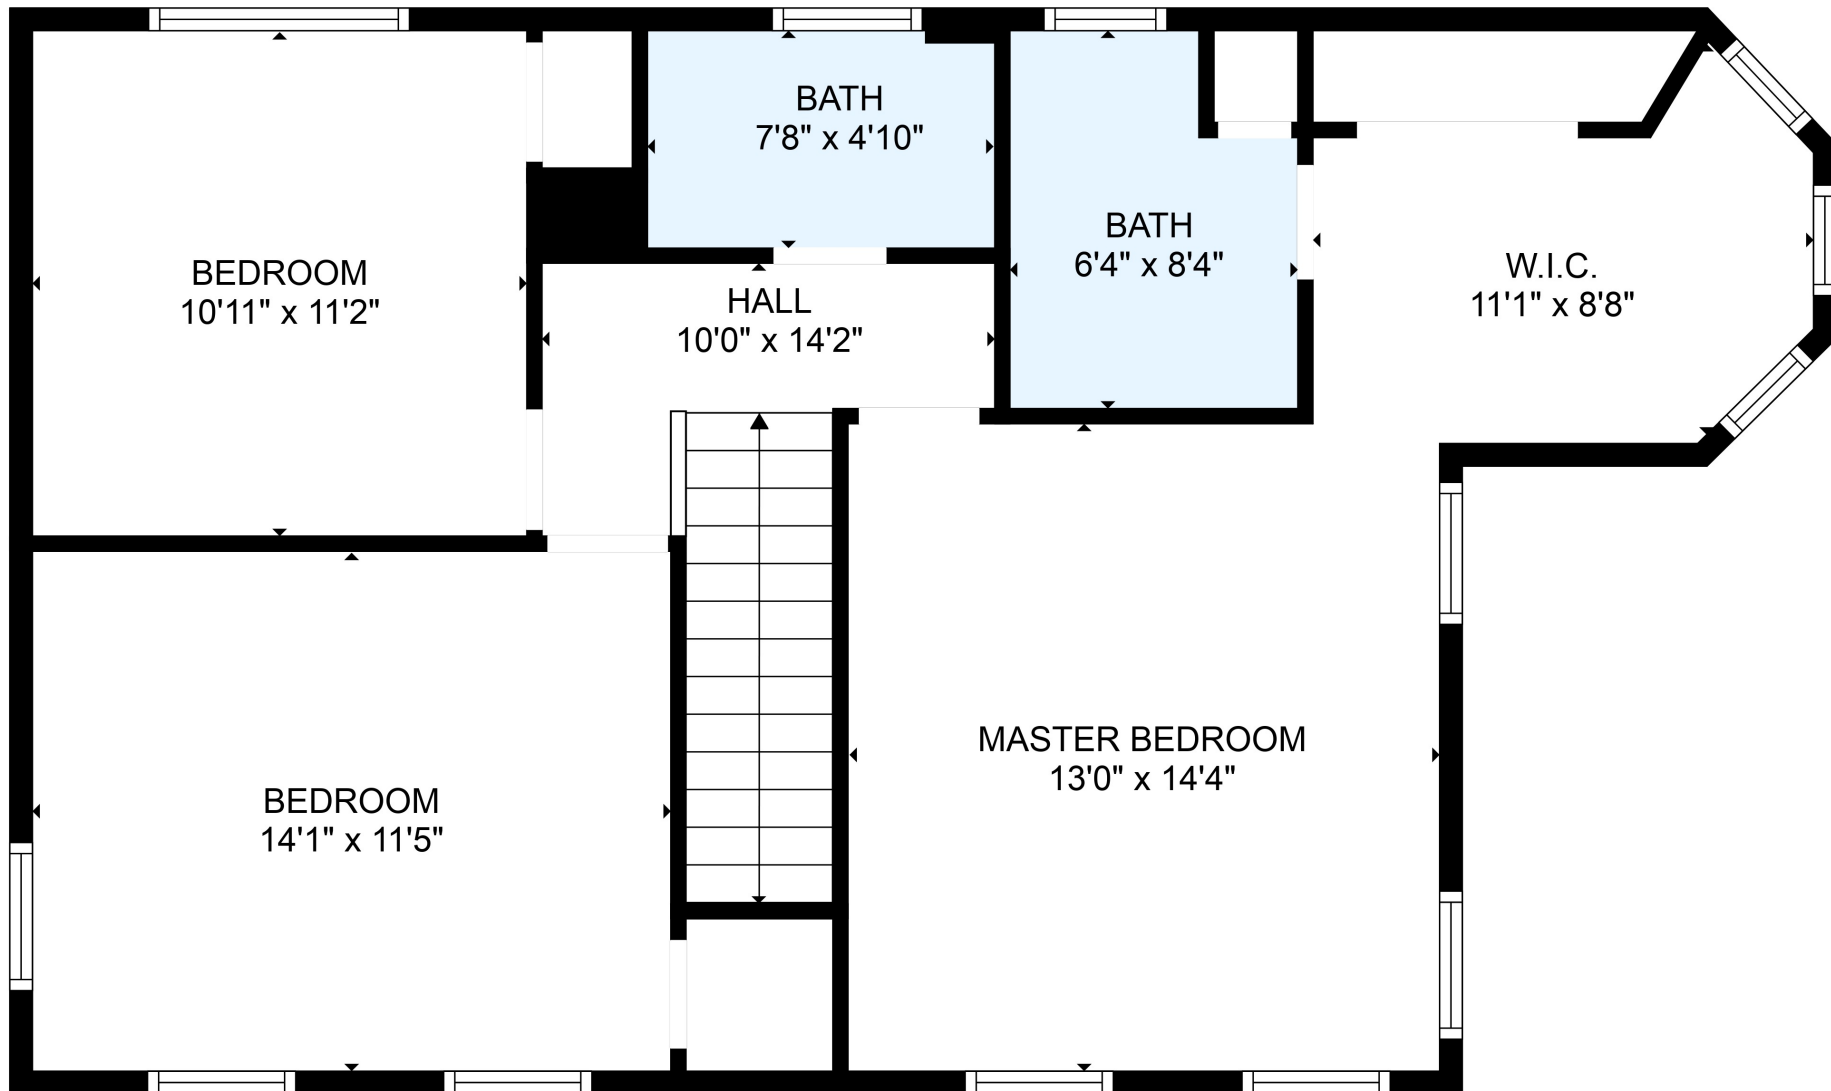

Total scanned area: 2947 sq. ft

MEASUREMENTS ARE CALCULATED BY CUBICASA TECHNOLOGY. DEEMED HIGHLY RELIABLE BUT NOT GUARANTEED.

BEDROOM
10'11" x 11'2"

BATH
7'8" x 4'10"

BATH
6'4" x 8'4"

HALL
10'0" x 14'2"

W.I.C.
11'1" x 8'8"

BEDROOM
14'1" x 11'5"

MASTER BEDROOM
13'0" x 14'4"

Total scanned area: 2947 sq. ft

MEASUREMENTS ARE CALCULATED BY CUBICASA TECHNOLOGY. DEEMED HIGHLY RELIABLE BUT NOT GUARANTEED.

Total scanned area: 2947 sq. ft