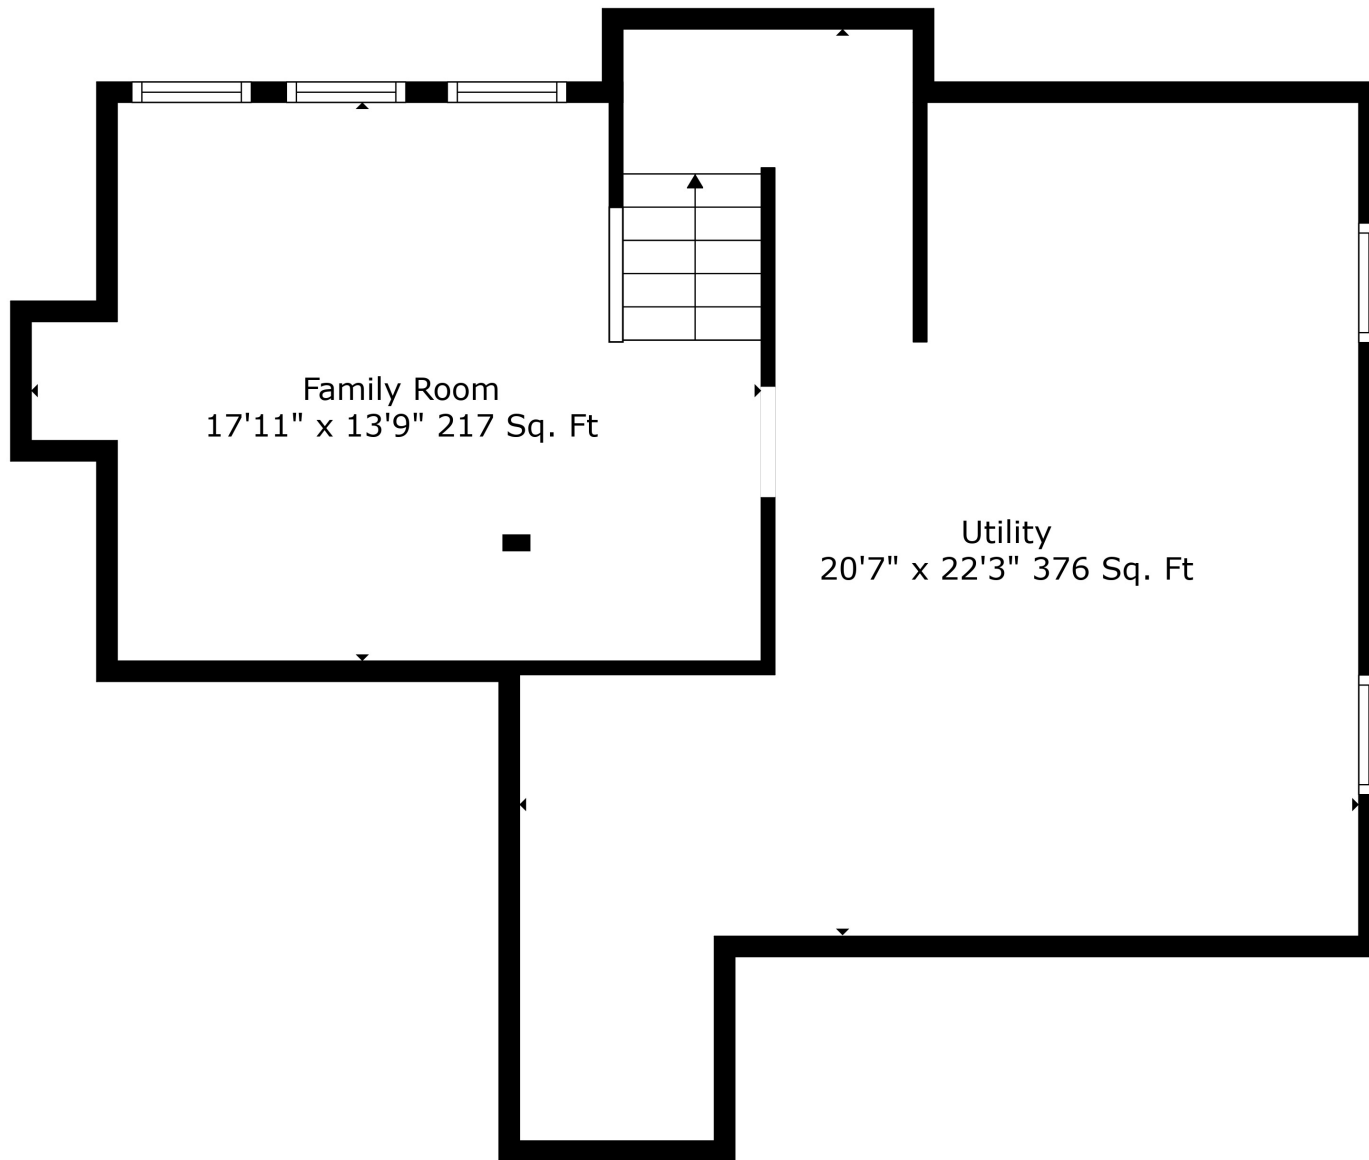

Floor 2

Floor 3

Floor 1

Total scanned area: 2718 sq. ft

Total scanned area: 2718 sq. ft

Total scanned area: 2718 sq. ft

Measurements Are Calculated By Cubicasa Technology. Deemed Highly Reliable But Not Guaranteed.

Family Room
17'11" x 13'9" 217 Sq. Ft

Utility
20'7" x 22'3" 376 Sq. Ft

Total scanned area: 2718 sq. ft