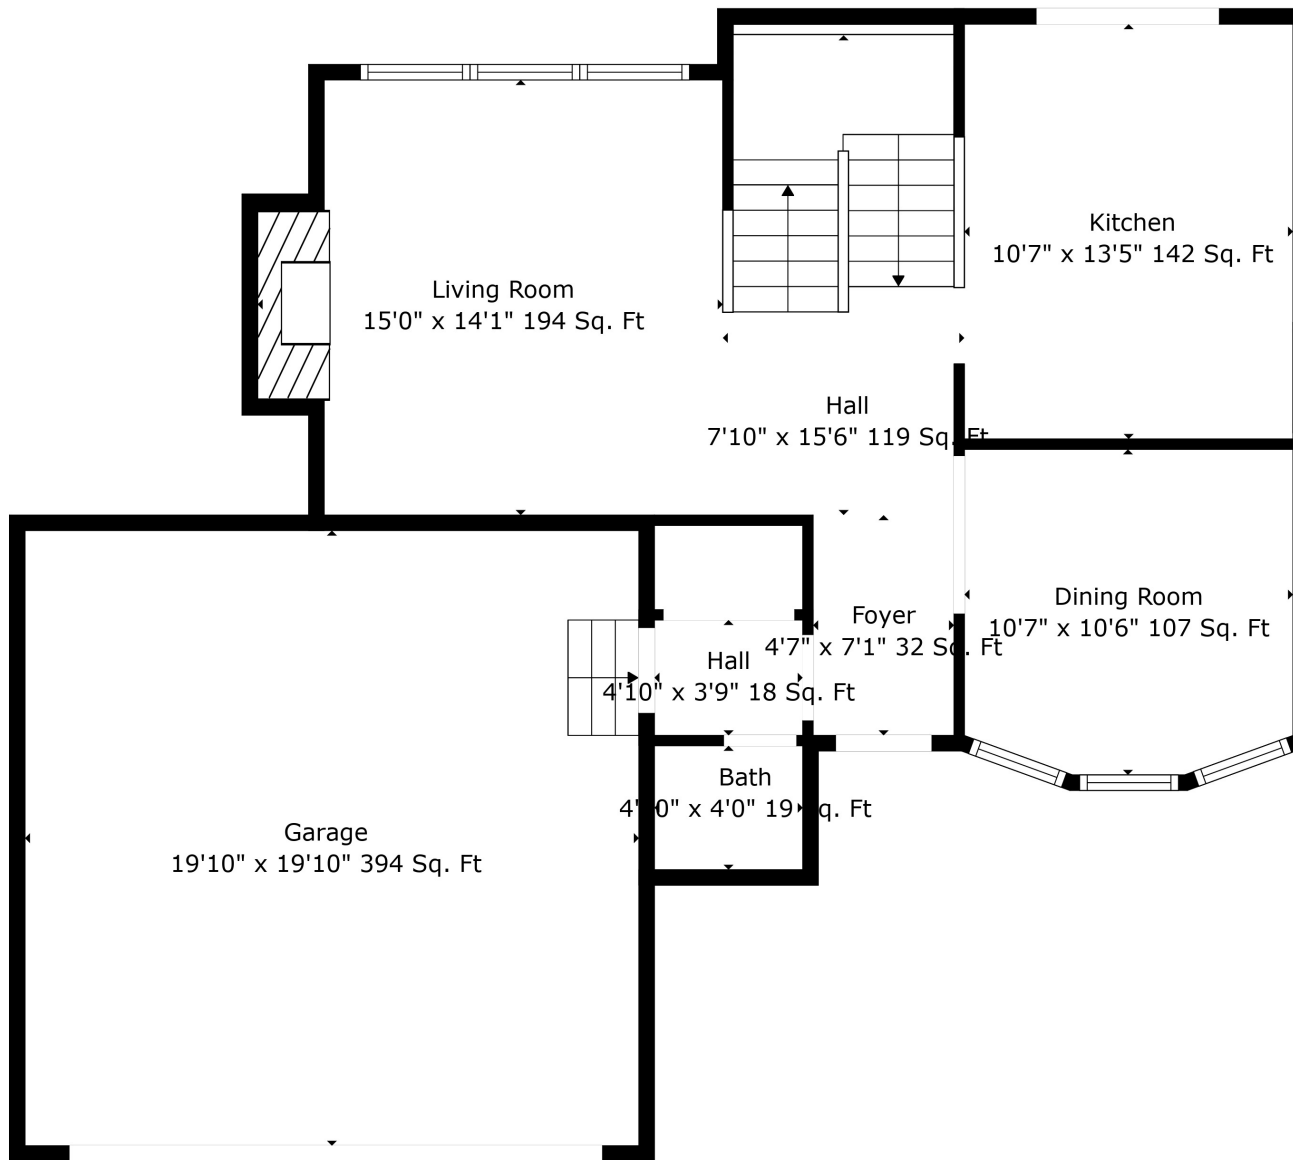

Floor 2

Floor 3

Floor 1

Total scanned area: 2718 sq. ft

Total scanned area: 2718 sq. ft

Total scanned area: 2718 sq. ft

Measurements Are Calculated By Cubicasa Technology. Deemed Highly Reliable But Not Guaranteed.

Family Room
17'11" x 13'9" 217 Sq. Ft

Utility
20'7" x 22'3" 376 Sq. Ft

Total scanned area: 2718 sq. ft