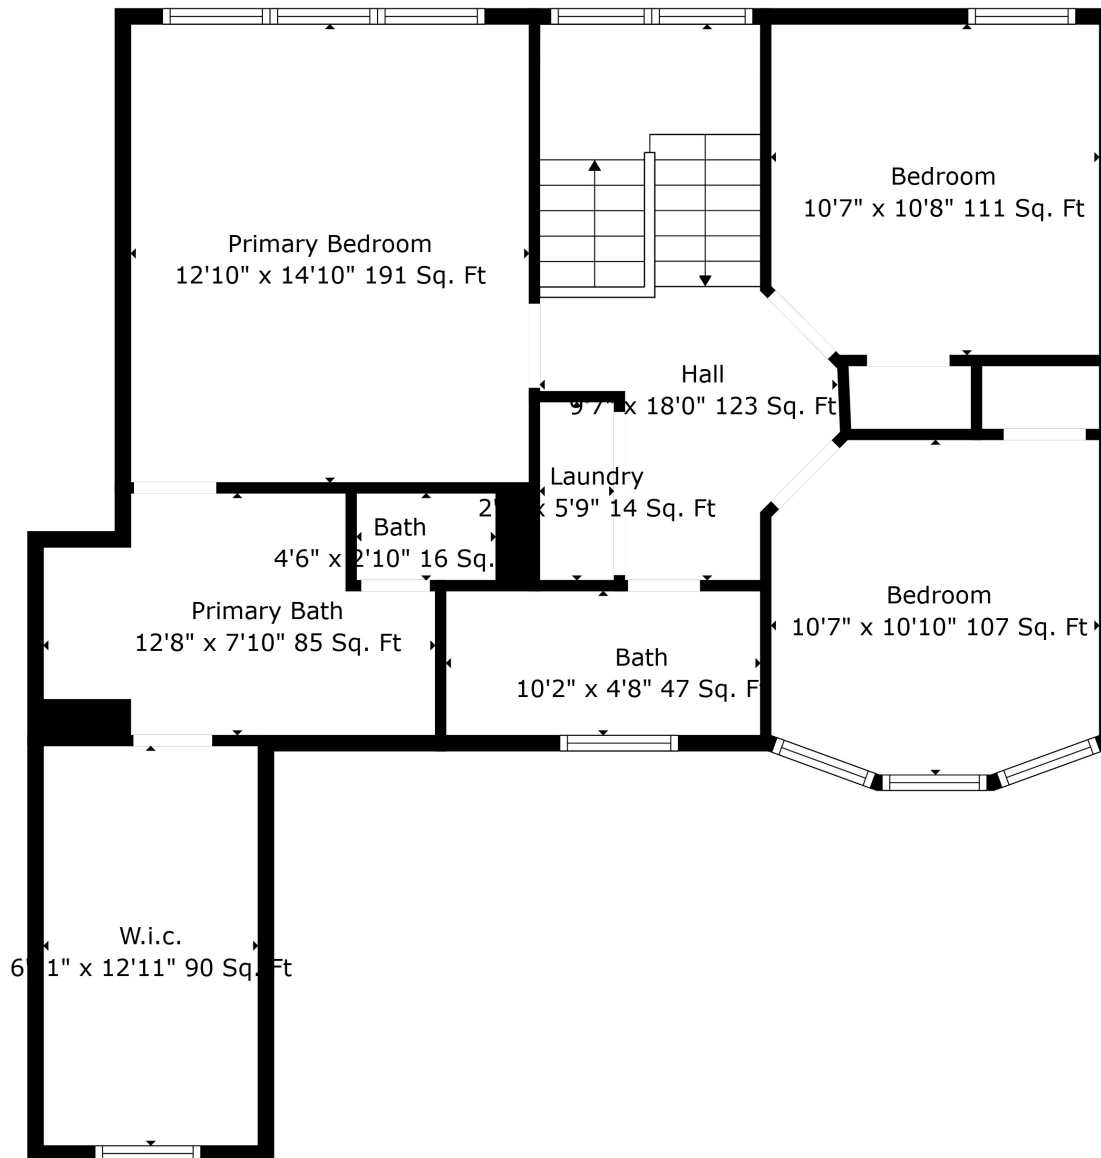

Floor 2

Floor 3

Floor 1

Total scanned area: 2718 sq. ft

Total scanned area: 2718 sq. ft

Total scanned area: 2718 sq. ft

Measurements Are Calculated By Cubicasa Technology. Deemed Highly Reliable But Not Guaranteed.

Family Room
17'11" x 13'9" 217 Sq. Ft

Utility
20'7" x 22'3" 376 Sq. Ft

Total scanned area: 2718 sq. ft