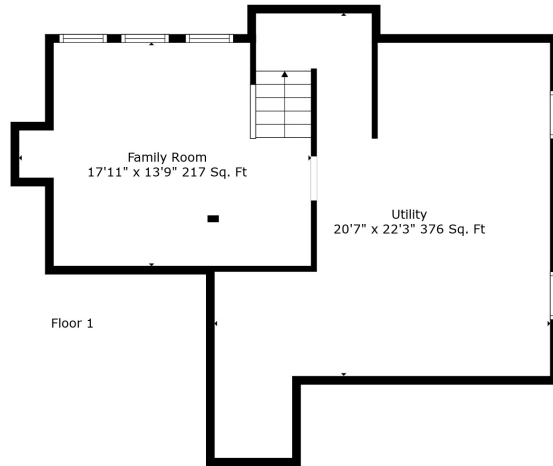

Floor 2

Floor 3

Floor 1

Total scanned area: 2718 sq. ft

Total scanned area: 2718 sq. ft

Total scanned area: 2718 sq. ft

Measurements Are Calculated By Cubicasa Technology. Deemed Highly Reliable But Not Guaranteed.

Family Room
17'11" x 13'9" 217 Sq. Ft

Utility
20'7" x 22'3" 376 Sq. Ft

Total scanned area: 2718 sq. ft