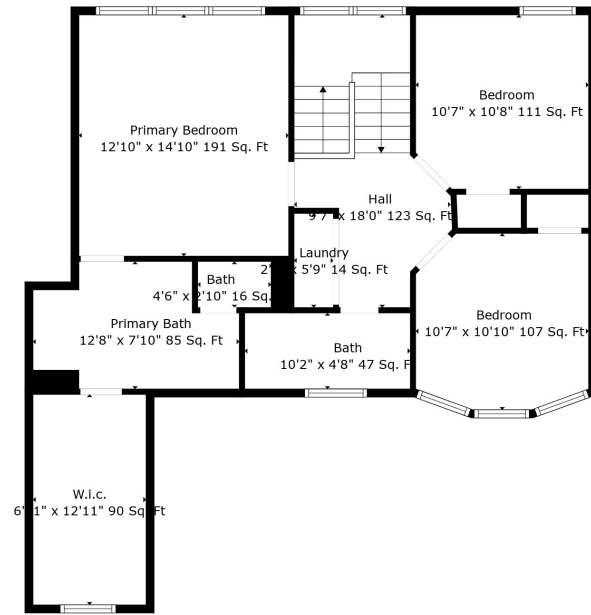

Floor 2

Floor 3

Floor 1

Total scanned area: 2718 sq. ft

Total scanned area: 2718 sq. ft

Total scanned area: 2718 sq. ft

Measurements Are Calculated By Cubicasa Technology. Deemed Highly Reliable But Not Guaranteed.

Family Room
17'11" x 13'9" 217 Sq. Ft

Utility
20'7" x 22'3" 376 Sq. Ft

Total scanned area: 2718 sq. ft