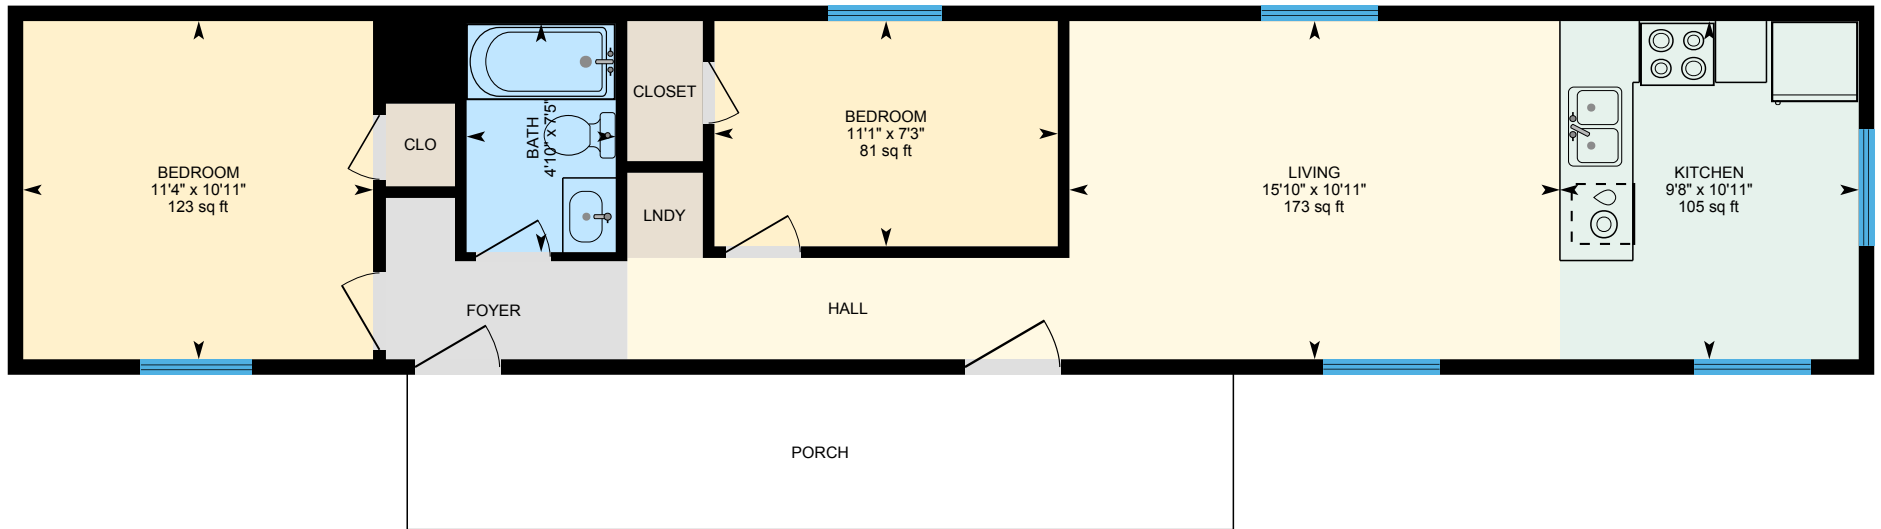

880 E F St #27, Oakdale, CA

Main Floor Finished Area 717.34 sq ft

PREPARED: 2024/03/23

White regions are excluded from total floor area in iGUIDE floor plans. All room dimensions and floor areas must be considered approximate and are subject to independent verification.