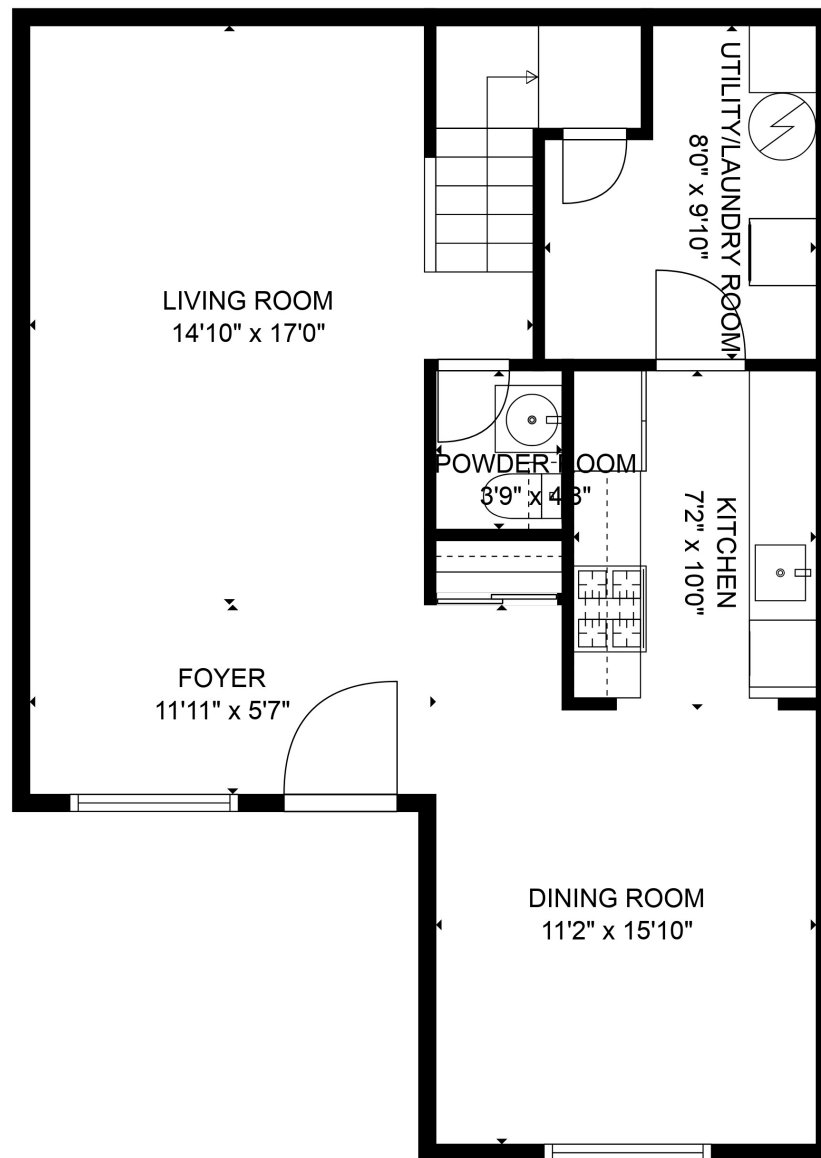

Total scanned area: 1362 sq. ft

SIZES AND DIMENSIONS ARE ESTIMATED

Total scanned area: 1362 sq. ft

SIZES AND DIMENSIONS ARE ESTIMATED