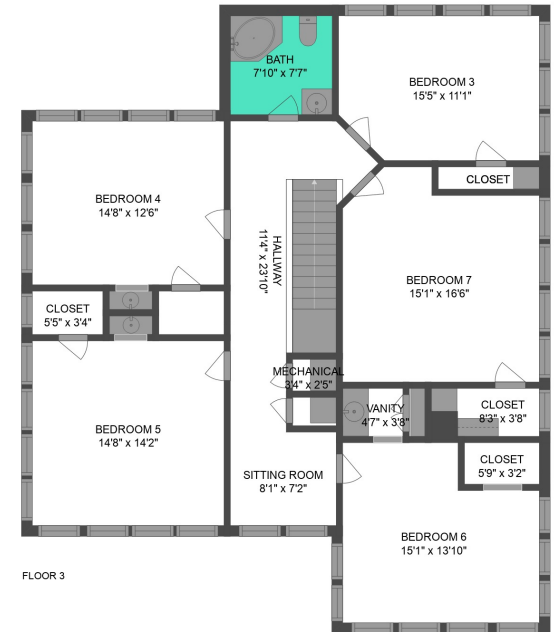

FLOOR 1

FLOOR 2

FLOOR 3

Total scanned area: 4925 sq. ft

MEASUREMENTS ARE CALCULATED BY CUBICASA TECHNOLOGY. DEEMED HIGHLY RELIABLE BUT NOT GUARANTEED.

Total scanned area: 4925 sq. ft

MEASUREMENTS ARE CALCULATED BY CUBICASA TECHNOLOGY. DEEMED HIGHLY RELIABLE BUT NOT GUARANTEED.

Total scanned area: 4925 sq. ft

MEASUREMENTS ARE CALCULATED BY CUBICASA TECHNOLOGY. DEEMED HIGHLY RELIABLE BUT NOT GUARANTEED.