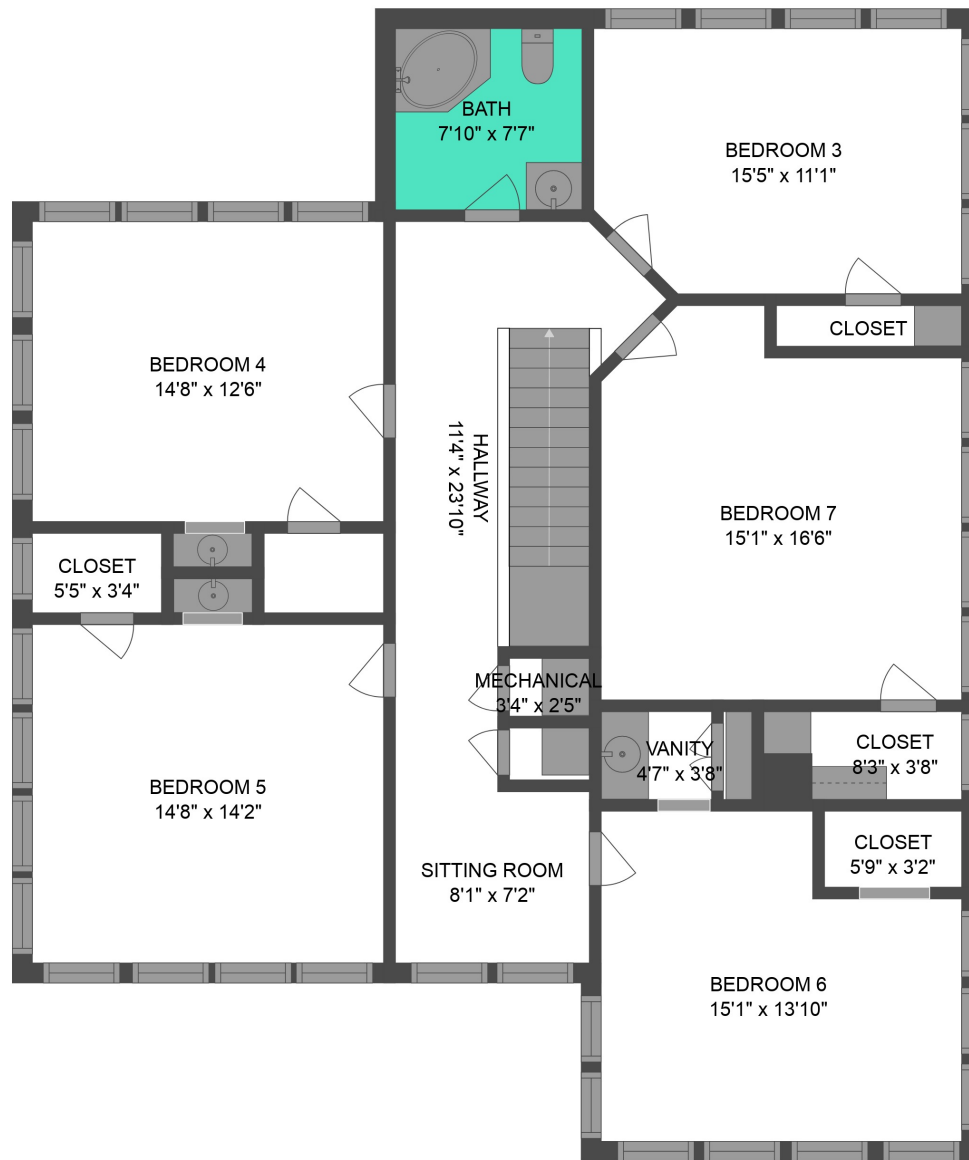

FLOOR 1

FLOOR 2

FLOOR 3

Total scanned area: 4925 sq. ft

MEASUREMENTS ARE CALCULATED BY CUBICASA TECHNOLOGY. DEEMED HIGHLY RELIABLE BUT NOT GUARANTEED.

Total scanned area: 4925 sq. ft

MEASUREMENTS ARE CALCULATED BY CUBICASA TECHNOLOGY. DEEMED HIGHLY RELIABLE BUT NOT GUARANTEED.

Total scanned area: 4925 sq. ft

MEASUREMENTS ARE CALCULATED BY CUBICASA TECHNOLOGY. DEEMED HIGHLY RELIABLE BUT NOT GUARANTEED.