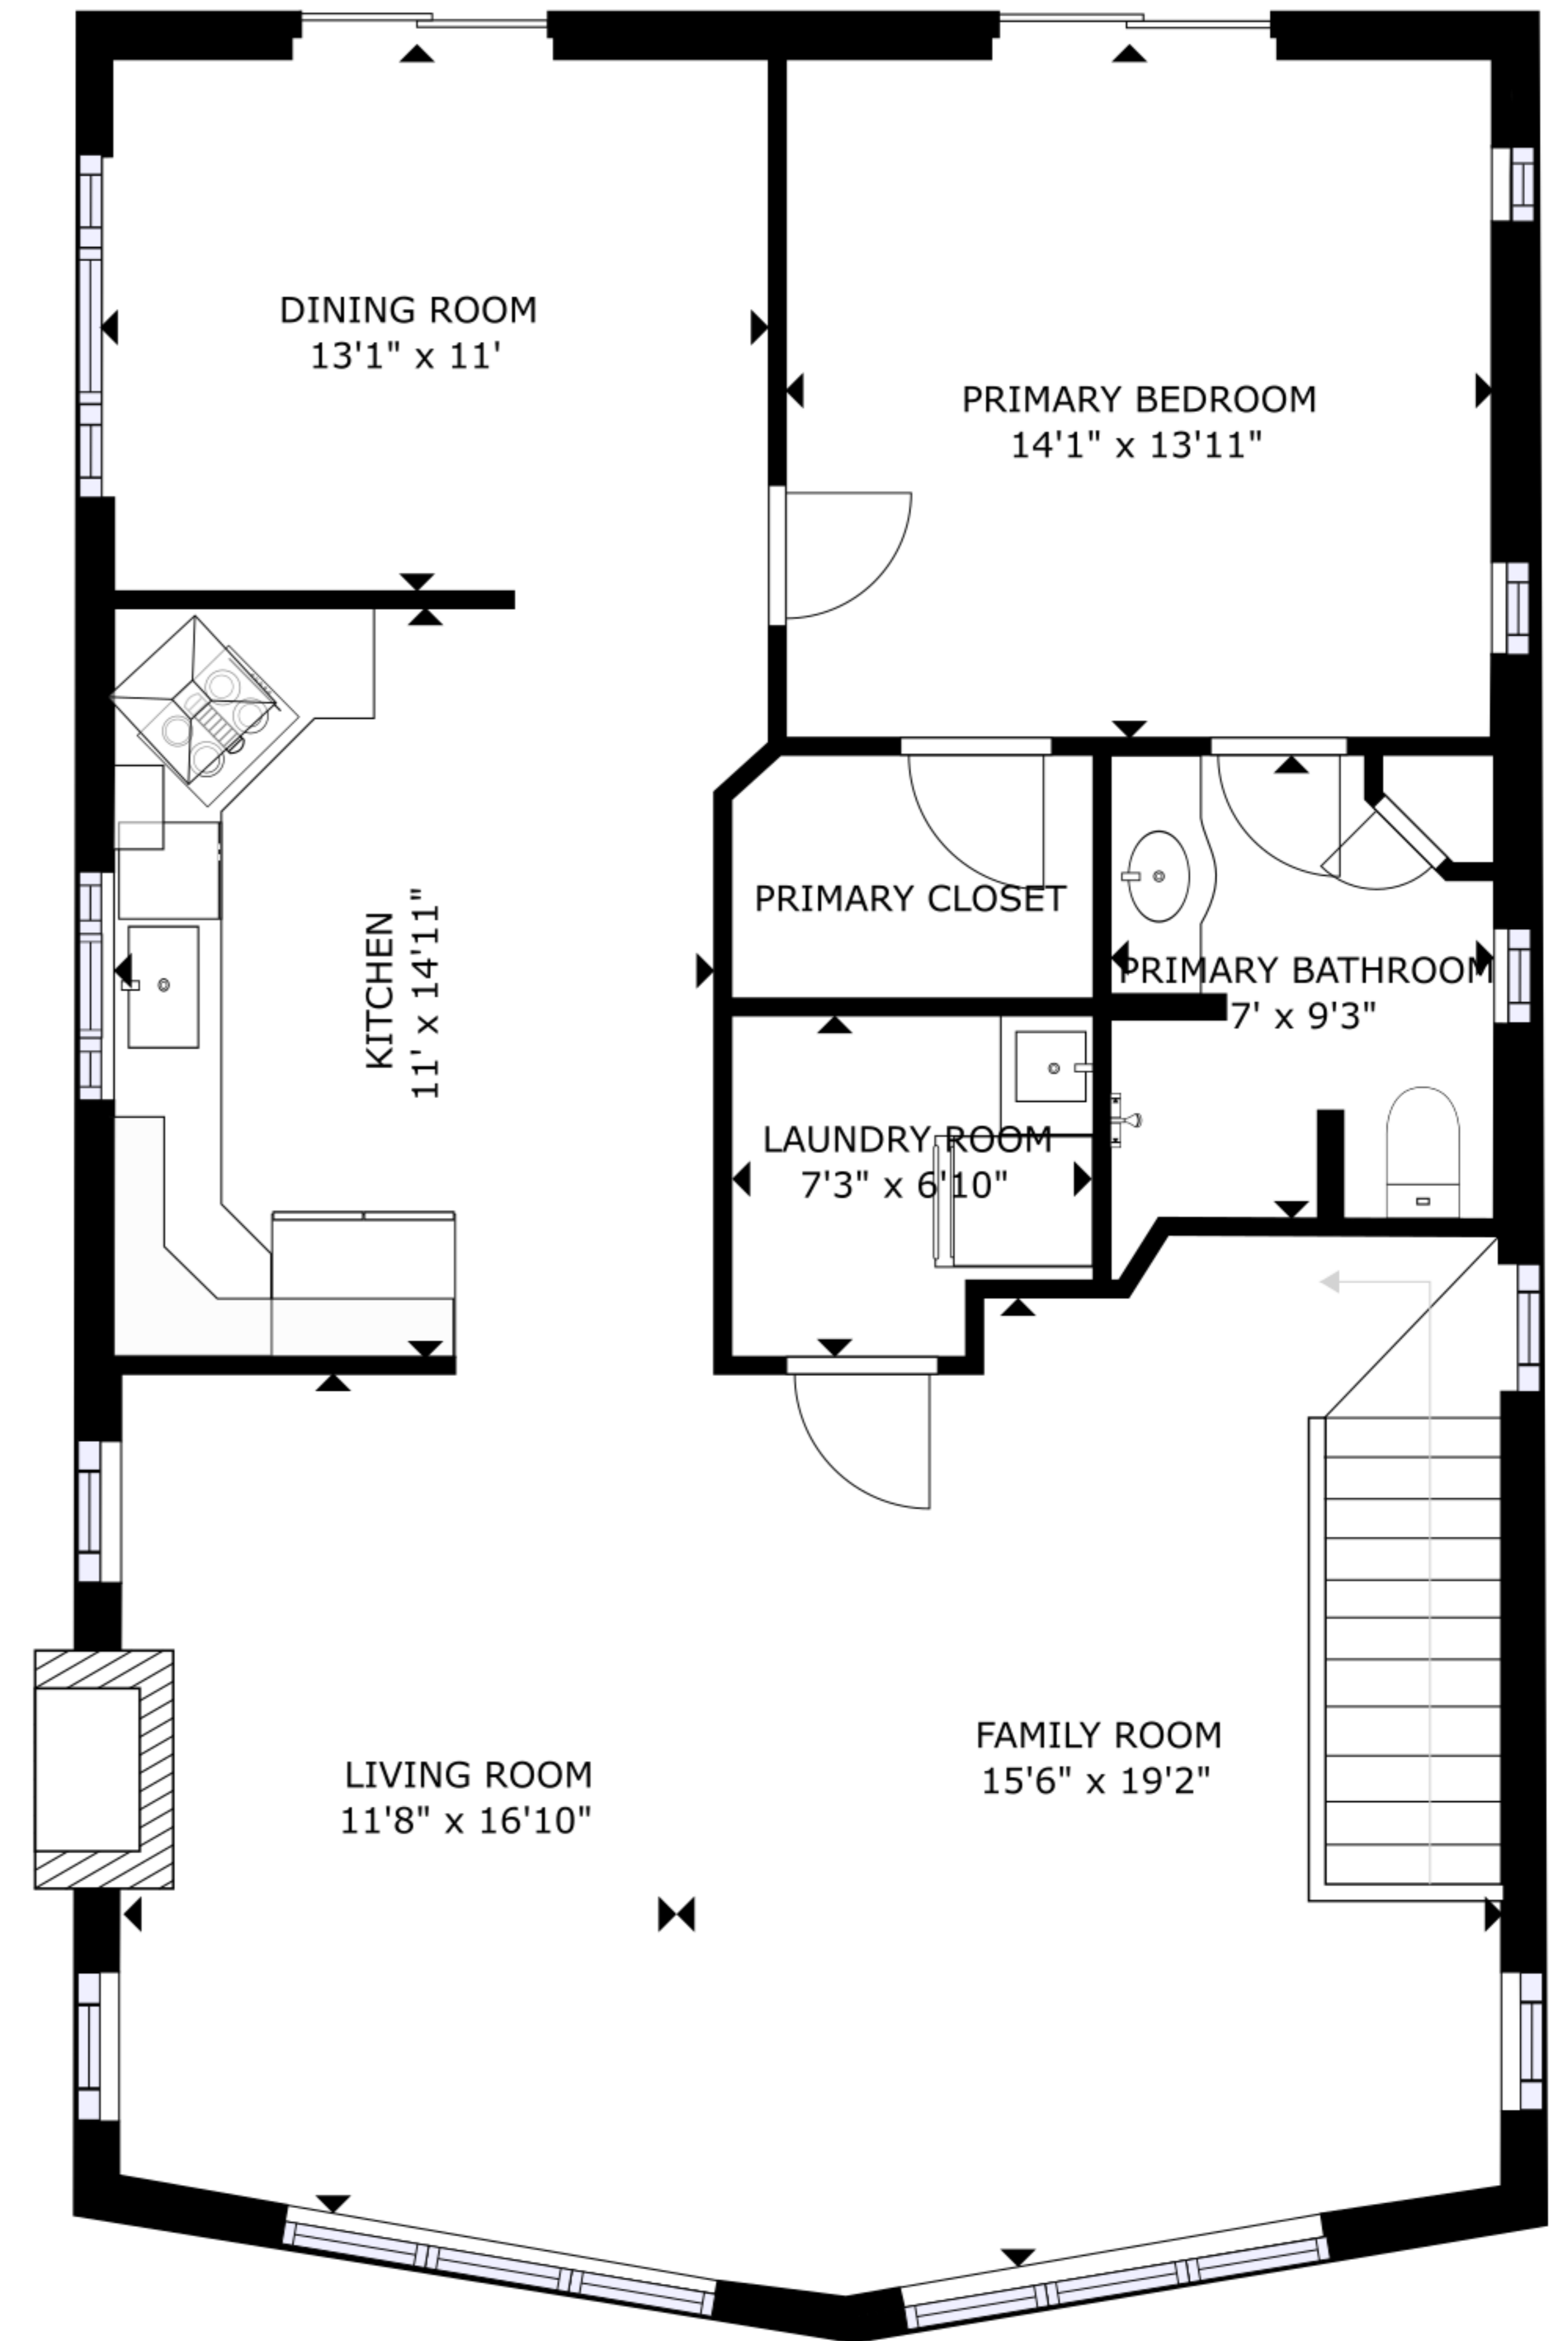

FLOOR 1

FLOOR 2

GROSS INTERNAL AREA
 FLOOR 1: 706 sq ft, FLOOR 2: 1238 sq ft
 TOTAL: 1944 sq ft

SIZES AND DIMENSIONS ARE APPROXIMATE, ACTUAL MAY VARY.