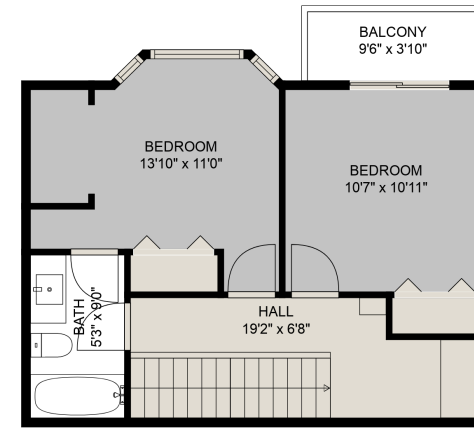

**Estimated Areas:**

Main Floor: 1492 sq. ft

Above Main: 533 sq. ft

**Total: 2025 Sq. Ft**

**Estimated Areas:**  
Main Floor: 1492 sq. ft  
Above Main: 533 sq. ft  
**Total: 2025 Sq. Ft**

Estimated Areas:  
Main Floor: 1492 sq. ft  
Above Main: 533 sq. ft  
Total: 2025 Sq. Ft