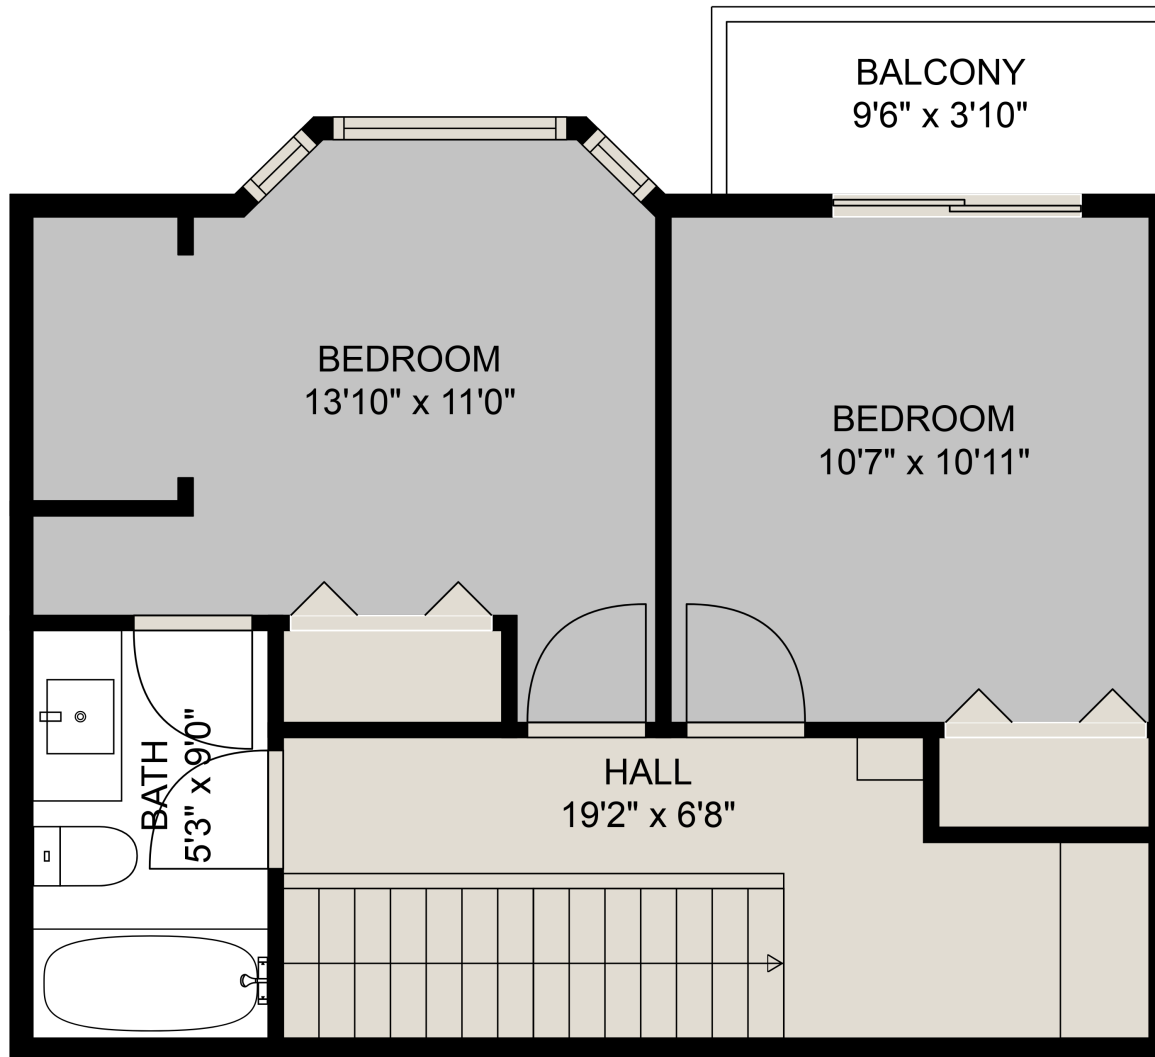

**Estimated Areas:**

Main Floor: 1492 sq. ft

Above Main: 533 sq. ft

**Total: 2025 Sq. Ft**

**Estimated Areas:**  
Main Floor: 1492 sq. ft  
Above Main: 533 sq. ft  
**Total: 2025 Sq. Ft**

Estimated Areas:  
Main Floor: 1492 sq. ft  
Above Main: 533 sq. ft  
Total: 2025 Sq. Ft