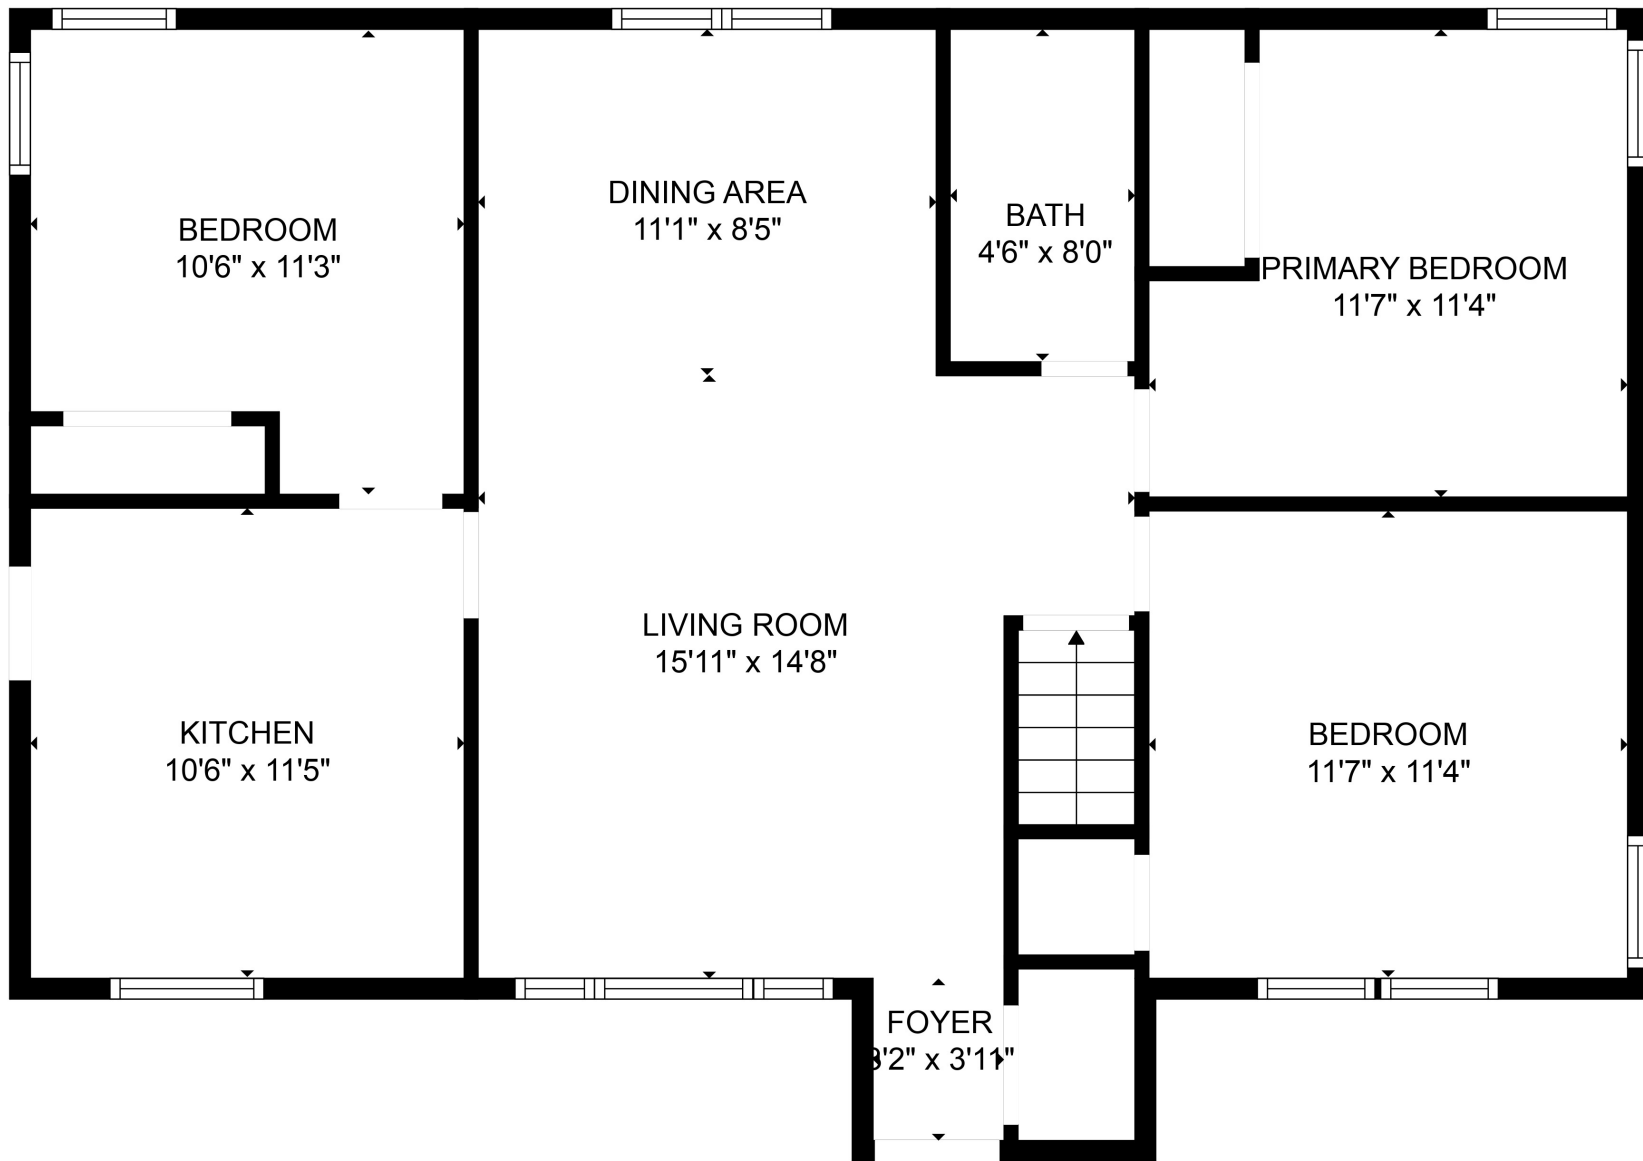

Total scanned area: 1968 sq. ft

MEASUREMENTS ARE CALCULATED BY CUBICASA TECHNOLOGY. DEEMED HIGHLY RELIABLE BUT NOT GUARANTEED.

Total scanned area: 1968 sq. ft

MEASUREMENTS ARE CALCULATED BY CUBICASA TECHNOLOGY. DEEMED HIGHLY RELIABLE BUT NOT GUARANTEED.

Total scanned area: 1968 sq. ft

MEASUREMENTS ARE CALCULATED BY CUBICASA TECHNOLOGY. DEEMED HIGHLY RELIABLE BUT NOT GUARANTEED.