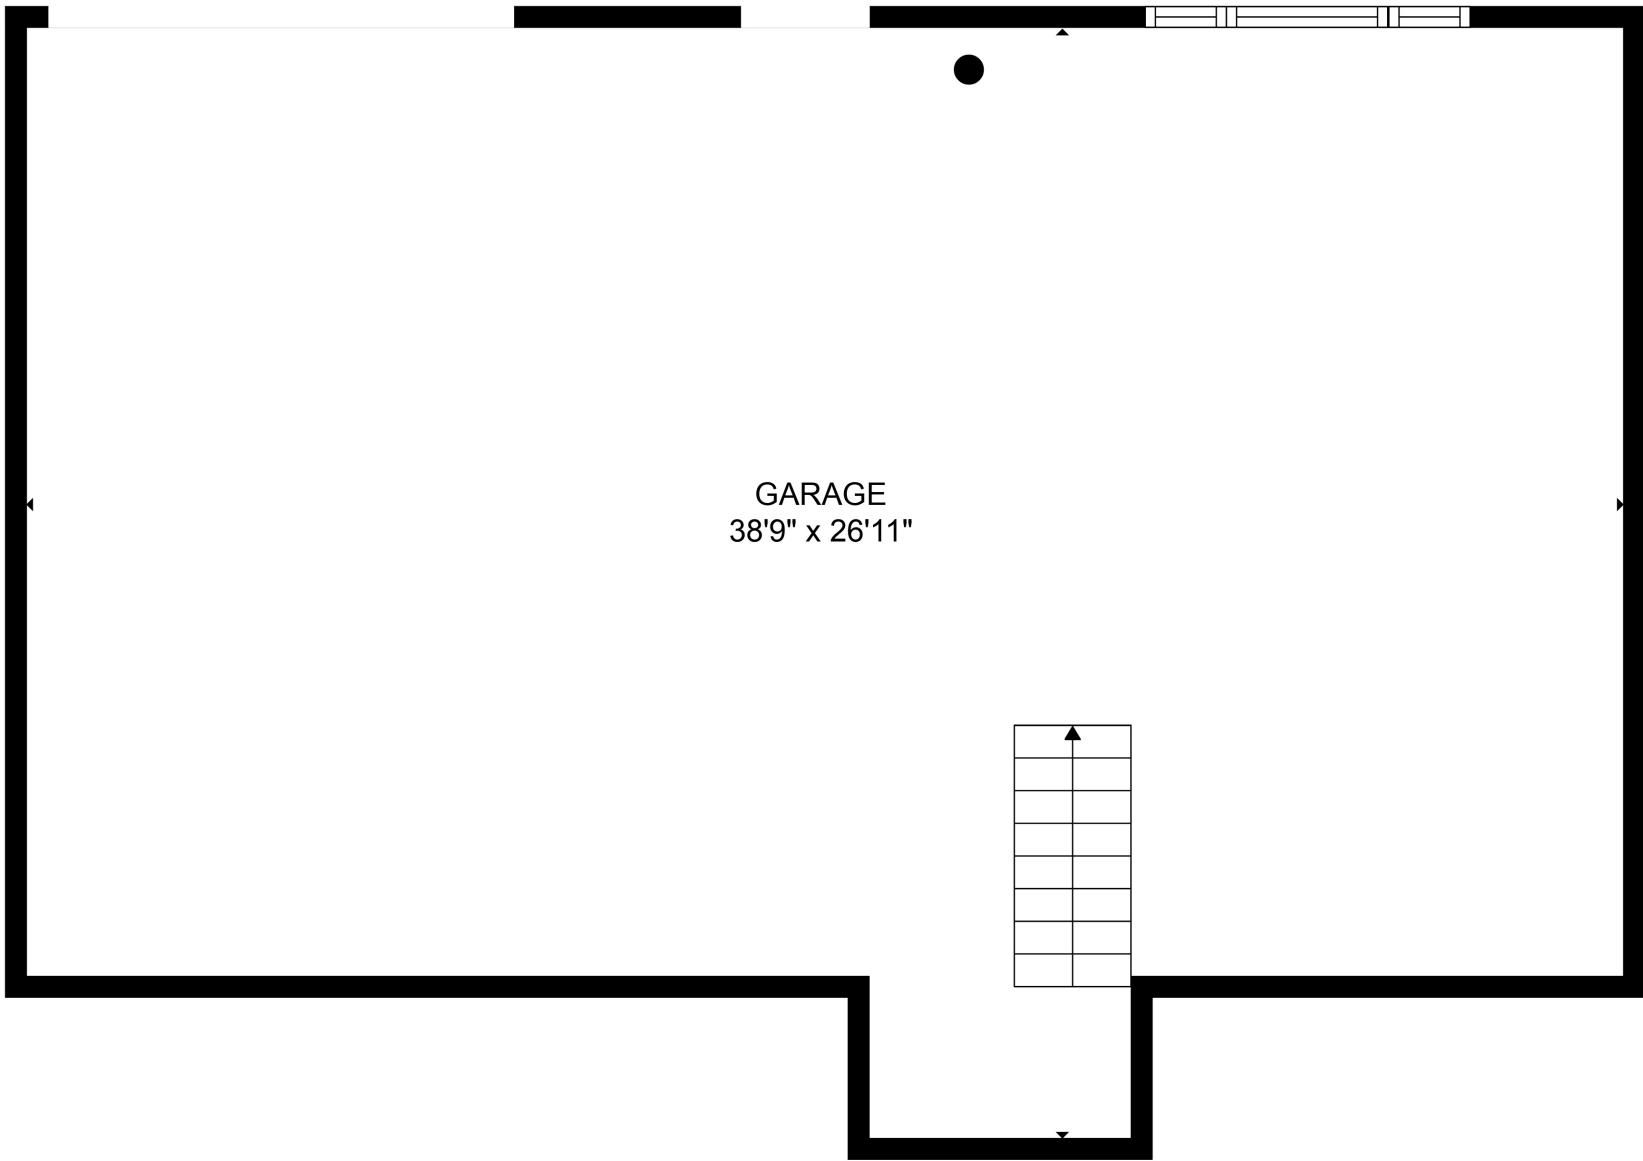

Total scanned area: 1968 sq. ft

MEASUREMENTS ARE CALCULATED BY CUBICASA TECHNOLOGY. DEEMED HIGHLY RELIABLE BUT NOT GUARANTEED.

Total scanned area: 1968 sq. ft

MEASUREMENTS ARE CALCULATED BY CUBICASA TECHNOLOGY. DEEMED HIGHLY RELIABLE BUT NOT GUARANTEED.

Total scanned area: 1968 sq. ft

MEASUREMENTS ARE CALCULATED BY CUBICASA TECHNOLOGY. DEEMED HIGHLY RELIABLE BUT NOT GUARANTEED.