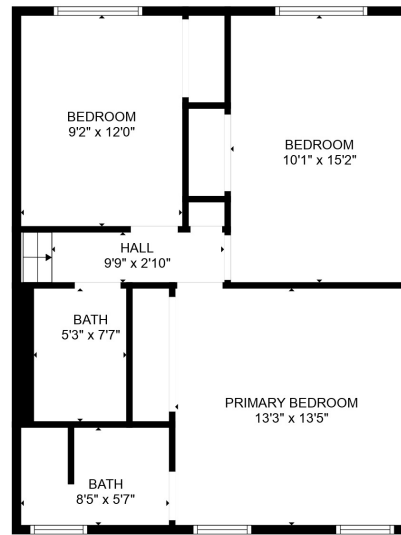

FLOOR 3

FLOOR 4

FLOOR 1

FLOOR 2

**TOTAL: 1968 sq. ft**

Below Ground: 333 sq. ft, FLOOR 2: 555 sq. ft, FLOOR 3: 444 sq. ft, FLOOR 4: 636 sq. ft  
 EXCLUDED AREAS: STORAGE: 68 sq. ft, FIREPLACE: 9 sq. ft

MEASUREMENTS ARE CALCULATED BY CUBICASA TECHNOLOGY. DEEMED HIGHLY RELIABLE BUT NOT GUARANTEED.

**TOTAL: 1968 sq. ft**

Below Ground: 333 sq. ft, FLOOR 2: 555 sq. ft, FLOOR 3: 444 sq. ft, FLOOR 4: 636 sq. ft  
EXCLUDED AREAS: STORAGE: 68 sq. ft, FIREPLACE: 9 sq. ft

MEASUREMENTS ARE CALCULATED BY CUBICASA TECHNOLOGY. DEEMED HIGHLY RELIABLE BUT NOT GUARANTEED.