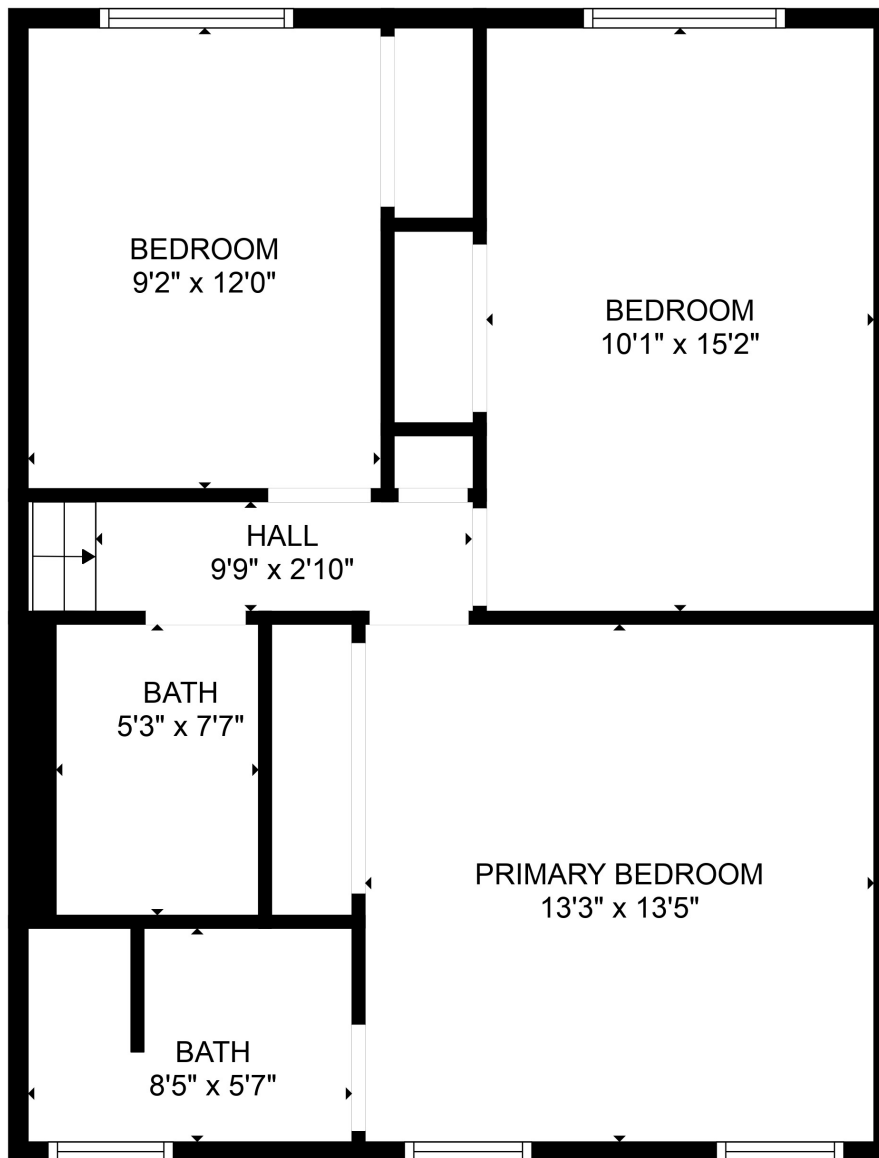

FLOOR 3

FLOOR 4

FLOOR 1

FLOOR 2

**TOTAL: 1968 sq. ft**

Below Ground: 333 sq. ft, FLOOR 2: 555 sq. ft, FLOOR 3: 444 sq. ft, FLOOR 4: 636 sq. ft  
 EXCLUDED AREAS: STORAGE: 68 sq. ft, FIREPLACE: 9 sq. ft

MEASUREMENTS ARE CALCULATED BY CUBICASA TECHNOLOGY. DEEMED HIGHLY RELIABLE BUT NOT GUARANTEED.

**TOTAL: 1968 sq. ft**

Below Ground: 333 sq. ft, FLOOR 2: 555 sq. ft, FLOOR 3: 444 sq. ft, FLOOR 4: 636 sq. ft  
EXCLUDED AREAS: STORAGE: 68 sq. ft, FIREPLACE: 9 sq. ft

MEASUREMENTS ARE CALCULATED BY CUBICASA TECHNOLOGY. DEEMED HIGHLY RELIABLE BUT NOT GUARANTEED.