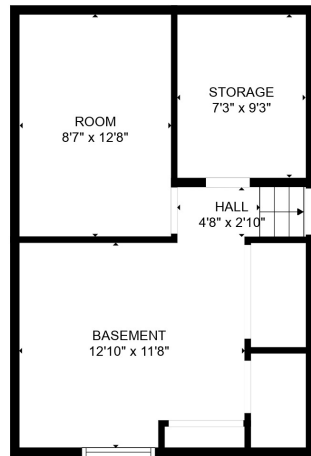

FLOOR 3

FLOOR 4

FLOOR 1

FLOOR 2

**TOTAL: 1968 sq. ft**

Below Ground: 333 sq. ft, FLOOR 2: 555 sq. ft, FLOOR 3: 444 sq. ft, FLOOR 4: 636 sq. ft  
 EXCLUDED AREAS: STORAGE: 68 sq. ft, FIREPLACE: 9 sq. ft

MEASUREMENTS ARE CALCULATED BY CUBICASA TECHNOLOGY. DEEMED HIGHLY RELIABLE BUT NOT GUARANTEED.

**TOTAL: 1968 sq. ft**

Below Ground: 333 sq. ft, FLOOR 2: 555 sq. ft, FLOOR 3: 444 sq. ft, FLOOR 4: 636 sq. ft  
EXCLUDED AREAS: STORAGE: 68 sq. ft, FIREPLACE: 9 sq. ft

MEASUREMENTS ARE CALCULATED BY CUBICASA TECHNOLOGY. DEEMED HIGHLY RELIABLE BUT NOT GUARANTEED.