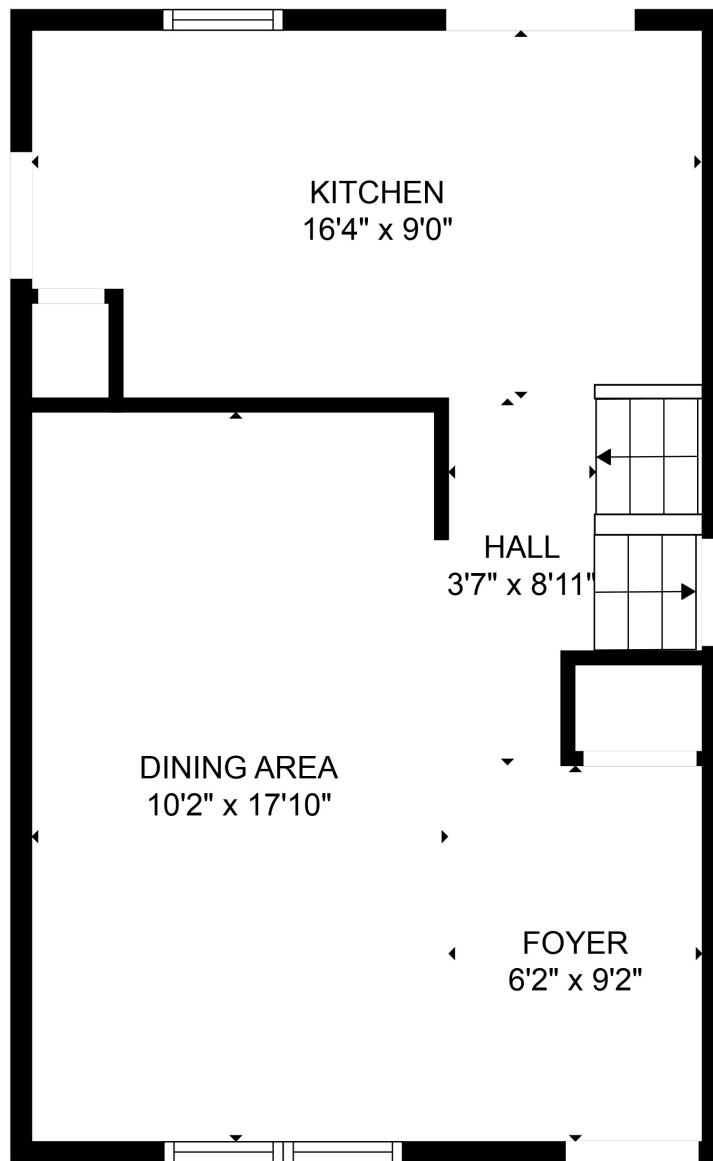

FLOOR 3

FLOOR 4

FLOOR 1

FLOOR 2

**TOTAL: 1968 sq. ft**

Below Ground: 333 sq. ft, FLOOR 2: 555 sq. ft, FLOOR 3: 444 sq. ft, FLOOR 4: 636 sq. ft  
 EXCLUDED AREAS: STORAGE: 68 sq. ft, FIREPLACE: 9 sq. ft

MEASUREMENTS ARE CALCULATED BY CUBICASA TECHNOLOGY. DEEMED HIGHLY RELIABLE BUT NOT GUARANTEED.

**TOTAL: 1968 sq. ft**

Below Ground: 333 sq. ft, FLOOR 2: 555 sq. ft, FLOOR 3: 444 sq. ft, FLOOR 4: 636 sq. ft  
EXCLUDED AREAS: STORAGE: 68 sq. ft, FIREPLACE: 9 sq. ft

MEASUREMENTS ARE CALCULATED BY CUBICASA TECHNOLOGY. DEEMED HIGHLY RELIABLE BUT NOT GUARANTEED.