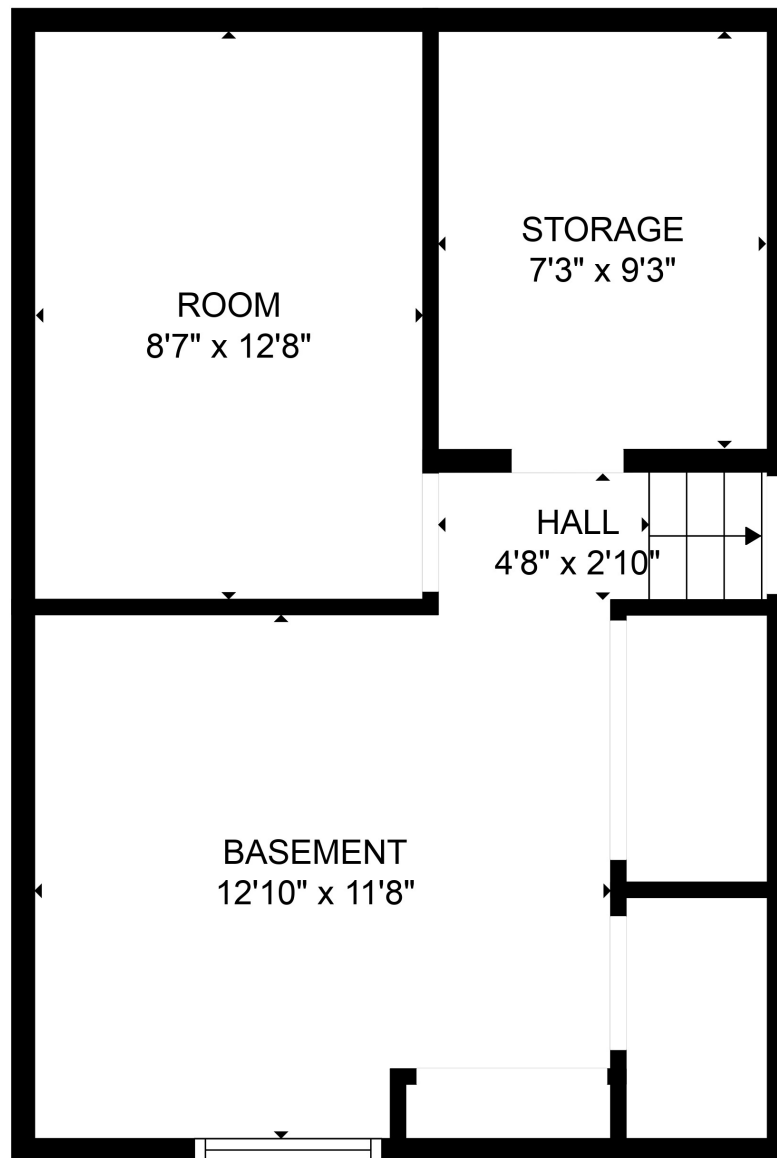

FLOOR 3

FLOOR 4

FLOOR 1

FLOOR 2

**TOTAL: 1968 sq. ft**

Below Ground: 333 sq. ft, FLOOR 2: 555 sq. ft, FLOOR 3: 444 sq. ft, FLOOR 4: 636 sq. ft  
 EXCLUDED AREAS: STORAGE: 68 sq. ft, FIREPLACE: 9 sq. ft

MEASUREMENTS ARE CALCULATED BY CUBICASA TECHNOLOGY. DEEMED HIGHLY RELIABLE BUT NOT GUARANTEED.

**TOTAL: 1968 sq. ft**

Below Ground: 333 sq. ft, FLOOR 2: 555 sq. ft, FLOOR 3: 444 sq. ft, FLOOR 4: 636 sq. ft  
EXCLUDED AREAS: STORAGE: 68 sq. ft, FIREPLACE: 9 sq. ft

MEASUREMENTS ARE CALCULATED BY CUBICASA TECHNOLOGY. DEEMED HIGHLY RELIABLE BUT NOT GUARANTEED.