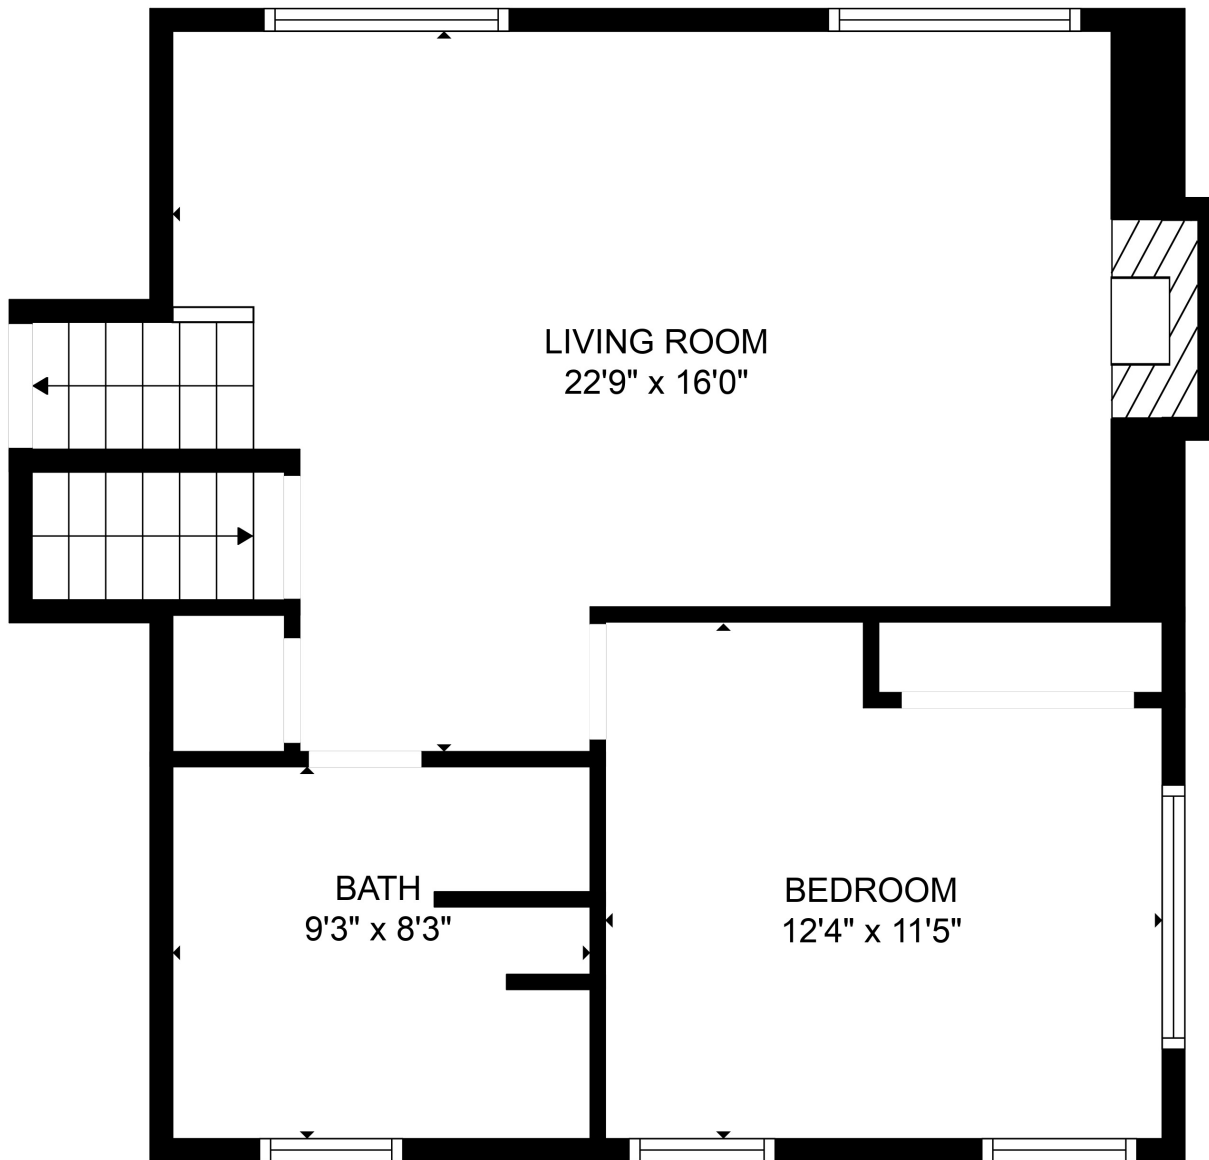

FLOOR 3

FLOOR 4

FLOOR 1

FLOOR 2

**TOTAL: 1968 sq. ft**

Below Ground: 333 sq. ft, FLOOR 2: 555 sq. ft, FLOOR 3: 444 sq. ft, FLOOR 4: 636 sq. ft  
 EXCLUDED AREAS: STORAGE: 68 sq. ft, FIREPLACE: 9 sq. ft

MEASUREMENTS ARE CALCULATED BY CUBICASA TECHNOLOGY. DEEMED HIGHLY RELIABLE BUT NOT GUARANTEED.

**TOTAL: 1968 sq. ft**

Below Ground: 333 sq. ft, FLOOR 2: 555 sq. ft, FLOOR 3: 444 sq. ft, FLOOR 4: 636 sq. ft  
EXCLUDED AREAS: STORAGE: 68 sq. ft, FIREPLACE: 9 sq. ft

MEASUREMENTS ARE CALCULATED BY CUBICASA TECHNOLOGY. DEEMED HIGHLY RELIABLE BUT NOT GUARANTEED.