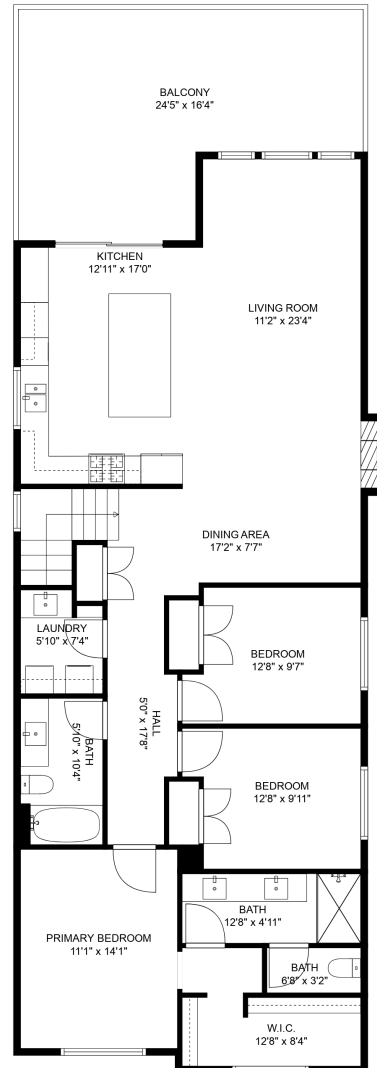

Estimated Areas:

Main Floor: 1541 sq. ft

Below Main: 966 sq. ft

Total: 2507 Sq. Ft

46364 Maple Ave

Jason Sandhu
(604) 791-1926
jason@jasonsandhu.ca

Estimated Areas:

Main Floor: 1941 sq. ft

Below Main: 966 sq. ft

Total: 2507 Sq. Ft

46364 Maple Ave

Jason Sandhu
(604) 791-1926
jason@jasonsandhu.ca

Estimated Areas:

Main Floor: 1941 sq. ft

Below Main: 966 sq. ft

Total: 2507 Sq. Ft