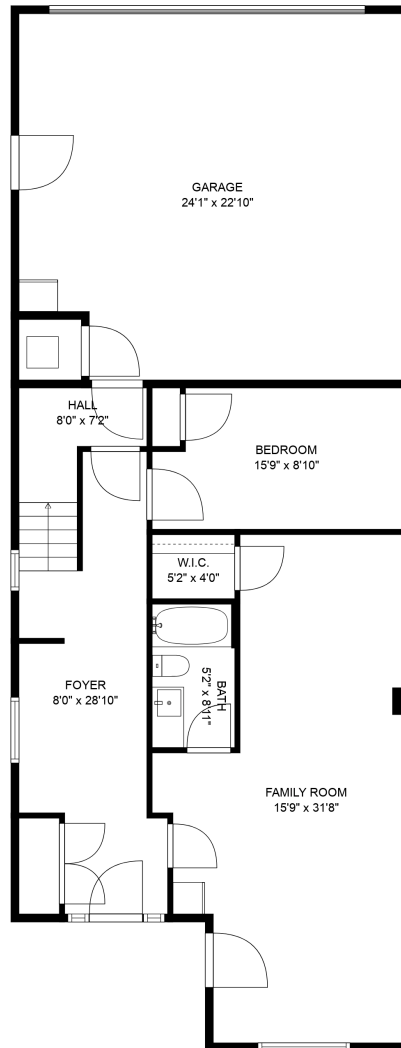

Estimated Areas:

Main Floor: 1541 sq. ft

Below Main: 966 sq. ft

Total: 2507 Sq. Ft

46364 Maple Ave

Jason Sandhu
(604) 791-1926
jason@jasonsandhu.ca

Estimated Areas:

Main Floor: 1941 sq. ft

Below Main: 966 sq. ft

Total: 2507 Sq. Ft

46364 Maple Ave

Jason Sandhu
(604) 791-1926
jason@jasonsandhu.ca

Estimated Areas:

Main Floor: 1941 sq. ft

Below Main: 966 sq. ft

Total: 2507 Sq. Ft