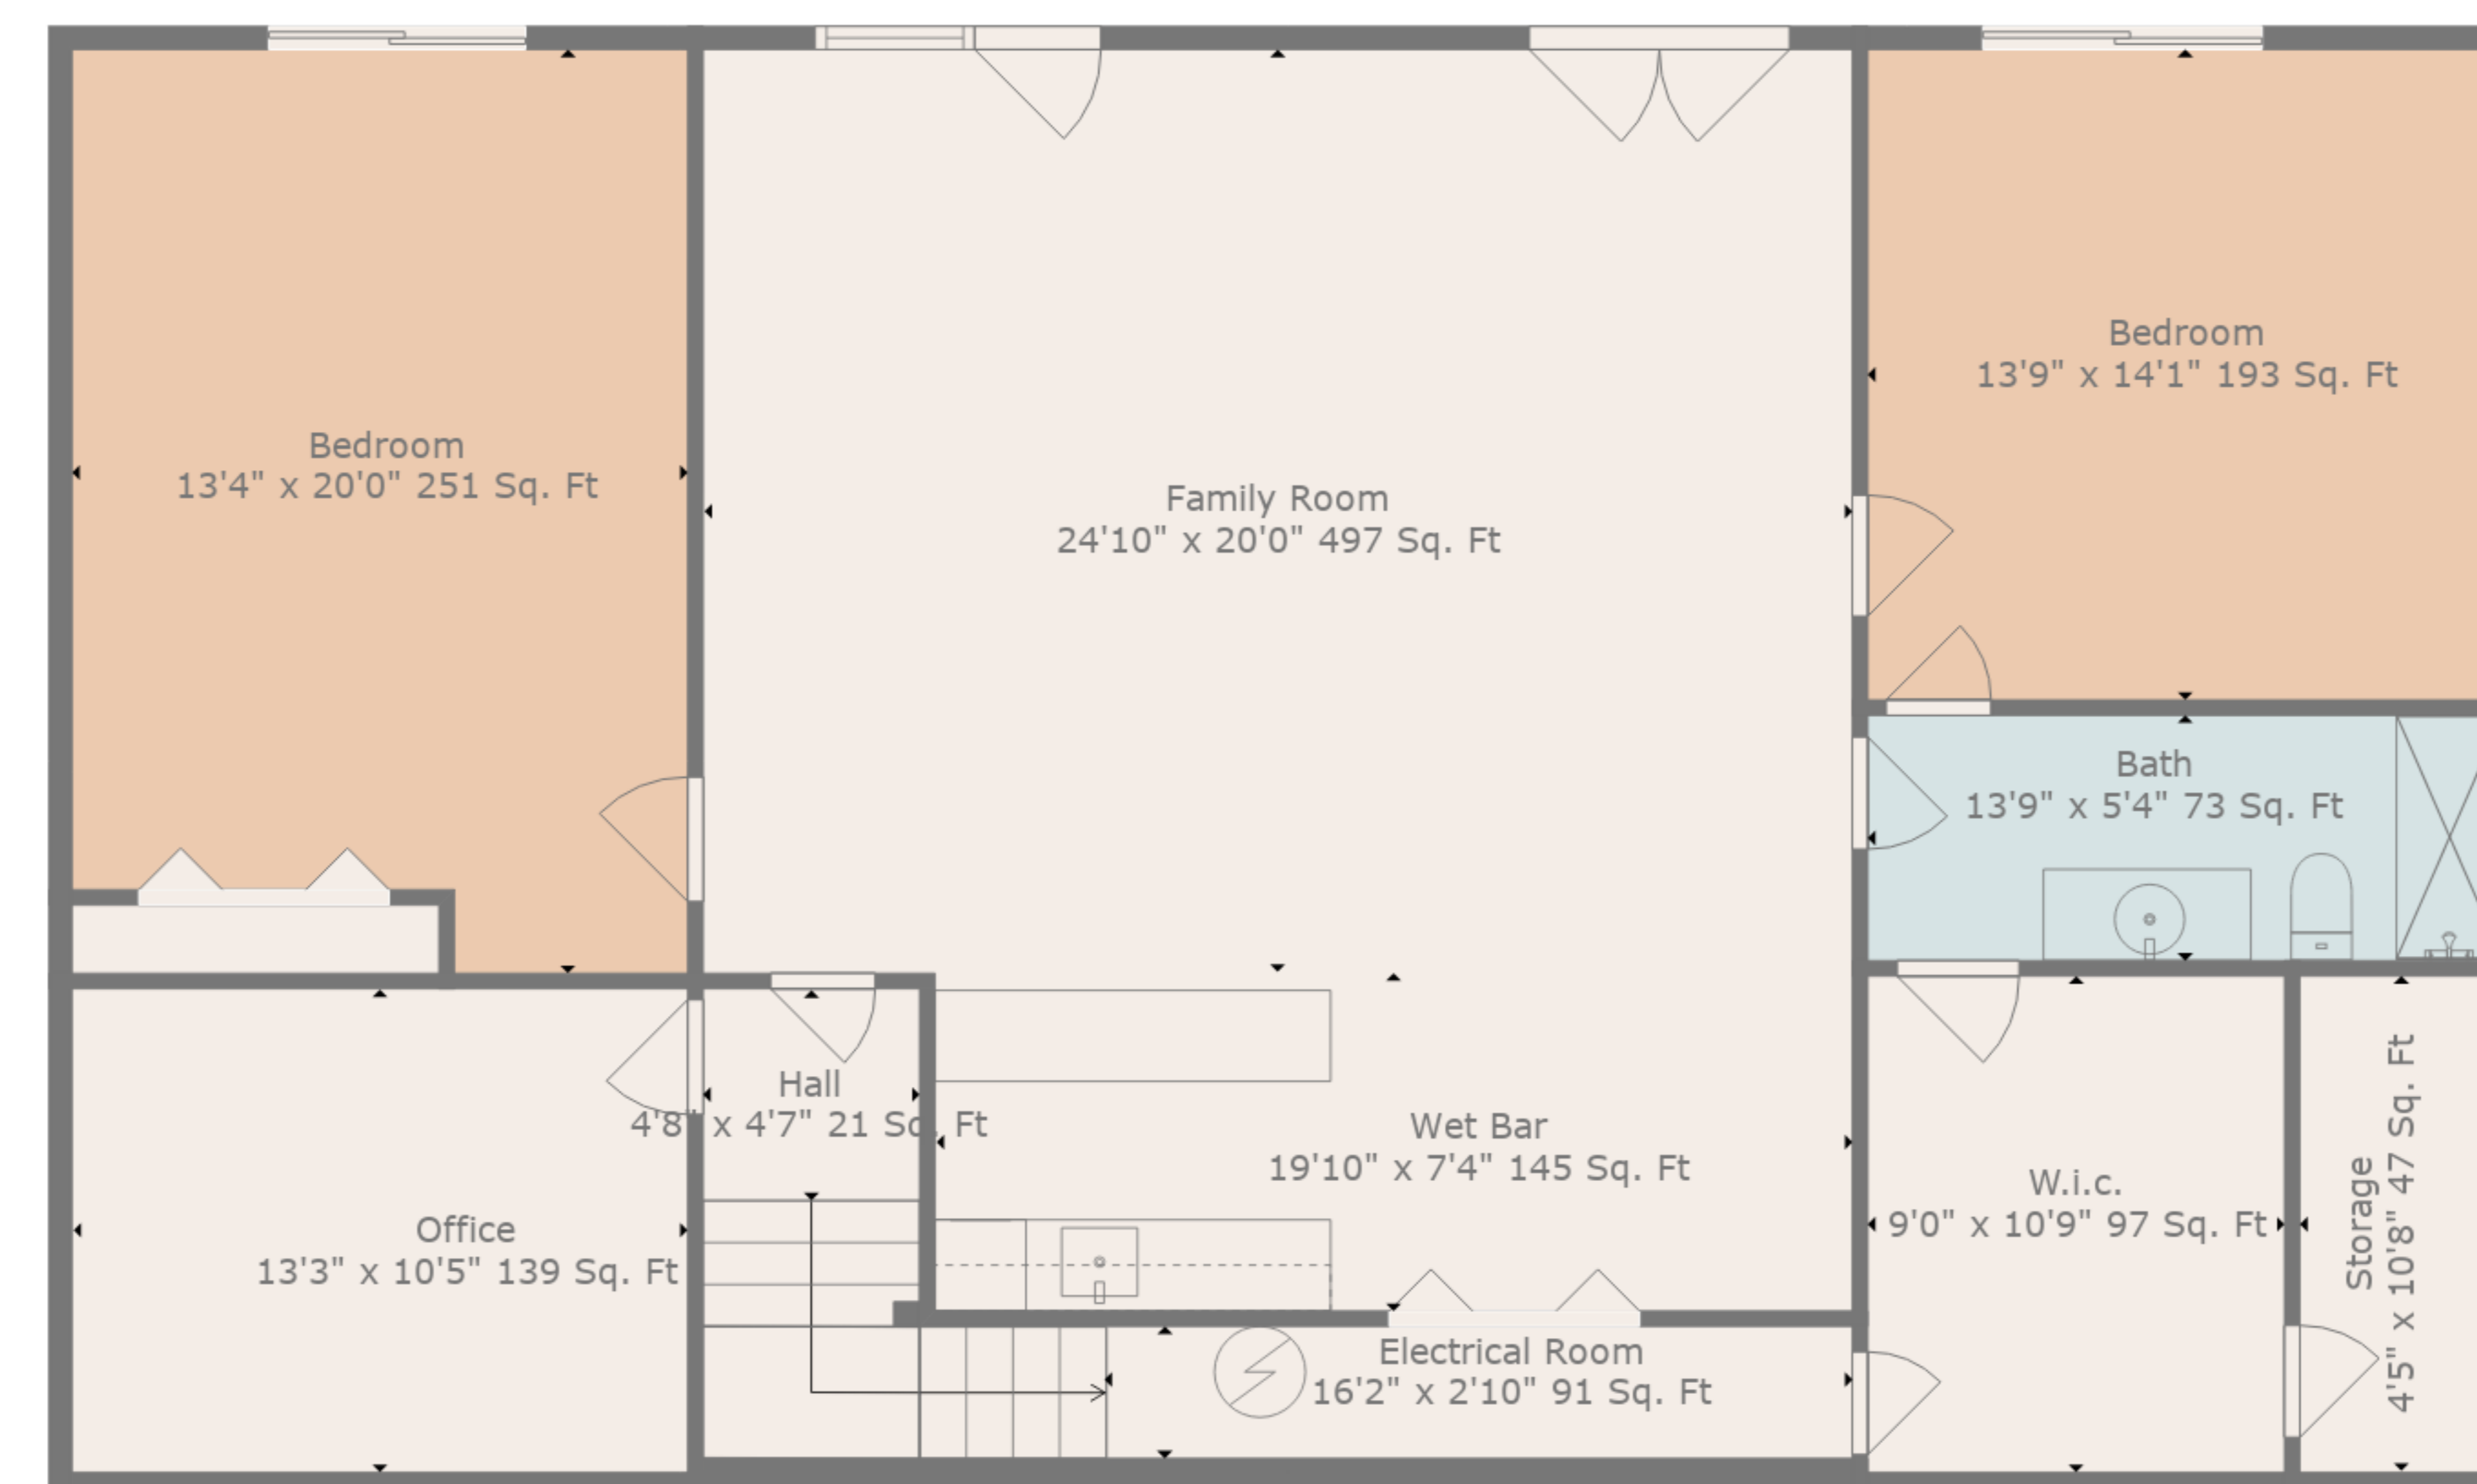

TOTAL: 3124 sq. ft

LOWER: 1482 sq. ft, ENTRY: 1642 sq. ft

EXCLUDED AREAS: STORAGE: 47 sq. ft, ELECTRICAL ROOM: 91 sq. ft, GARAGE: 515 sq. ft

Sizes And Dimensions Are Approximate, Actual May Vary.

TOTAL: 3124 sq. ft

LOWER: 1482 sq. ft, ENTRY: 1642 sq. ft

EXCLUDED AREAS: STORAGE: 47 sq. ft, ELECTRICAL ROOM: 91 sq. ft, GARAGE: 515 sq. ft

Sizes And Dimensions Are Approximate, Actual May Vary.

TOTAL: 3124 sq. ft
 LOWER: 1482 sq. ft, ENTRY: 1642 sq. ft
 EXCLUDED AREAS: STORAGE: 47 sq. ft, ELECTRICAL ROOM: 91 sq. ft, GARAGE: 515 sq. ft

Sizes And Dimensions Are Approximate, Actual May Vary.