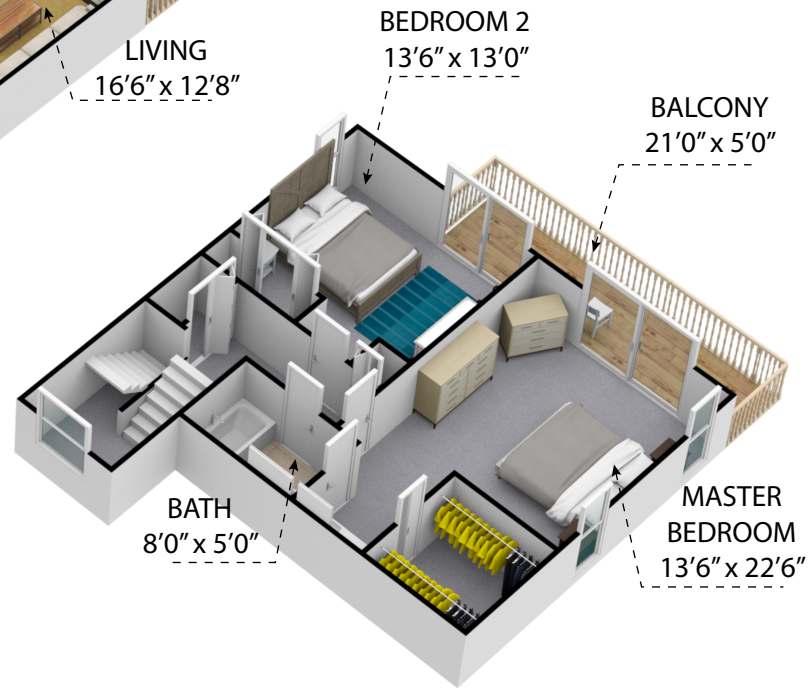

FIRST LEVEL

SECOND LEVEL

GROUND LEVEL

1200 Gulf Drive North, Bradenton Beach, FL, USA, 34217

TOTAL APPROX. FLOOR AREA 1,249 SQ.FT

Whilst every attempt has been made to ensure the accuracy of the floor plan contained here, measurements of doors, windows, rooms and any other items are approximate and no responsibility is taken for any error, omission, or misstatement. This plan is for illustrative purposes only and should be used as such by any prospective purchaser.