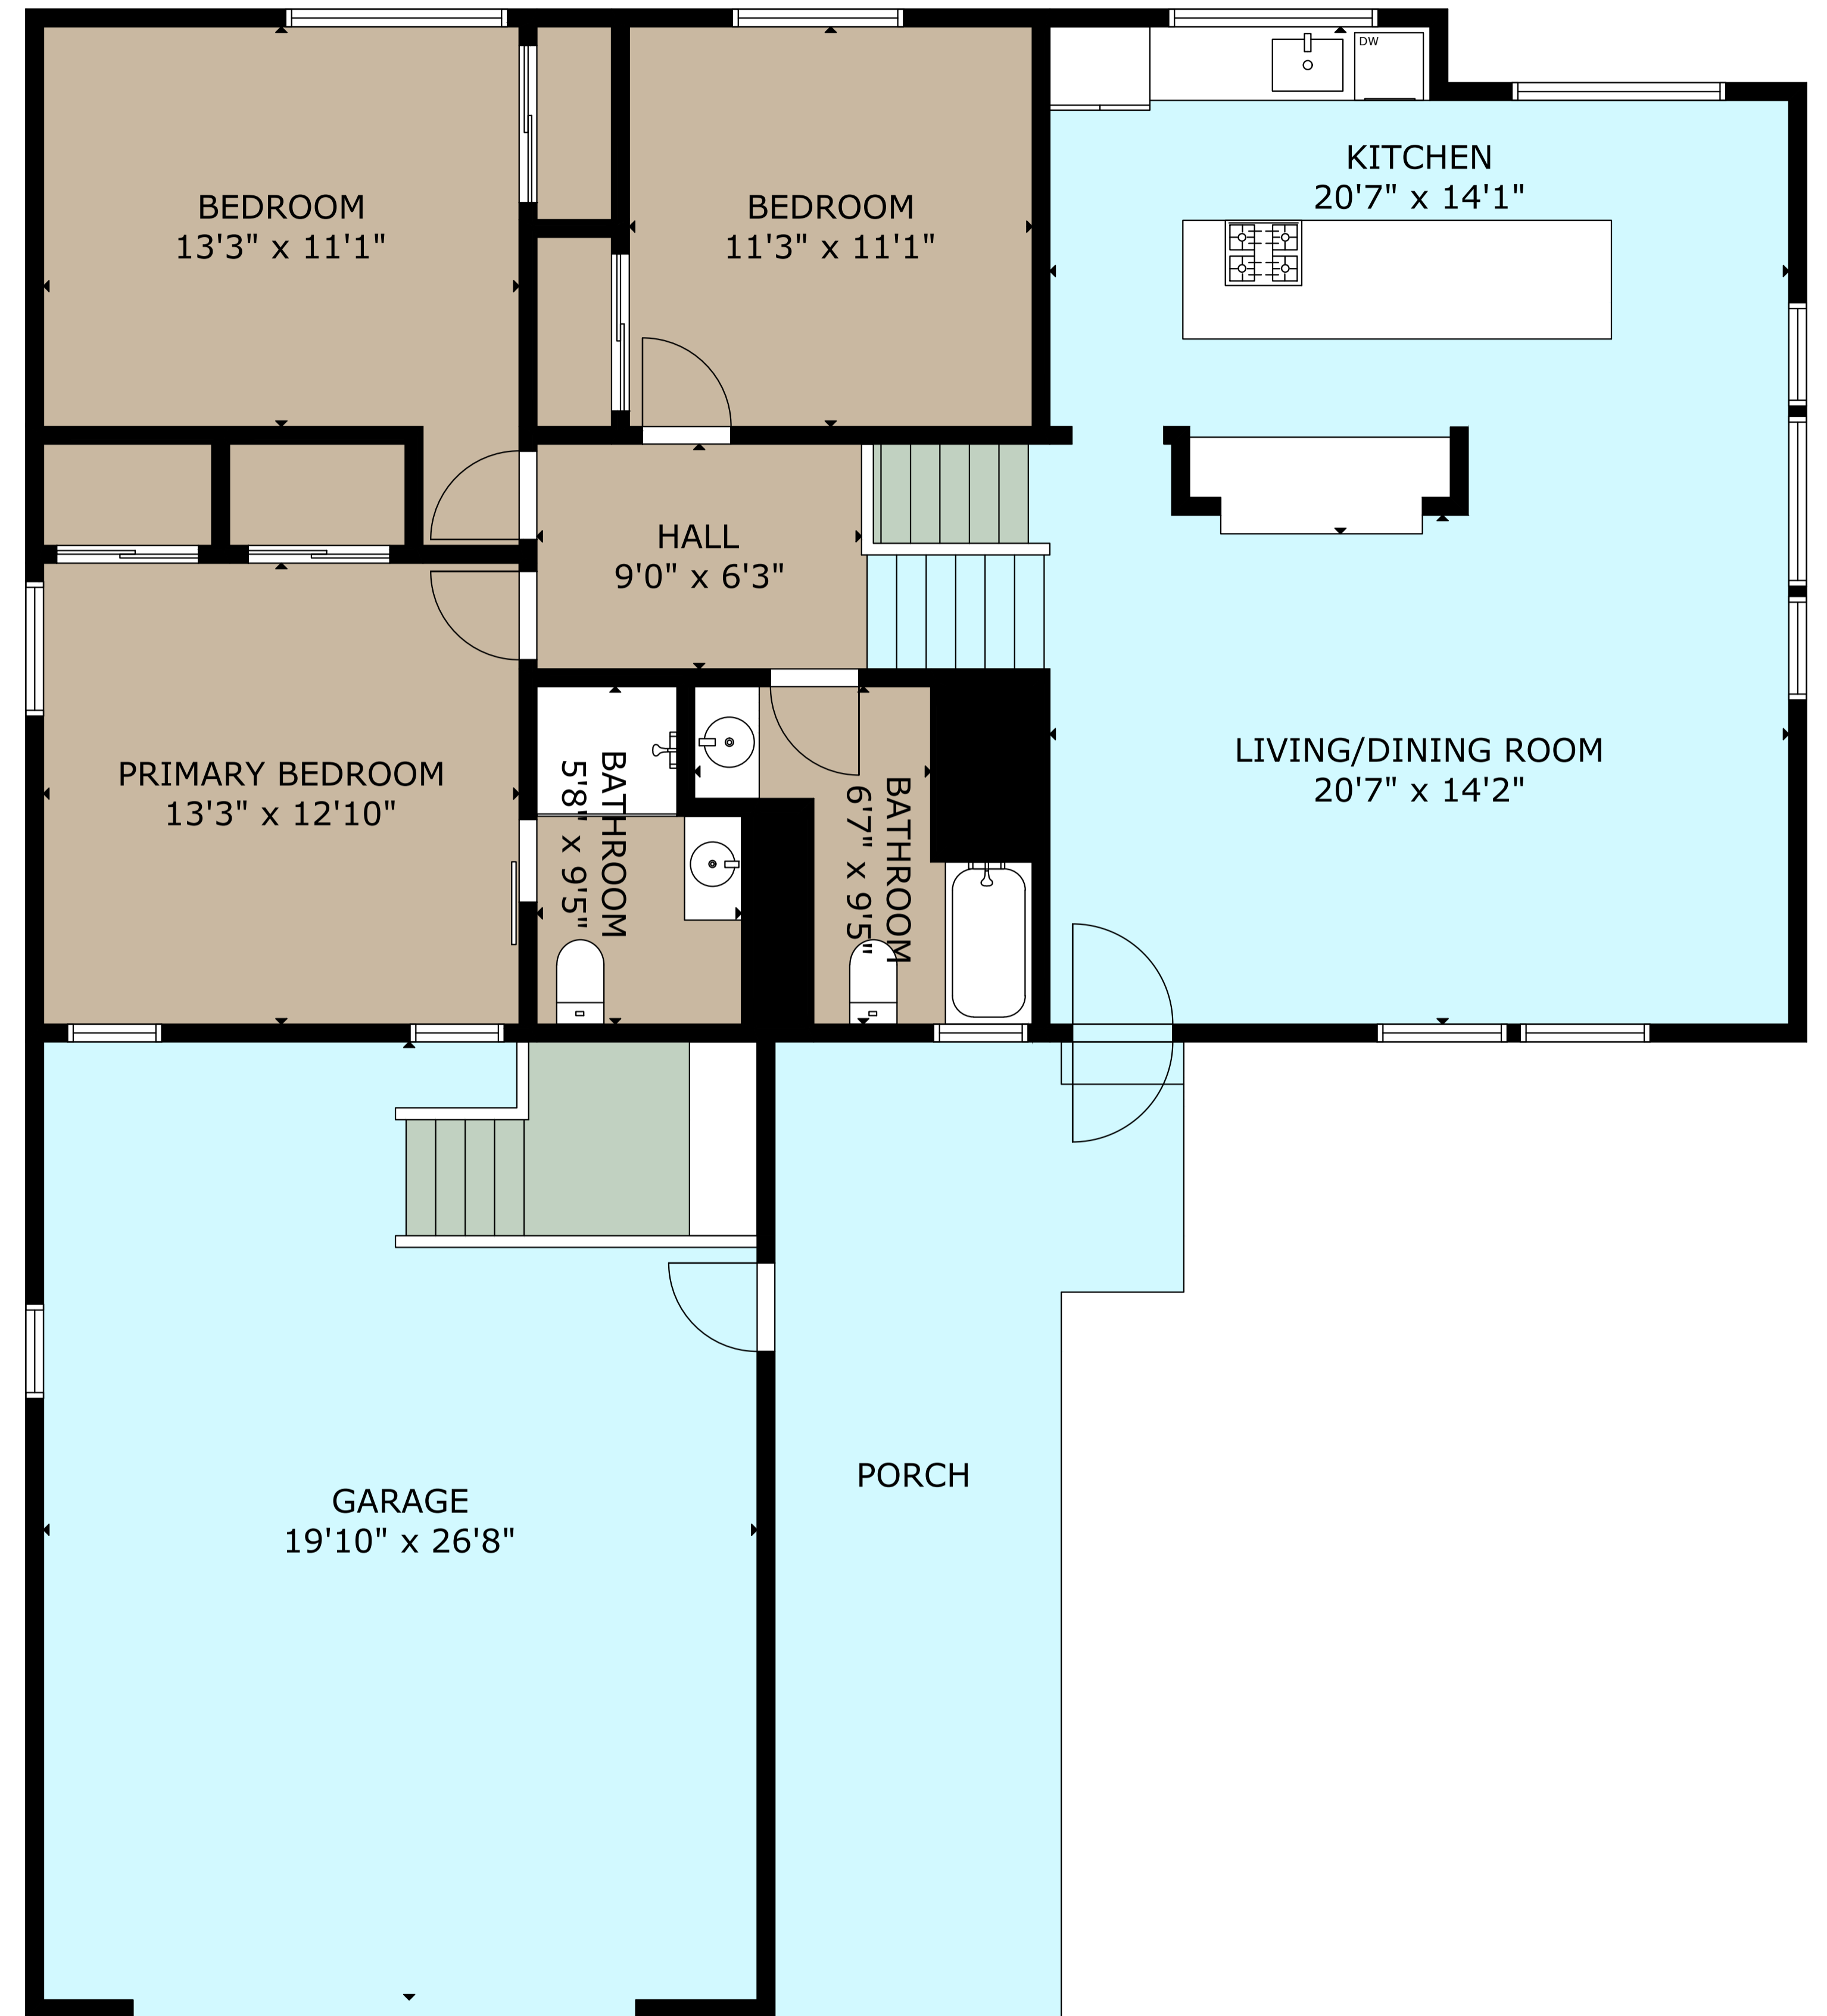

LEVEL 1 & LEVEL 2

LEVEL 3 & LEVEL 4

GROSS INTERNAL AREA

TOTAL: 2,505 sq ft

LEVEL 1: 546 sq ft, LEVEL 2: 663 sq ft

LEVEL 3: 564 sq ft, LEVEL 4: 732 sq ft

EXCLUDED AREAS: GARAGE: 529 sq ft

SIZE AND DIMENSIONS ARE APPROXIMATE, ACTUAL MAY VARY