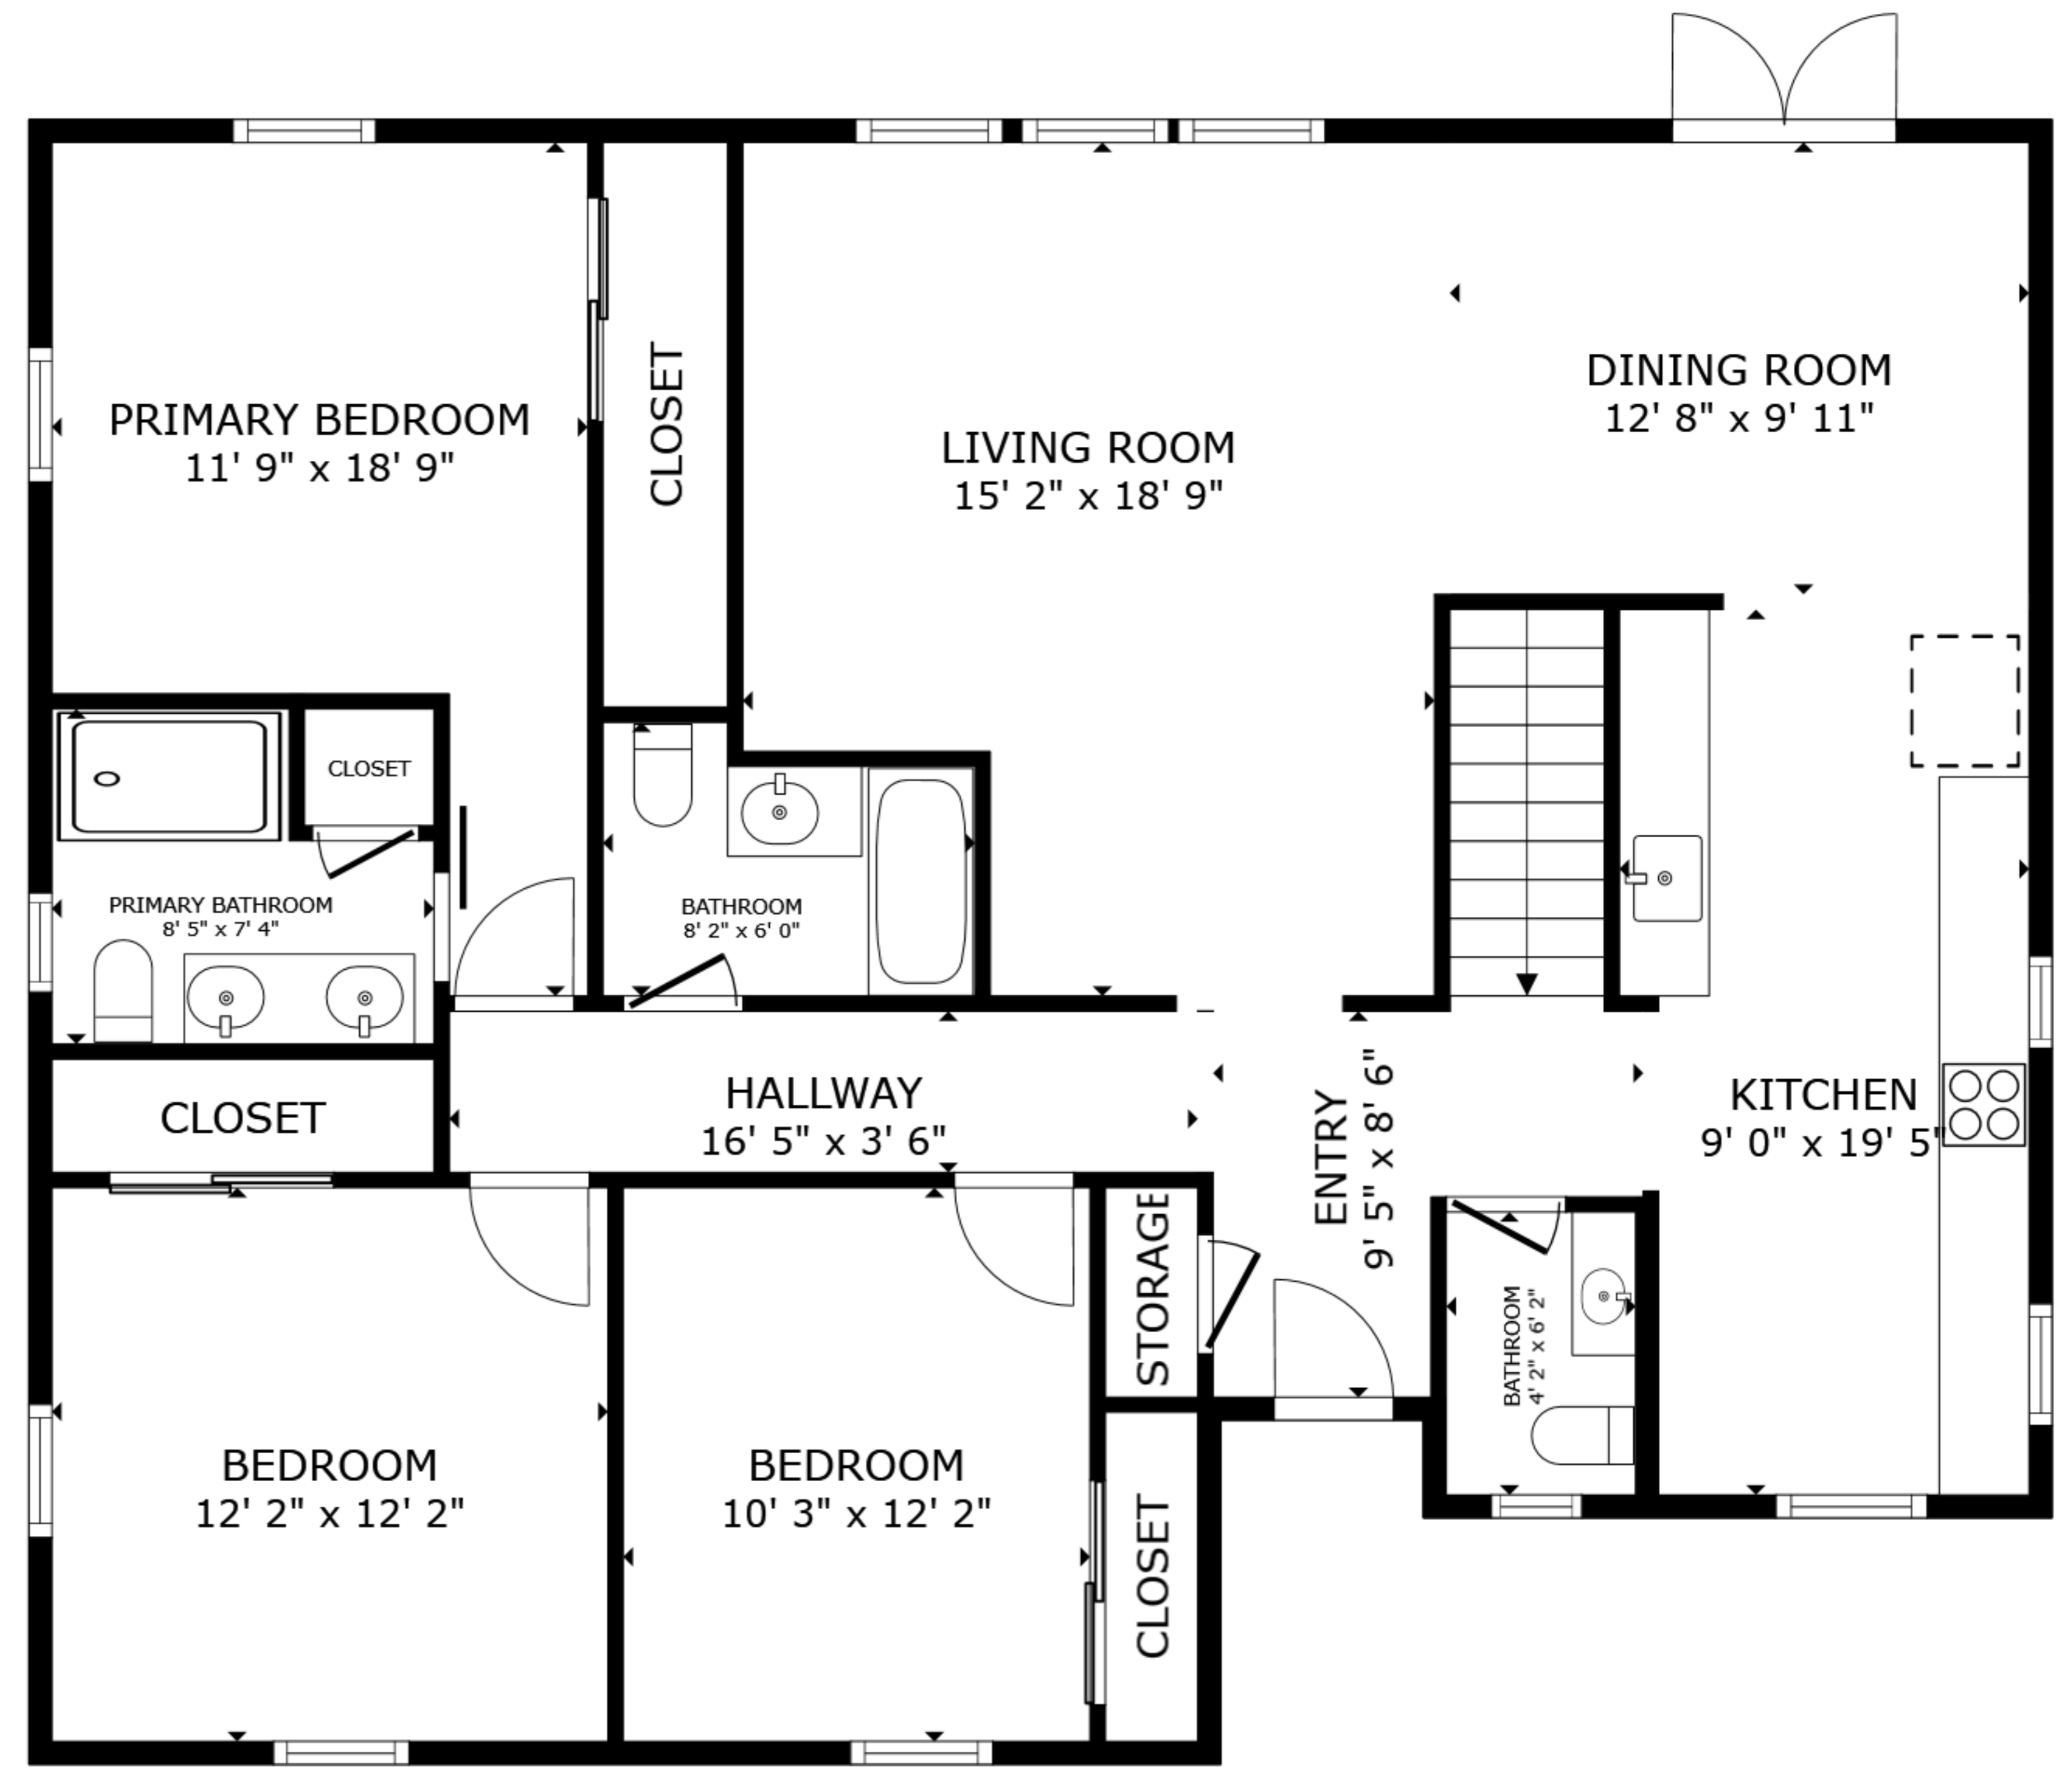

FLOOR 1

FLOOR 2

GROSS INTERNAL AREA
 FLOOR 1 1,407 sq.ft. FLOOR 2 1,409 sq.ft.
 TOTAL : 2,816 sq.ft.

SIZES AND DIMENSIONS ARE APPROXIMATE, ACTUAL MAY VARY.

zach williams
 WHATEVER IT TAKES

ZACH WILLIAMS
 REALTOR®
 eXp Realty
 317.430.9500
 realtorzachhasyourback.com