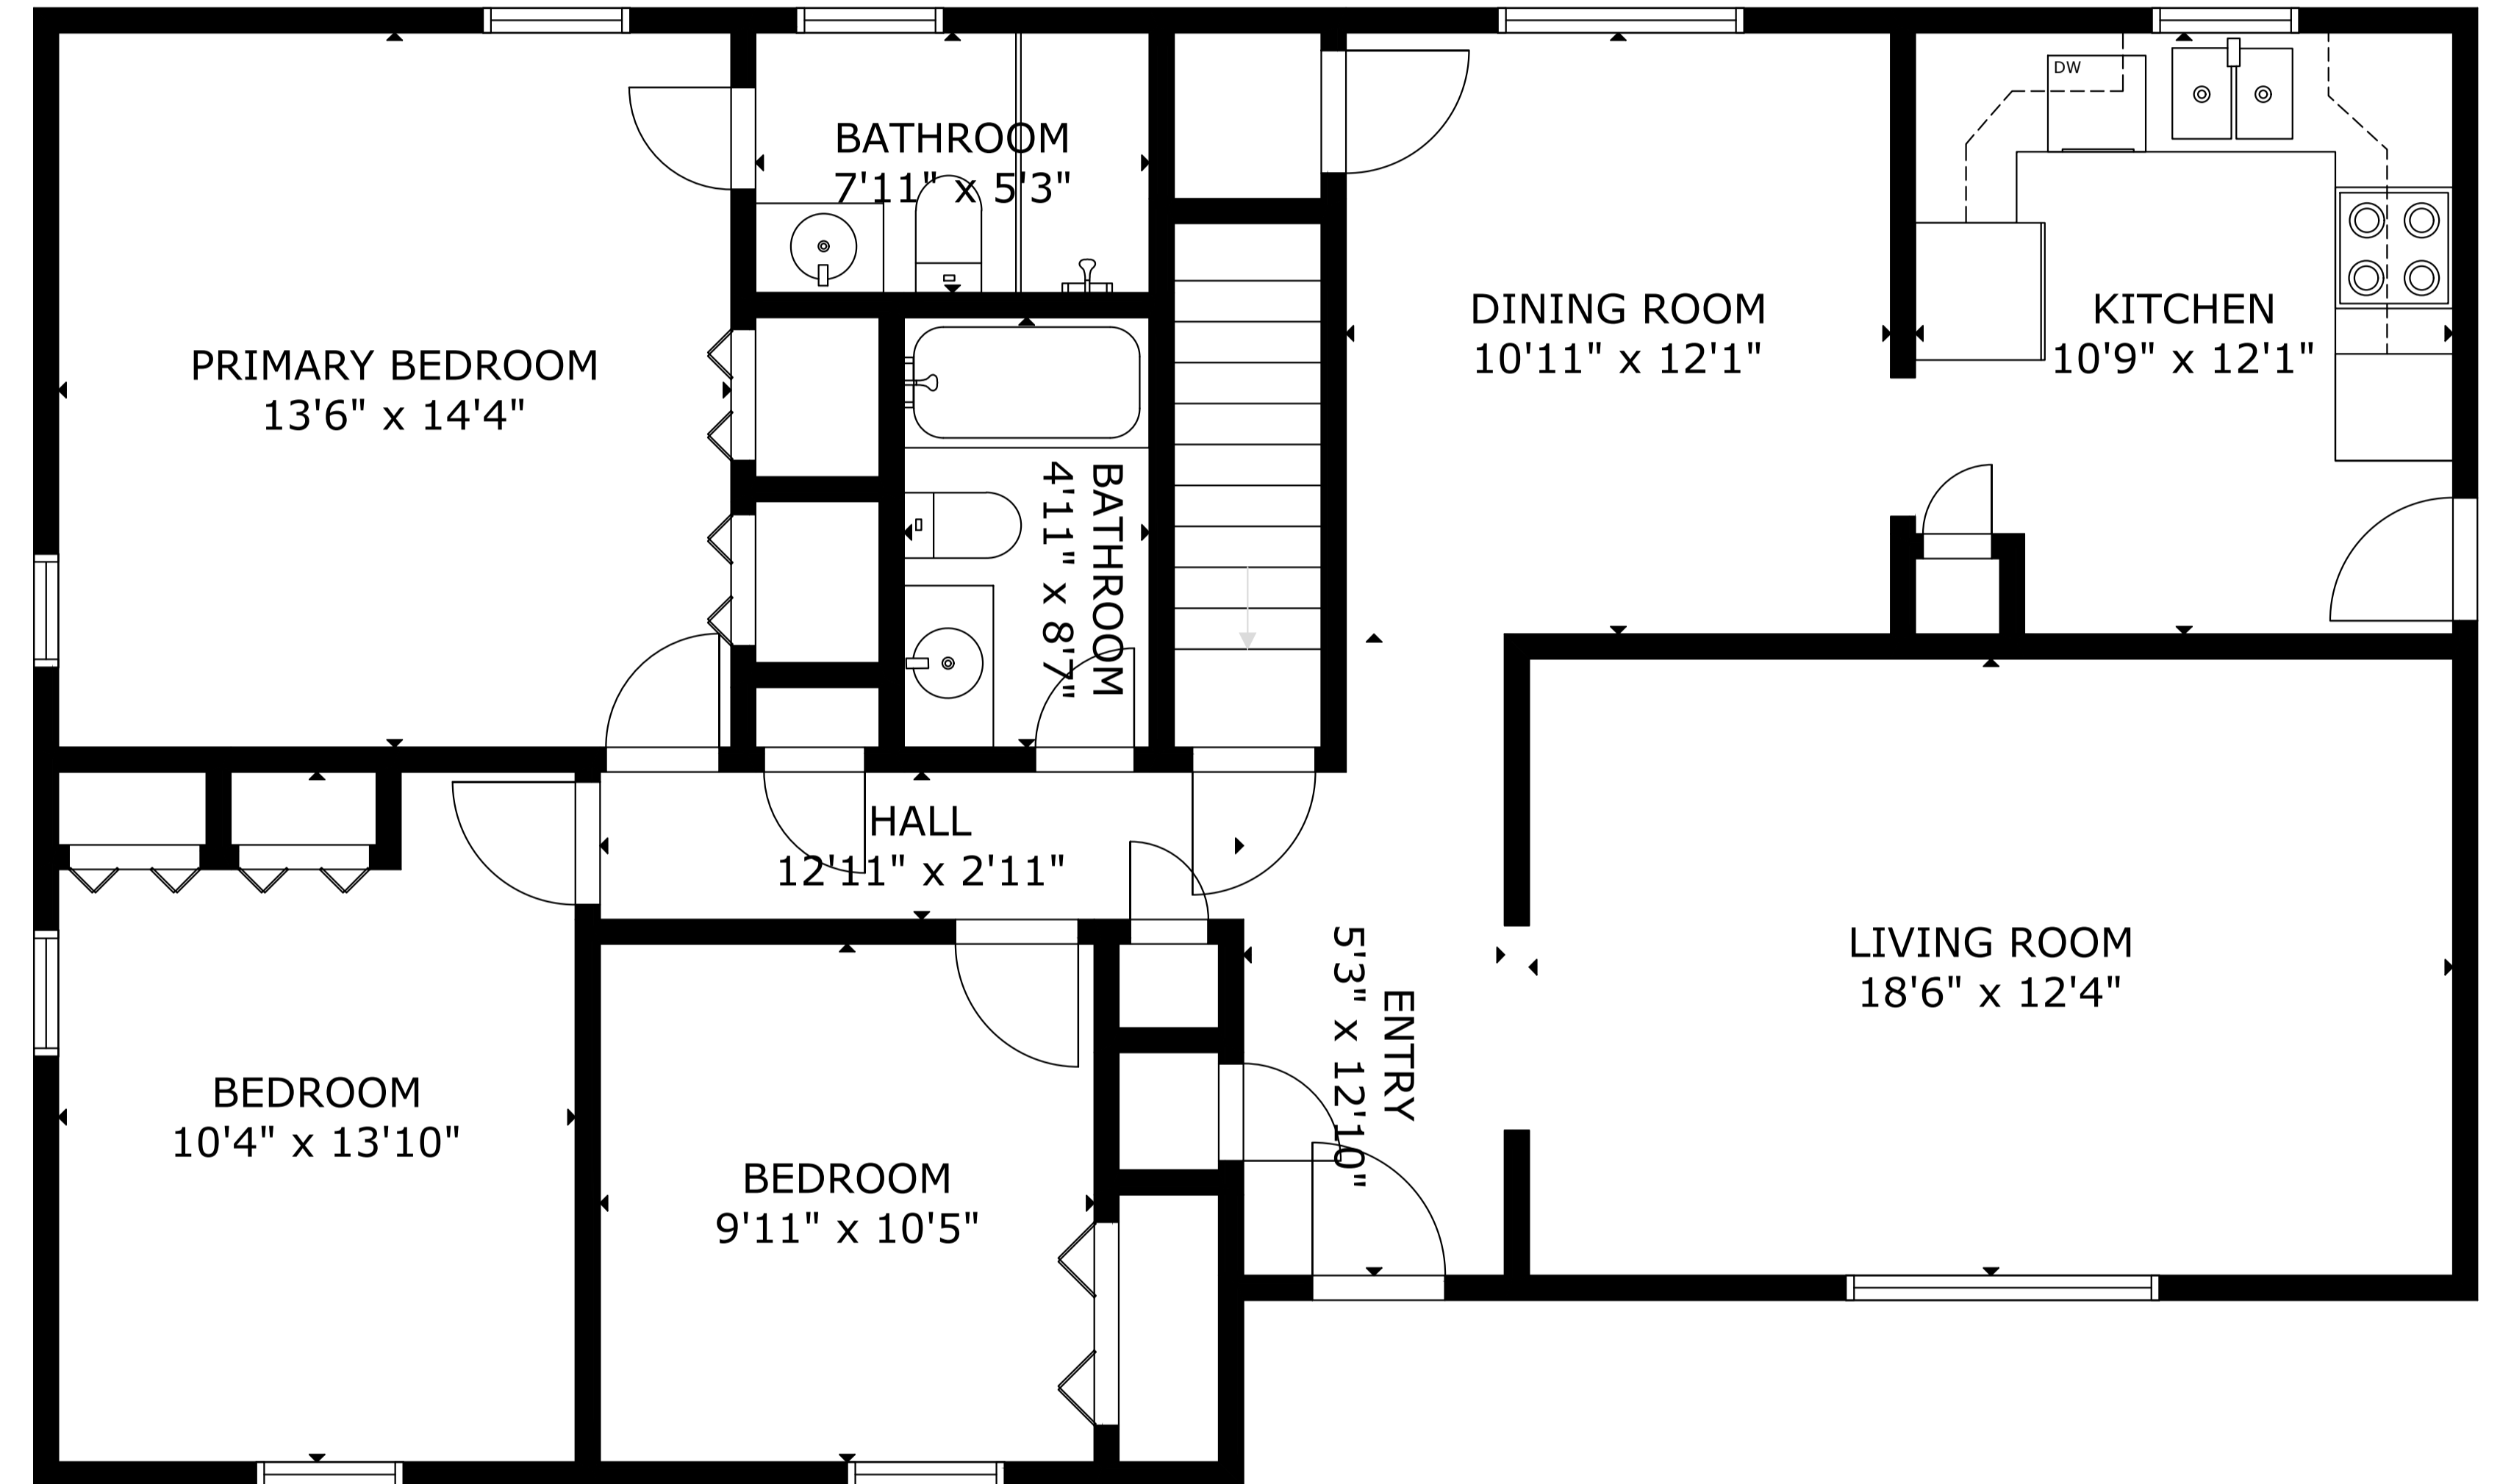

LOWER FLOOR

MAIN FLOOR

GROSS INTERNAL AREA
 TOTAL: 2,523 sq.ft
 LOWER FLOOR: 1,242 sq.ft, MAIN FLOOR: 1,281 sq.ft
 SIZE AND DIMENSIONS ARE APPROXIMATE, ACTUAL MAY VARY