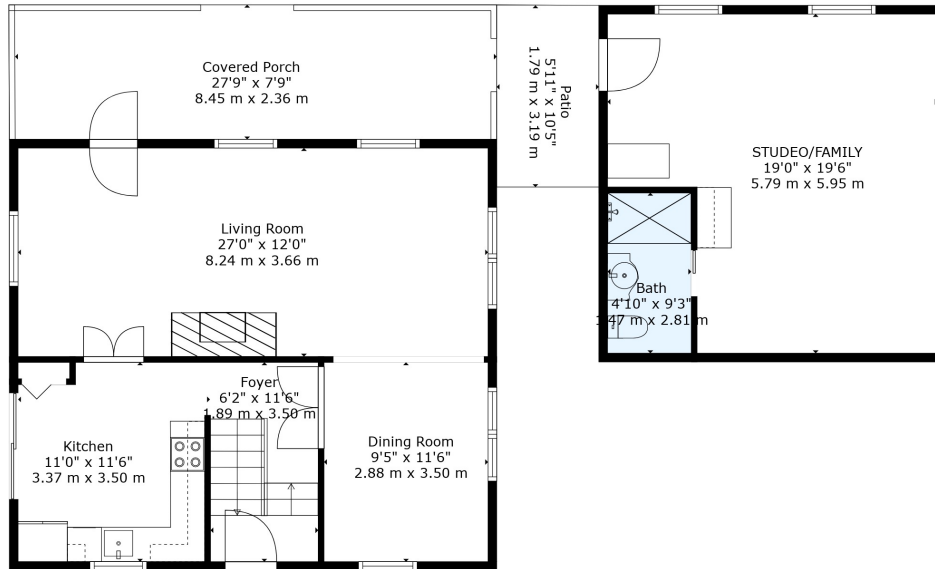

Floor 3

Floor 1

Floor 2

**TOTAL: 2069 sq. ft, 192 m2**

Below Ground: 442 sq. ft, 41 m2, FLOOR 2: 1014 sq. ft, 94 m2, FLOOR 3: 613 sq. ft, 57 m2  
 EXCLUDED AREAS: SITTING: 201 sq. ft, 19 m2, PATIO: 62 sq. ft, 6 m2, COVERED PORCH: 217 sq. ft, 20 m2

Measurements Are Calculated By Cubicasa Technology. Deemed Highly Reliable But Not Guaranteed.

**TOTAL: 2069 sq. ft, 192 m2**

Below Ground: 442 sq. ft, 41 m2, FLOOR 2: 1014 sq. ft, 94 m2, FLOOR 3: 613 sq. ft, 57 m2

EXCLUDED AREAS: SITTING: 201 sq. ft, 19 m2, PATIO: 62 sq. ft, 6 m2, COVERED PORCH: 217 sq. ft, 20 m2

Measurements Are Calculated By Cubicasa Technology. Deemed Highly Reliable But Not Guaranteed.

**TOTAL: 2069 sq. ft, 192 m2**

Below Ground: 442 sq. ft, 41 m2, FLOOR 2: 1014 sq. ft, 94 m2, FLOOR 3: 613 sq. ft, 57 m2

EXCLUDED AREAS: SITTING: 201 sq. ft, 19 m2, PATIO: 62 sq. ft, 6 m2, COVERED PORCH: 217 sq. ft, 20 m2

Measurements Are Calculated By Cubicasa Technology. Deemed Highly Reliable But Not Guaranteed.