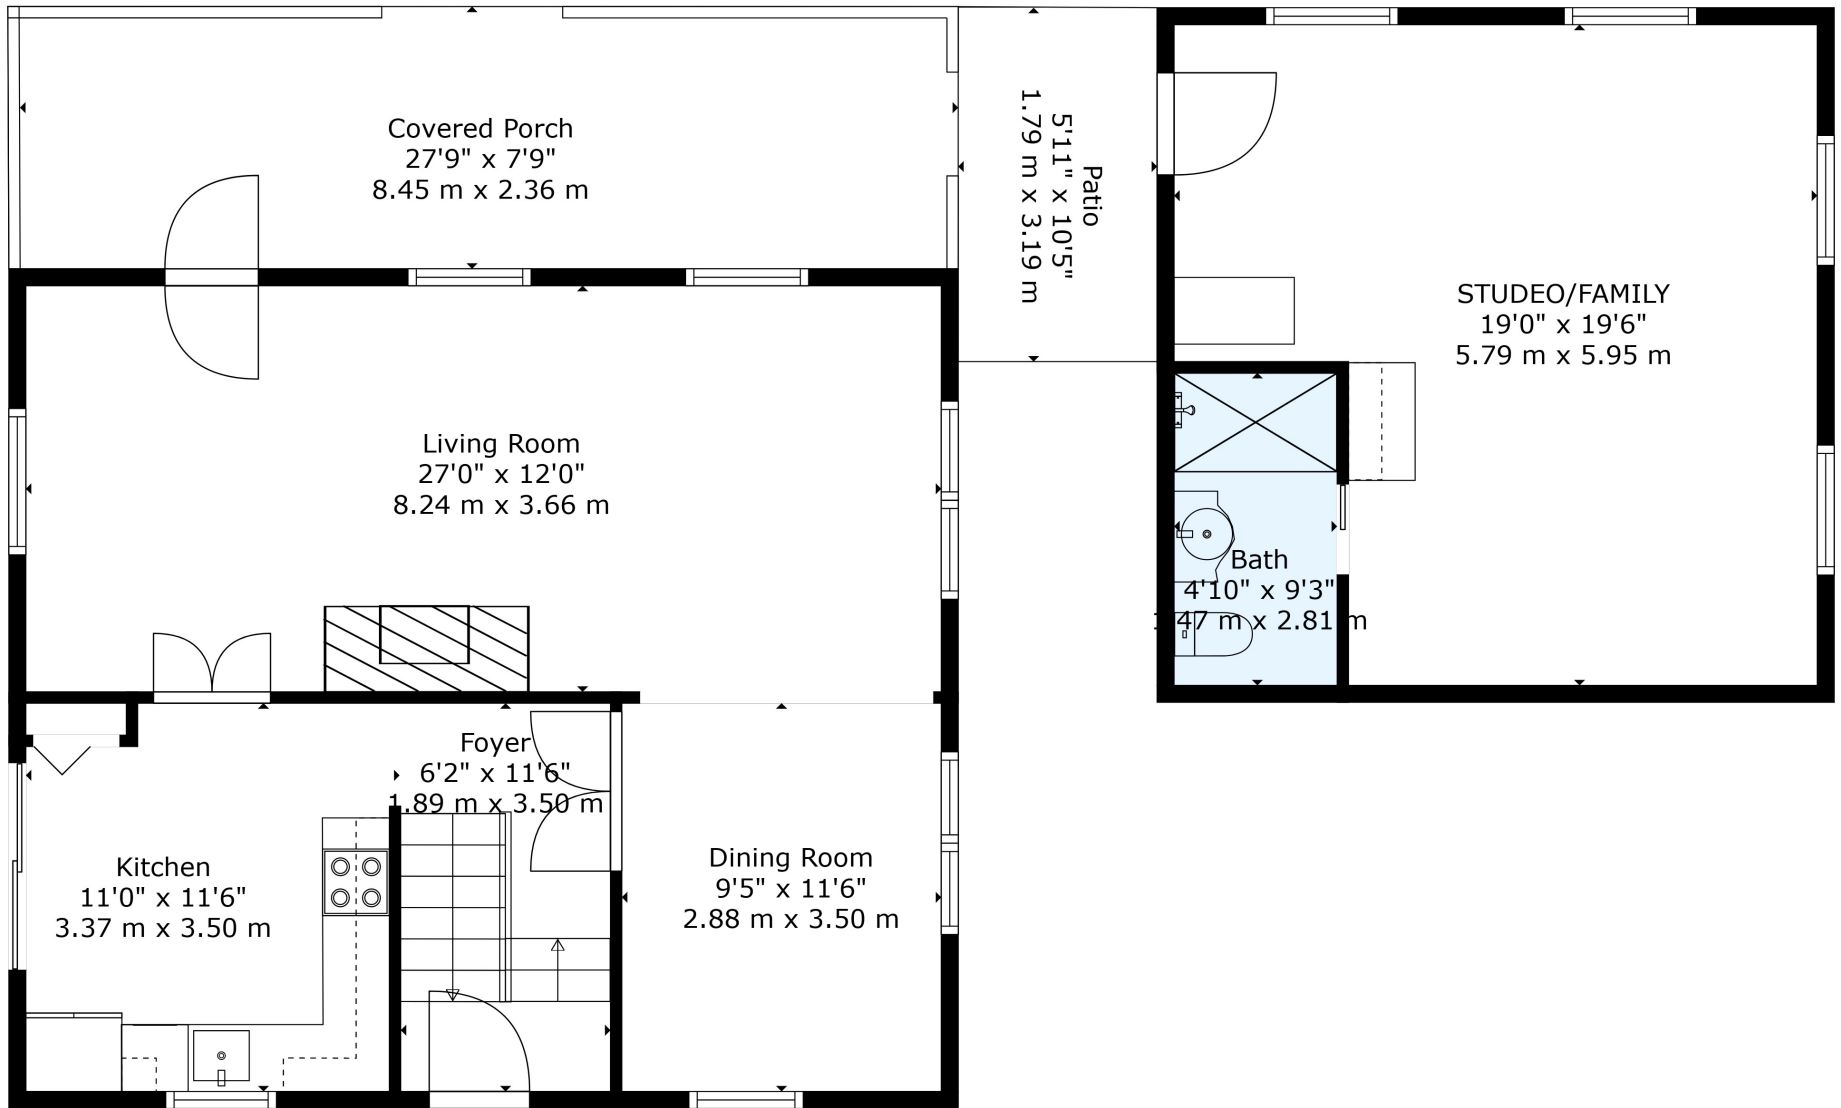

Measurements Are Calculated By Cubicasa Technology. Deemed Highly Reliable But Not Guaranteed.

**TOTAL: 2069 sq. ft, 192 m2**

Below Ground: 442 sq. ft, 41 m2, FLOOR 2: 1014 sq. ft, 94 m2, FLOOR 3: 613 sq. ft, 57 m2

EXCLUDED AREAS: SITTING: 201 sq. ft, 19 m2, PATIO: 62 sq. ft, 6 m2, COVERED PORCH: 217 sq. ft, 20 m2

Measurements Are Calculated By Cubicasa Technology. Deemed Highly Reliable But Not Guaranteed.

**TOTAL: 2069 sq. ft, 192 m2**

Below Ground: 442 sq. ft, 41 m2, FLOOR 2: 1014 sq. ft, 94 m2, FLOOR 3: 613 sq. ft, 57 m2

EXCLUDED AREAS: SITTING: 201 sq. ft, 19 m2, PATIO: 62 sq. ft, 6 m2, COVERED PORCH: 217 sq. ft, 20 m2

Measurements Are Calculated By Cubicasa Technology. Deemed Highly Reliable But Not Guaranteed.

**TOTAL: 2069 sq. ft, 192 m2**

Below Ground: 442 sq. ft, 41 m2, FLOOR 2: 1014 sq. ft, 94 m2, FLOOR 3: 613 sq. ft, 57 m2  
EXCLUDED AREAS: SITTING: 201 sq. ft, 19 m2, PATIO: 62 sq. ft, 6 m2, COVERED PORCH: 217 sq. ft, 20 m2