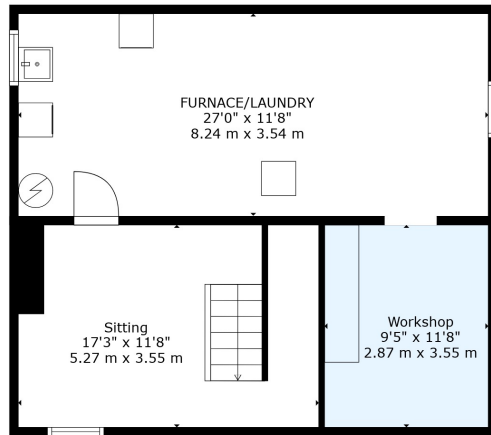

Floor 3

Floor 1

Floor 2

**TOTAL: 2069 sq. ft, 192 m2**

Below Ground: 442 sq. ft, 41 m2, FLOOR 2: 1014 sq. ft, 94 m2, FLOOR 3: 613 sq. ft, 57 m2  
 EXCLUDED AREAS: SITTING: 201 sq. ft, 19 m2, PATIO: 62 sq. ft, 6 m2, COVERED PORCH: 217 sq. ft, 20 m2

Measurements Are Calculated By Cubicasa Technology. Deemed Highly Reliable But Not Guaranteed.

**TOTAL: 2069 sq. ft, 192 m2**

Below Ground: 442 sq. ft, 41 m2, FLOOR 2: 1014 sq. ft, 94 m2, FLOOR 3: 613 sq. ft, 57 m2

EXCLUDED AREAS: SITTING: 201 sq. ft, 19 m2, PATIO: 62 sq. ft, 6 m2, COVERED PORCH: 217 sq. ft, 20 m2

Measurements Are Calculated By Cubicasa Technology. Deemed Highly Reliable But Not Guaranteed.

**TOTAL: 2069 sq. ft, 192 m2**

Below Ground: 442 sq. ft, 41 m2, FLOOR 2: 1014 sq. ft, 94 m2, FLOOR 3: 613 sq. ft, 57 m2

EXCLUDED AREAS: SITTING: 201 sq. ft, 19 m2, PATIO: 62 sq. ft, 6 m2, COVERED PORCH: 217 sq. ft, 20 m2

Measurements Are Calculated By Cubicasa Technology. Deemed Highly Reliable But Not Guaranteed.