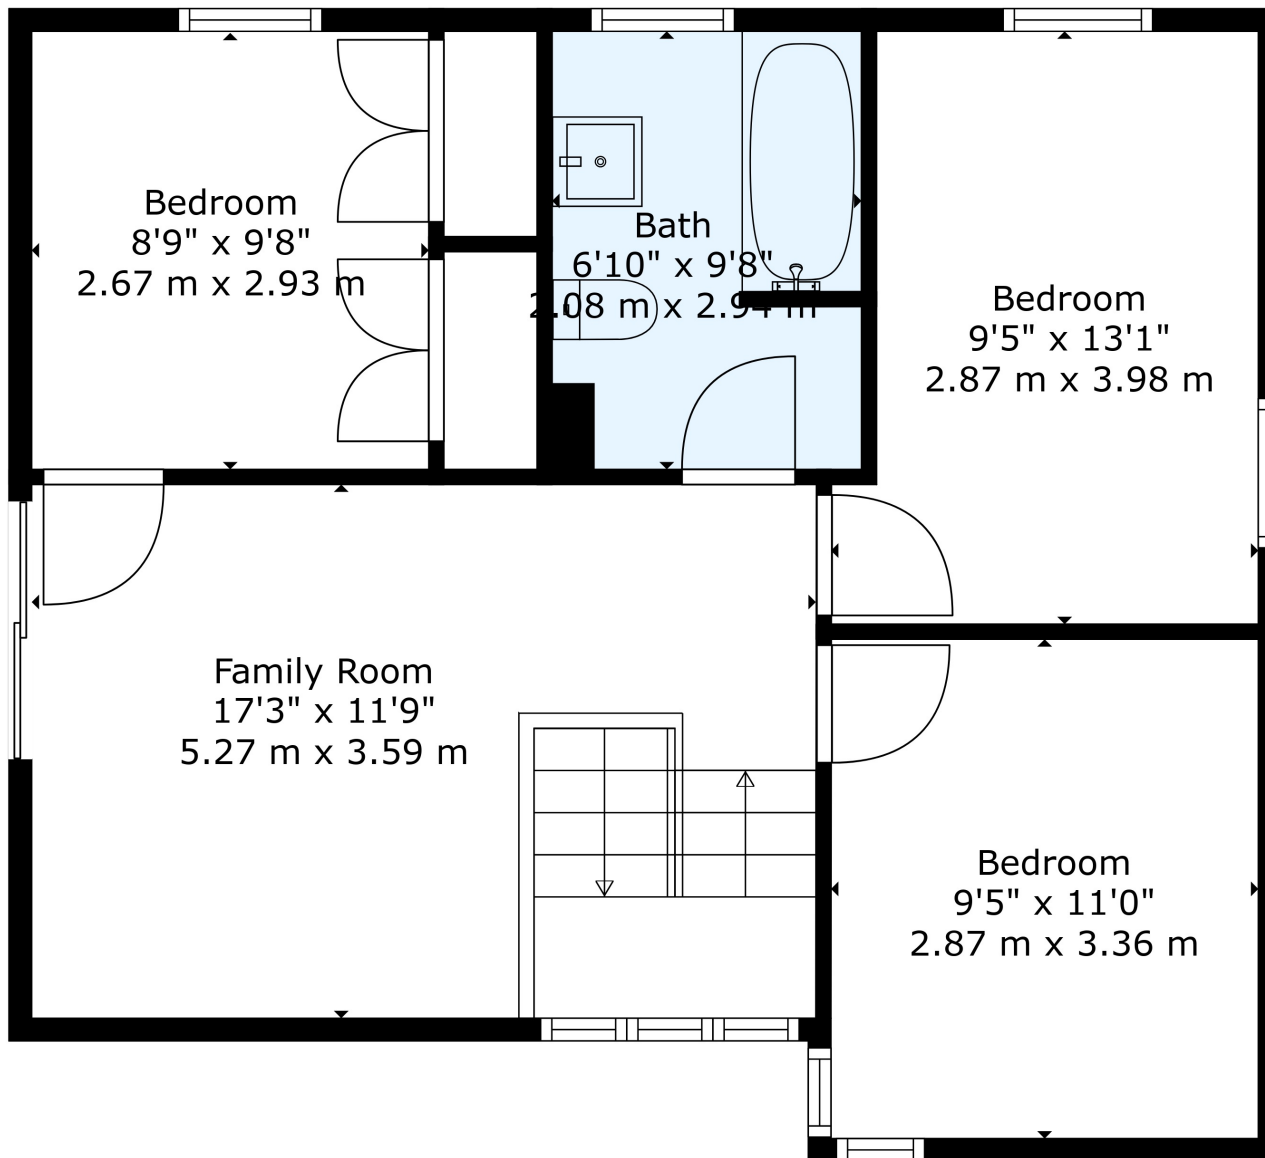

Floor 3

Floor 1

Floor 2

**TOTAL: 2069 sq. ft, 192 m2**

Below Ground: 442 sq. ft, 41 m2, FLOOR 2: 1014 sq. ft, 94 m2, FLOOR 3: 613 sq. ft, 57 m2  
 EXCLUDED AREAS: SITTING: 201 sq. ft, 19 m2, PATIO: 62 sq. ft, 6 m2, COVERED PORCH: 217 sq. ft, 20 m2

Measurements Are Calculated By Cubicasa Technology. Deemed Highly Reliable But Not Guaranteed.

**TOTAL: 2069 sq. ft, 192 m2**

Below Ground: 442 sq. ft, 41 m2, FLOOR 2: 1014 sq. ft, 94 m2, FLOOR 3: 613 sq. ft, 57 m2

EXCLUDED AREAS: SITTING: 201 sq. ft, 19 m2, PATIO: 62 sq. ft, 6 m2, COVERED PORCH: 217 sq. ft, 20 m2

Measurements Are Calculated By Cubicasa Technology. Deemed Highly Reliable But Not Guaranteed.

**TOTAL: 2069 sq. ft, 192 m2**

Below Ground: 442 sq. ft, 41 m2, FLOOR 2: 1014 sq. ft, 94 m2, FLOOR 3: 613 sq. ft, 57 m2

EXCLUDED AREAS: SITTING: 201 sq. ft, 19 m2, PATIO: 62 sq. ft, 6 m2, COVERED PORCH: 217 sq. ft, 20 m2

Measurements Are Calculated By Cubicasa Technology. Deemed Highly Reliable But Not Guaranteed.