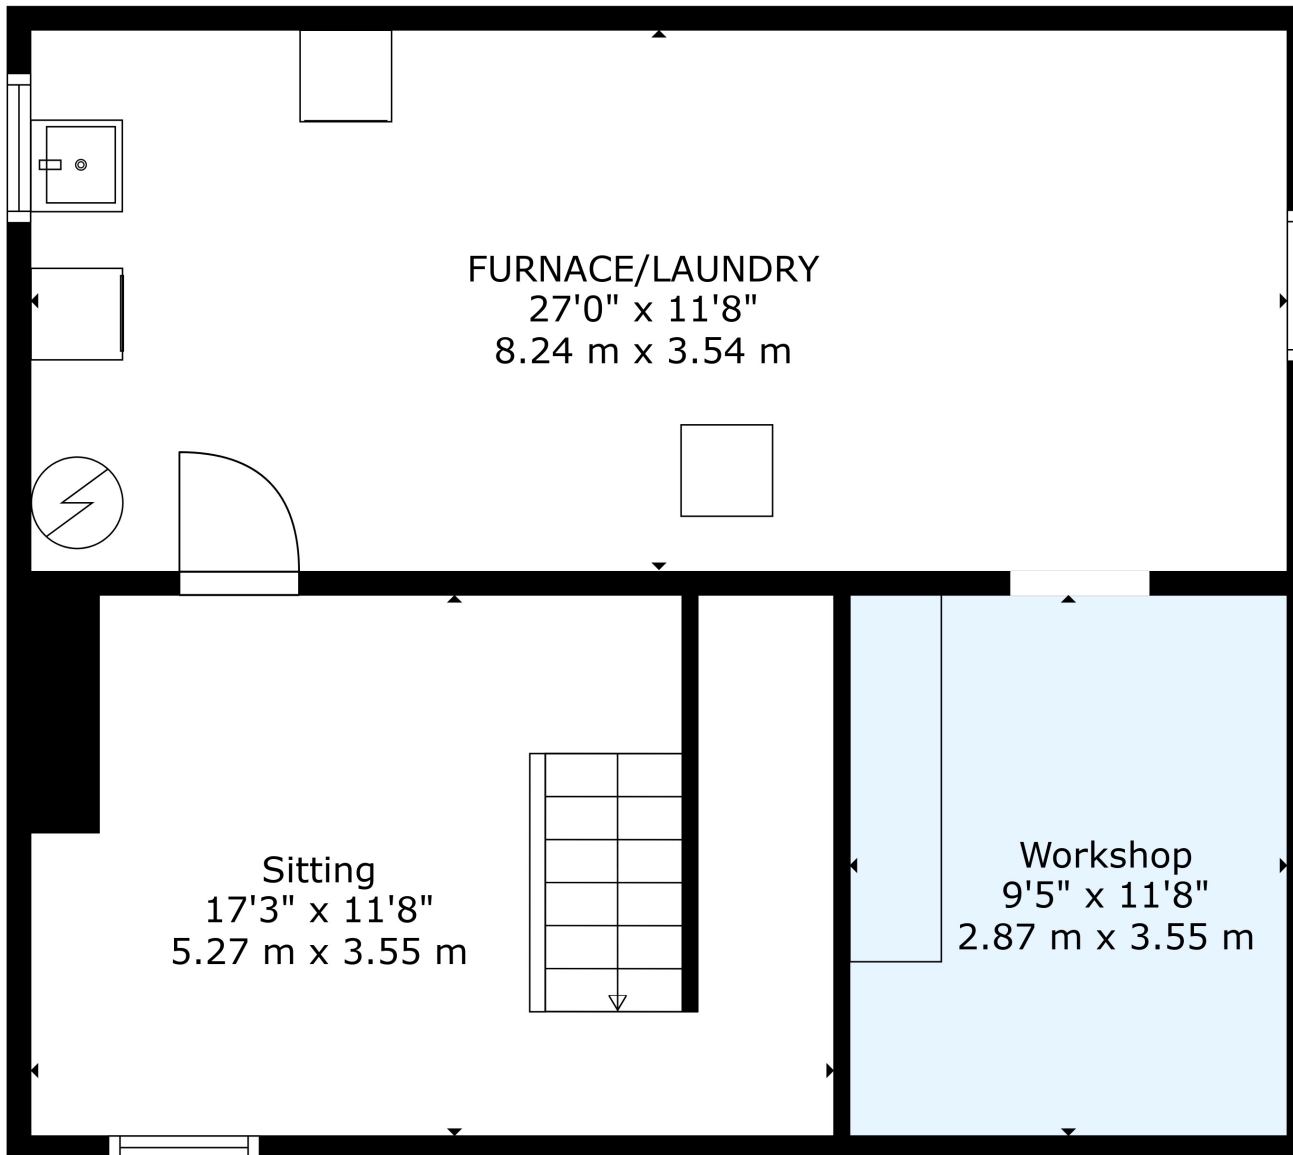

Measurements Are Calculated By Cubicasa Technology. Deemed Highly Reliable But Not Guaranteed.

**TOTAL: 2069 sq. ft, 192 m2**

Below Ground: 442 sq. ft, 41 m2, FLOOR 2: 1014 sq. ft, 94 m2, FLOOR 3: 613 sq. ft, 57 m2

EXCLUDED AREAS: SITTING: 201 sq. ft, 19 m2, PATIO: 62 sq. ft, 6 m2, COVERED PORCH: 217 sq. ft, 20 m2

Measurements Are Calculated By Cubicasa Technology. Deemed Highly Reliable But Not Guaranteed.

**TOTAL: 2069 sq. ft, 192 m2**

Below Ground: 442 sq. ft, 41 m2, FLOOR 2: 1014 sq. ft, 94 m2, FLOOR 3: 613 sq. ft, 57 m2

EXCLUDED AREAS: SITTING: 201 sq. ft, 19 m2, PATIO: 62 sq. ft, 6 m2, COVERED PORCH: 217 sq. ft, 20 m2

Measurements Are Calculated By Cubicasa Technology. Deemed Highly Reliable But Not Guaranteed.

**TOTAL: 2069 sq. ft, 192 m2**

Below Ground: 442 sq. ft, 41 m2, FLOOR 2: 1014 sq. ft, 94 m2, FLOOR 3: 613 sq. ft, 57 m2  
EXCLUDED AREAS: SITTING: 201 sq. ft, 19 m2, PATIO: 62 sq. ft, 6 m2, COVERED PORCH: 217 sq. ft, 20 m2