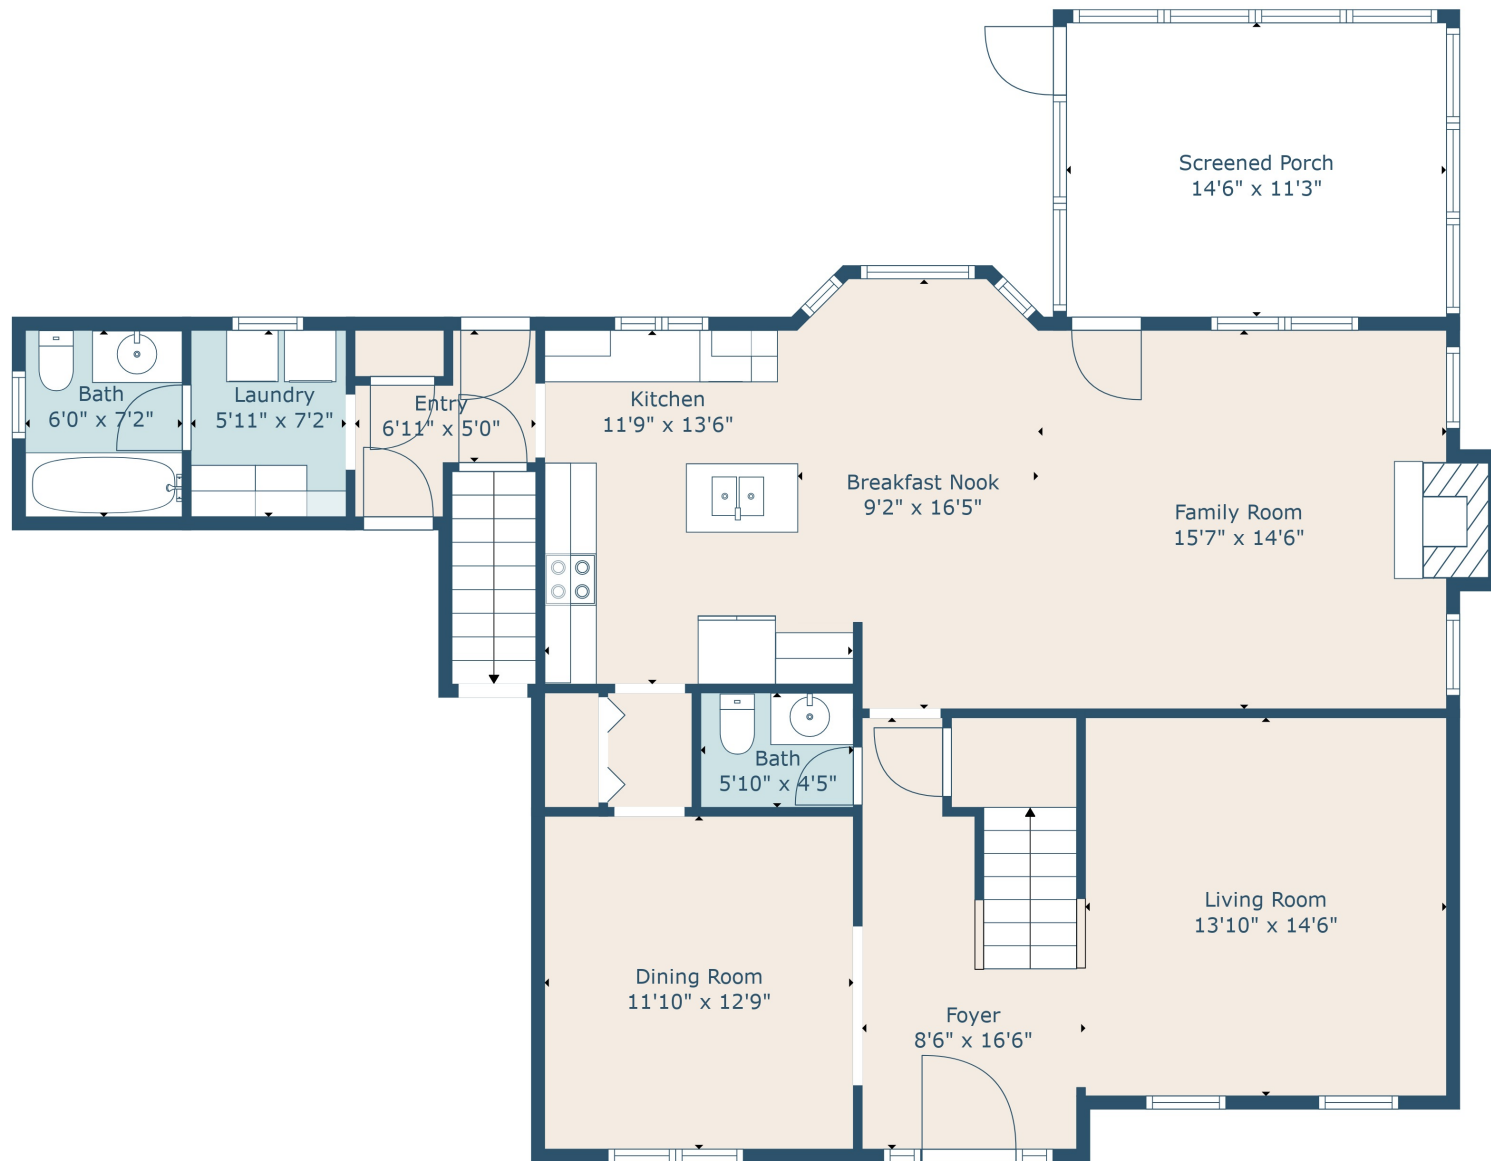

Floor 1

Floor 2

**TOTAL: 2563 sq. ft**  
 FLOOR 1: 1232 sq. ft, FLOOR 2: 1331 sq. ft  
 EXCLUDED AREAS: SCREENED PORCH: 164 sq. ft, FIREPLACE: 5 sq. ft, OPEN TO BELOW: 90 sq. ft,  
 LOW CEILING: 15 sq. ft

Measurements Are Calculated By Cubicasa Technology. Deemed Highly Reliable But Not Guaranteed.

**TOTAL: 2563 sq. ft**  
 FLOOR 1: 1232 sq. ft, FLOOR 2: 1331 sq. ft  
 EXCLUDED AREAS: SCREENED PORCH: 164 sq. ft, FIREPLACE: 5 sq. ft, OPEN TO BELOW: 90 sq. ft,  
 LOW CEILING: 15 sq. ft