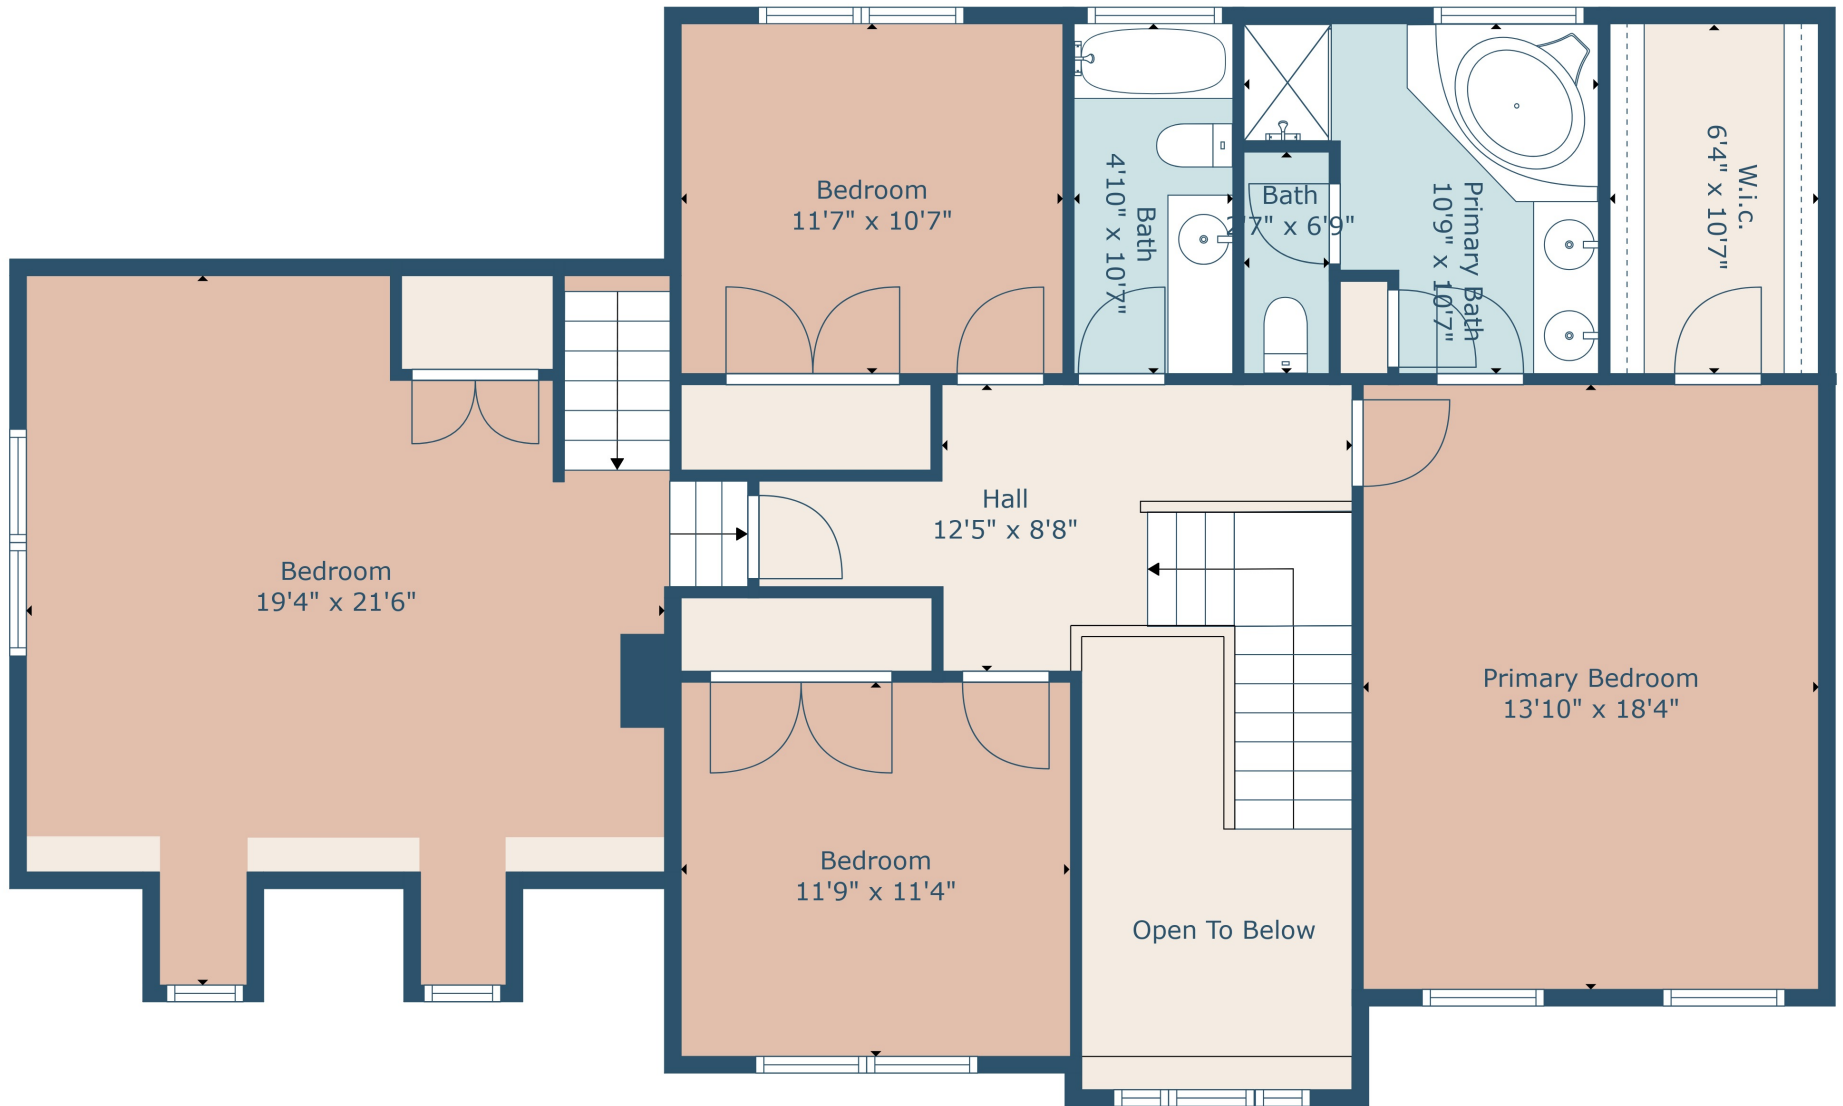

Floor 1

Floor 2

**TOTAL: 2563 sq. ft**  
 FLOOR 1: 1232 sq. ft, FLOOR 2: 1331 sq. ft  
 EXCLUDED AREAS: SCREENED PORCH: 164 sq. ft, FIREPLACE: 5 sq. ft, OPEN TO BELOW: 90 sq. ft,  
 LOW CEILING: 15 sq. ft

Measurements Are Calculated By Cubicasa Technology. Deemed Highly Reliable But Not Guaranteed.

**TOTAL: 2563 sq. ft**  
 FLOOR 1: 1232 sq. ft, FLOOR 2: 1331 sq. ft  
 EXCLUDED AREAS: SCREENED PORCH: 164 sq. ft, FIREPLACE: 5 sq. ft, OPEN TO BELOW: 90 sq. ft,  
 LOW CEILING: 15 sq. ft