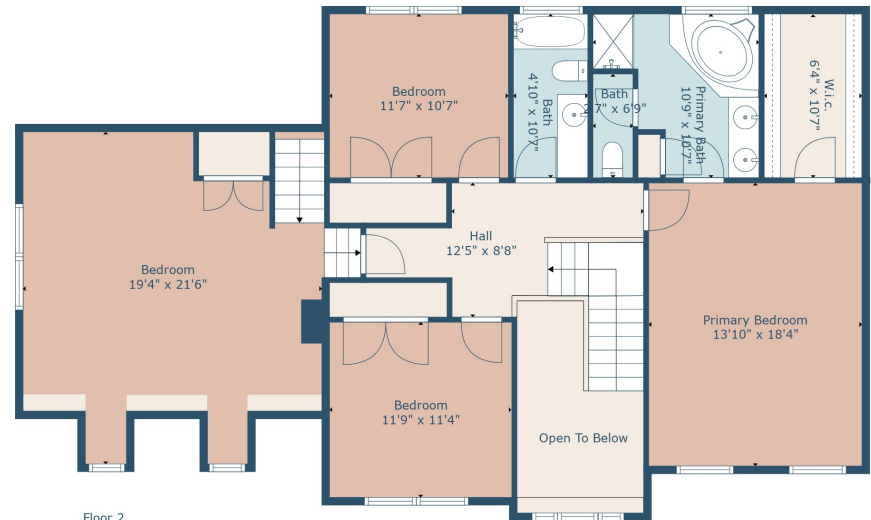

Floor 1

Floor 2

**TOTAL: 2563 sq. ft**  
 FLOOR 1: 1232 sq. ft, FLOOR 2: 1331 sq. ft  
 EXCLUDED AREAS: SCREENED PORCH: 164 sq. ft, FIREPLACE: 5 sq. ft, OPEN TO BELOW: 90 sq. ft,  
 LOW CEILING: 15 sq. ft

Measurements Are Calculated By Cubicasa Technology. Deemed Highly Reliable But Not Guaranteed.

**TOTAL: 2563 sq. ft**  
 FLOOR 1: 1232 sq. ft, FLOOR 2: 1331 sq. ft  
 EXCLUDED AREAS: SCREENED PORCH: 164 sq. ft, FIREPLACE: 5 sq. ft, OPEN TO BELOW: 90 sq. ft,  
 LOW CEILING: 15 sq. ft