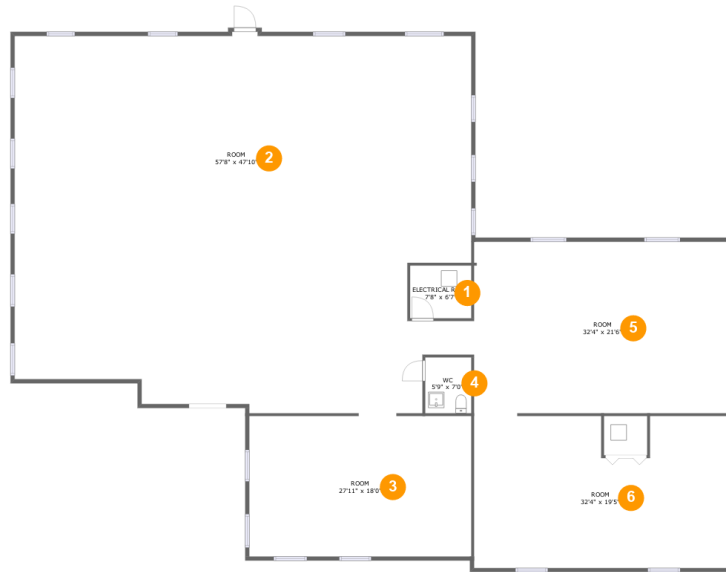

Property Summary

 **4,629**
total sqft

bathrooms

 **1**
half baths

Room Dimensions

Floor 1

Total sqft: 4629

Living area: 0

#	Room name	Dimensions	Area (sqft)	Counted as Living Area
1	Electrical Room	7'8" x 6'7"	51 sq. ft	No
2	Room	57'8" x 47'10"	2530 sq. ft	No
3	Room	27'11" x 18'0"	494 sq. ft	No
4	Wc	5'9" x 7'0"	41 sq. ft	No
5	Room	32'4" x 21'6"	695 sq. ft	No
6	Room	32'4" x 19'5"	586 sq. ft	No

1 Floor 1 - Electrical Room

Dimensions: 7'8" x 6'7"
Area: 51 sq. ft
Counted as Living Area: No

Heated: No
Finished: No
Enclosed: Yes
Contiguous: Yes
Permitted: Yes
Wet Space: No
Addition: No
Conversion: No

2 Floor 1 - Room

Dimensions: 57'8" x 47'10"
Area: 2530 sq. ft
Counted as Living Area: No

Heated: Yes
Finished: No
Enclosed: Yes
Contiguous: Yes
Permitted: Yes
Wet Space: No
Addition: No
Conversion: No

3 Floor 1 - Room