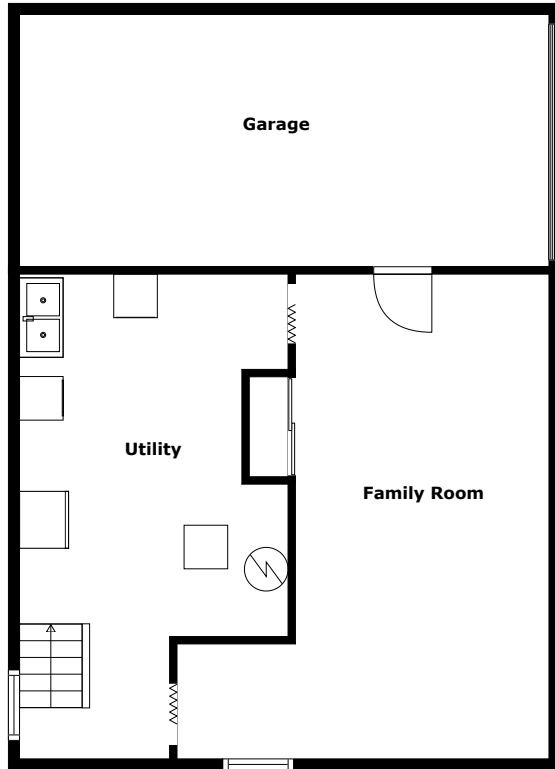

Home report

Broadmoor Avenue 209
Mount Lebanon

Highlights

1 Kitchen

2 Living room

2 Bedroom

1 Bath

17 Doors

Floor plan

Floor 1

Floor 2

Measurements Are Calculated By Cubicasa Technology. Deemed Highly Reliable But Not Guaranteed.

Appendix 1: Data sheet

Utility - 1	LivingRoom - 2	LivingRoom - Family - 1
Garage - 1	Kitchen - 1	Hall - 1
Bath - 1	Bedroom - 2	Bedroom - Master - 1
Dining - 1	Dining - Open - 1	