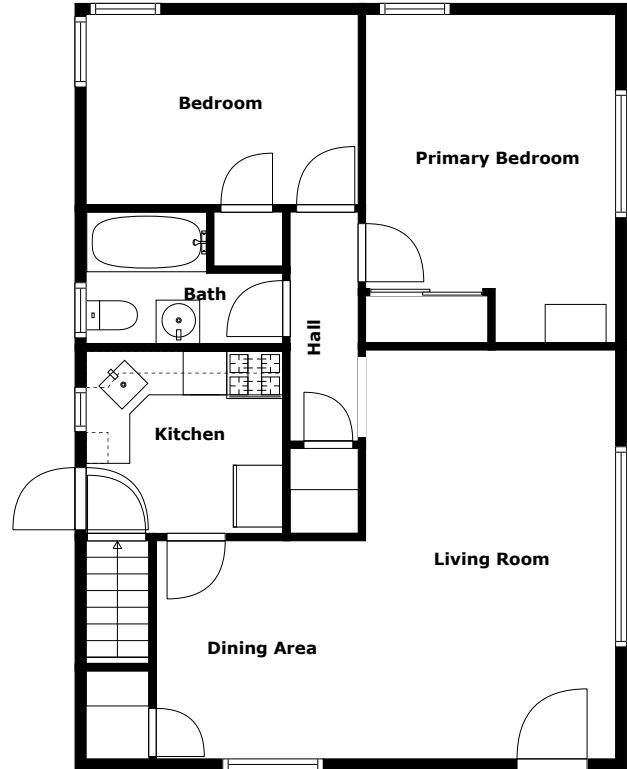

Home report

Broadmoor Avenue 209
Mount Lebanon

Highlights

1 Kitchen

2 Living room

2 Bedroom

1 Bath

17 Doors

Floor plan

Floor 1

Floor 2

Measurements Are Calculated By Cubicasa Technology. Deemed Highly Reliable But Not Guaranteed.

Appendix 1: Data sheet

Utility - 1	LivingRoom - 2	LivingRoom - Family - 1
Garage - 1	Kitchen - 1	Hall - 1
Bath - 1	Bedroom - 2	Bedroom - Master - 1
Dining - 1	Dining - Open - 1	