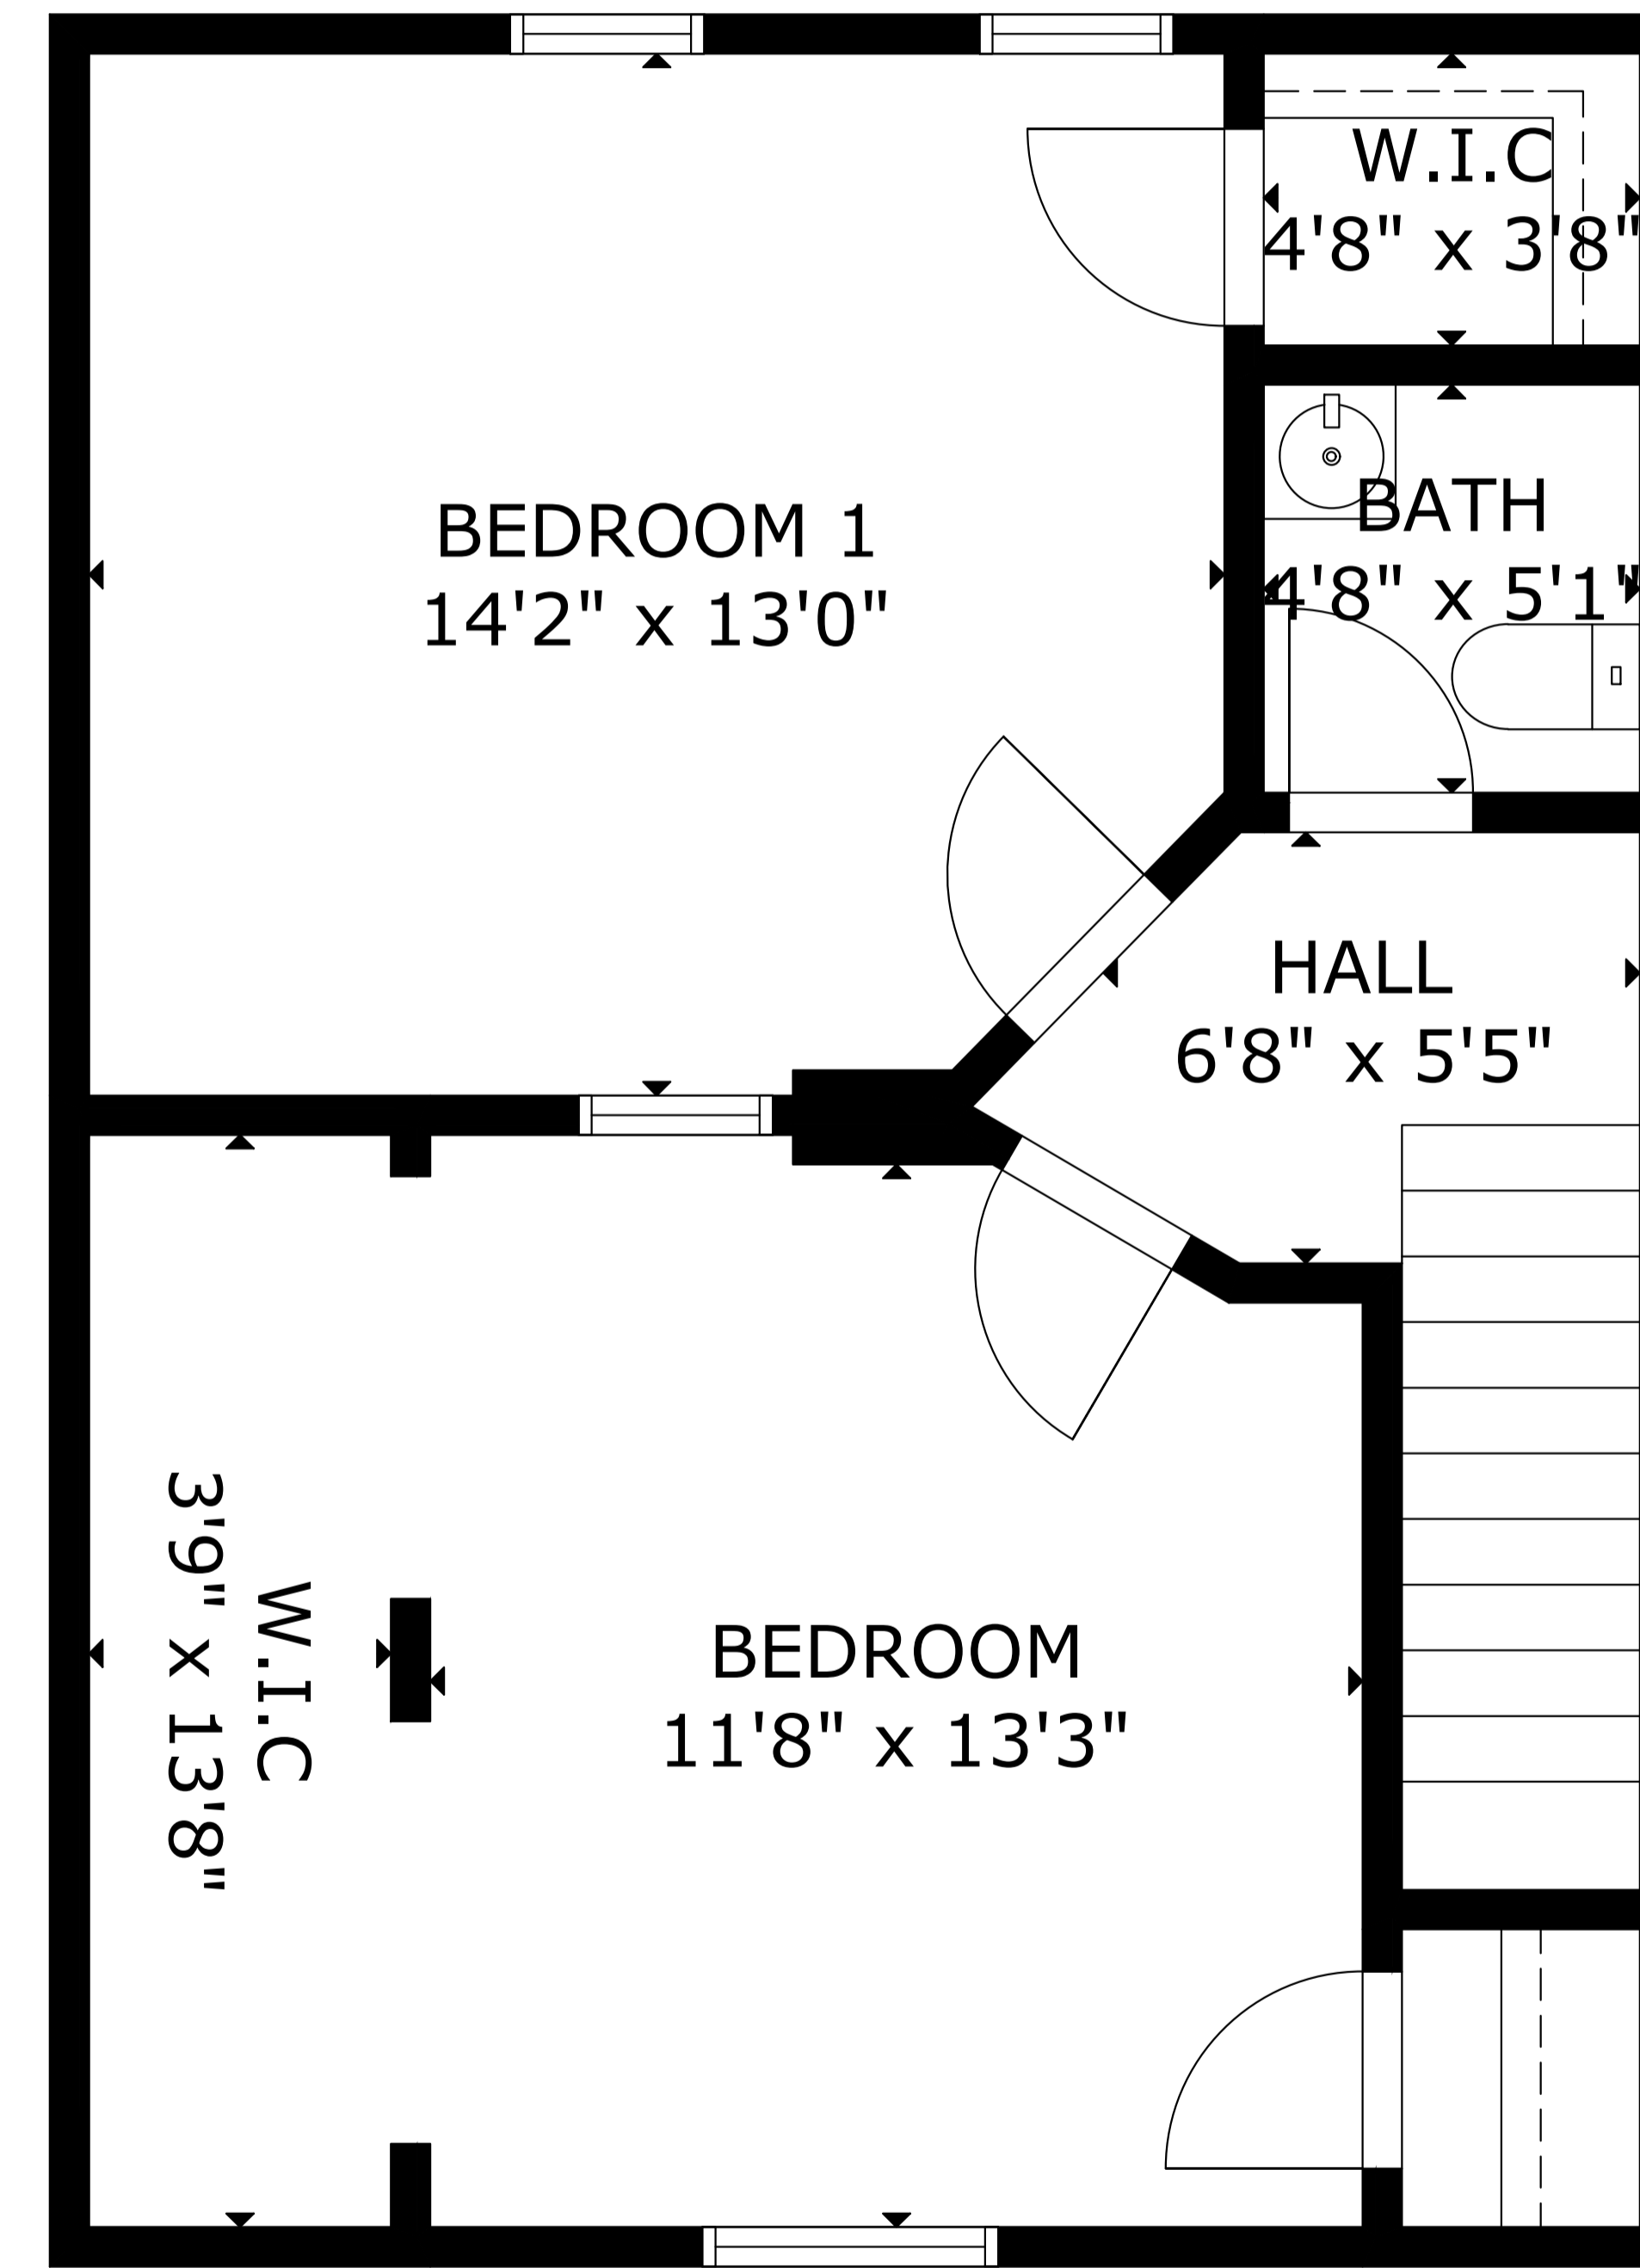

FIRST FLOOR

SECOND FLOOR

GROSS INTERNAL AREA
TOTAL: 1,180 sq ft

FIRST FLOOR: 654 sq ft, SECOND FLOOR: 526 sq ft

THIS FLOOR PLAN ILLUSTRATION IS AN APPROXIMATION OF EXISTING STRUCTURES AND FEATURES AND IS PROVIDED FOR CONVENIENCE ONLY WITH THE PERMISSION OF THE SELLER. ALL MEASUREMENTS, WHERE APPLICABLE, ARE APPROXIMATE AND NOT GUARANTEED TO BE EXACT OR TO SCALE. BUYER SHOULD CONFIRM MEASUREMENTS USING THEIR OWN SOURCE.