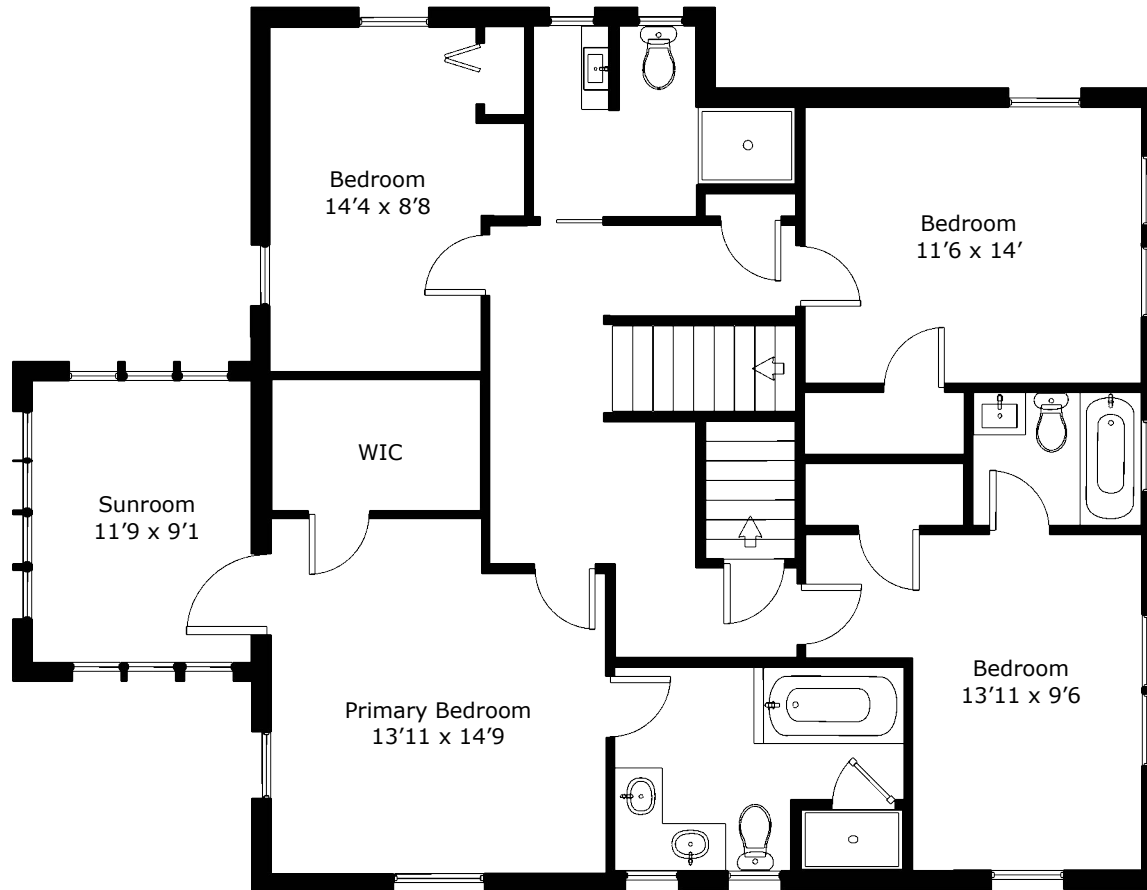

302 Druid Rd W.

Clearwater (Harbor Oaks) FL, 33756

FEET

5'

10'

20'

SCALE: 1' = 1/8"

FloorPlanNinja.com

2nd Floor