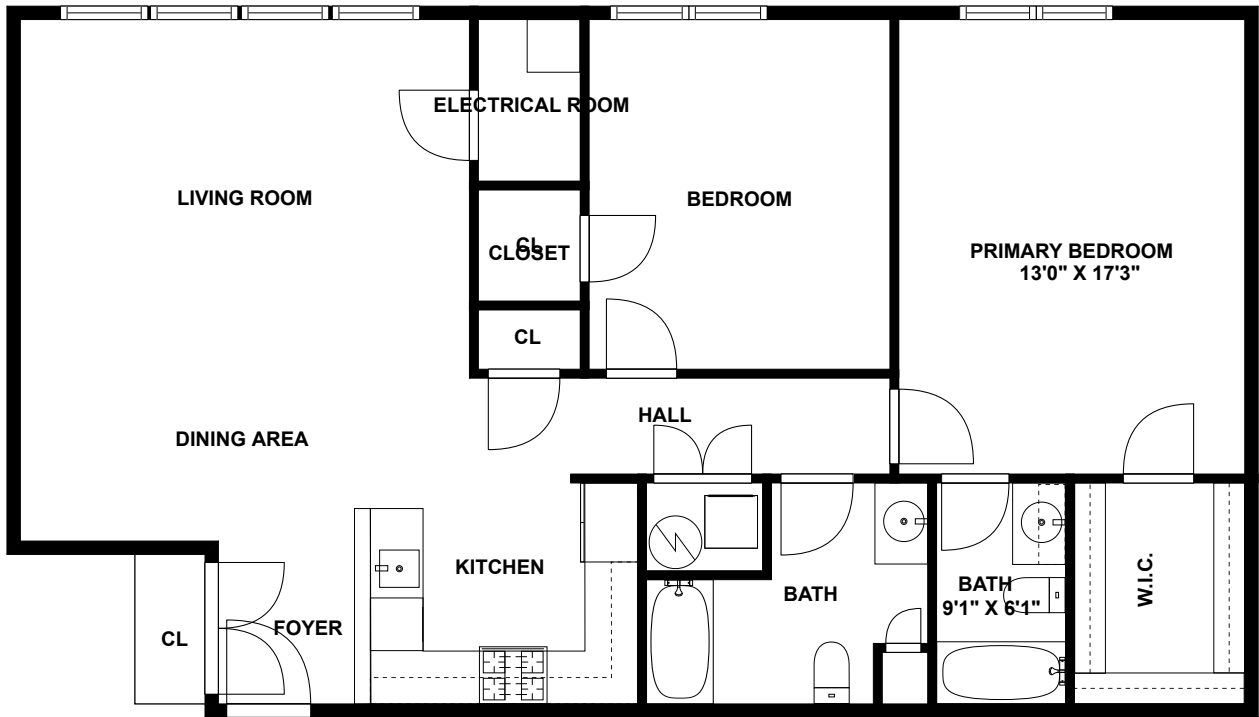

Home report

Union Avenue 132 207A
East Rutherford

Highlights

1 Kitchen

1 Living room

2 Bedroom

2 Bath

12 Doors

8 Windows

Nearby services Data source: Google Maps

Hackensack St At Winter
Pl, 0.0 mi

17 Farmers Market, 0.3 mi

Spinal Alternatives, 0.3 mi

Oscar, 0.1 mi

Elia Mediterranean
Restaurant, 0.1 mi

Passaic River Seaplane
Base, 1.1 mi

Floor plan

SIZES AND DIMENSIONS ARE APPROXIMATE. ACTUAL MAY VARY.

Appendix 1: Data sheet

Room - 1	Room - Electrical - 1	Bath - 2
Closet - 1	Closet - WalkIn - 1	Bedroom - 2
Bedroom - Master - 1	Hall - 1	LivingRoom - 1
Kitchen - 1	Dining - 1	Dining - Open - 1
Entry - 1	Entry - Foyer - 1	