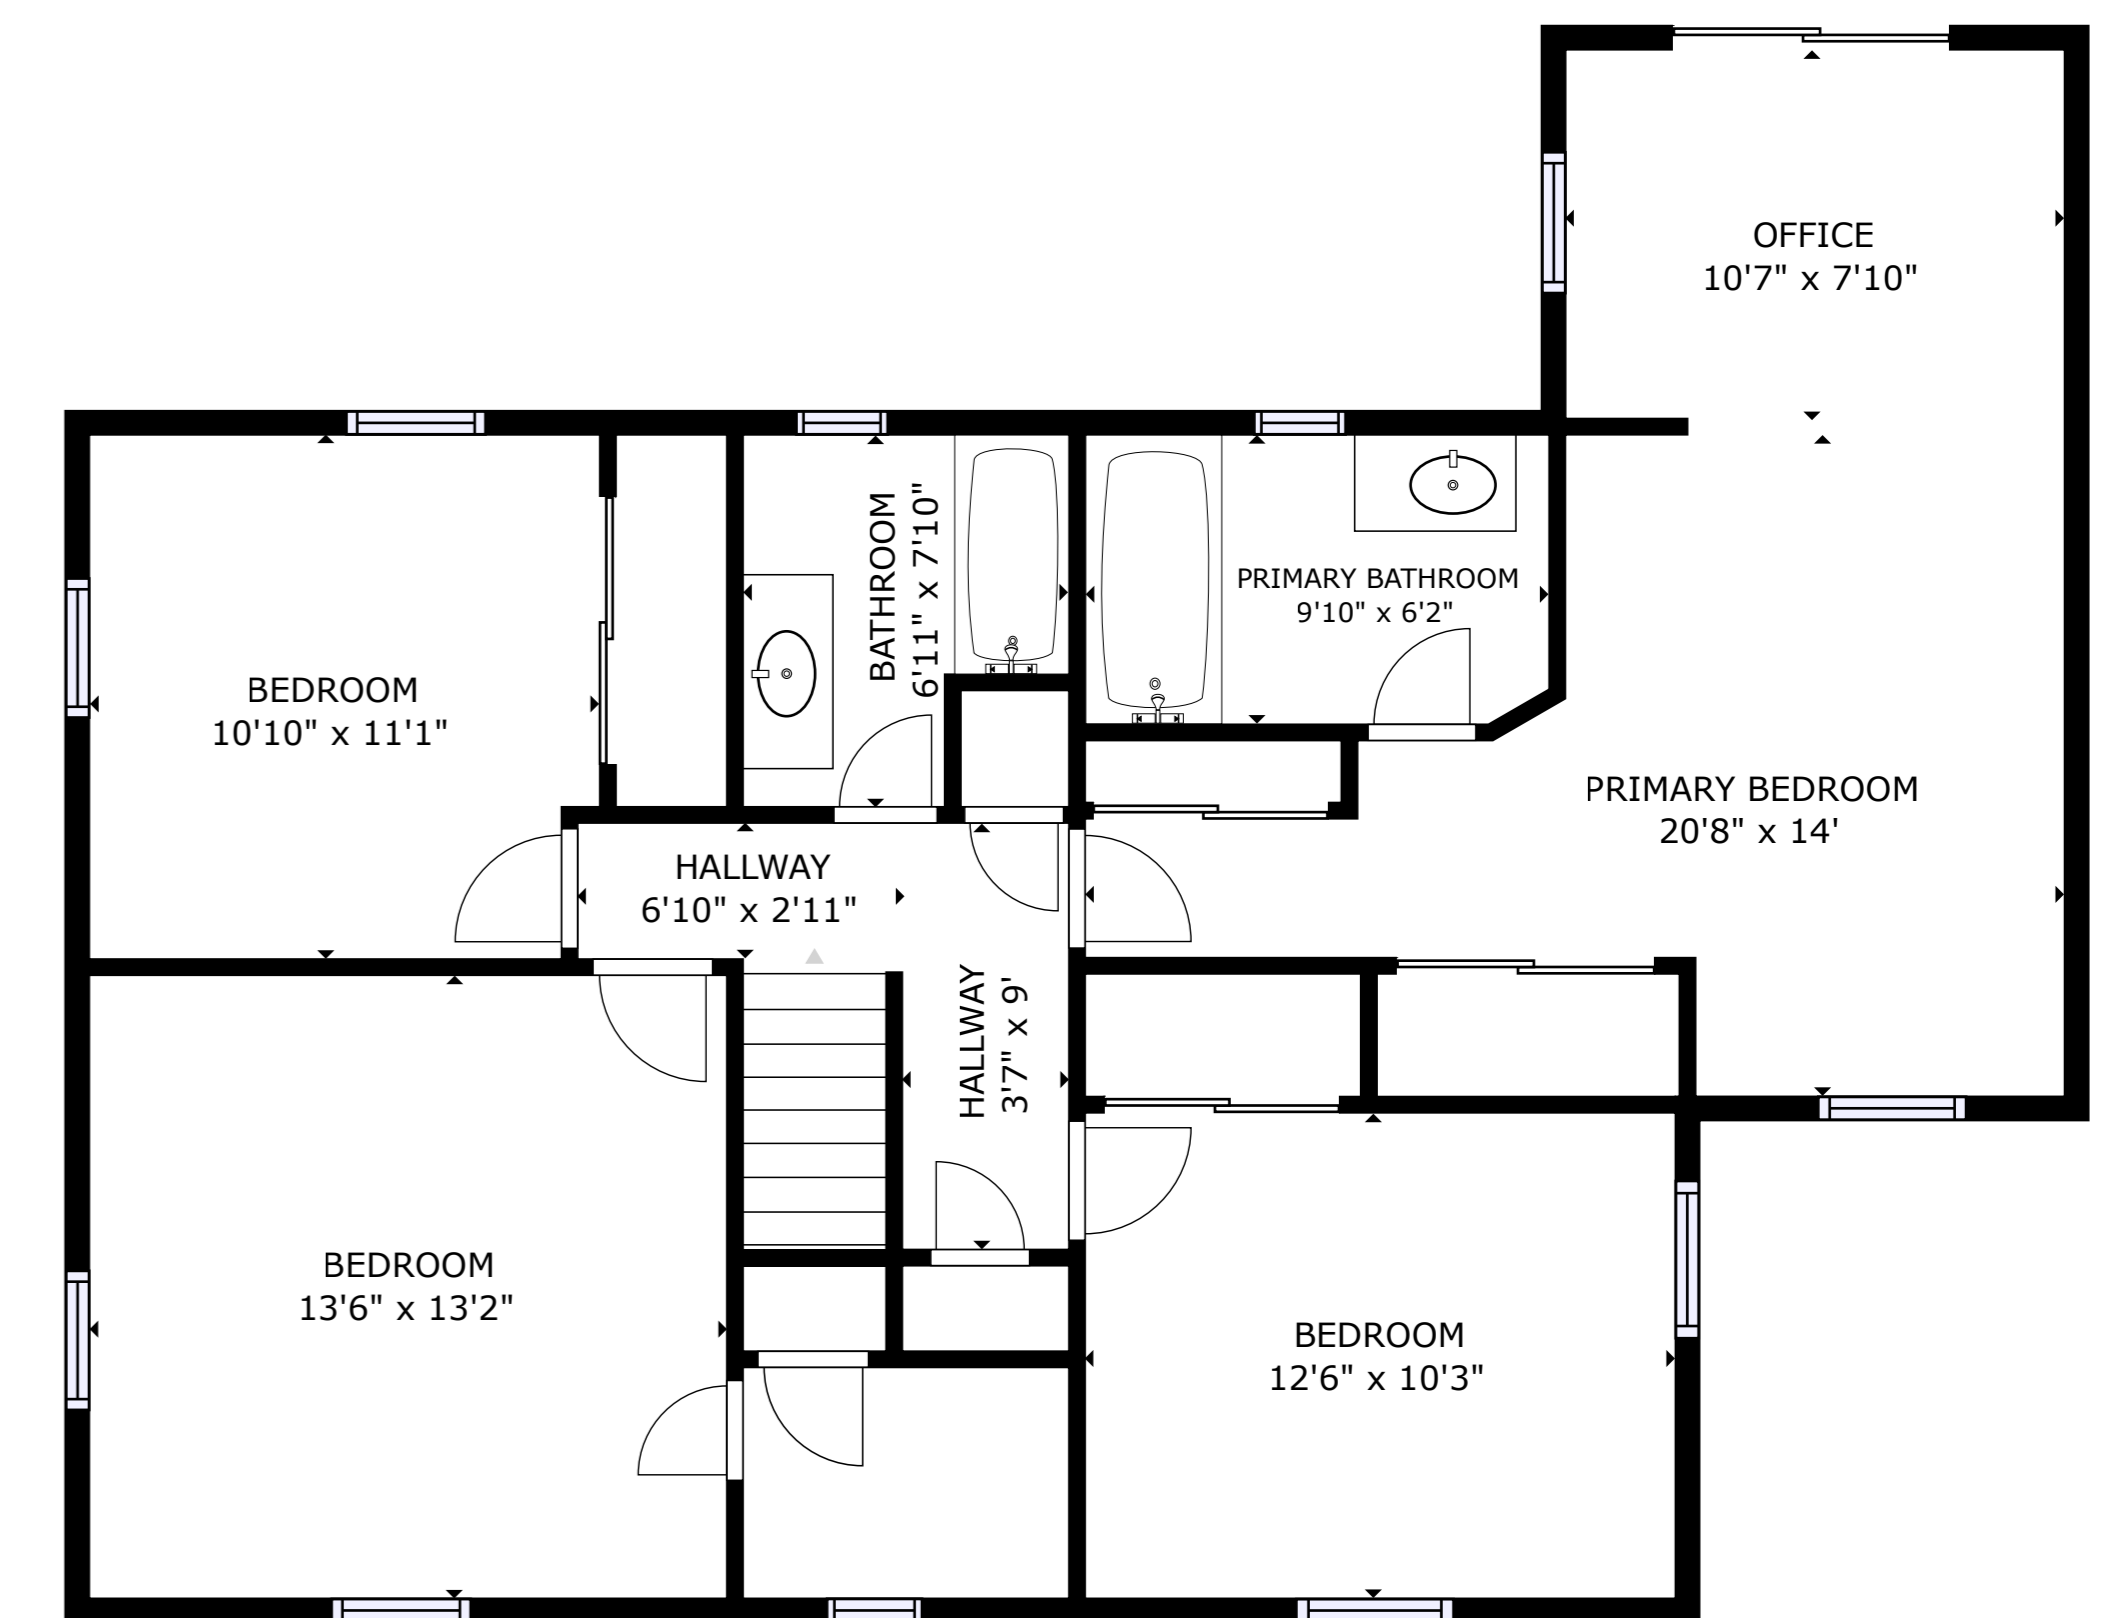

FLOOR 1

FLOOR 2

FLOOR 3

GROSS INTERNAL AREA
 FLOOR 1: 761 sq ft, FLOOR 2: 1148 sq ft, FLOOR 3: 1023 sq ft
 TOTAL: 2932 sq ft
 SIZES AND DIMENSIONS ARE APPROXIMATE, ACTUAL MAY VARY.