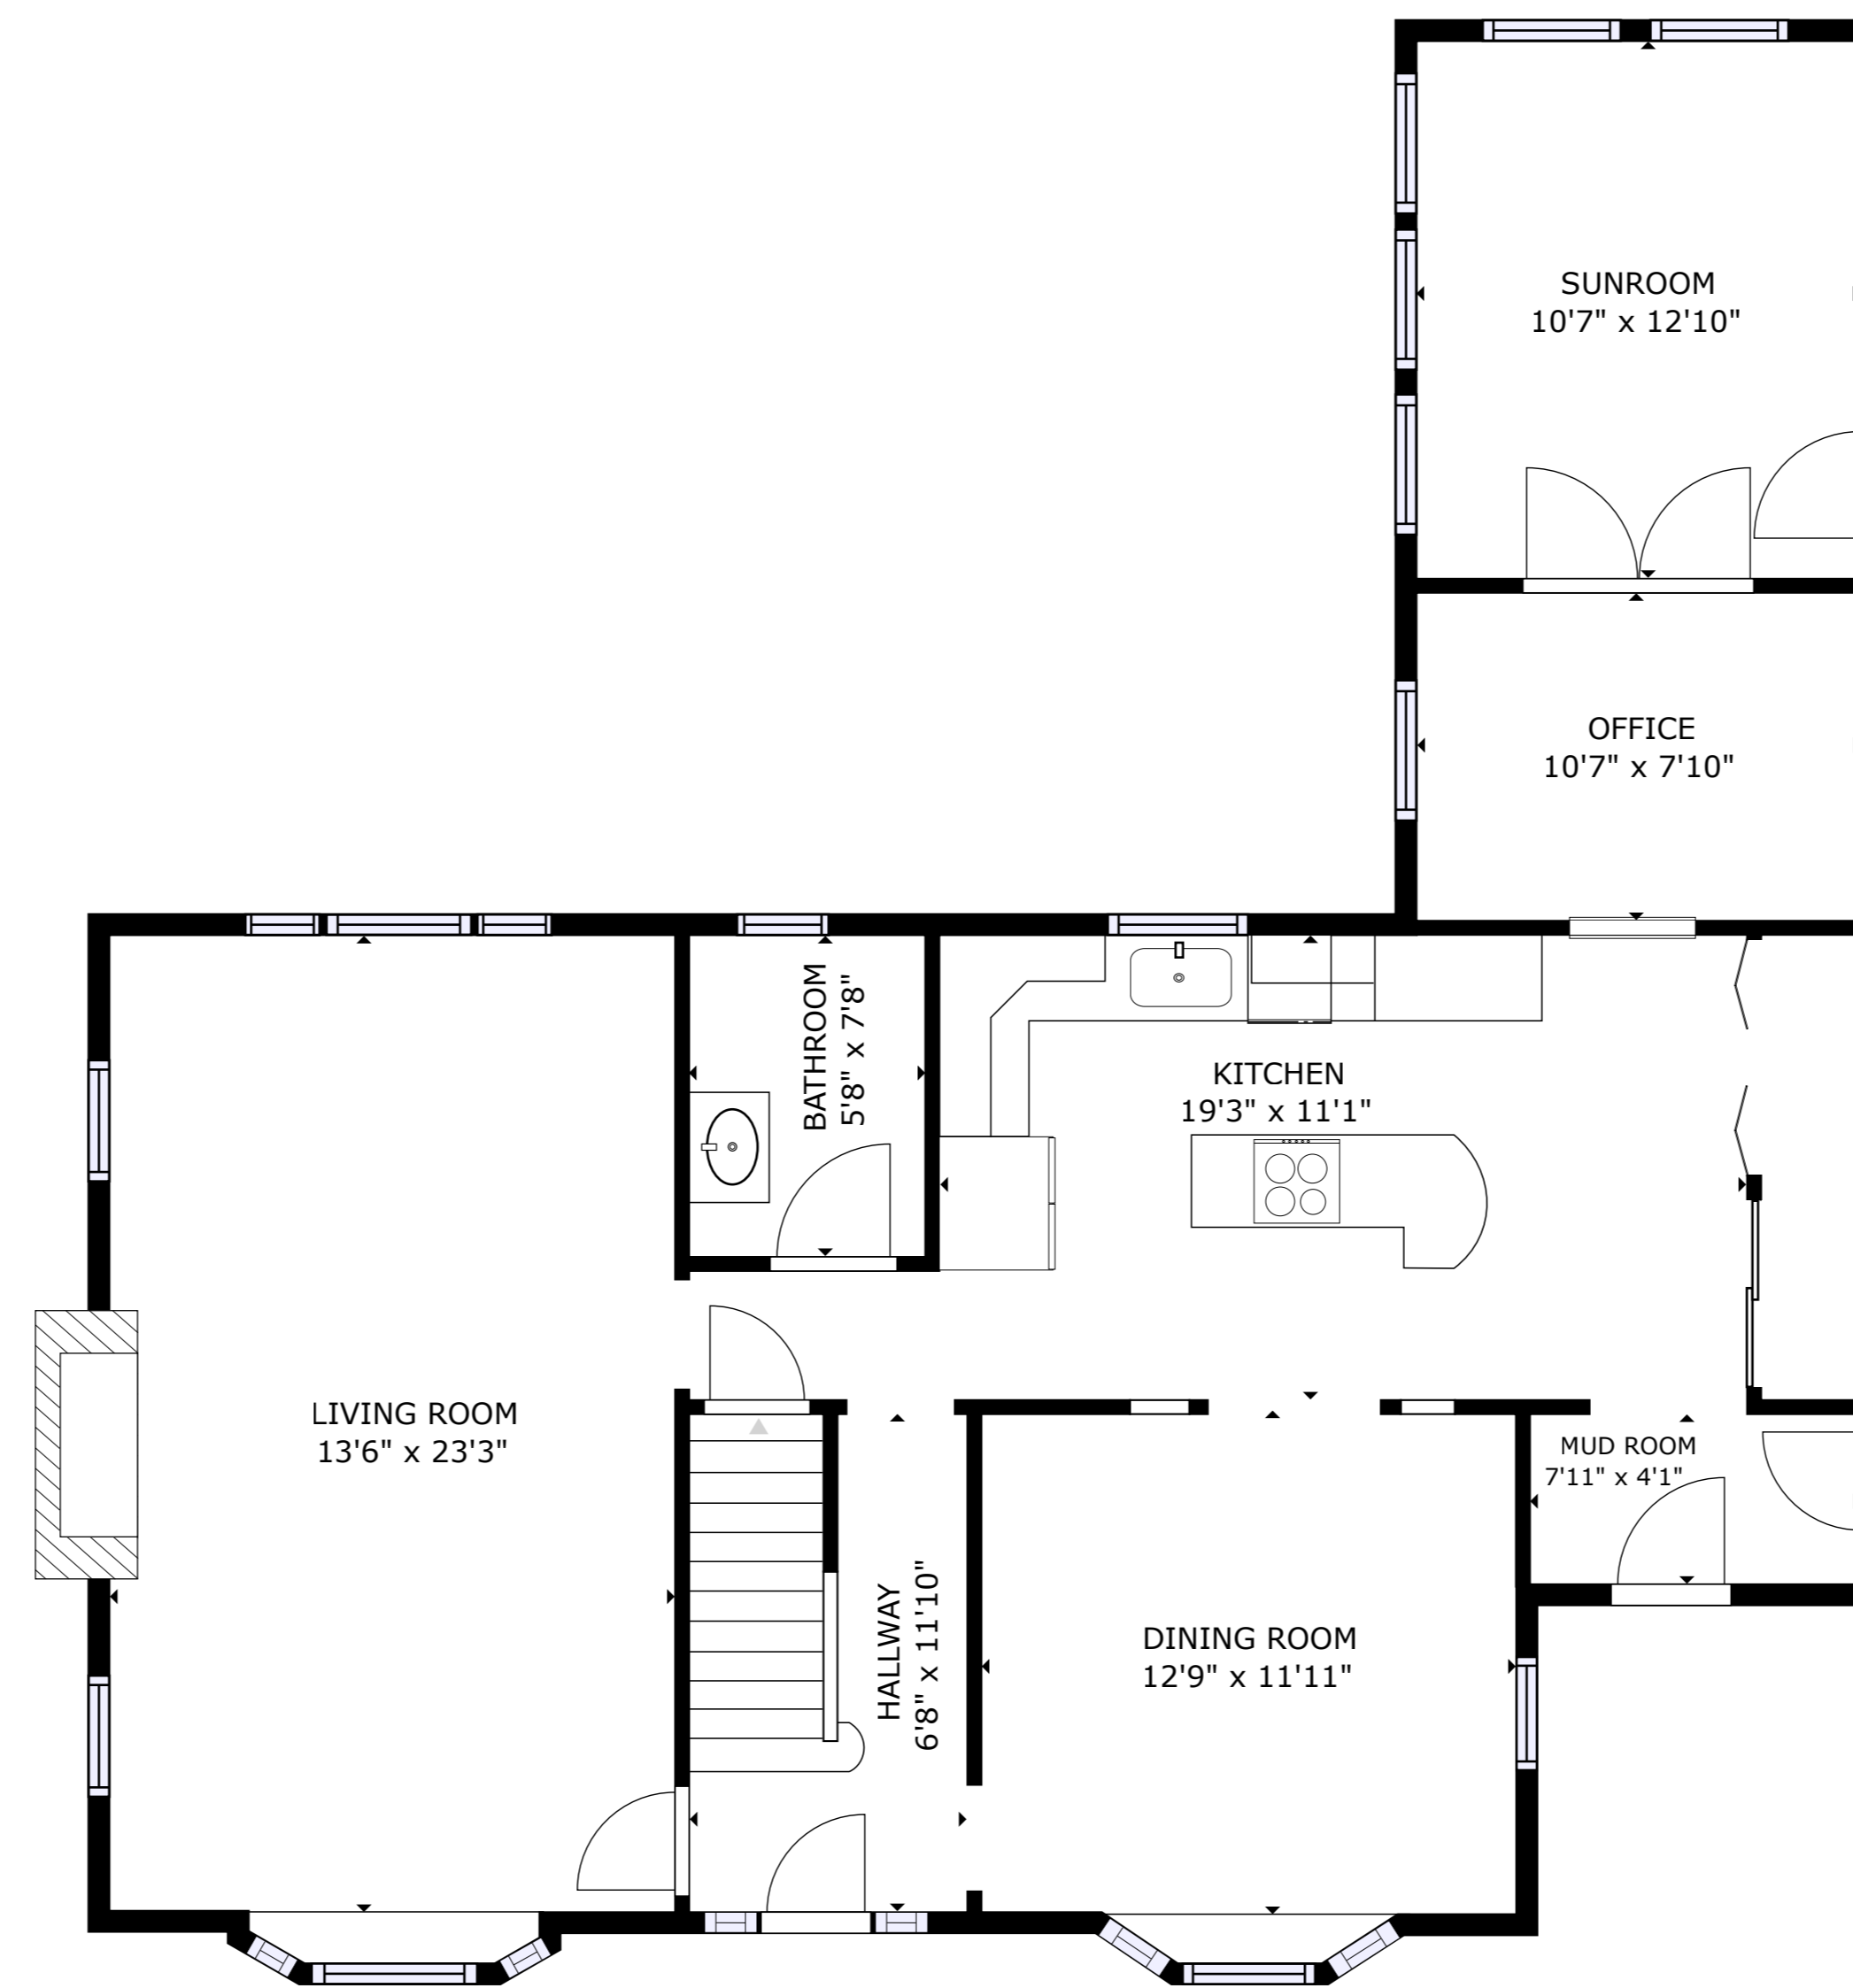

FLOOR 1

FLOOR 2

FLOOR 3

GROSS INTERNAL AREA
 FLOOR 1: 761 sq ft, FLOOR 2: 1148 sq ft, FLOOR 3: 1023 sq ft
 TOTAL: 2932 sq ft
 SIZES AND DIMENSIONS ARE APPROXIMATE, ACTUAL MAY VARY.