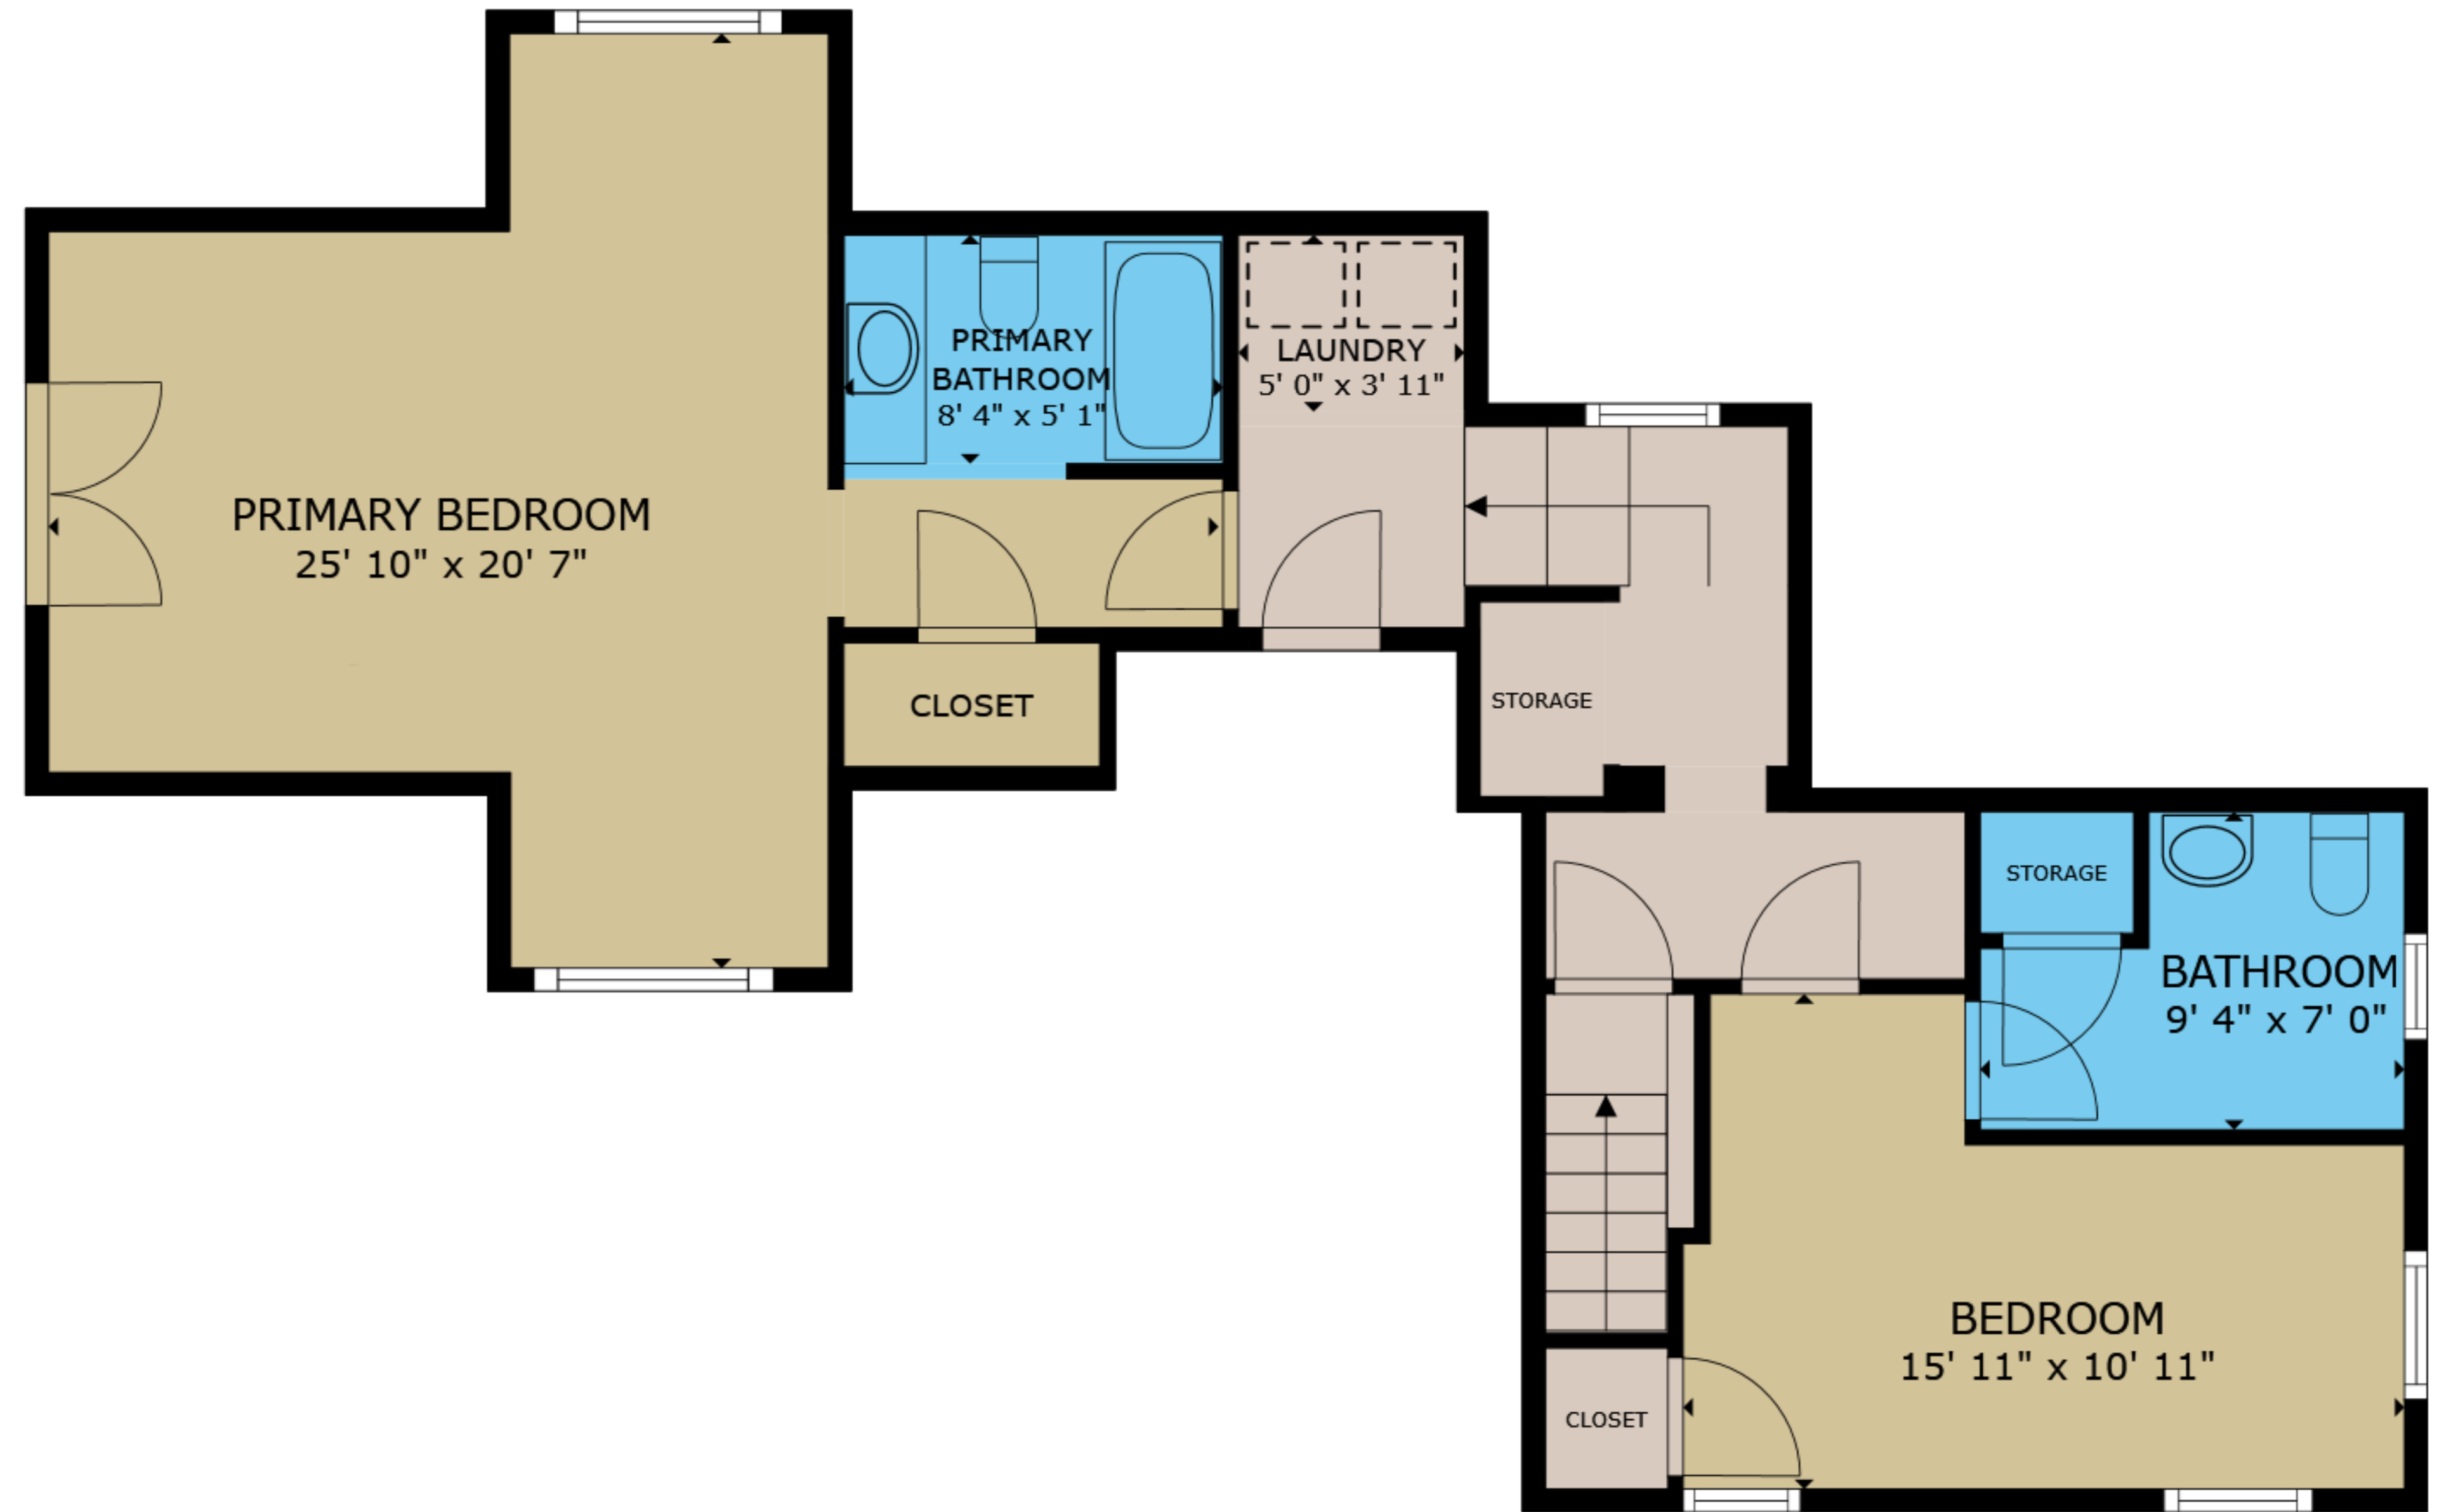

FLOOR 1

FLOOR 2

GROSS INTERNAL AREA  
 FLOOR 1 1,307 sq.ft. FLOOR 2 748 sq.ft.  
 TOTAL : 2,055 sq.ft.

SIZES AND DIMENSIONS ARE APPROXIMATE, ACTUAL MAY VARY.