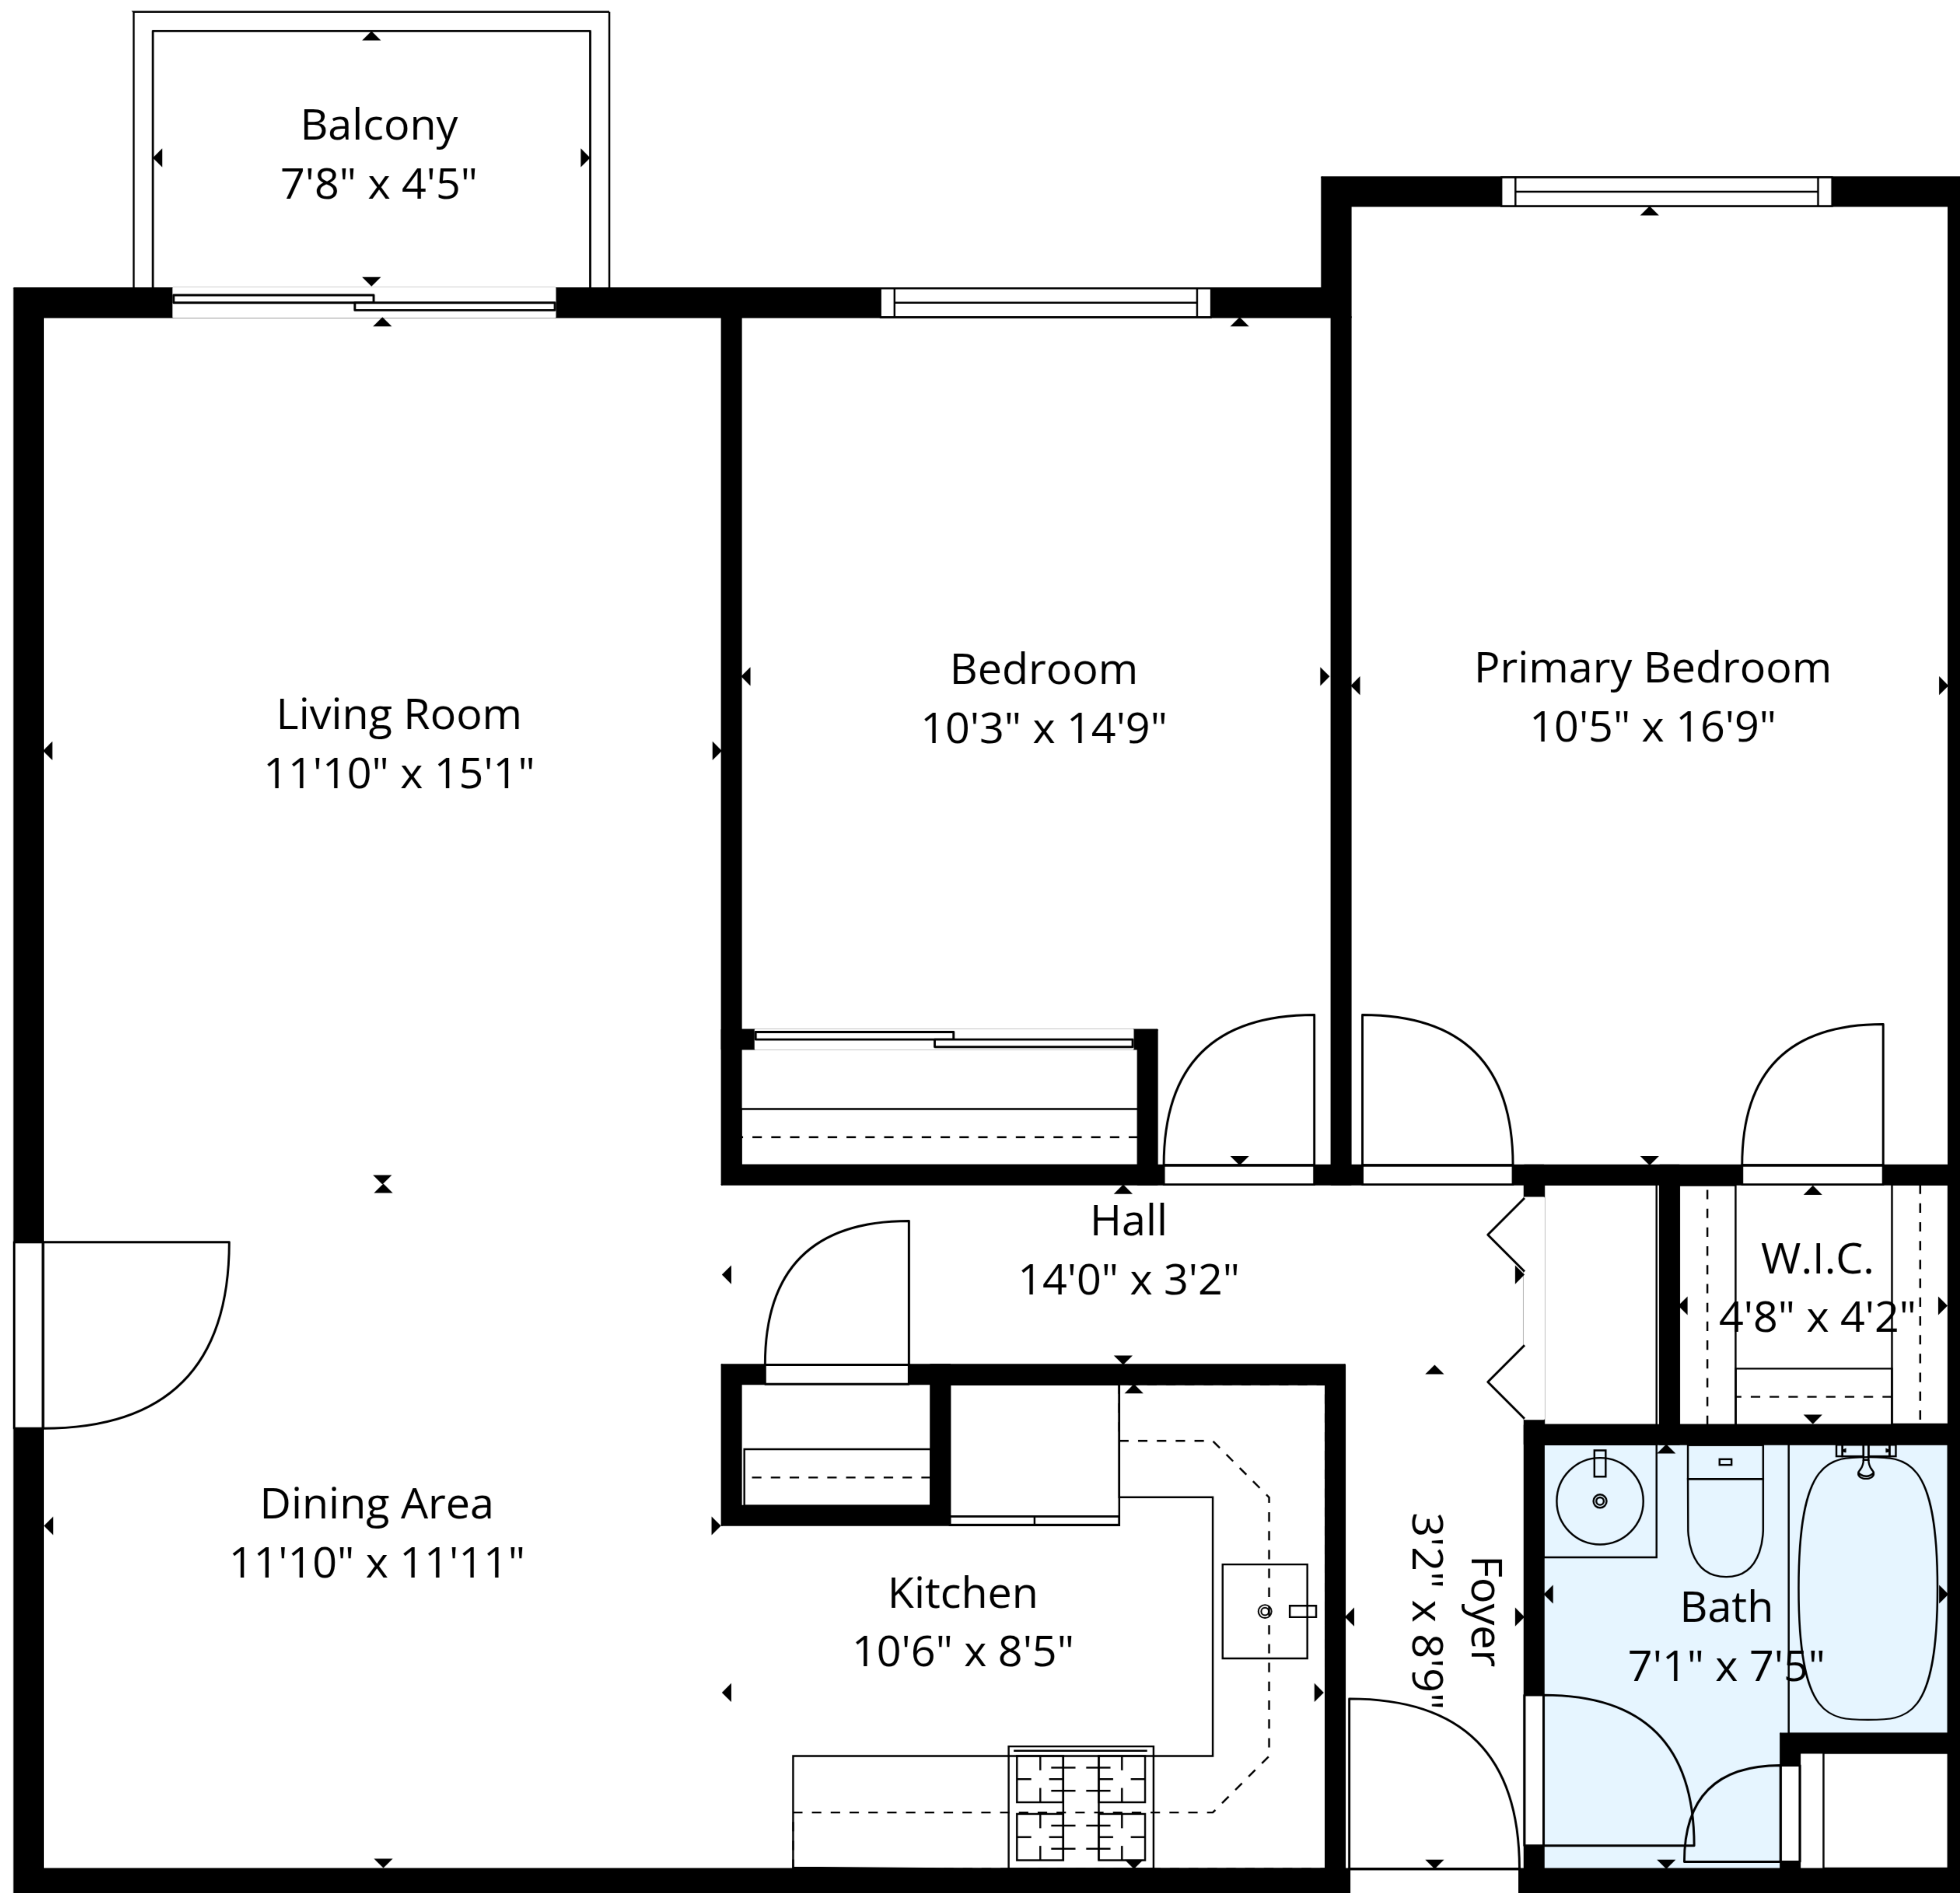

**TOTAL: 919 sq. ft**

1st floor: 919 sq. ft

EXCLUDED AREAS: BALCONY: 34 sq. ft, WALLS: 63 sq. ft

Floor Plan Created By Cubicasa App. Measurements Deemed Highly Reliable But Not Guaranteed.

**TOTAL: 919 sq. ft**

1st floor: 919 sq. ft

EXCLUDED AREAS: BALCONY: 34 sq. ft, WALLS: 63 sq. ft

Floor Plan Created By Cubicasa App. Measurements Deemed Highly Reliable But Not Guaranteed.