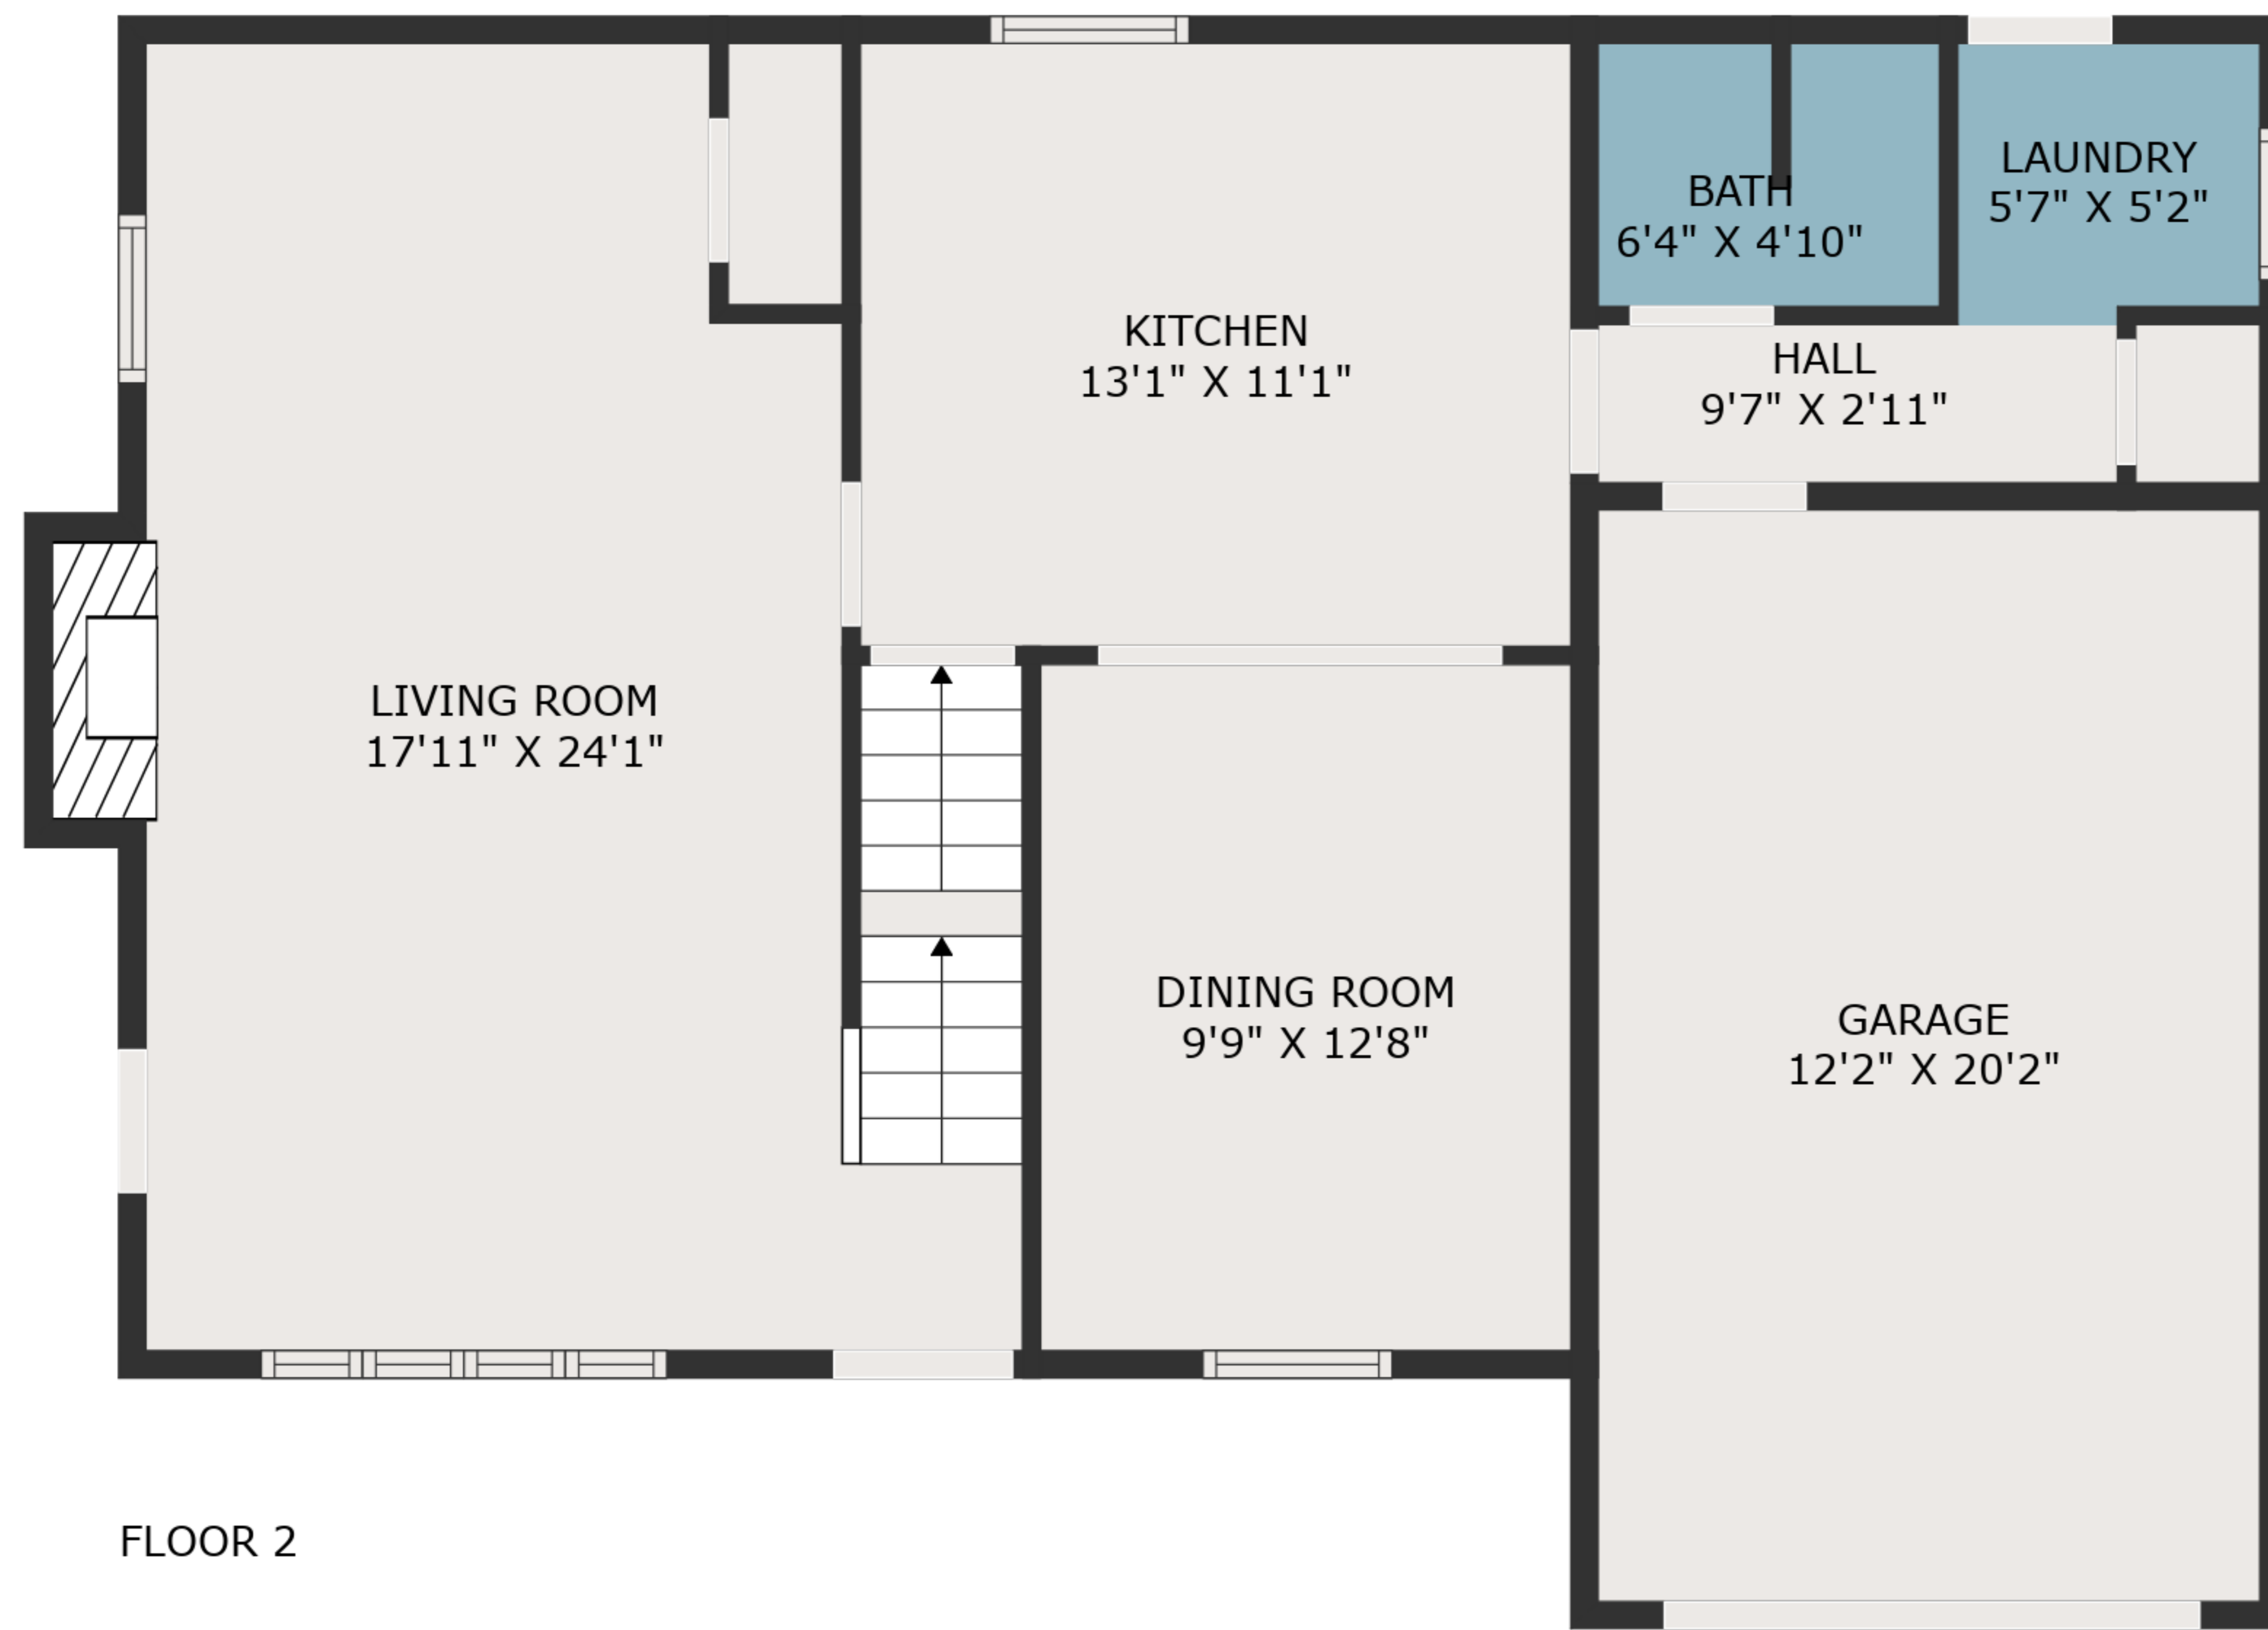

**TOTAL: 1787 sq. ft**  
 BELOW GROUND: 412 sq. ft, FLOOR 2: 740 sq. ft, FLOOR 3: 635 sq. ft  
 EXCLUDED AREAS: STORAGE: 236 sq. ft, GARAGE: 246 sq. ft, FIREPLACE: 11 sq. ft

MEASUREMENTS ARE DEEMED HIGHLY RELIABLE BUT NOT GUARANTEED.