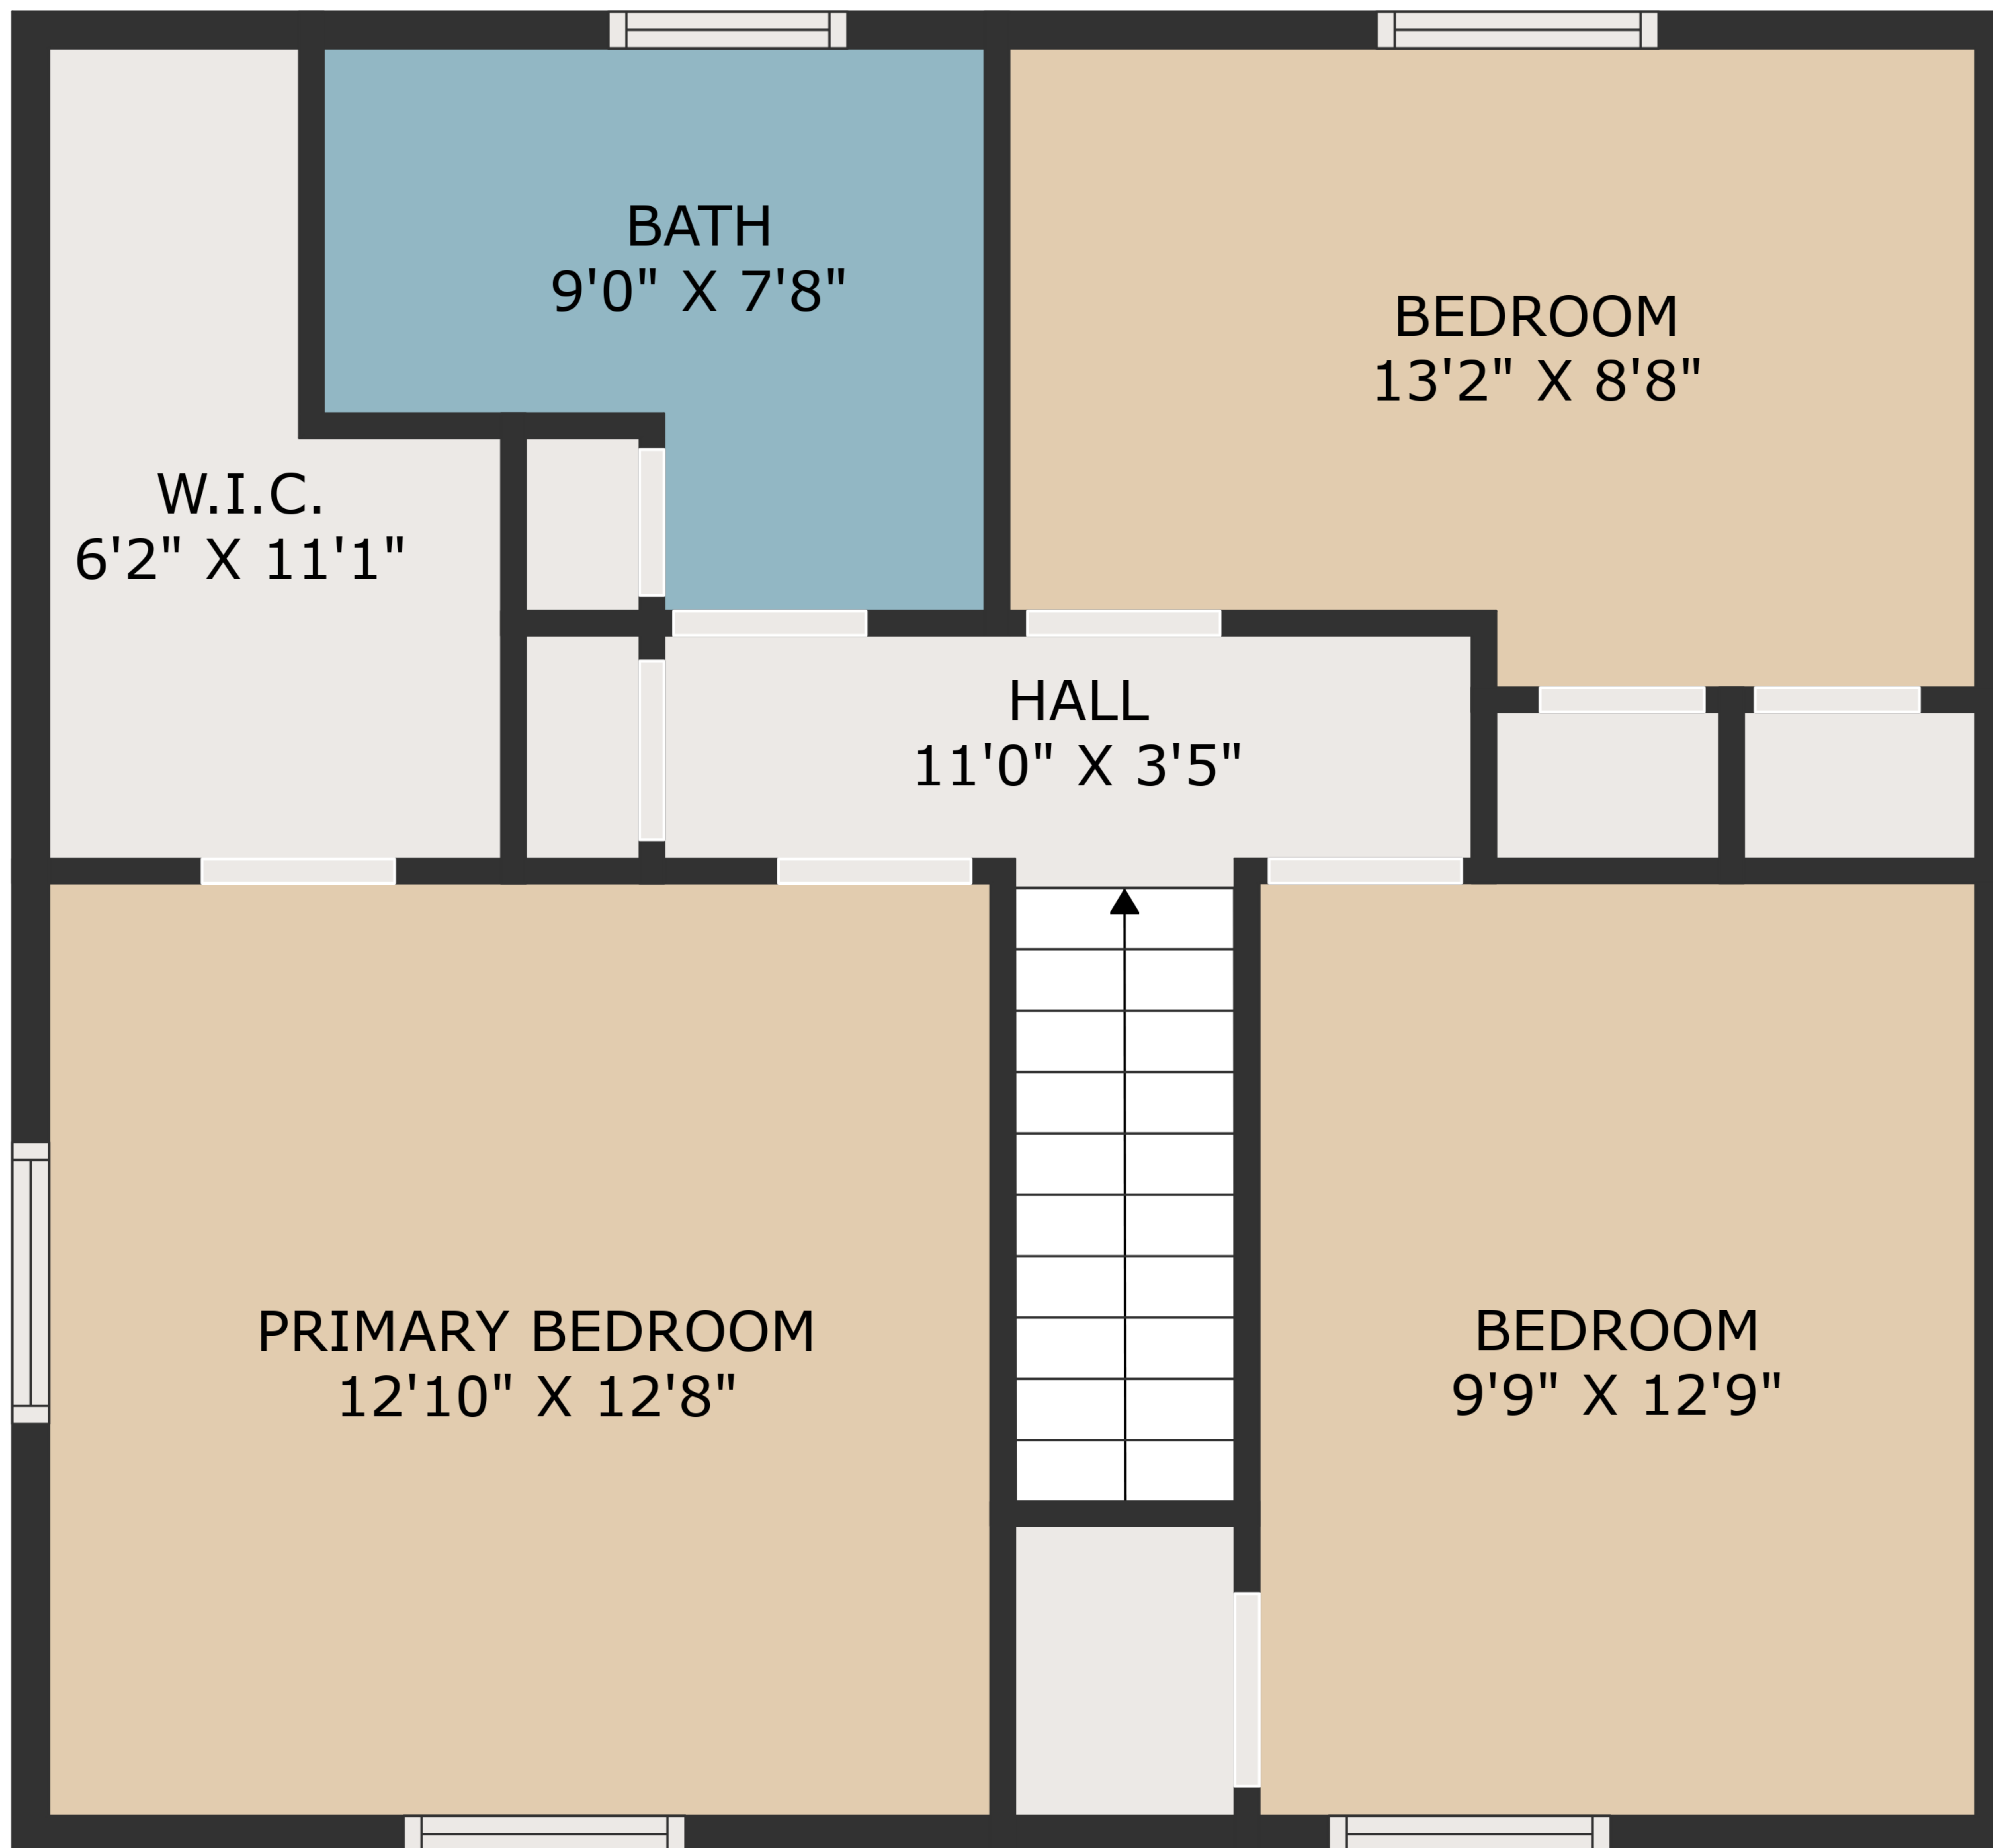

**TOTAL: 1787 sq. ft**  
 BELOW GROUND: 412 sq. ft, FLOOR 2: 740 sq. ft, FLOOR 3: 635 sq. ft  
 EXCLUDED AREAS: STORAGE: 236 sq. ft, GARAGE: 246 sq. ft, FIREPLACE: 11 sq. ft

MEASUREMENTS ARE DEEMED HIGHLY RELIABLE BUT NOT GUARANTEED.