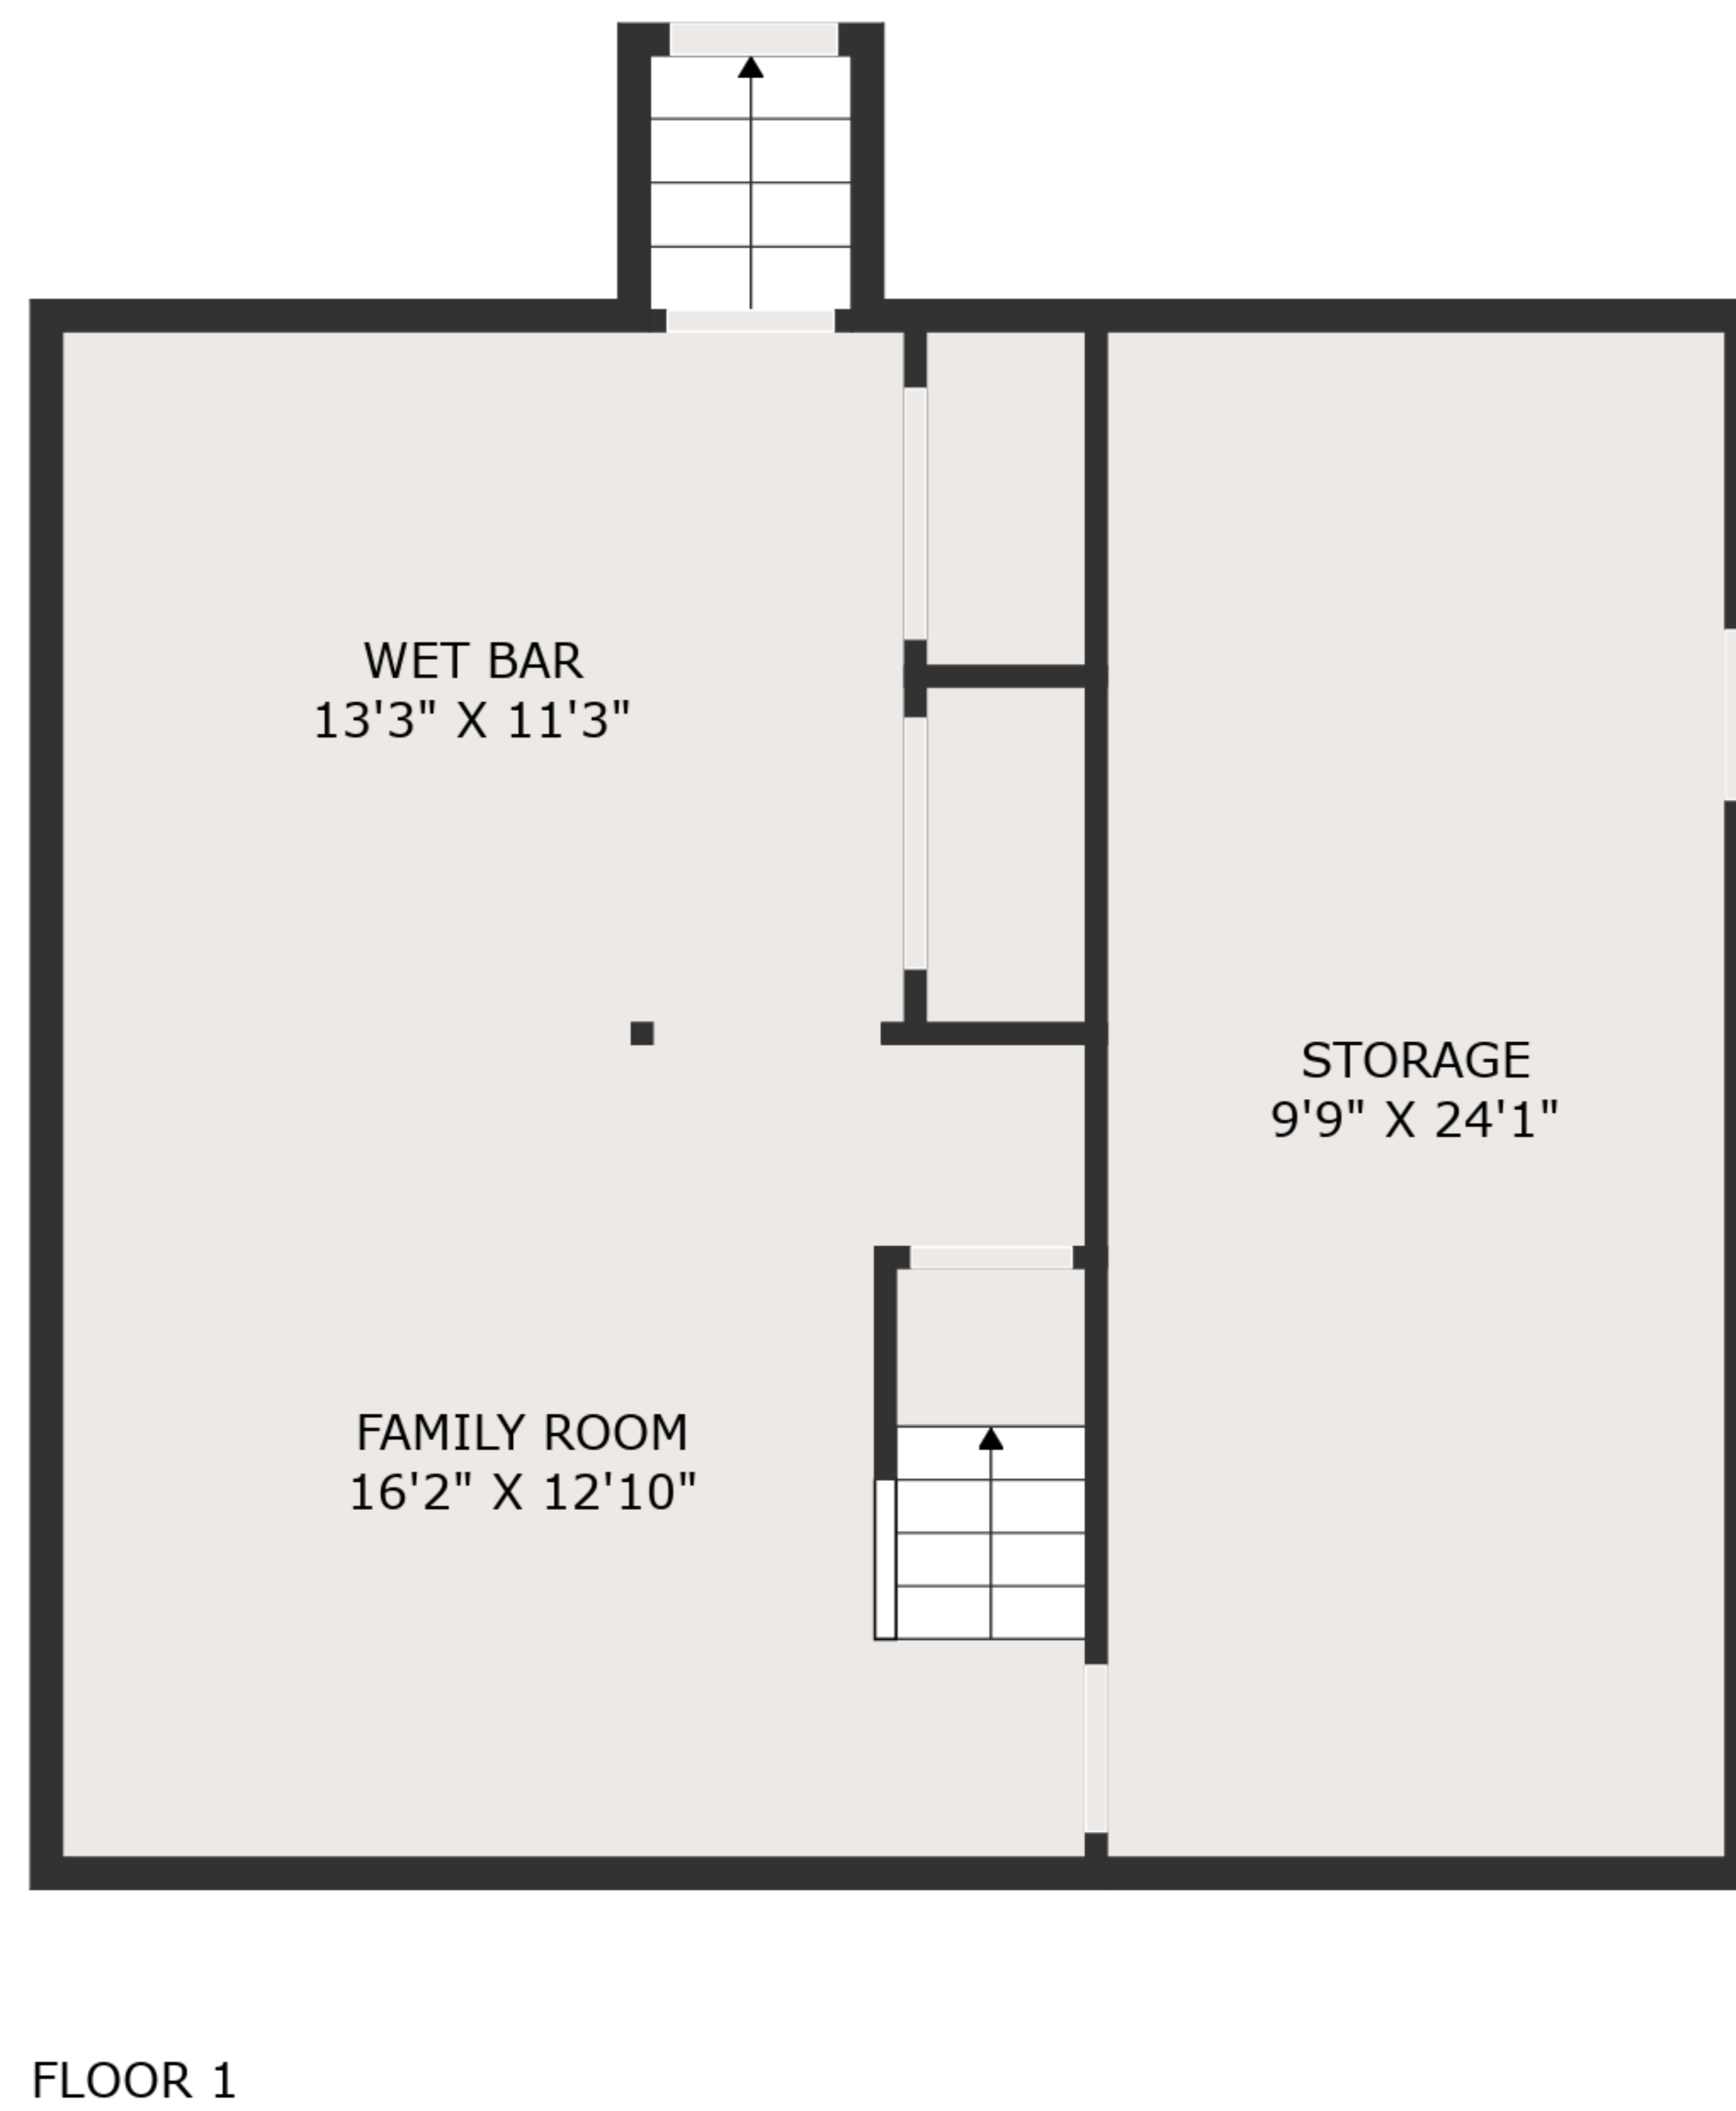

**TOTAL: 1787 sq. ft**  
 BELOW GROUND: 412 sq. ft, FLOOR 2: 740 sq. ft, FLOOR 3: 635 sq. ft  
 EXCLUDED AREAS: STORAGE: 236 sq. ft, GARAGE: 246 sq. ft, FIREPLACE: 11 sq. ft

MEASUREMENTS ARE DEEMED HIGHLY RELIABLE BUT NOT GUARANTEED.