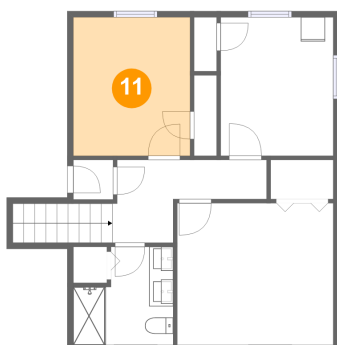

8 Floor 1 - Outdoor

Dimensions: 5'1" x 10'1"
Area: 40 sq. ft
Counted as living area: No

Heated: No
Finished: Yes
Enclosed: No
Contiguous: Yes
Permitted: Yes
Wet space: No
Addition: No
Conversion: No

2317 Chemin Road, Ethridge Estates, South Prince George, Prince George County, Virginia, United States,

9 Floor 1 - Outdoor

Dimensions: 8'5" x 25'10"
Area: 165 sq. ft
Counted as living area: No

Heated: No
Finished: Yes
Enclosed: No
Contiguous: Yes
Permitted: Yes
Wet space: No
Addition: No
Conversion: No

10 Floor 2 - Bath

Dimensions: 8'3" x 8'1"
Area: 57 sq. ft
Counted as living area: Yes

Heated: Yes
Finished: Yes
Enclosed: Yes
Contiguous: Yes
Permitted: Yes
Wet space: Yes
Addition: No
Conversion: No

11 Floor 2 - Bedroom

Dimensions: 9'8" x 11'5"
Area: 110 sq. ft
Counted as living area: Yes

Heated: Yes
Finished: Yes
Enclosed: Yes
Contiguous: Yes
Permitted: Yes
Wet space: No
Addition: No
Conversion: No

2317 Chemin Road, Ethridge Estates, South Prince George, Prince George County, Virginia, United States,