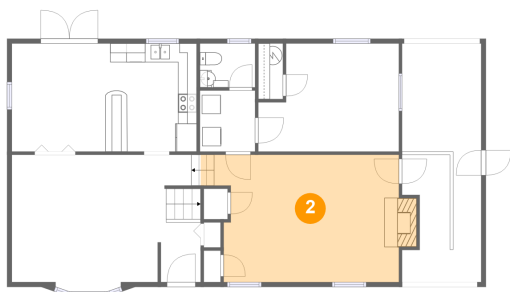

2 Floor 1 - Living Room

Dimensions: 19'7" x 13'6"
Area: 266 sq. ft
Counted as living area: Yes

Heated: Yes
Finished: Yes
Enclosed: Yes
Contiguous: Yes
Permitted: Yes
Wet space: No
Addition: No
Conversion: No