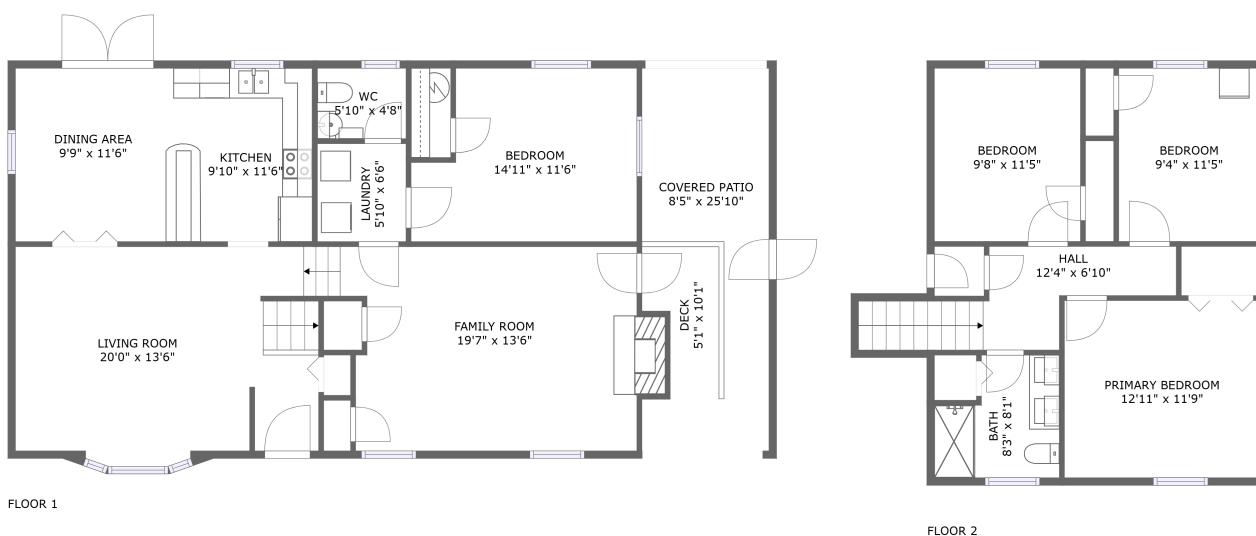

2317 Chemin Road, Ethridge Estates, South Prince George, Prince George County, Virginia, United States,

Property summary

0 Garages

4 Bedrooms

1 Bathrooms

1 Half baths

2 Floors

1,774 Gross living area sqft

1,982 Total sqft