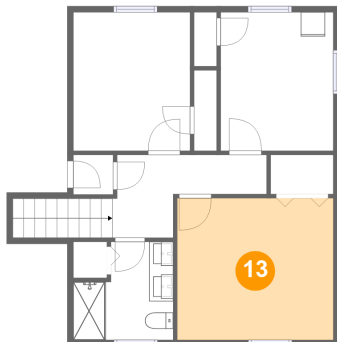

Dimensions: 8'3" x 8'1"
Area: 57 sq. ft
Counted as living area: Yes

Heated: Yes
Finished: Yes
Enclosed: Yes
Contiguous: Yes
Permitted: Yes
Wet space: Yes
Addition: No
Conversion: No

11 Floor 2 - Bedroom

Dimensions: 9'8" x 11'5"
Area: 110 sq. ft
Counted as living area: Yes

Heated: Yes
Finished: Yes
Enclosed: Yes
Contiguous: Yes
Permitted: Yes
Wet space: No
Addition: No
Conversion: No

2317 Chemin Road, Ethridge Estates, South Prince George, Prince George County, Virginia, United States,

12 Floor 2 - Hall

Dimensions: 12'4" x 6'10"
Area: 85 sq. ft
Counted as living area: Yes

Heated: Yes
Finished: Yes
Enclosed: Yes
Contiguous: Yes
Permitted: Yes
Wet space: No
Addition: No
Conversion: No

13 Floor 2 - Bedroom