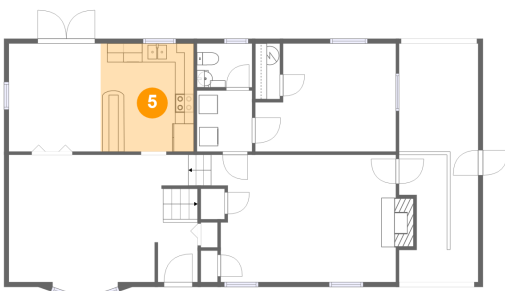

2 Floor 1 - Living Room

Dimensions: 19'7" x 13'6"
Area: 266 sq. ft
Counted as living area: Yes

Heated: Yes
Finished: Yes
Enclosed: Yes
Contiguous: Yes
Permitted: Yes
Wet space: No
Addition: No
Conversion: No

2317 Chemin Road, Ethridge Estates, South Prince George, Prince George County, Virginia, United States,

3 Floor 1 - Bedroom

Dimensions: 14'11" x 11'6"
Area: 153 sq. ft
Counted as living area: Yes

Heated: Yes
Finished: Yes
Enclosed: Yes
Contiguous: Yes
Permitted: Yes
Wet space: No
Addition: No
Conversion: No

4 Floor 1 - Utility

Dimensions: 5'10" x 6'6"
Area: 38 sq. ft
Counted as living area: Yes

Heated: Yes
Finished: Yes
Enclosed: Yes
Contiguous: Yes
Permitted: Yes
Wet space: No
Addition: No
Conversion: No

5 Floor 1 - Kitchen

Dimensions: 9'10" x 11'6"
Area: 113 sq. ft
Counted as living area: Yes

Heated: Yes
Finished: Yes
Enclosed: Yes
Contiguous: Yes
Permitted: Yes
Wet space: No
Addition: No
Conversion: No

2317 Chemin Road, Ethridge Estates, South Prince George, Prince George County, Virginia, United States,