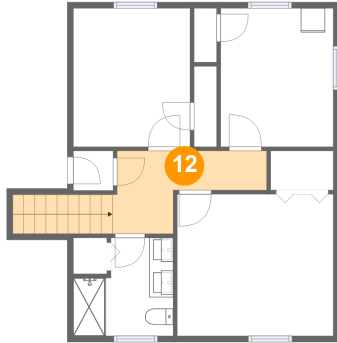

2317 Chemin Road, Ethridge Estates, South Prince George, Prince George County, Virginia, United States,

12 Floor 2 - Hall

Dimensions: 12'4" x 6'10"
Area: 85 sq. ft
Counted as living area: Yes

Heated: Yes
Finished: Yes
Enclosed: Yes
Contiguous: Yes
Permitted: Yes
Wet space: No
Addition: No
Conversion: No