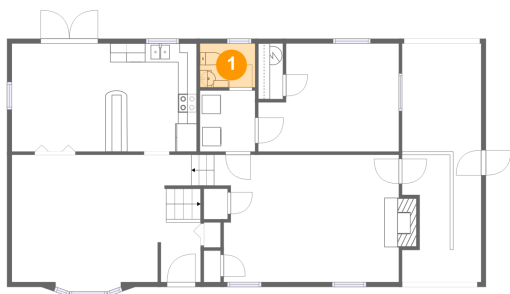

2317 Chemin Road, Ethridge Estates, South Prince George, Prince George County, Virginia, United States,

1 Floor 1 - Bath

Dimensions: 5'10" x 4'8"
Area: 27 sq. ft
Counted as living area: Yes

Heated: Yes
Finished: Yes
Enclosed: Yes
Contiguous: Yes
Permitted: Yes
Wet space: Yes
Addition: No
Conversion: No