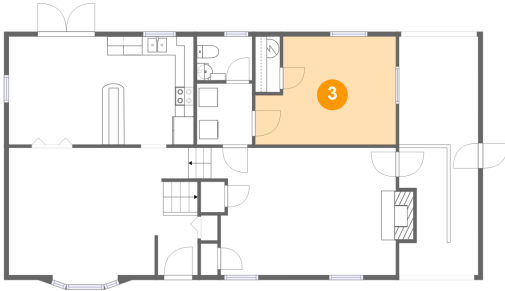

2317 Chemin Road, Ethridge Estates, South Prince George, Prince George County, Virginia, United States,

3 Floor 1 - Bedroom

Dimensions: 14'11" x 11'6"
Area: 153 sq. ft
Counted as living area: Yes

Heated: Yes
Finished: Yes
Enclosed: Yes
Contiguous: Yes
Permitted: Yes
Wet space: No
Addition: No
Conversion: No