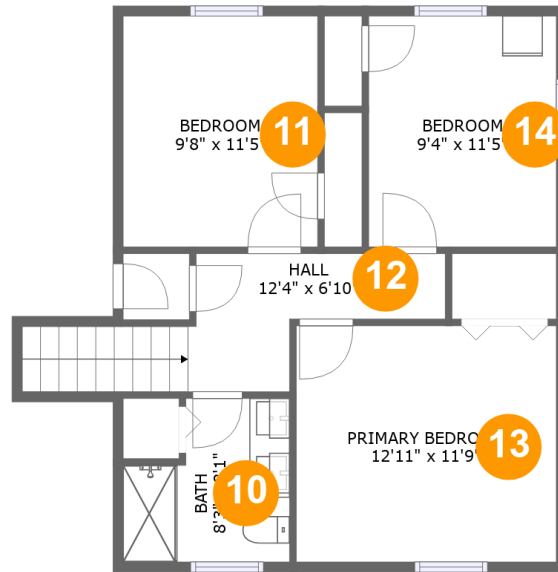

2317 Chemin Road, Ethridge Estates, South Prince George, Prince George County, Virginia, United States,

Room dimensions

Floor 2

Total sqft: 653 Living area: 653

#		Dimensions	sqft	Counted as living area
10	Bath	8'3" x 8'1"	57 sq. ft	Yes
11	Bedroom	9'8" x 11'5"	110 sq. ft	Yes
12	Hall	12'4" x 6'10"	85 sq. ft	Yes
13	Bedroom	12'11" x 11'9"	151 sq. ft	Yes
14	Bedroom	9'4" x 11'5"	107 sq. ft	Yes