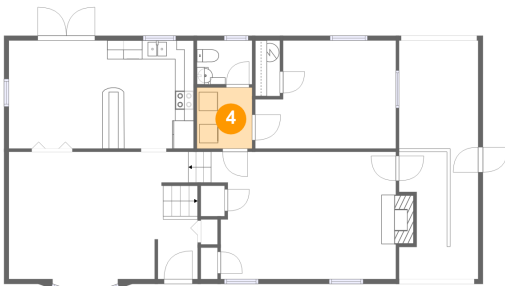

2 Floor 1 - Living Room

Dimensions: 19'7" x 13'6"
Area: 266 sq. ft
Counted as living area: Yes

Heated: Yes
Finished: Yes
Enclosed: Yes
Contiguous: Yes
Permitted: Yes
Wet space: No
Addition: No
Conversion: No

4 Floor 1 - Utility

Dimensions: 5'10" x 6'6"
Area: 38 sq. ft
Counted as living area: Yes

Heated: Yes
Finished: Yes
Enclosed: Yes
Contiguous: Yes
Permitted: Yes
Wet space: No
Addition: No
Conversion: No

5 Floor 1 - Kitchen