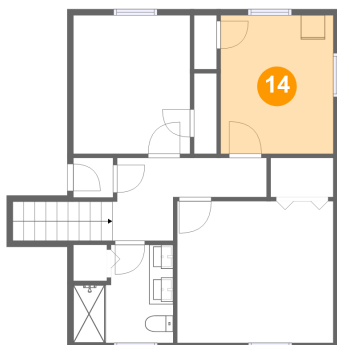

Dimensions: 9'8" x 11'5"
Area: 110 sq. ft
Counted as living area: Yes

Heated: Yes
Finished: Yes
Enclosed: Yes
Contiguous: Yes
Permitted: Yes
Wet space: No
Addition: No
Conversion: No

2317 Chemin Road, Ethridge Estates, South Prince George, Prince George County, Virginia, United States,

12 Floor 2 - Hall

Dimensions: 12'4" x 6'10"
Area: 85 sq. ft
Counted as living area: Yes

Heated: Yes
Finished: Yes
Enclosed: Yes
Contiguous: Yes
Permitted: Yes
Wet space: No
Addition: No
Conversion: No

13 Floor 2 - Bedroom

Dimensions: 12'11" x 11'9"
Area: 151 sq. ft
Counted as living area: Yes

Heated: Yes
Finished: Yes
Enclosed: Yes
Contiguous: Yes
Permitted: Yes
Wet space: No
Addition: No
Conversion: No

14 Floor 2 - Bedroom