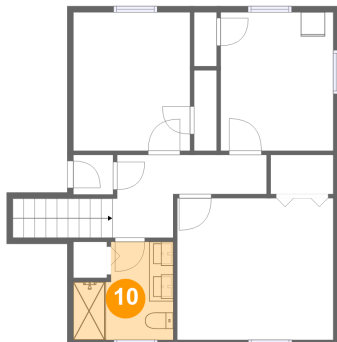

7 Floor 1 - Dining Room

Dimensions: 9'9" x 11'6"
Area: 112 sq. ft
Counted as living area: Yes

Heated: Yes
Finished: Yes
Enclosed: Yes
Contiguous: Yes
Permitted: Yes
Wet space: No
Addition: No
Conversion: No

8 Floor 1 - Outdoor

Dimensions: 5'1" x 10'1"
Area: 40 sq. ft
Counted as living area: No

Heated: No
Finished: Yes
Enclosed: No
Contiguous: Yes
Permitted: Yes
Wet space: No
Addition: No
Conversion: No

2317 Chemin Road, Ethridge Estates, South Prince George, Prince George County, Virginia, United States,

9 Floor 1 - Outdoor

Dimensions: 8'5" x 25'10"
Area: 165 sq. ft
Counted as living area: No

Heated: No
Finished: Yes
Enclosed: No
Contiguous: Yes
Permitted: Yes
Wet space: No
Addition: No
Conversion: No

10 Floor 2 - Bath